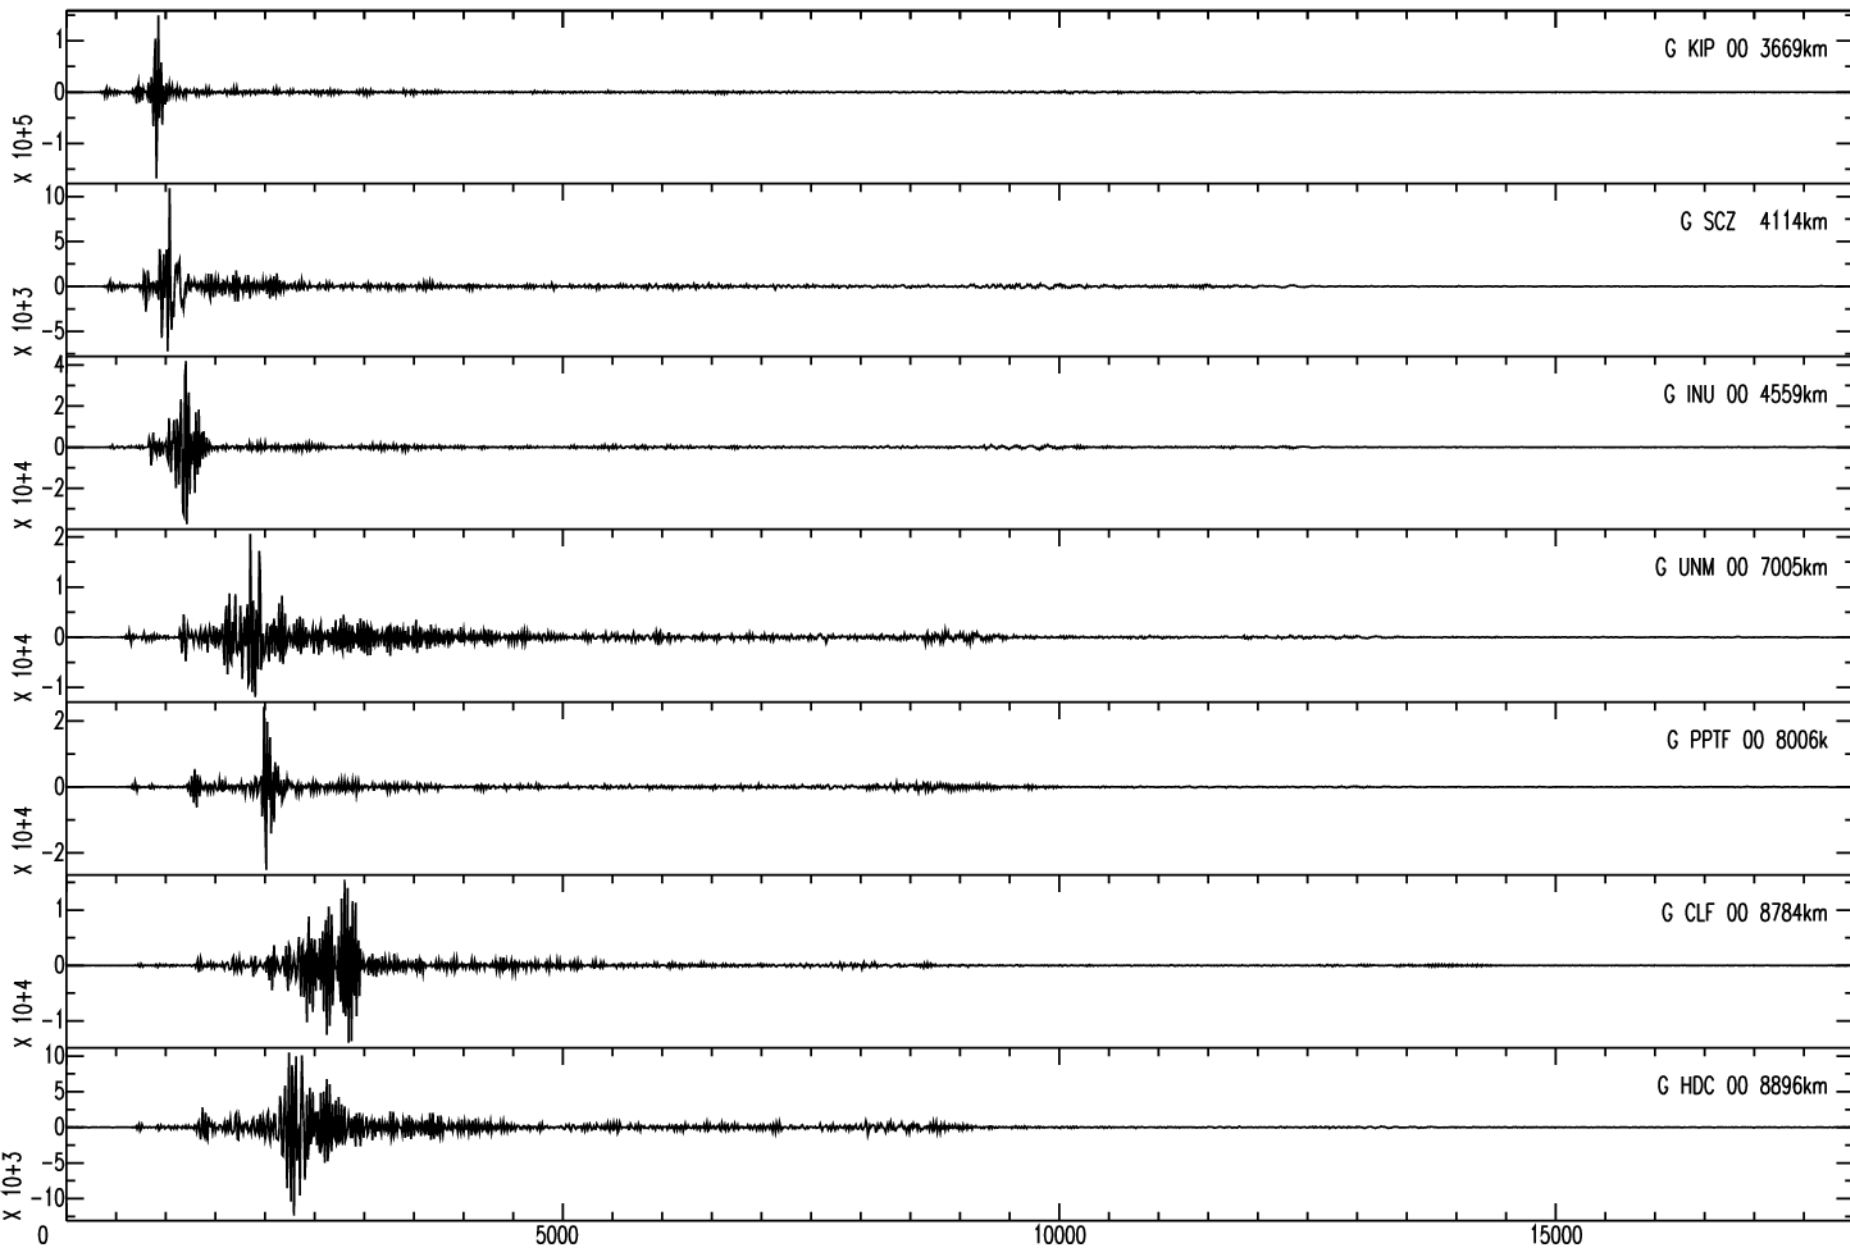

July 18th 2010 - Alaska, Fox isl., M=6.7, origin time 05h56m44s UTC

GEOSCOPE Stations/VHZ channel - Time in seconds - 0.002Hz high pass filtered data

July 18th 2010 - Alaska, Fox isl., M=6.7, origin time 05h56m44s UTC

GEOSCOPE Stations/VHZ channel - Time in seconds - 0.002Hz high pass filtered data