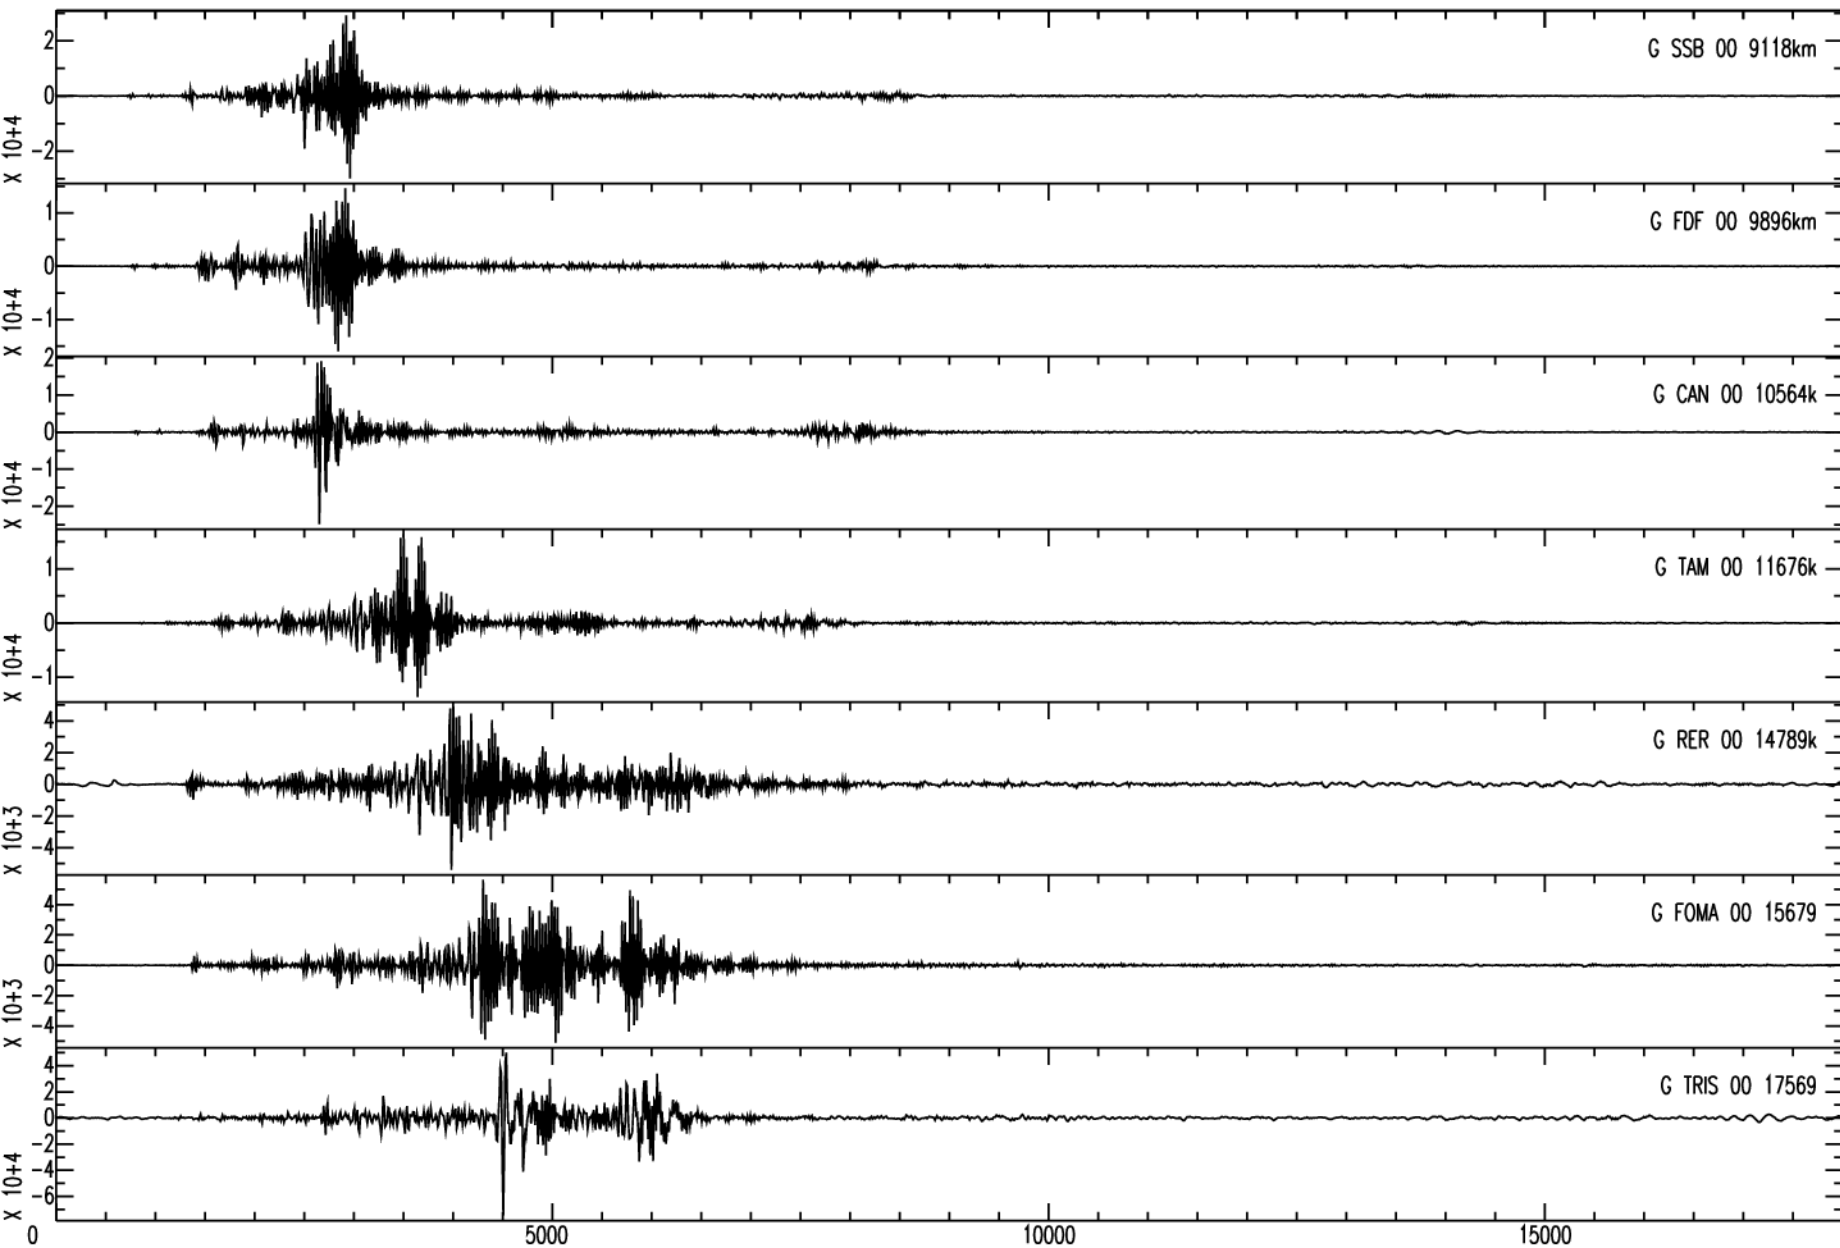

July 18th 2010 - Alaska, Fox isl., M=6.7, origin time 05h56m44s UTC

GEOSCOPE Stations/VHZ channel - Time in seconds - 0.002Hz high pass filtered data

July 18th 2010 - Alaska, Fox isl., M=6.7, origin time 05h56m44s UTC

GEOSCOPE Stations/VHZ channel - Time in seconds - 0.002Hz high pass filtered data