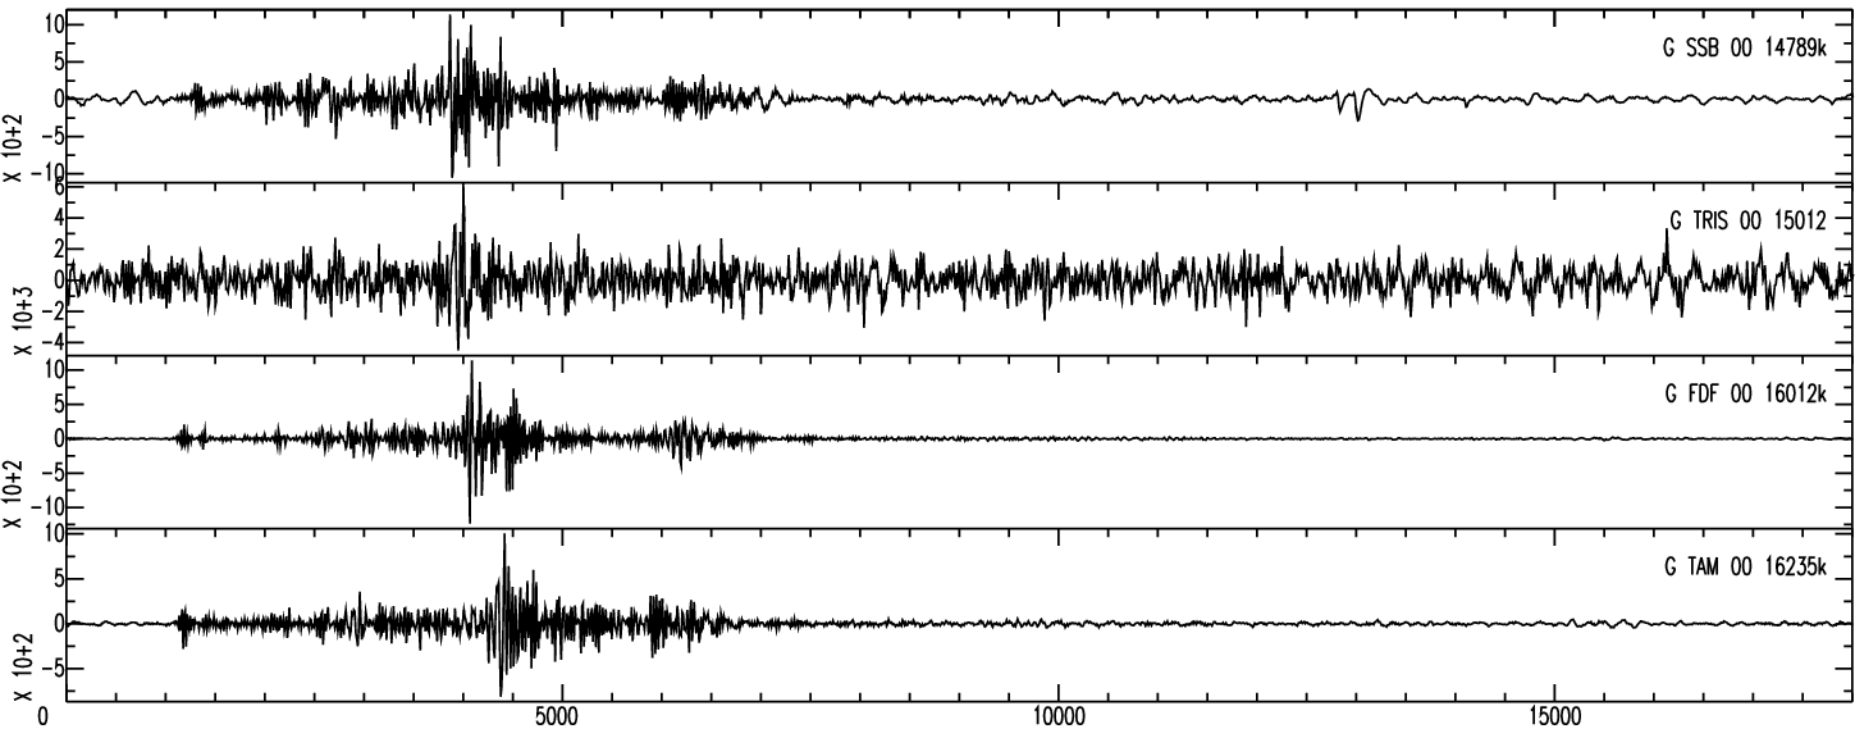

August 20th 2010 - Papua New Guinea, M=6.4, origin time 17h56m19s UTC

GEOSCOPE Stations/VHZ channel - Time in seconds - 0.002Hz high pass filtered data

August 20th 2010 - Papua New Guinea, M=6.4, origin time 17h56m19s UTC