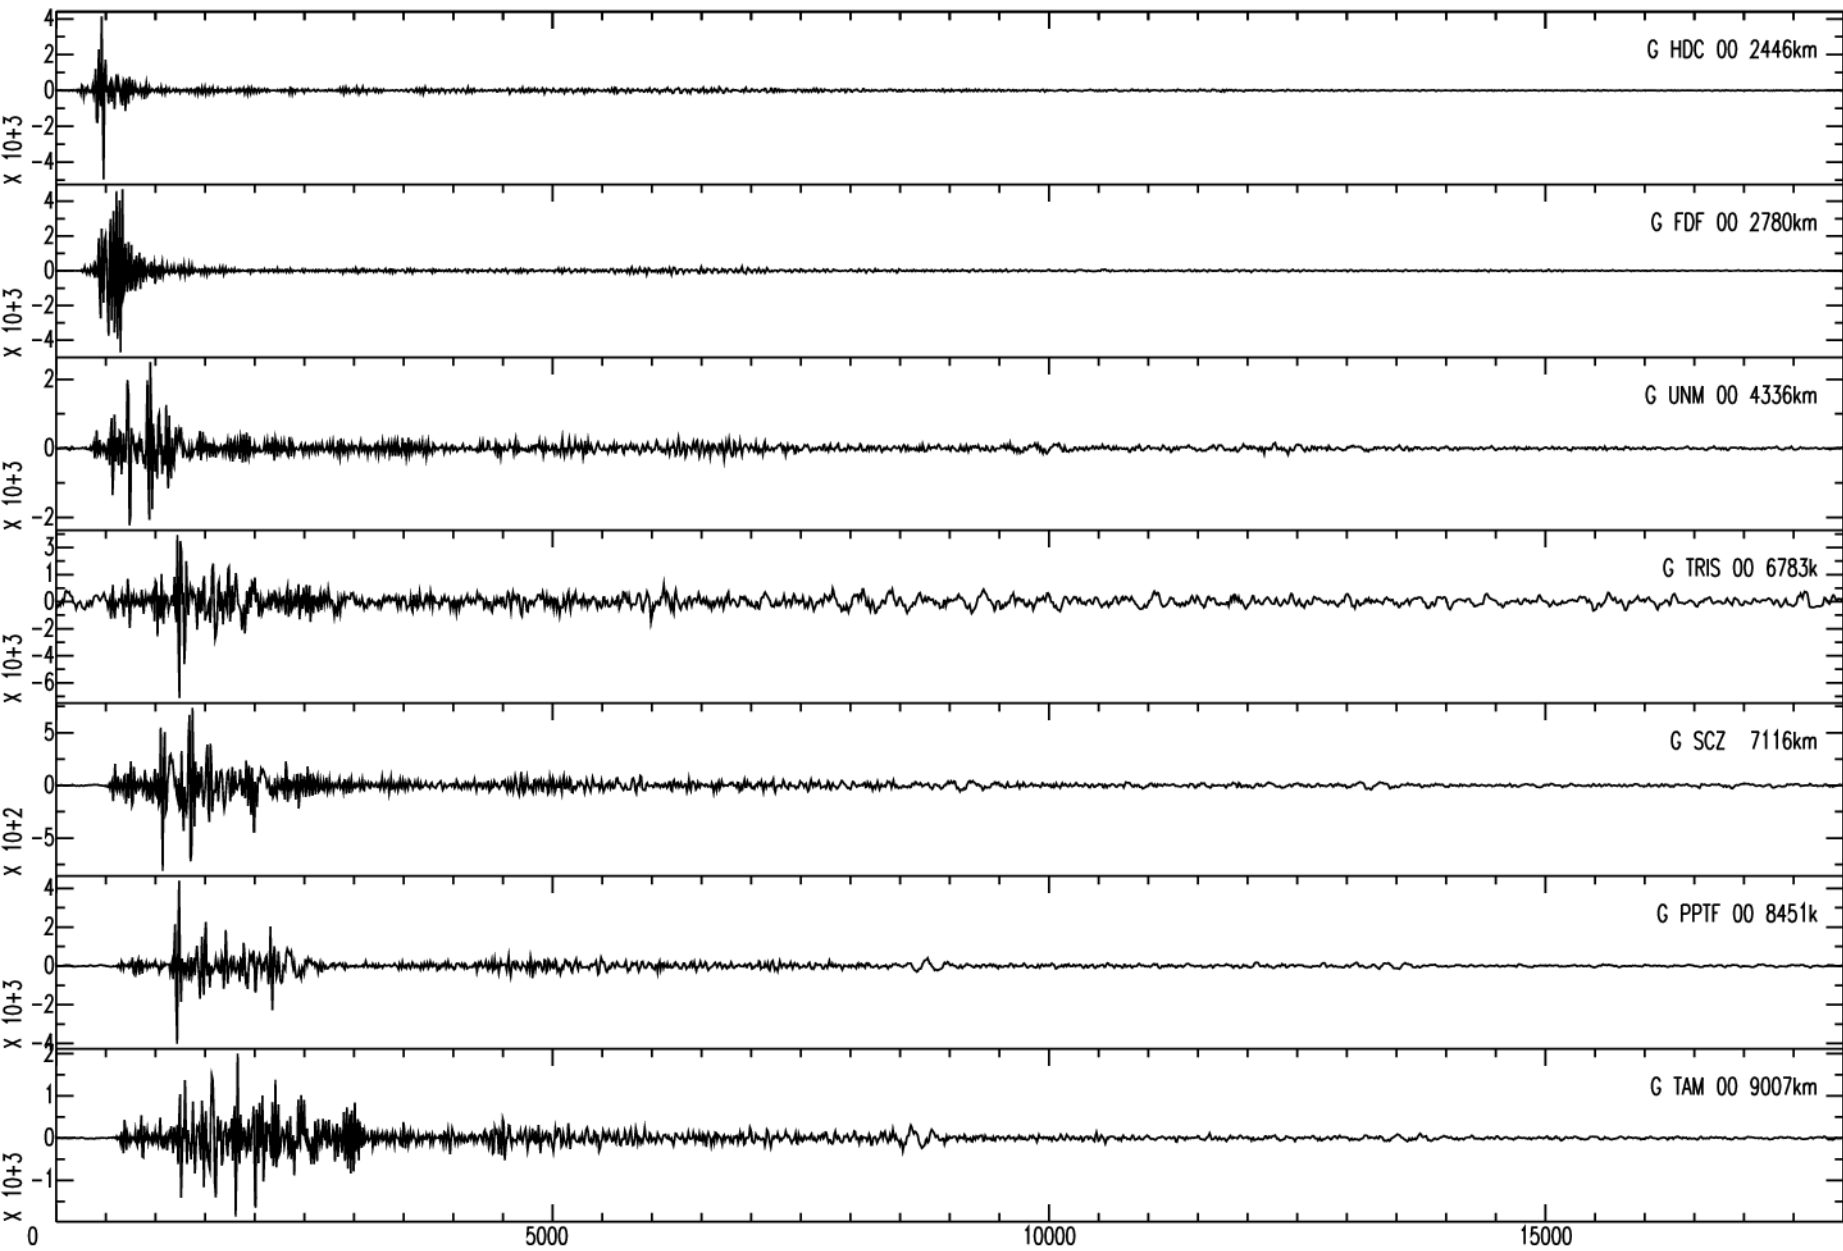

May 24th 2010 - Brazil, Acre, M=6.5, origin time 16h18m28s UTC

GEOSCOPE Stations/VHZ channel - Time in seconds - 0.002Hz high pass filtered data

May 24th 2010 - Brazil, Acre, M=6.5, origin time 16h18m28s UTC

GEOSCOPE Stations/VHZ channel - Time in seconds - 0.002Hz high pass filtered data