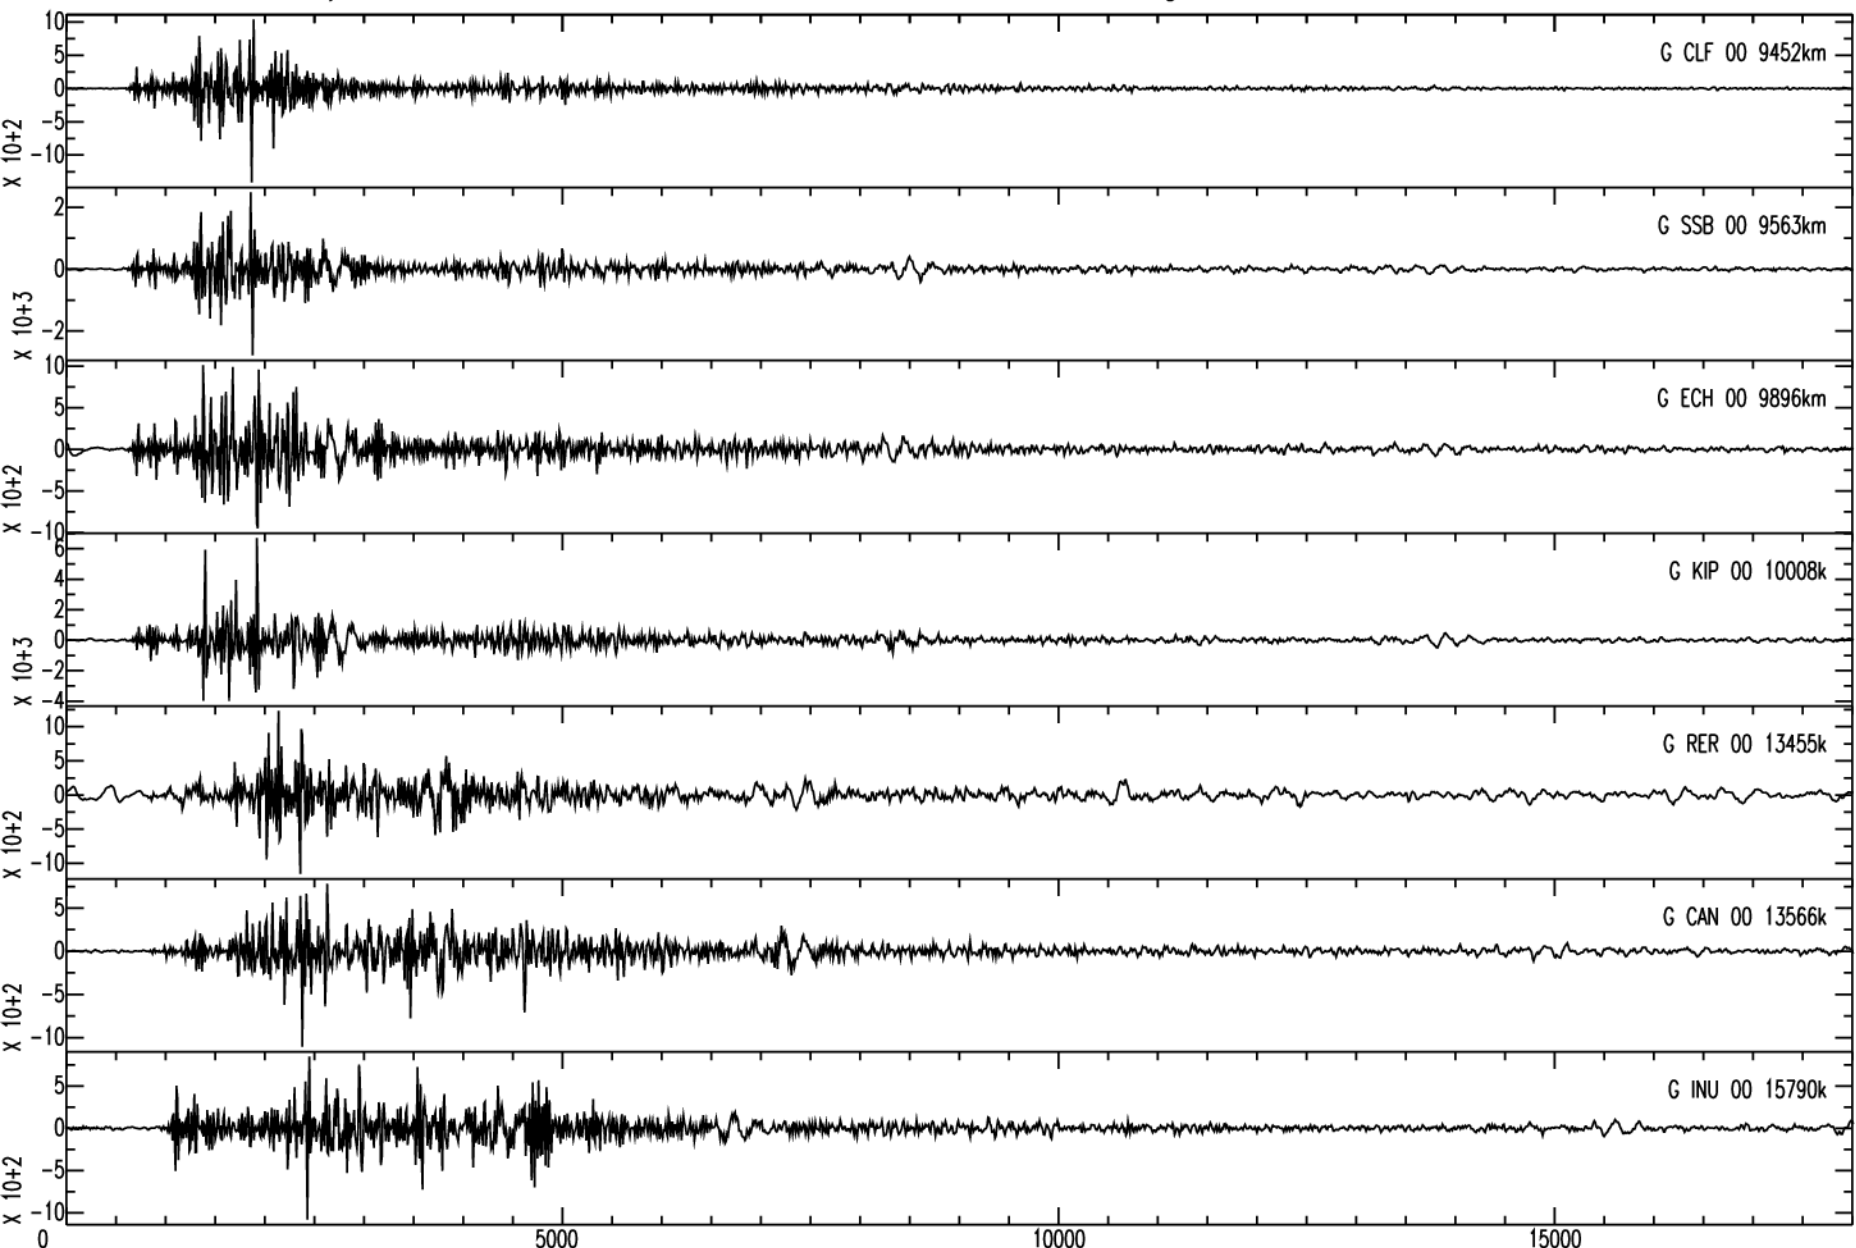

May 24th 2010 - Brazil, Acre, M=6.5, origin time 16h18m28s UTC

GEOSCOPE Stations/VHZ channel - Time in seconds - 0.002Hz high pass filtered data

May 24th 2010 - Brazil, Acre, M=6.5, origin time 16h18m28s UTC

GEOSCOPE Stations/VHZ channel - Time in seconds - 0.002Hz high pass filtered data