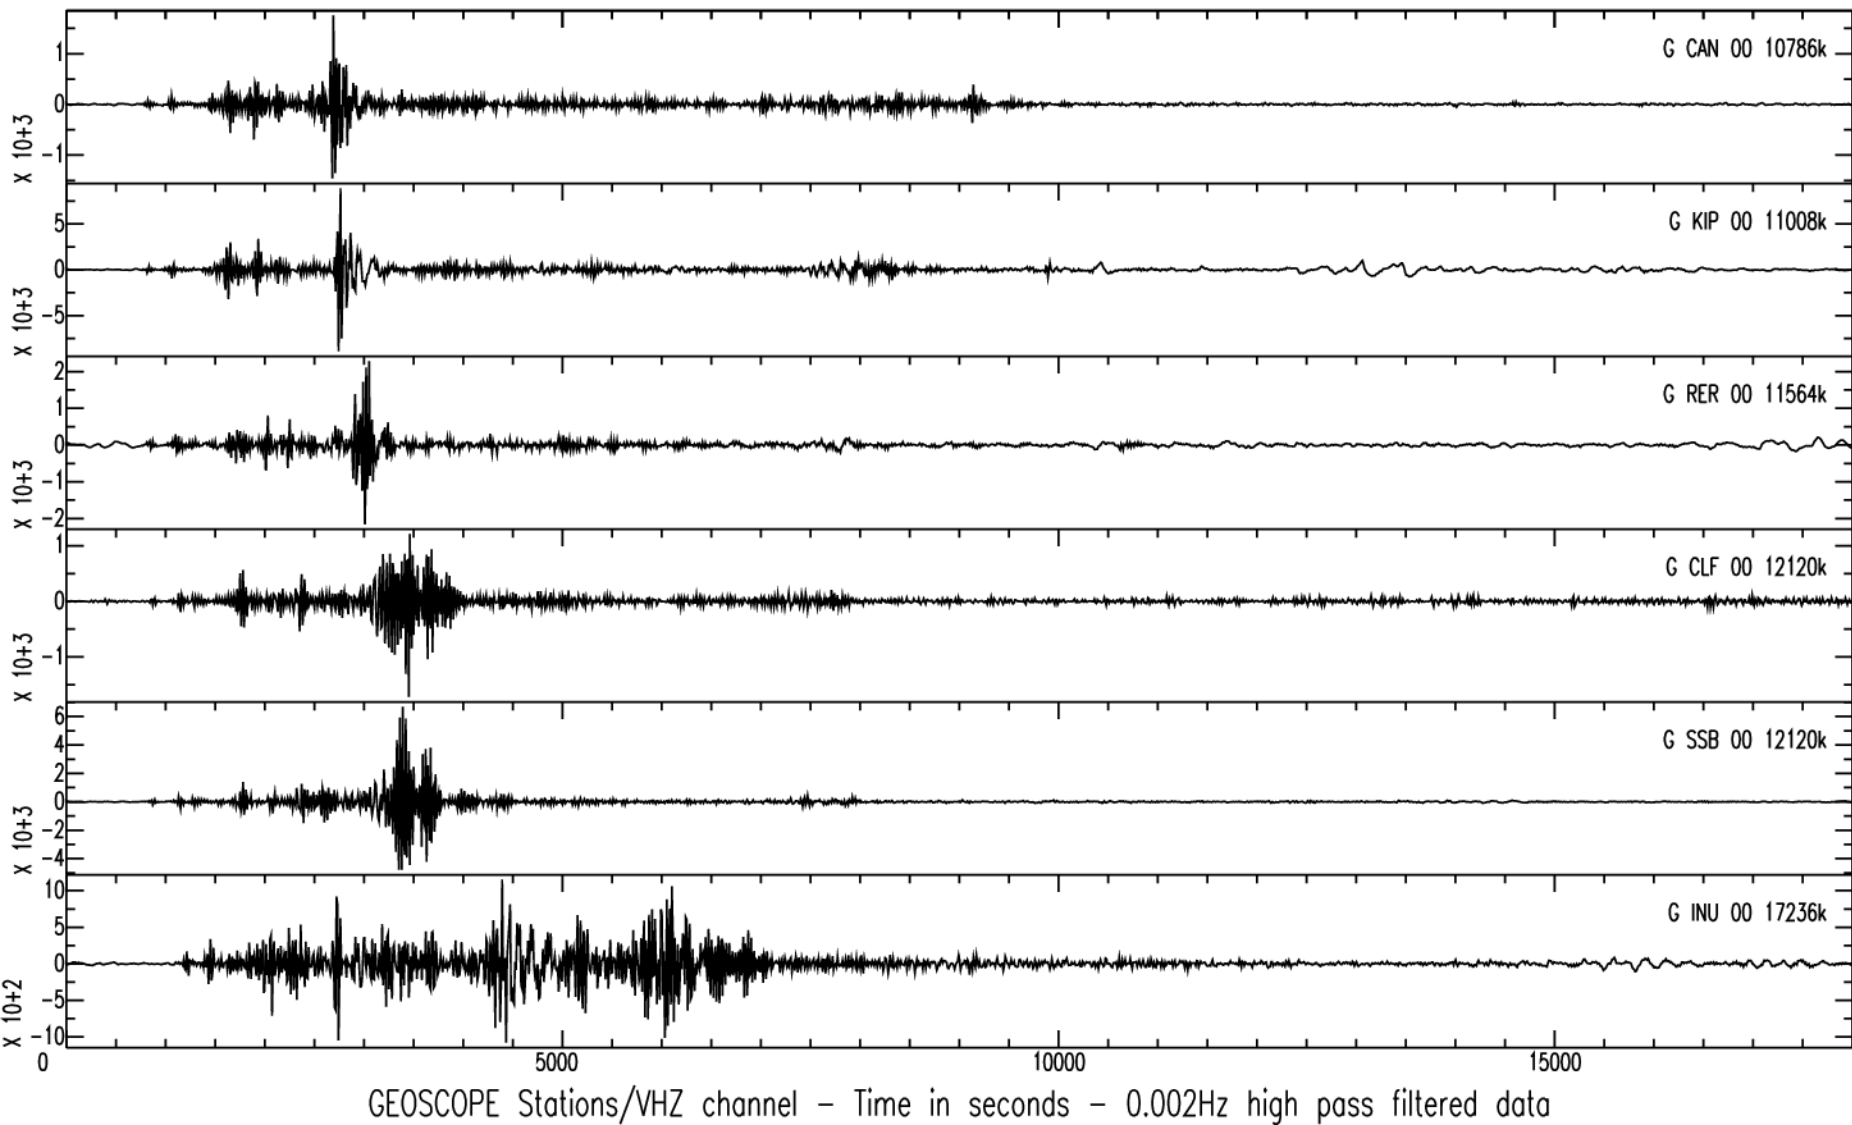

May 3rd 2010 - Chile, offshore Bio-Bio, M=6.3, origin time 23h09m45s UTC

May 3rd 2010 - Chile, offshore Bio-Bio, M=6.3, origin time 23h09m45s UTC

GEOSCOPE Stations/VHZ channel - Time in seconds - 0.002Hz high pass filtered data