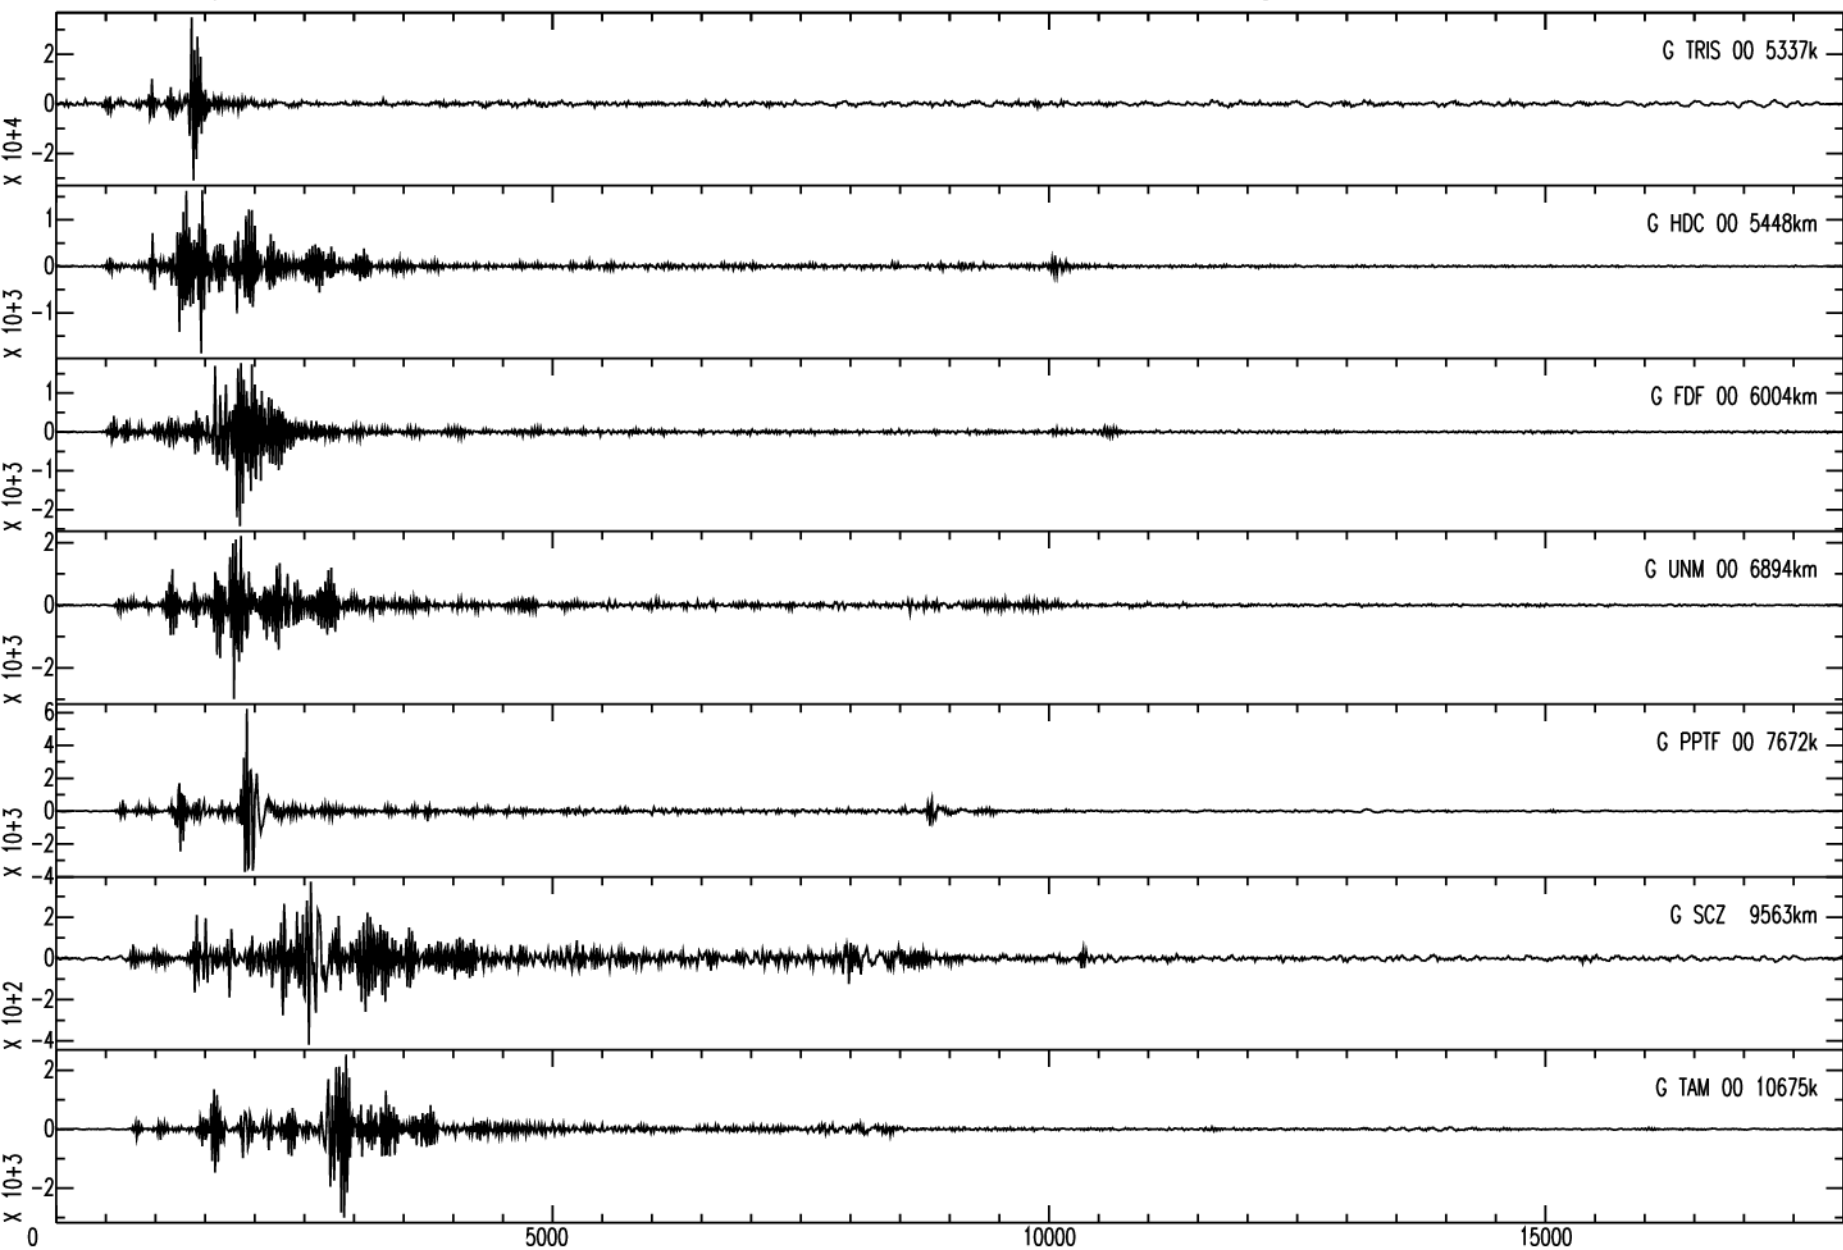

May 3rd 2010 - Chile, offshore Bio-Bio, M=6.3, origin time 23h09m45s UTC

May 3rd 2010 - Chile, offshore Bio-Bio, M=6.3, origin time 23h09m45s UTC

GEOSCOPE Stations/VHZ channel - Time in seconds - 0.002Hz high pass filtered data