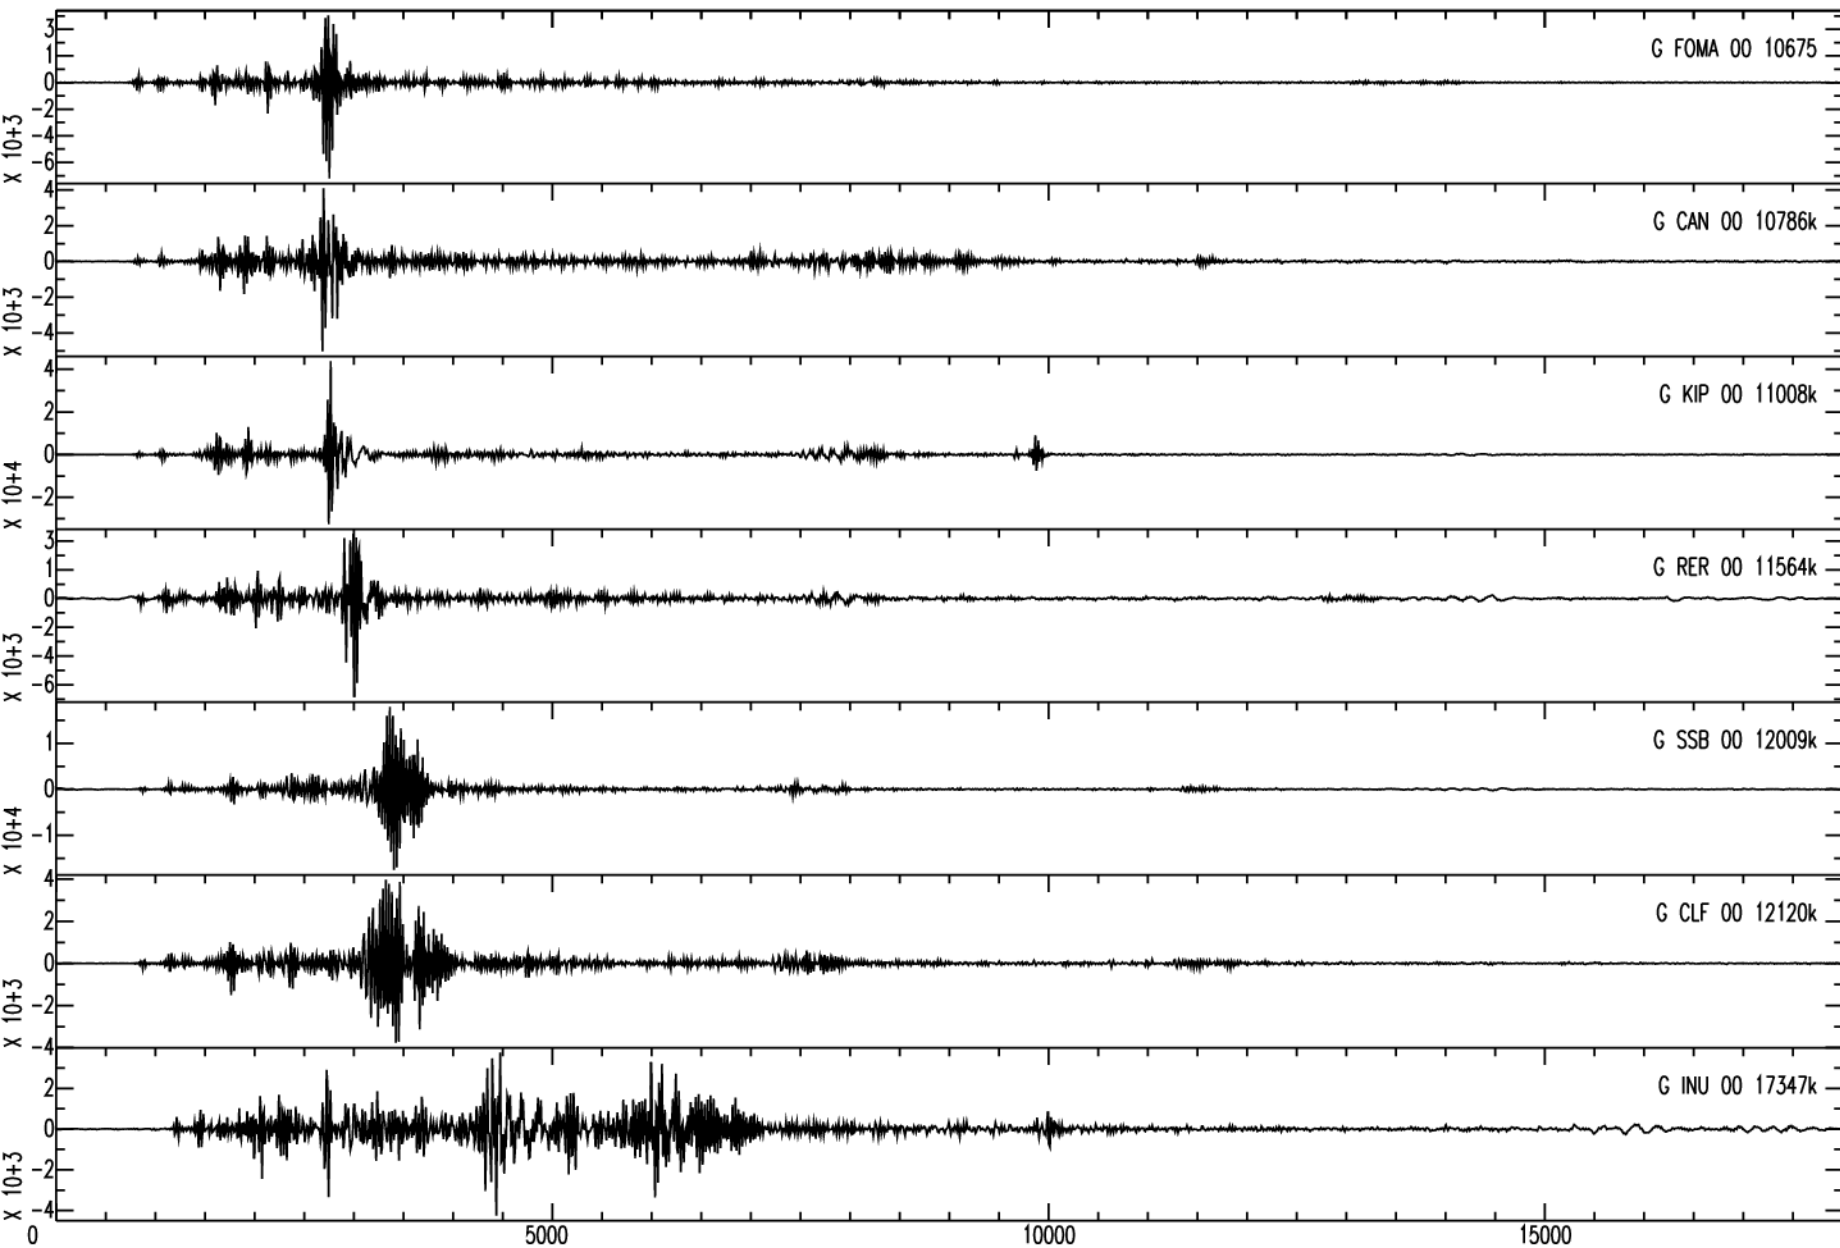

July 14th 2010 - Chili, Bio-Bio, M=6.5, origin time 08h32m23s UTC

GEOSCOPE Stations/VHZ channel - Time in seconds - 0.002Hz high pass filtered data

July 14th 2010 - Chili, Bio-Bio, M=6.5, origin time 08h32m23s UTC

GEOSCOPE Stations/VHZ channel - Time in seconds - 0.002Hz high pass filtered data