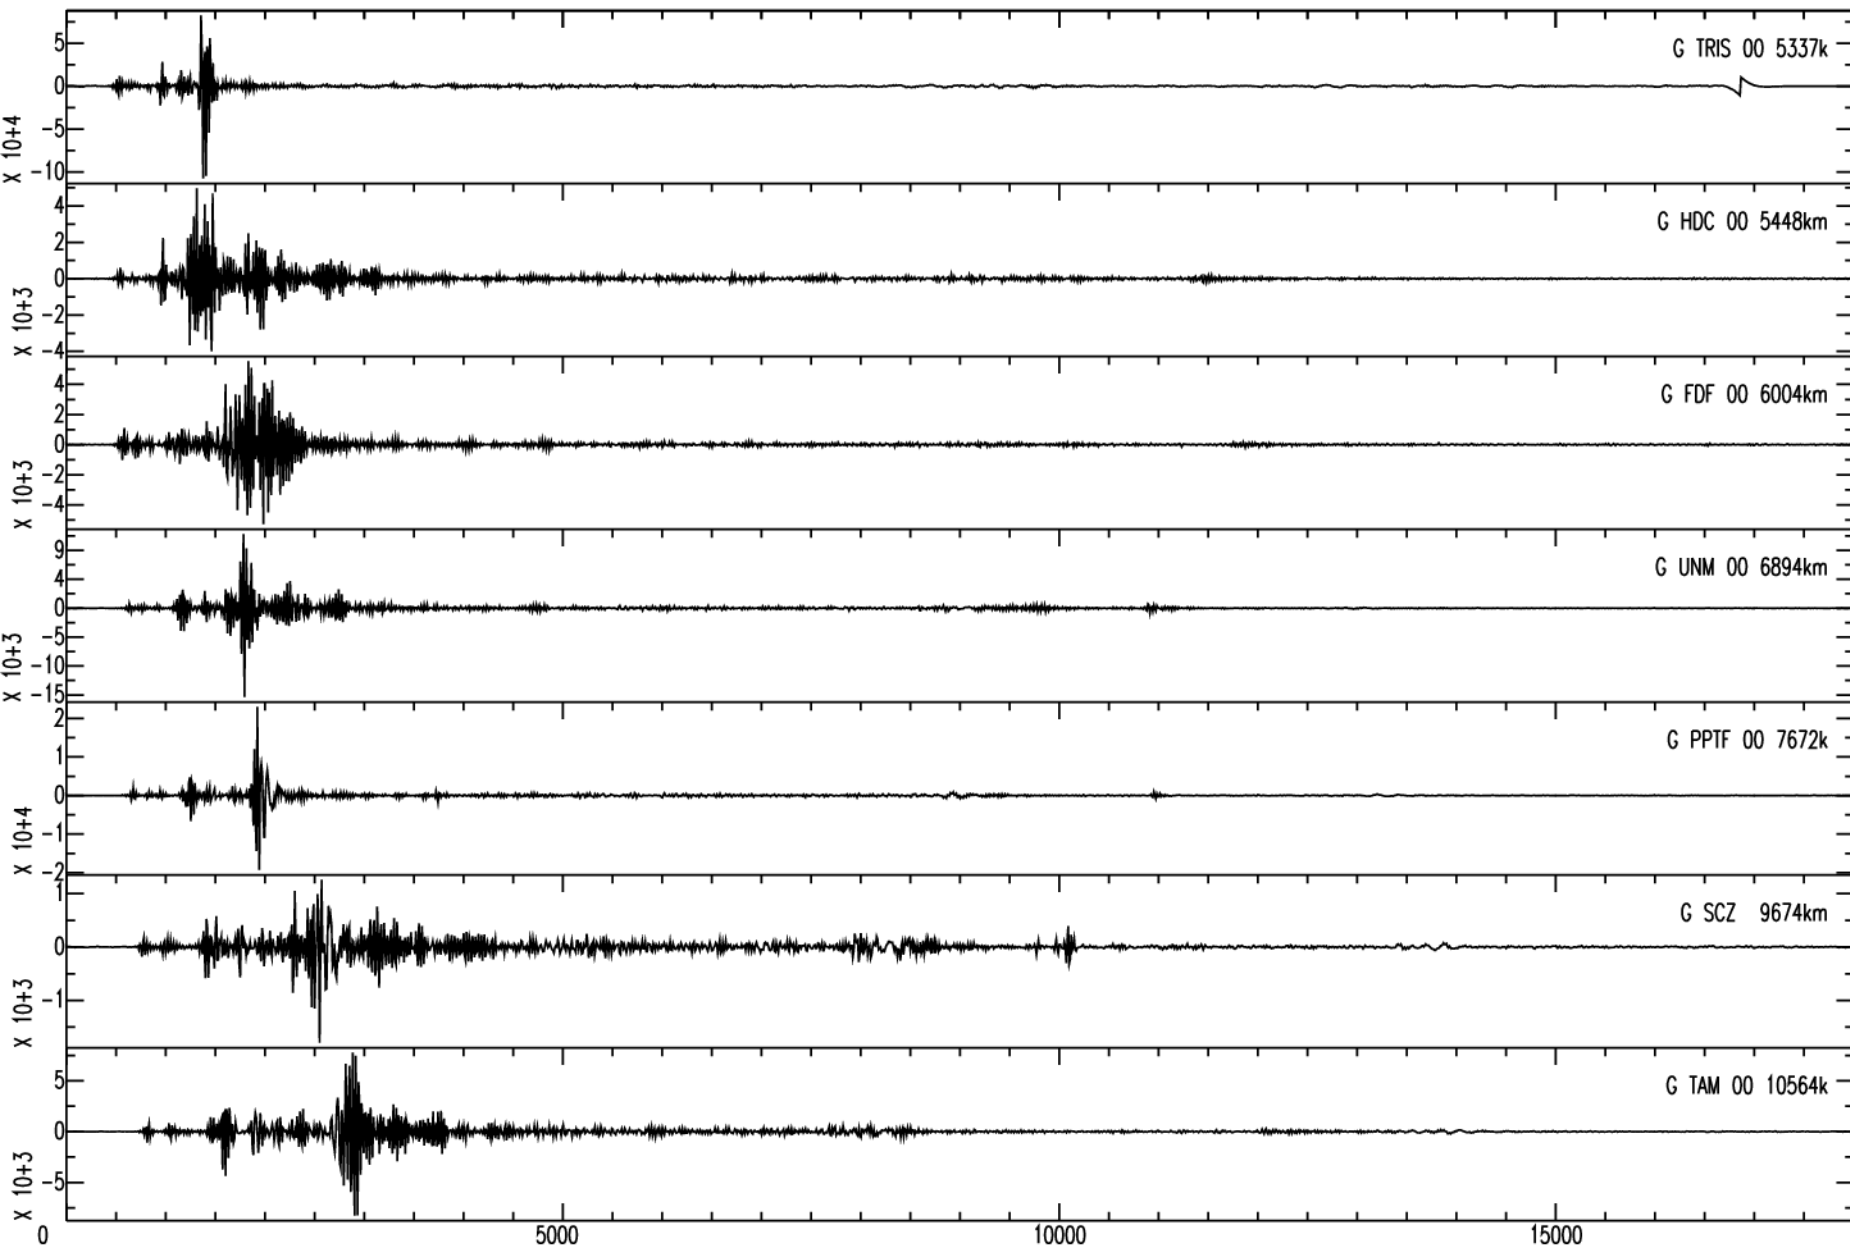

July 14th 2010 - Chili, Bio-Bio, M=6.5, origin time 08h32m23s UTC

GEOSCOPE Stations/VHZ channel - Time in seconds - 0.002Hz high pass filtered data

July 14th 2010 - Chili, Bio-Bio, M=6.5, origin time 08h32m23s UTC

GEOSCOPE Stations/VHZ channel - Time in seconds - 0.002Hz high pass filtered data