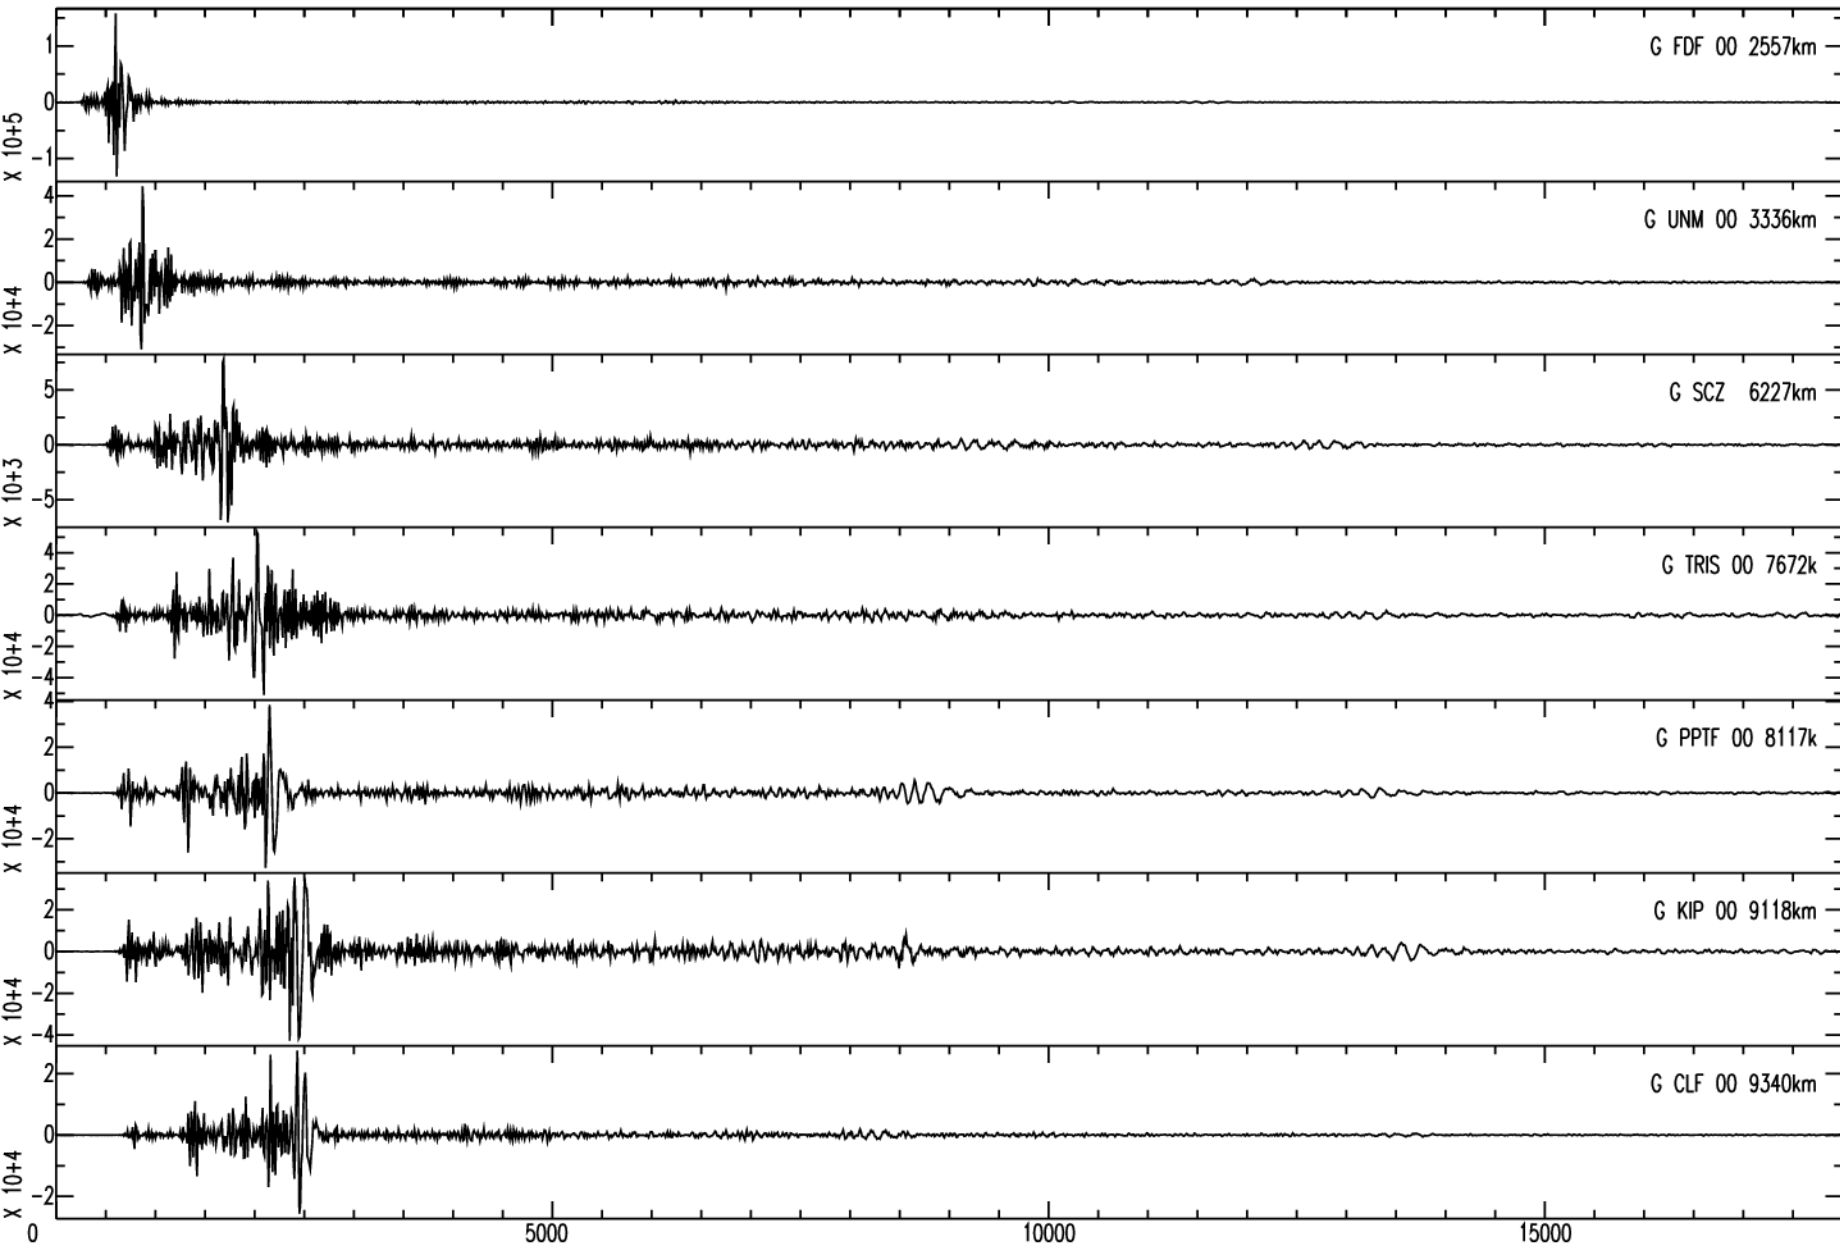

August 12th 2010 - Ecuador, M=7.1, origin time 11h54m16s UTC

August 12th 2010 - Ecuador, M=7.1, origin time 11h54m16s UTC

GEOSCOPE Stations/VHZ channel - Time in seconds - 0.002Hz high pass filtered data