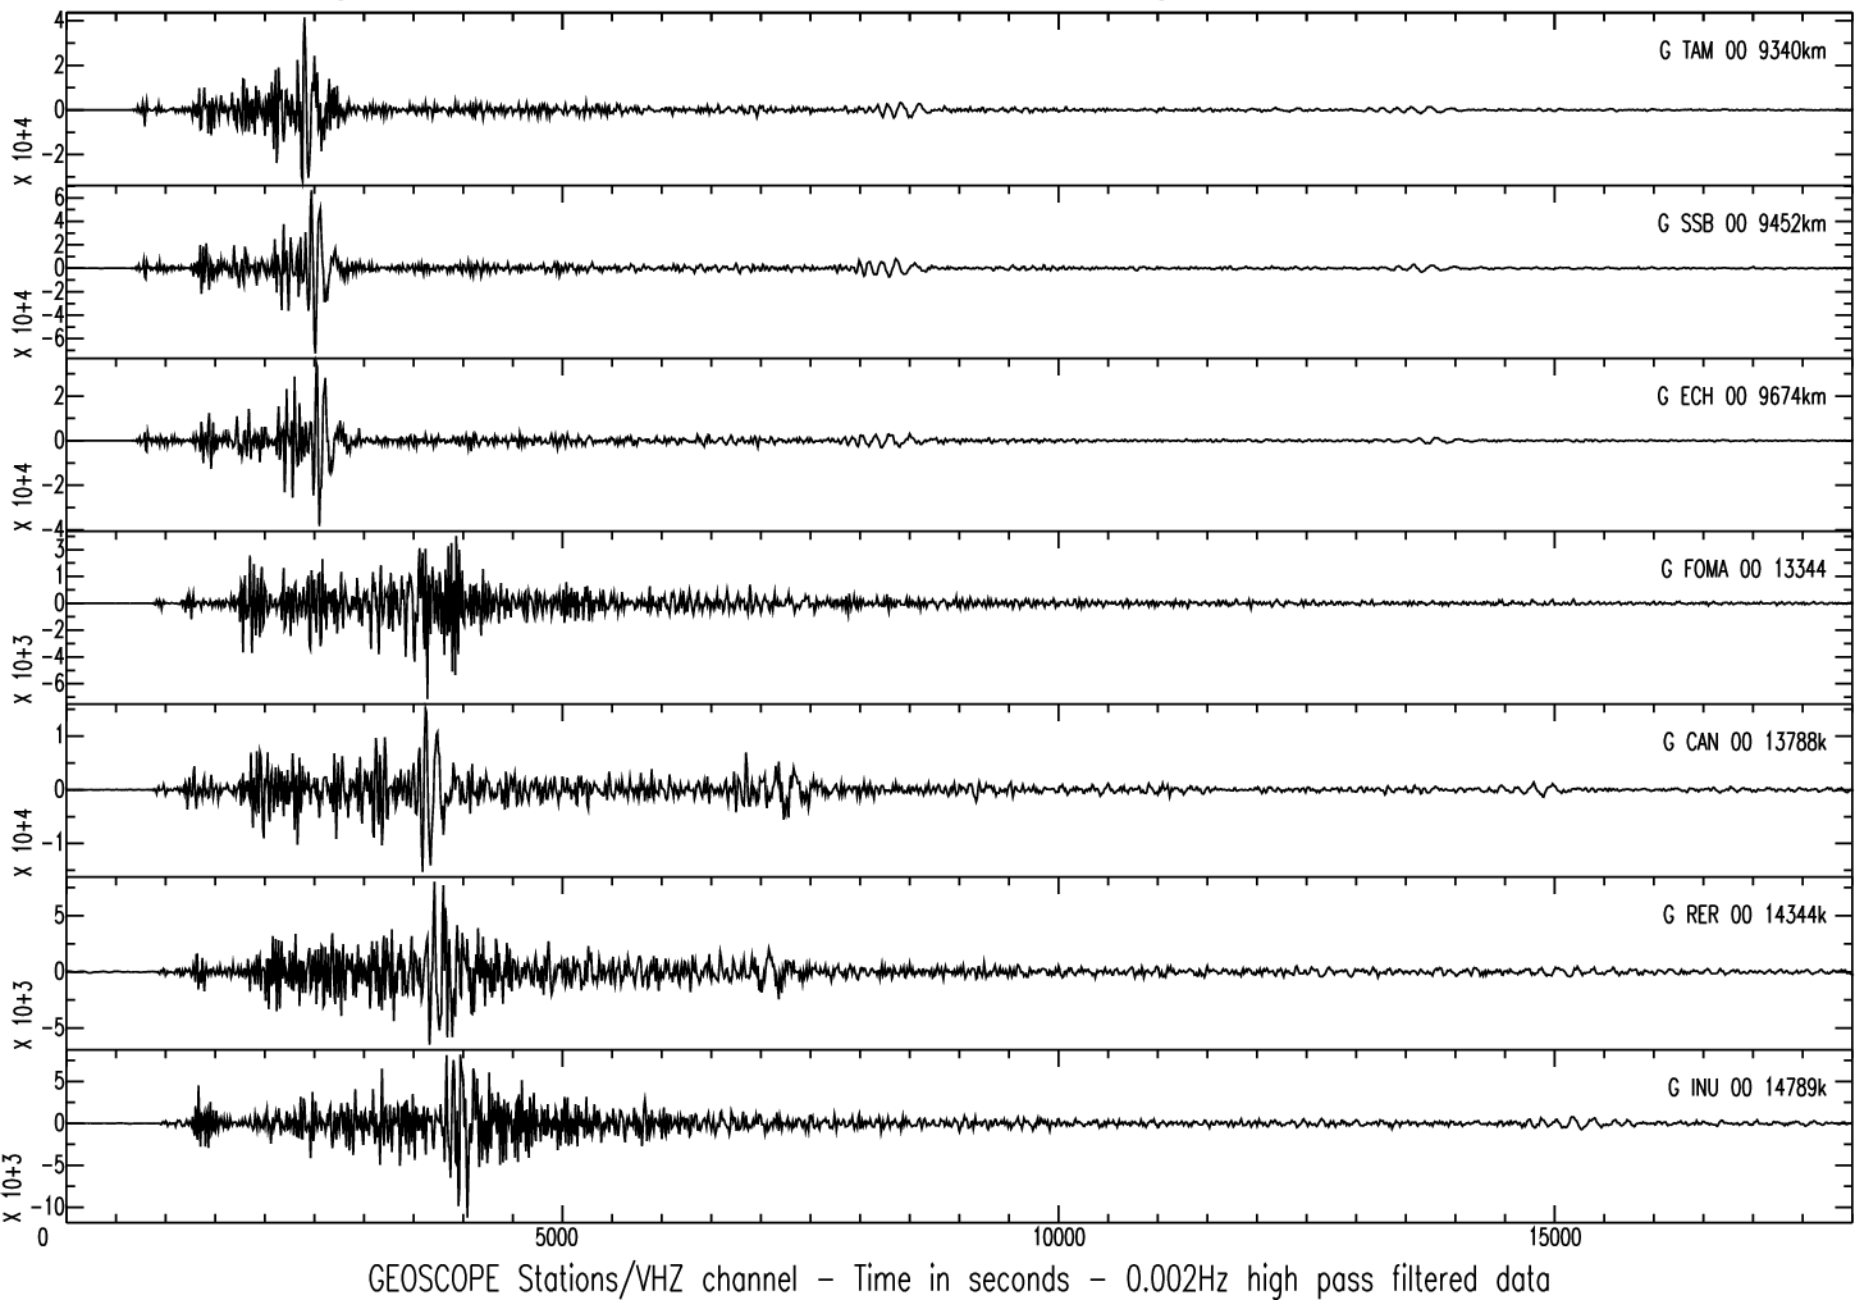

August 12th 2010 - Ecuador, M=7.1, origin time 11h54m16s UTC

August 12th 2010 - Ecuador, M=7.1, origin time 11h54m16s UTC

GEOSCOPE Stations/VHZ channel - Time in seconds - 0.002Hz high pass filtered data