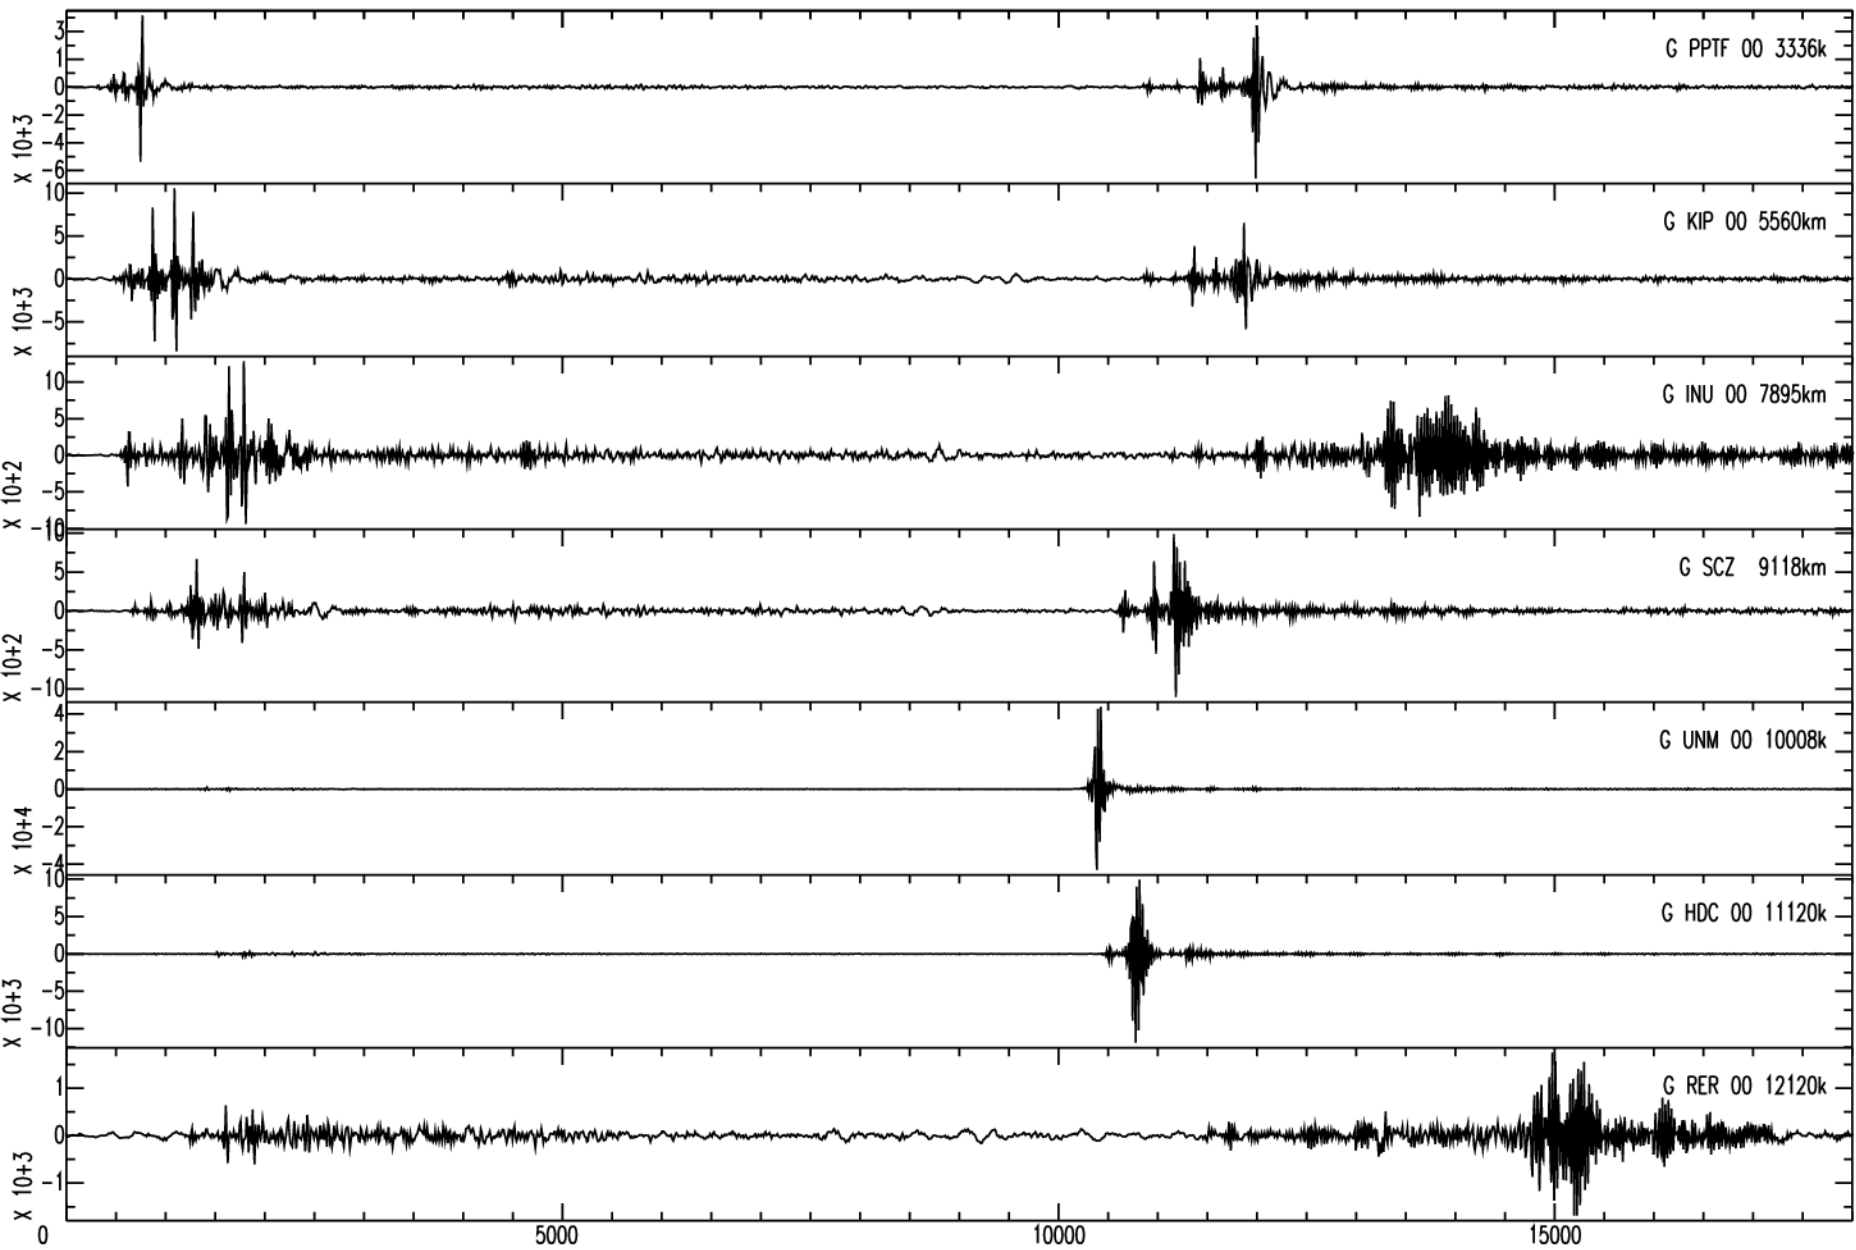

June 30th 2010 - South Fiji isl., M=6.3, origin time 04h30m59s UTC

June 30th 2010 - South Fiji isl., M=6.3, origin time 04h30m59s UTC

GEOSCOPE Stations/VHZ channel - Time in seconds - 0.002Hz high pass filtered data