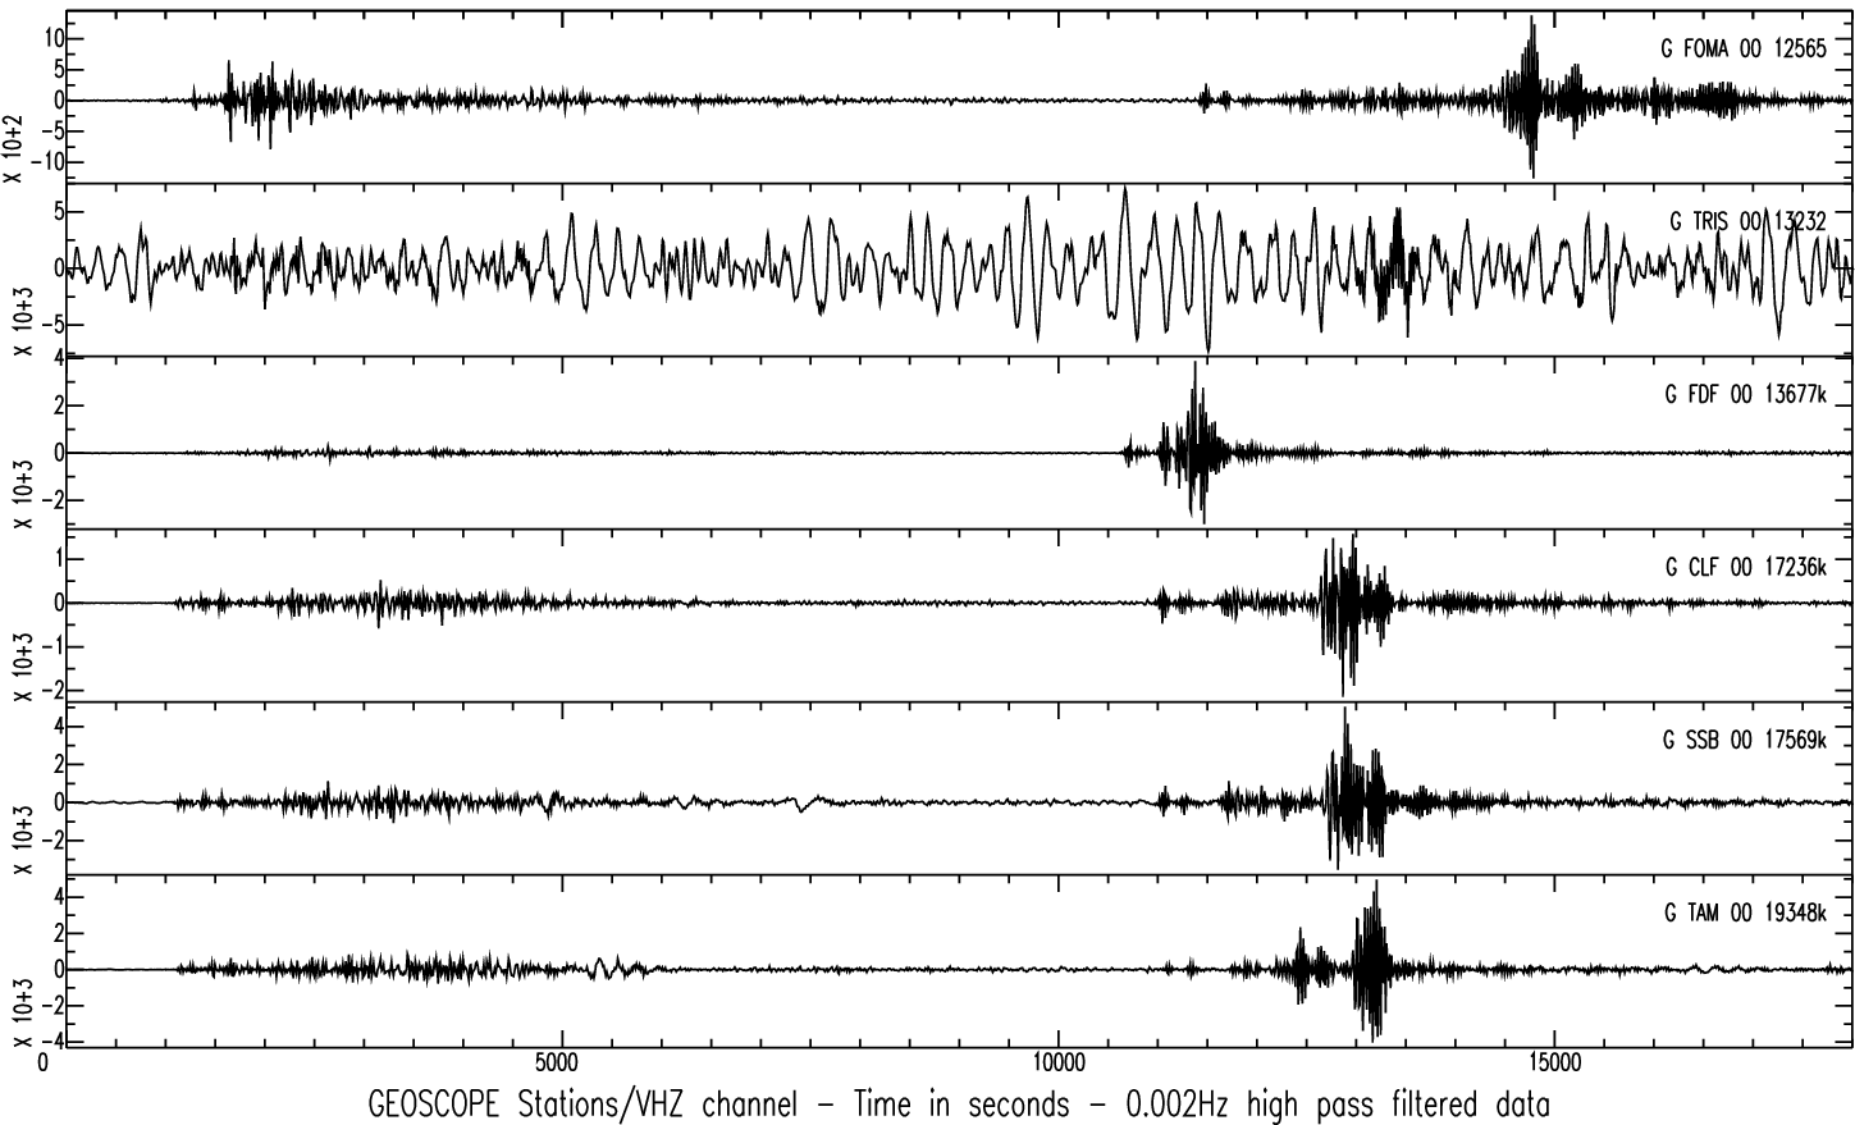

June 30th 2010 - South Fiji isl., M=6.3, origin time 04h30m59s UTC

June 30th 2010 - South Fiji isl., M=6.3, origin time 04h30m59s UTC

GEOSCOPE Stations/VHZ channel - Time in seconds - 0.002Hz high pass filtered data