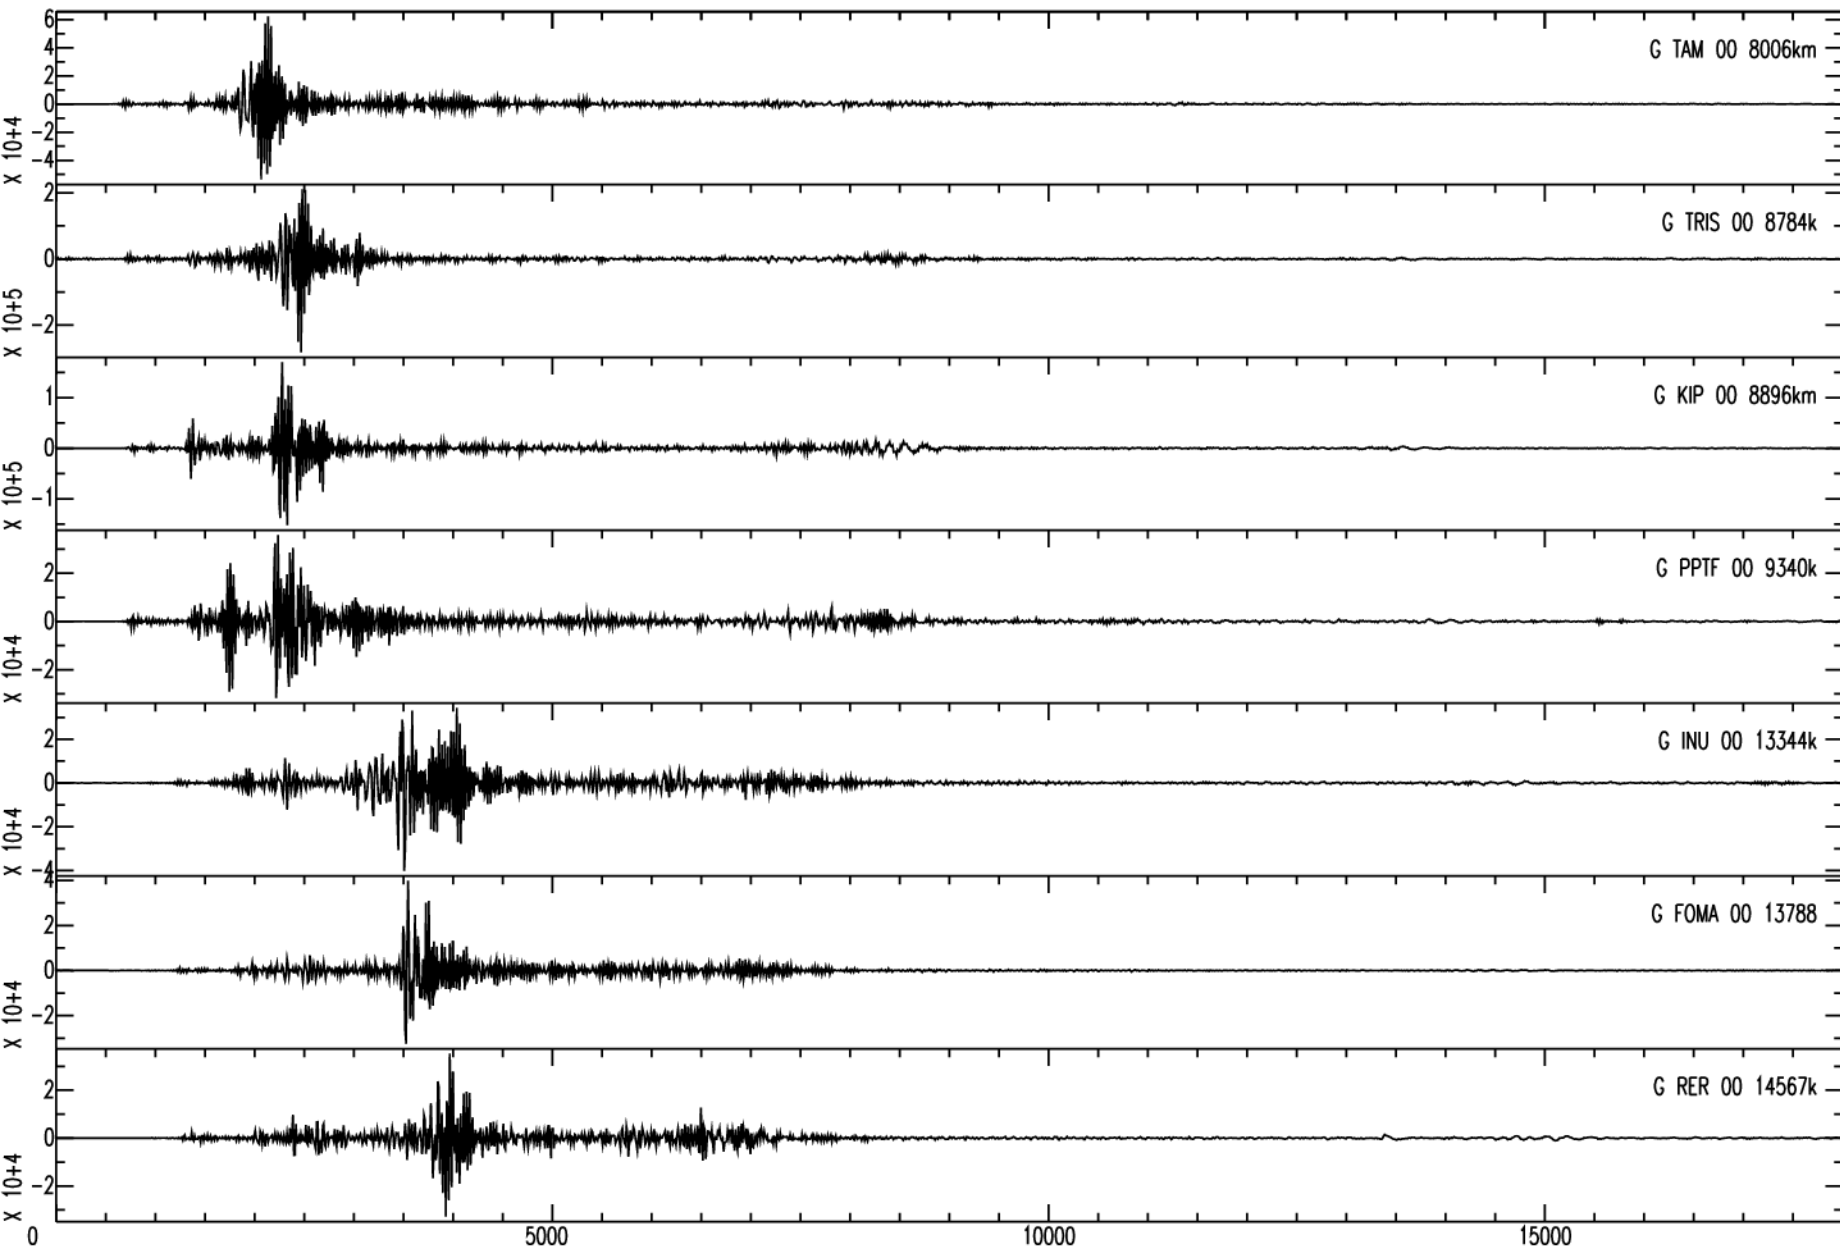

January 12th 2010 - Haiti region, M=7.0, origin time 21h53m10s UTC

GEOSCOPE Stations/VHZ channel - Time in seconds - 0.002Hz high pass filtered data

January 12th 2010 – Haiti region, M=7.0, origin time 21h53m10s UTC

GEOSCOPE Stations/VHZ channel – Time in seconds – 0.002Hz high pass filtered data

January 12th 2010 - Haiti region, M=7.0, origin time 21h53m10s UTC

GEOSCOPE Stations/VHZ channel - Time in seconds - 0.002Hz high pass filtered data