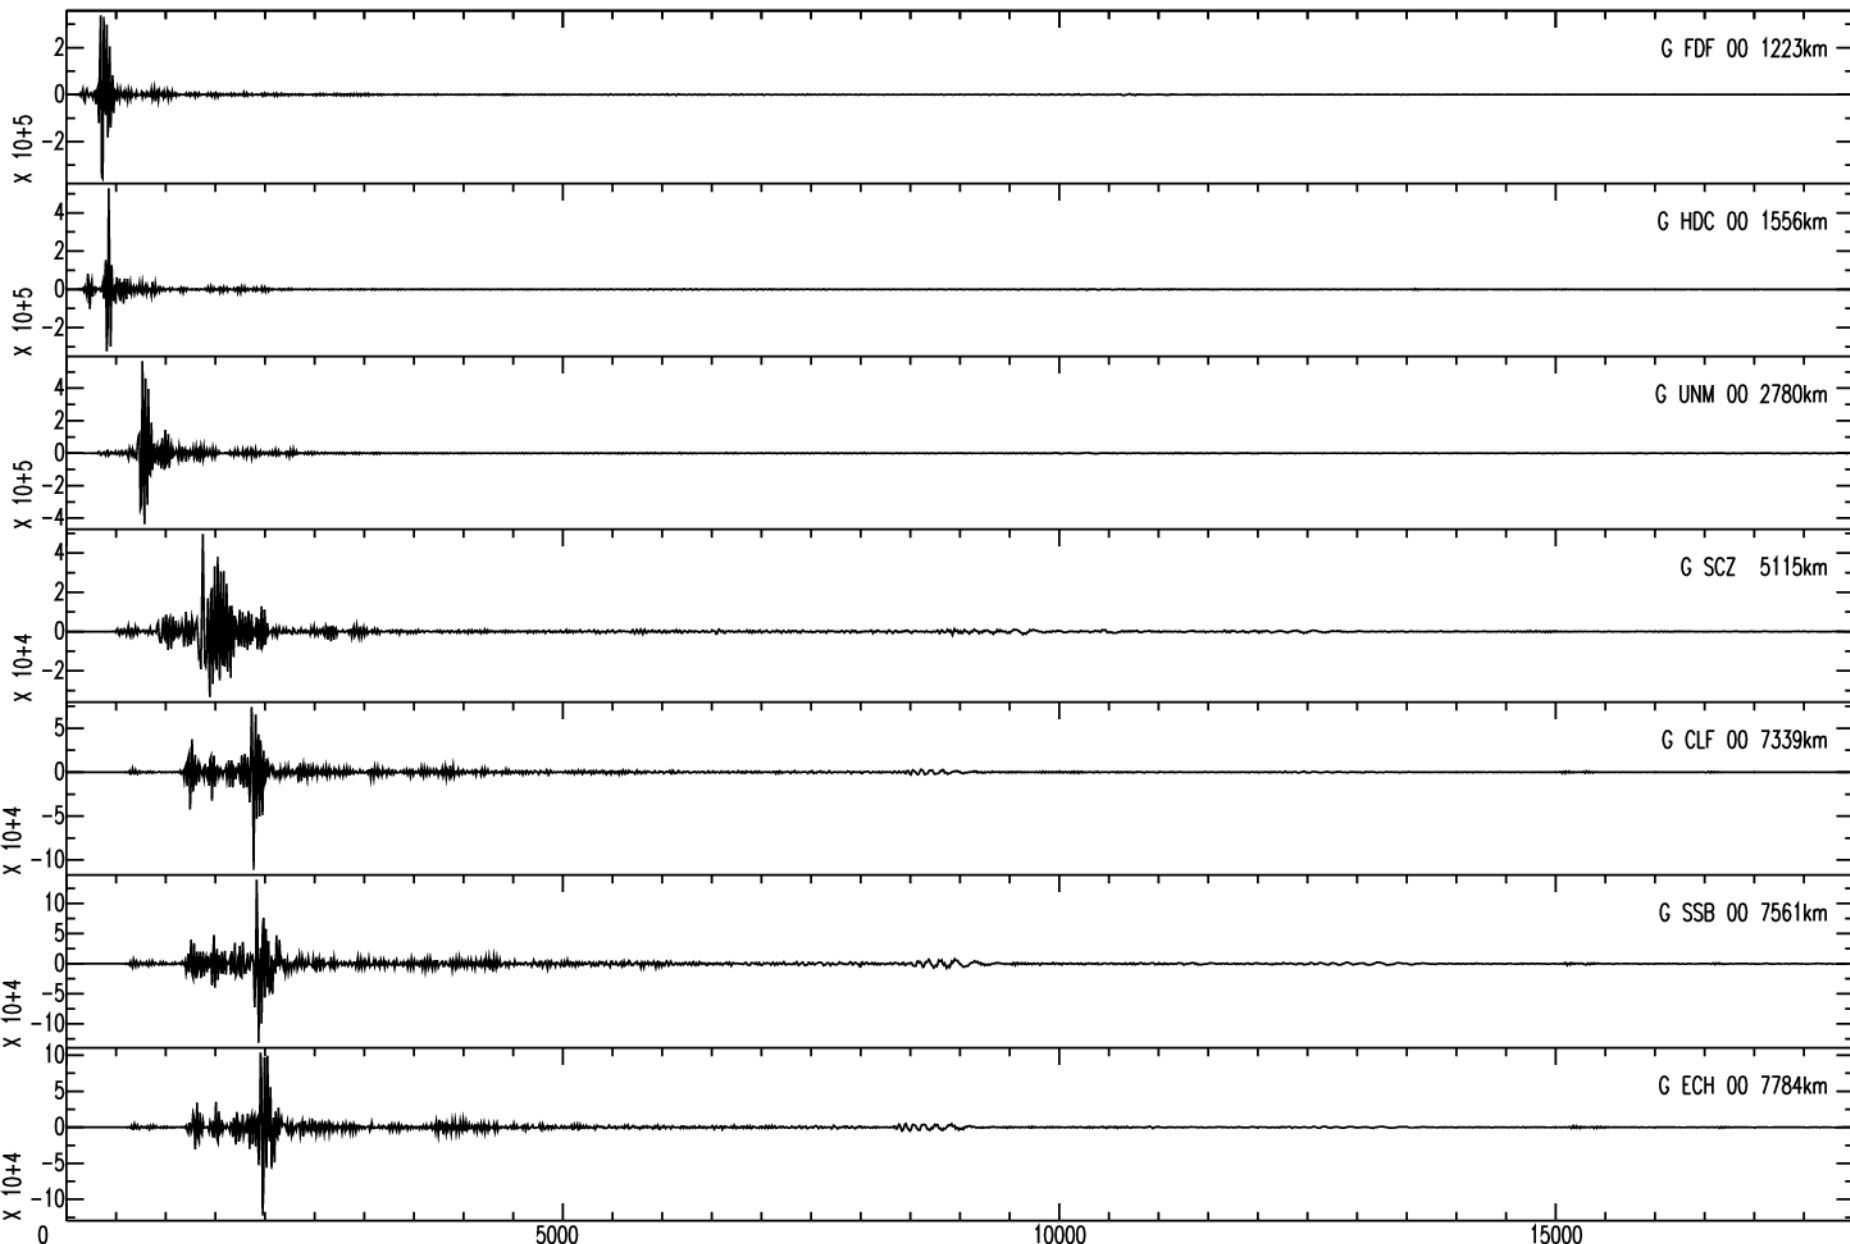

January 12th 2010 - Haiti region, M=7.0, origin time 21h53m10s UTC

GEOSCOPE Stations/VHZ channel - Time in seconds - 0.002Hz high pass filtered data

January 12th 2010 – Haiti region, M=7.0, origin time 21h53m10s UTC

GEOSCOPE Stations/VHZ channel – Time in seconds – 0.002Hz high pass filtered data

January 12th 2010 - Haiti region, M=7.0, origin time 21h53m10s UTC

GEOSCOPE Stations/VHZ channel - Time in seconds - 0.002Hz high pass filtered data