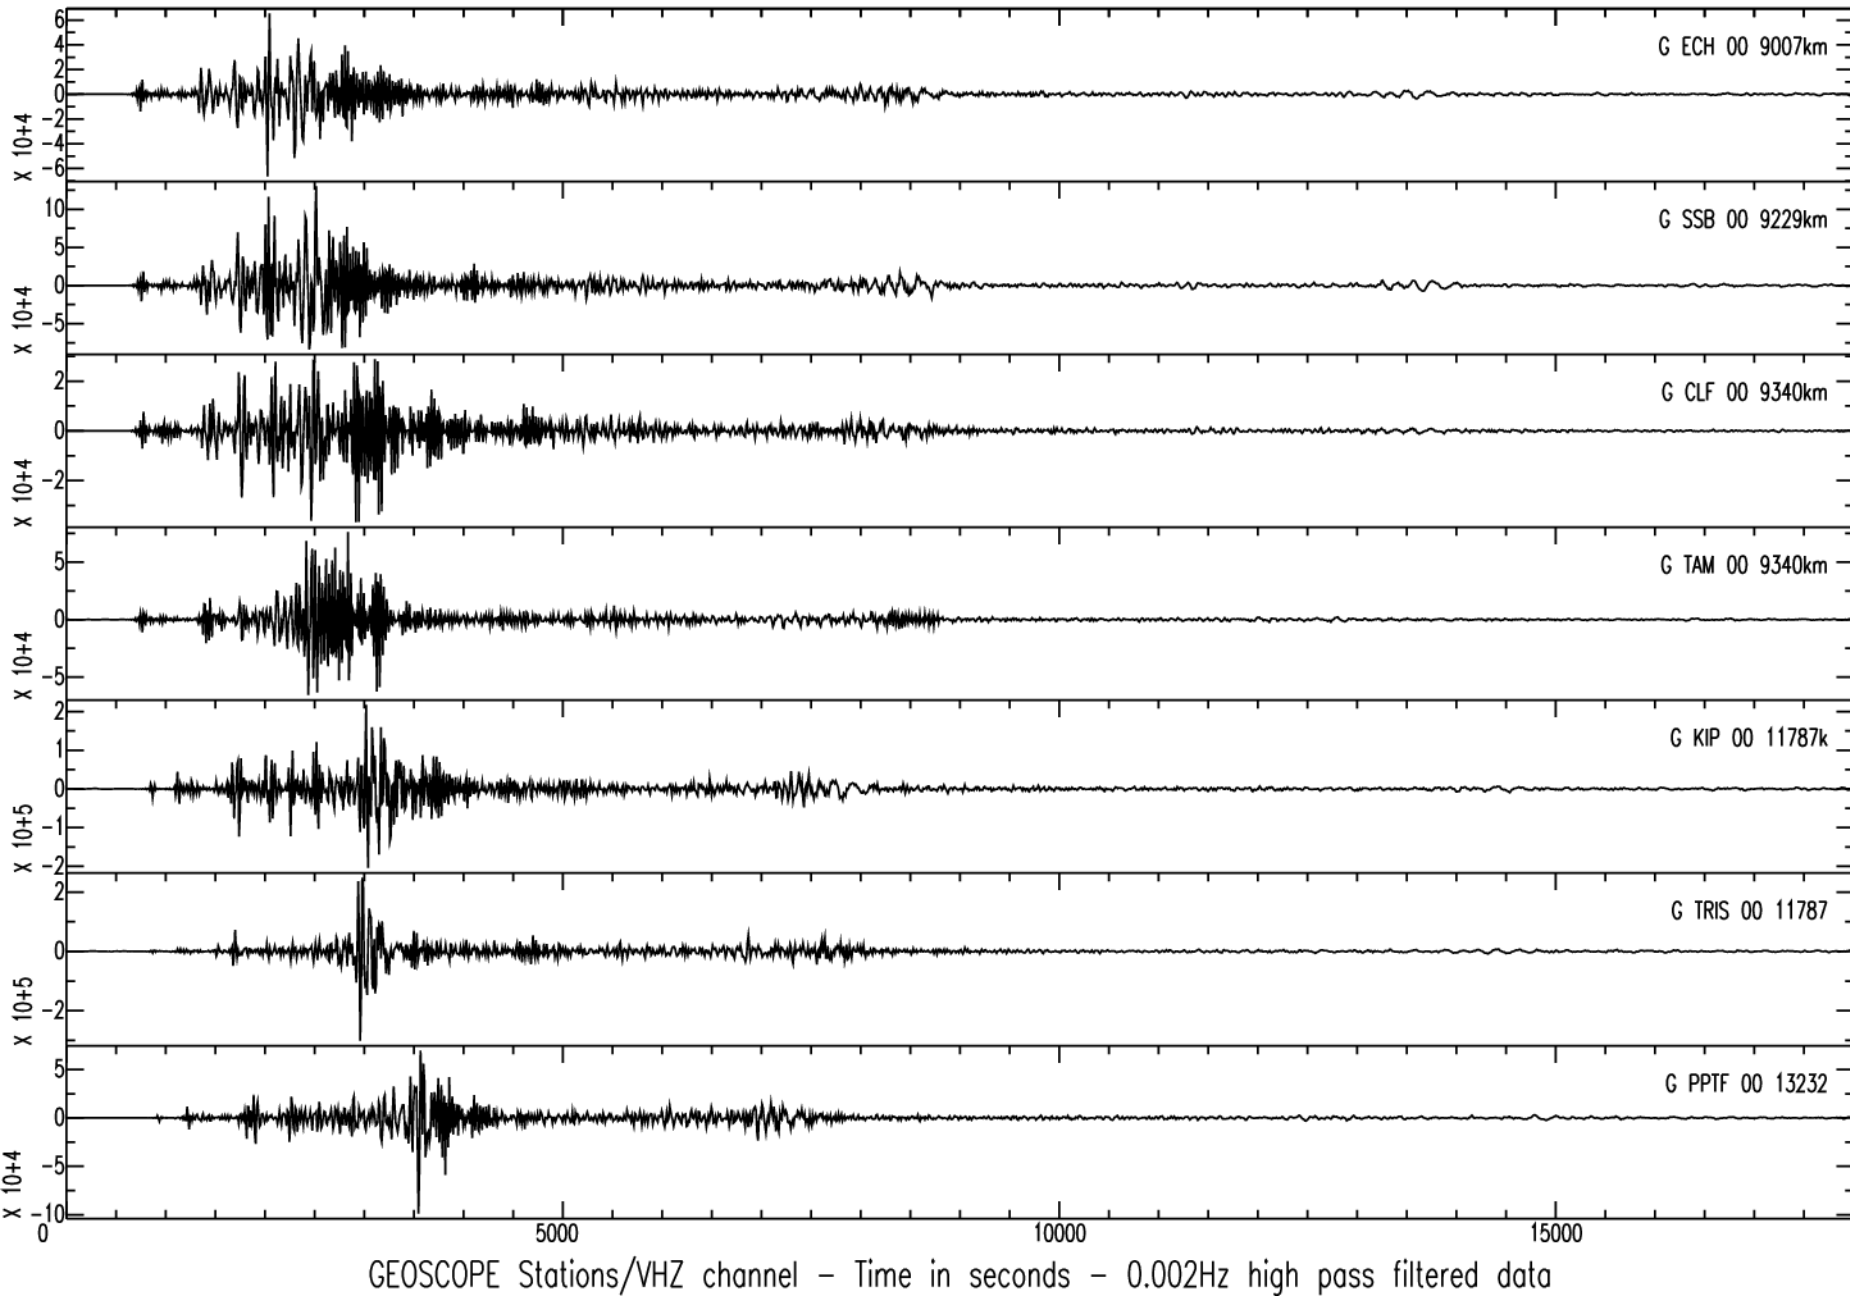

June 12th 2010 - India reg., Nicobar isl., M=7.5, origin time 19h26m50s UTC

June 12th 2010 - India reg., Nicobar isl., M=7.5, origin time 19h26m50s UTC

GEOSCOPE Stations/VHZ channel - Time in seconds - 0.002Hz high pass filtered data

June 12th 2010 - India reg., Nicobar isl., M=7.5, origin time 19h26m50s UTC

GEOSCOPE Stations/VHZ channel - Time in seconds - 0.002Hz high pass filtered data