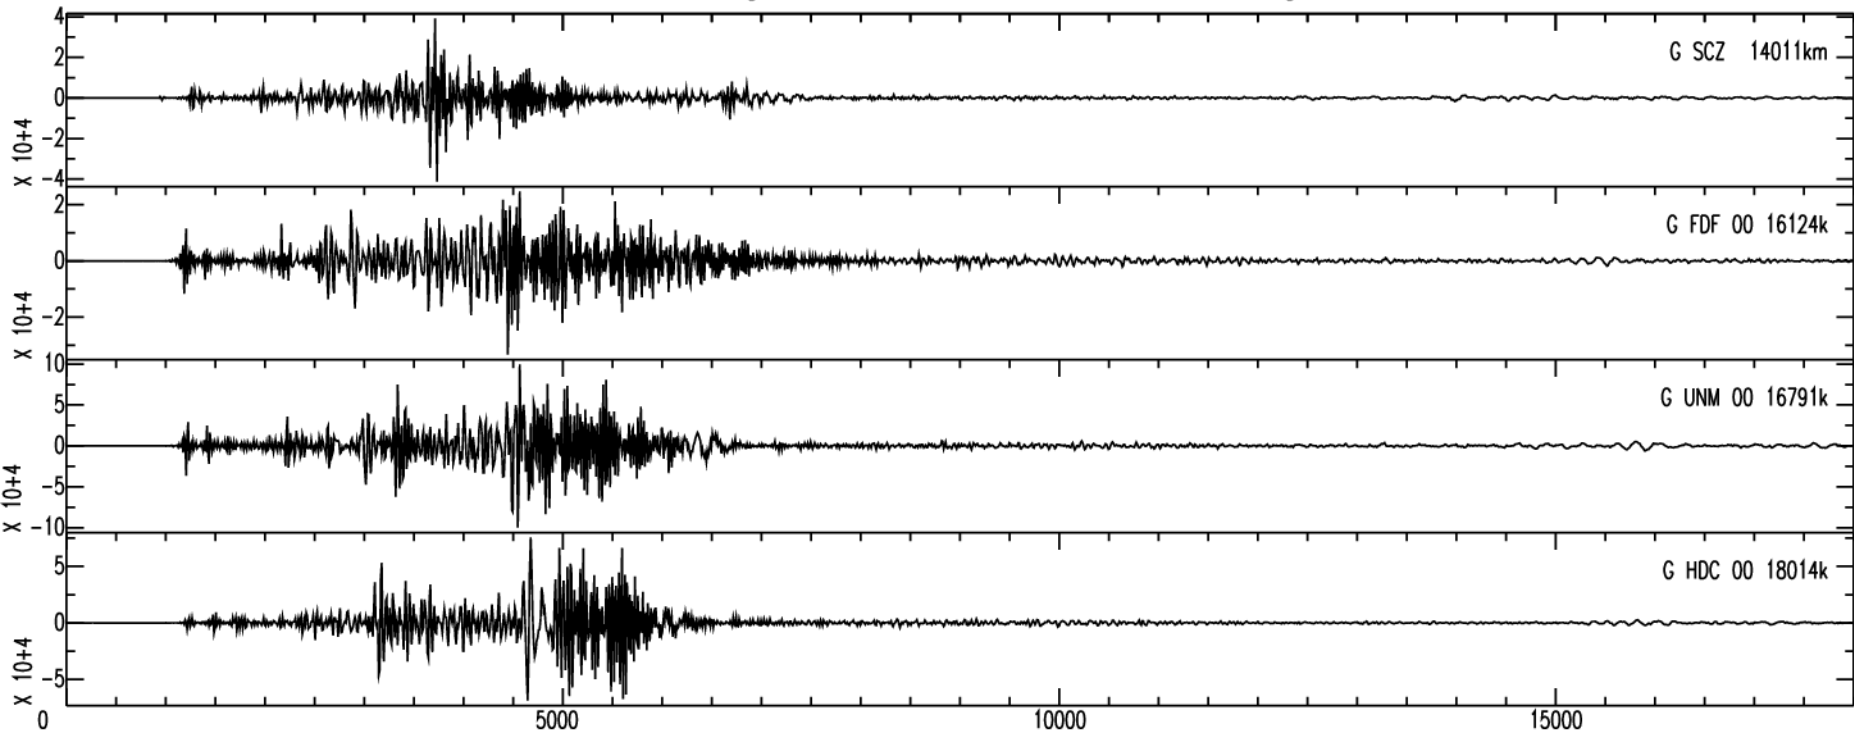

June 12th 2010 - India reg., Nicobar isl., M=7.5, origin time 19h26m50s UTC

June 12th 2010 - India reg., Nicobar isl., M=7.5, origin time 19h26m50s UTC

GEOSCOPE Stations/VHZ channel - Time in seconds - 0.002Hz high pass filtered data

June 12th 2010 - India reg., Nicobar isl., M=7.5, origin time 19h26m50s UTC

GEOSCOPE Stations/VHZ channel - Time in seconds - 0.002Hz high pass filtered data