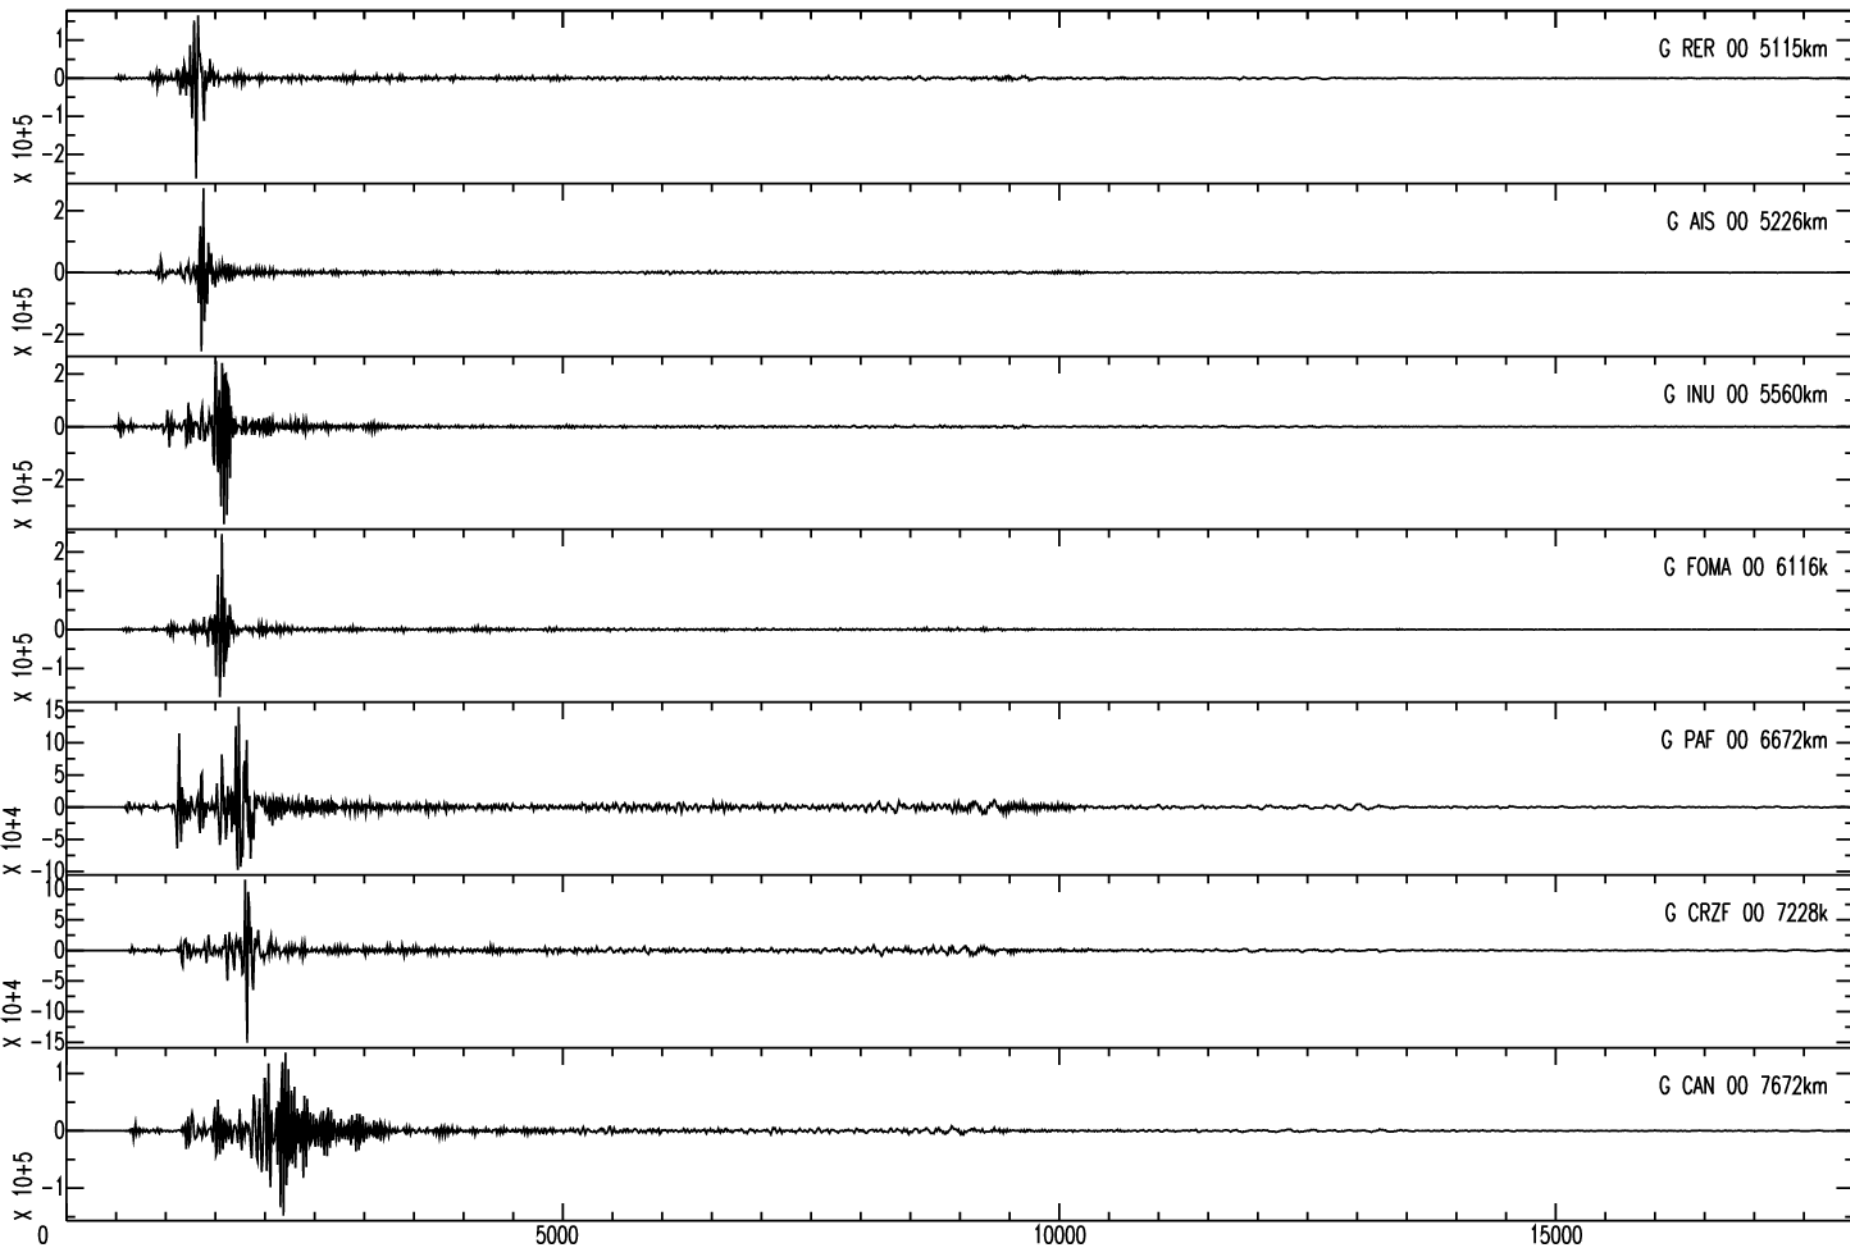

June 12th 2010 - India reg., Nicobar isl., M=7.5, origin time 19h26m50s UTC

June 12th 2010 - India reg., Nicobar isl., M=7.5, origin time 19h26m50s UTC

GEOSCOPE Stations/VHZ channel - Time in seconds - 0.002Hz high pass filtered data

June 12th 2010 - India reg., Nicobar isl., M=7.5, origin time 19h26m50s UTC

GEOSCOPE Stations/VHZ channel - Time in seconds - 0.002Hz high pass filtered data