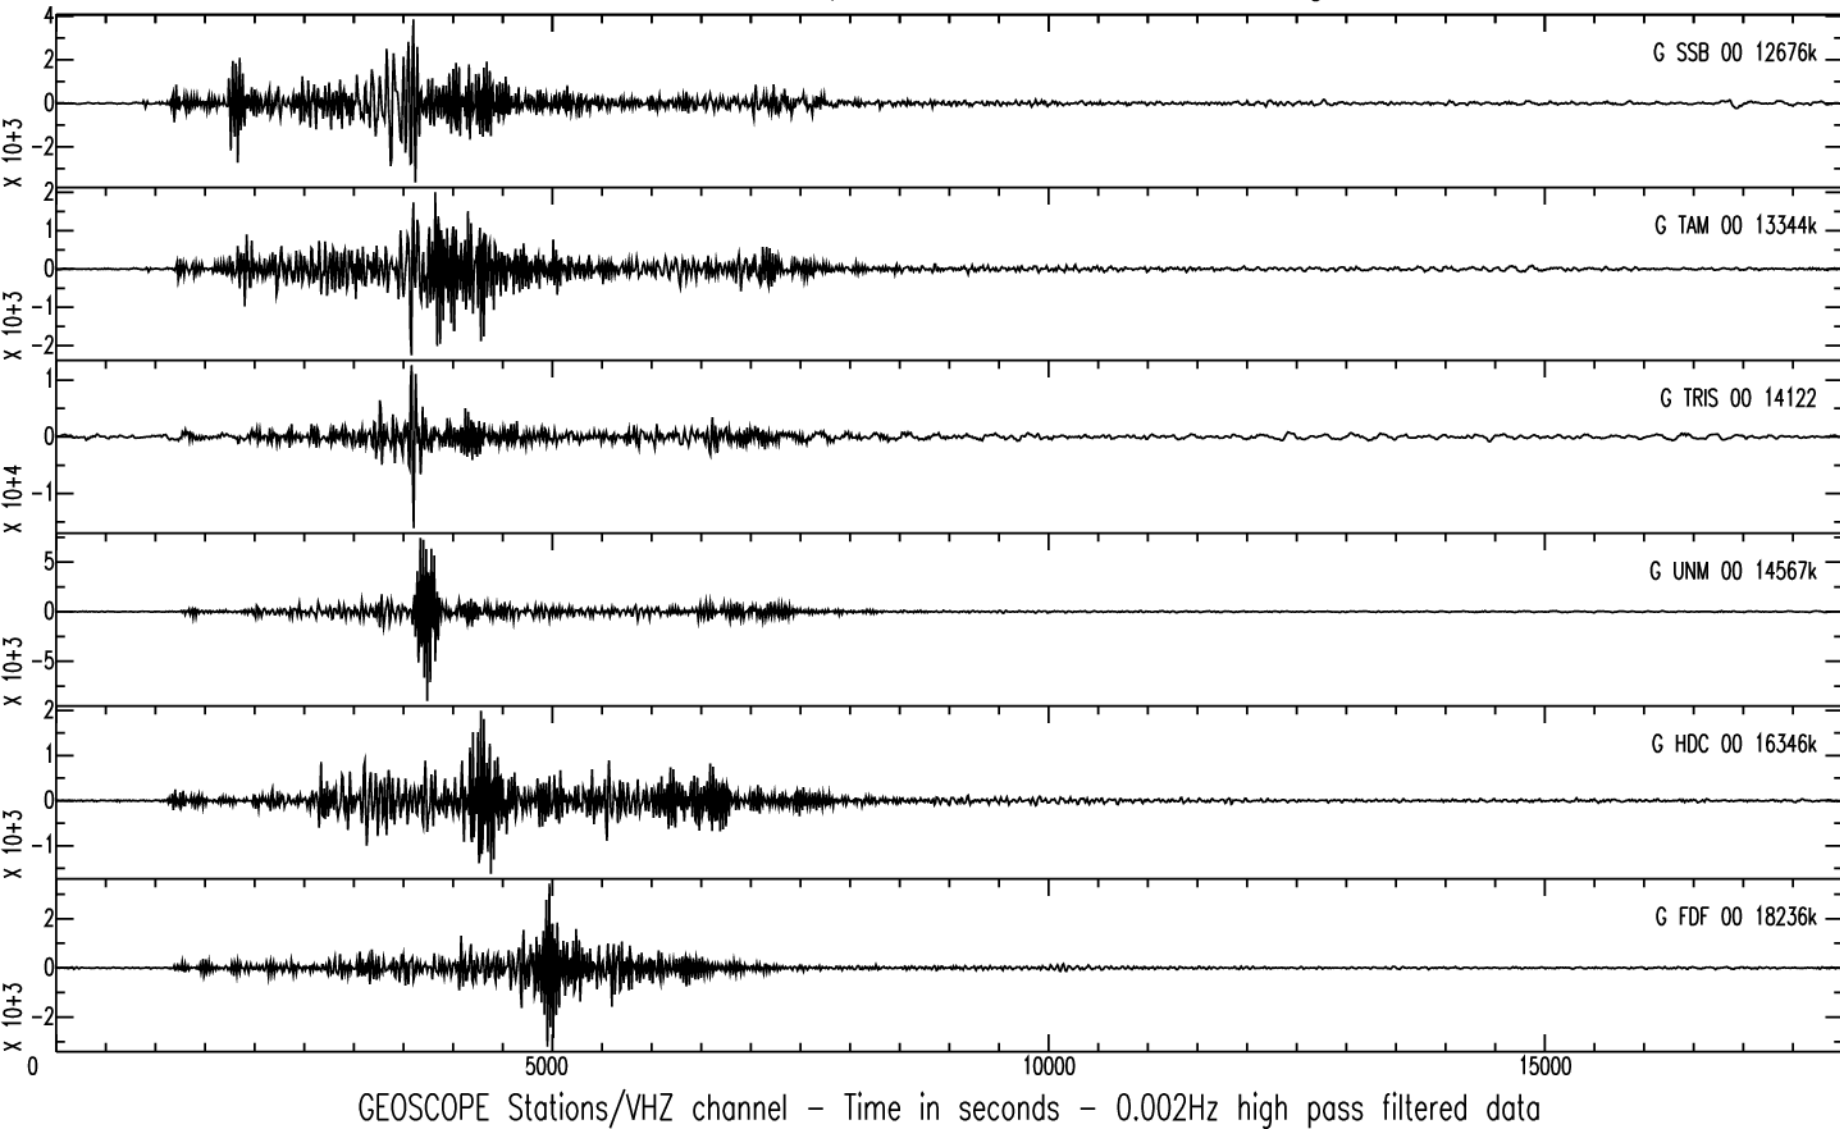

March 14th 2010 - Indonesia, Kepulauan Obi, M=6.4, origin time 00h57m46s UTC

March 14th 2010 - Indonesia, Kepulauan Obi, M=6.4, origin time 00h57m46s UTC