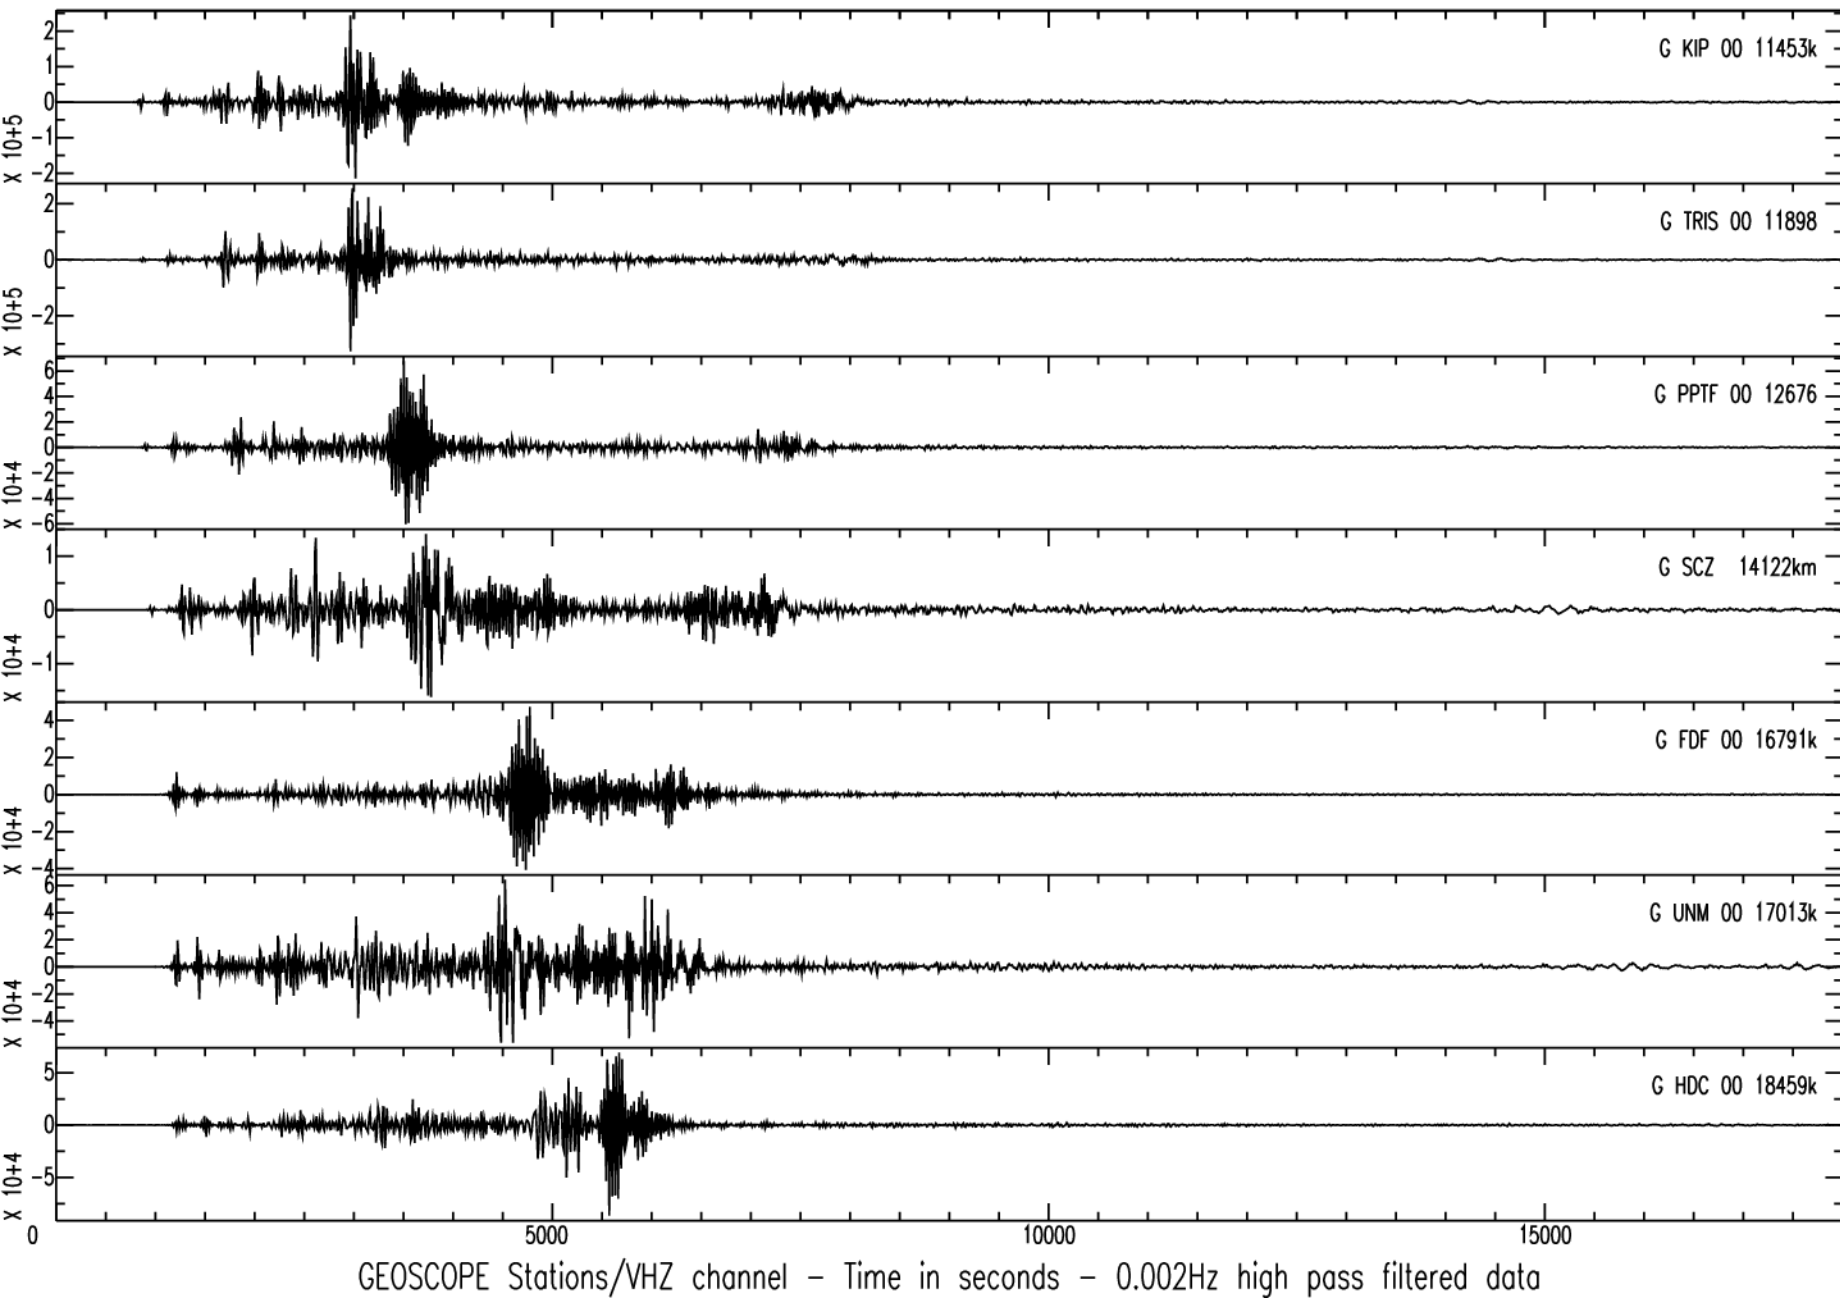

May 9th 2010 - Indonesia, N. Sumatra, M=7.2, origin time 05h59m43s UTC

May 9th 2010 - Indonesia, N. Sumatra, M=7.2, origin time 05h59m43s UTC