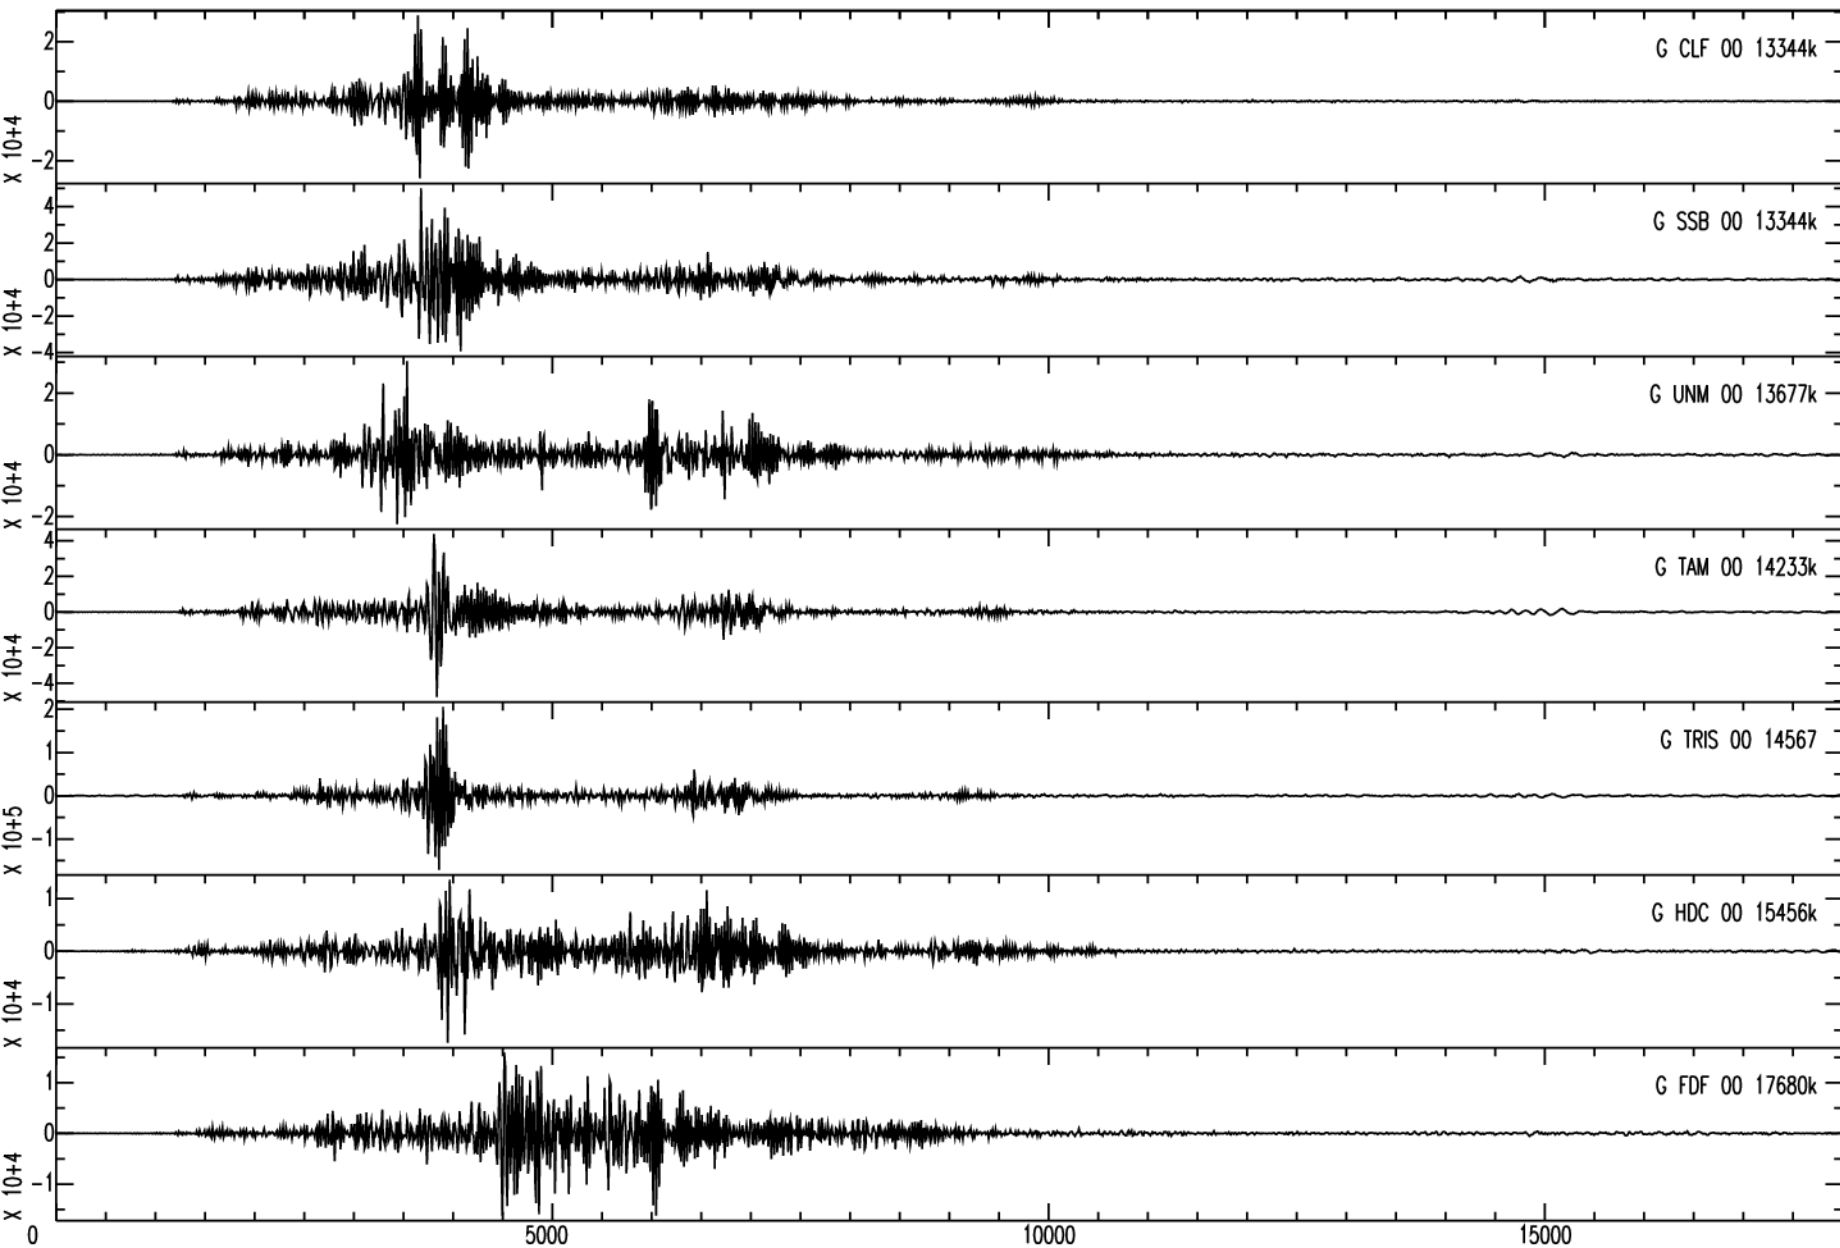

June 16th 2010 - Indonesia, N. Papua, M=7.0, origin time 03h16m30s UTC

GEOSCOPE Stations/VHZ channel - Time in seconds - 0.002Hz high pass filtered data

June 16th 2010 - Indonesia, N. Papua, M=7.0, origin time 03h16m30s UTC