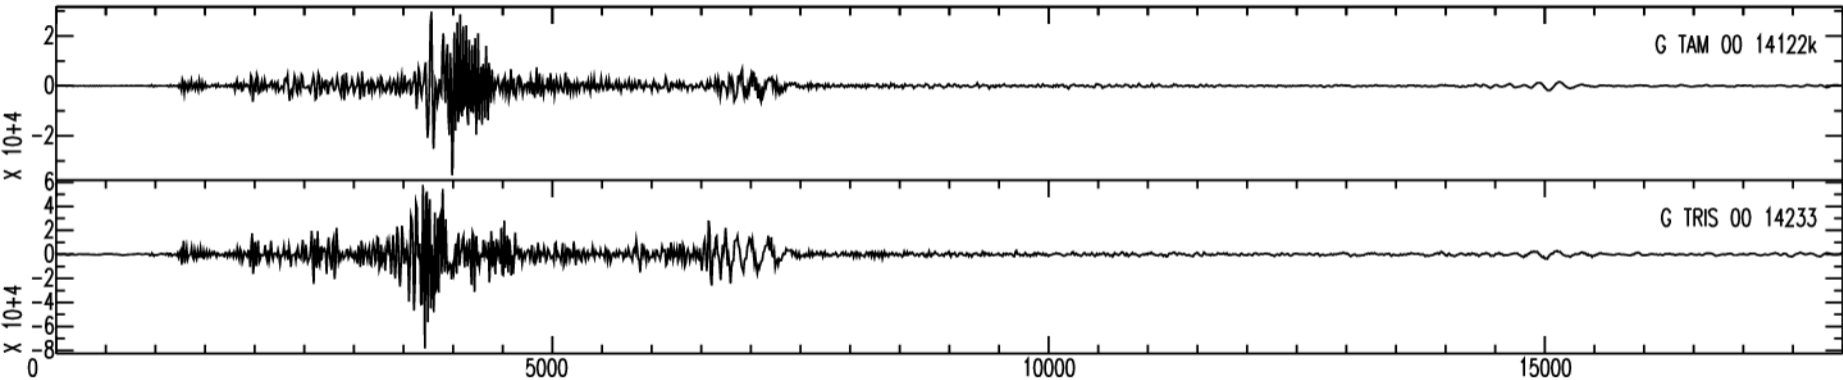

September 29th 2010 – Indonesia, Papua, M=7.2, origin time 17h11m24s UTC

GEOSCOPE Stations/VHZ channel – Time in seconds – 0.002Hz high pass filtered data

September 29th 2010 - Indonesia, Papua, M=7.2, origin time 17h11m24s UTC