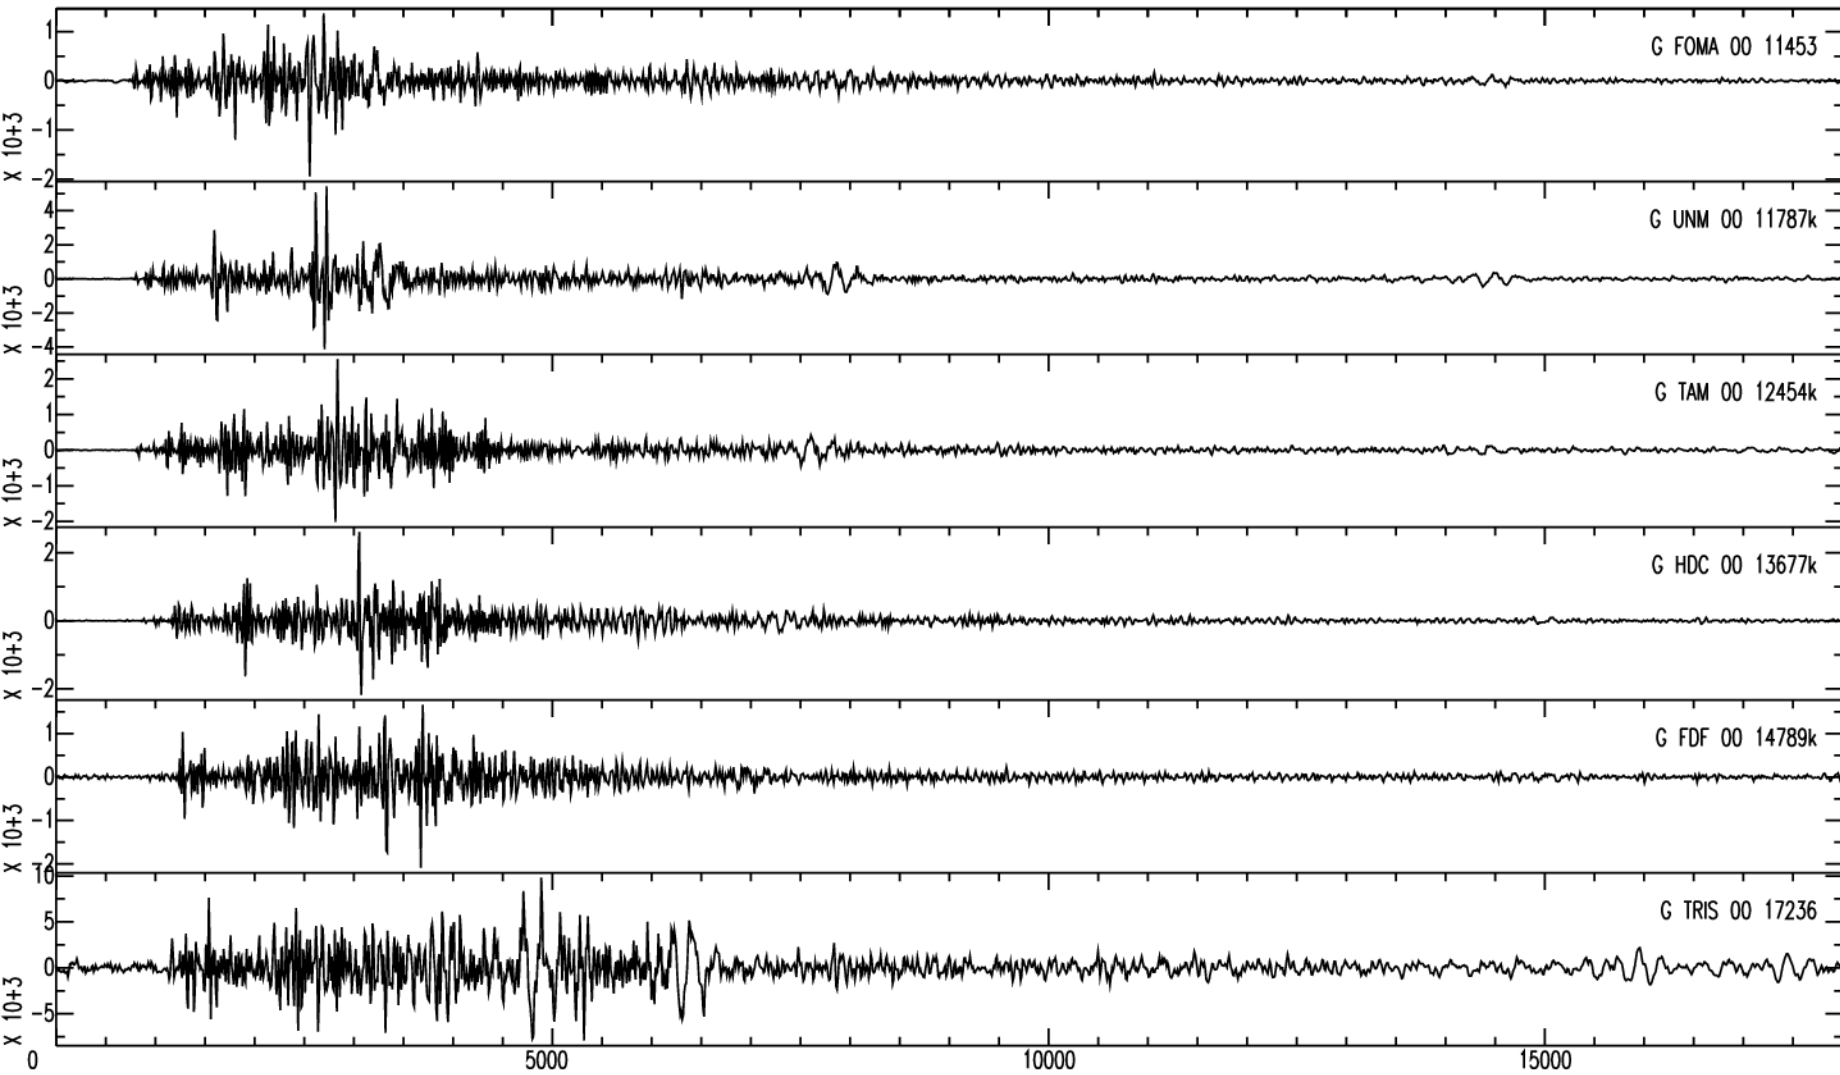

November 30th 2010 - Japan reg., Bonin isl., M=6.6, origin time 03h24m41s UTC

GEOSCOPE Stations/VHZ channel - Time in seconds - 0.002Hz high pass filtered data

November 30th 2010 - Japan reg., Bonin isl., M=6.6, origin time 03h24m41s UTC