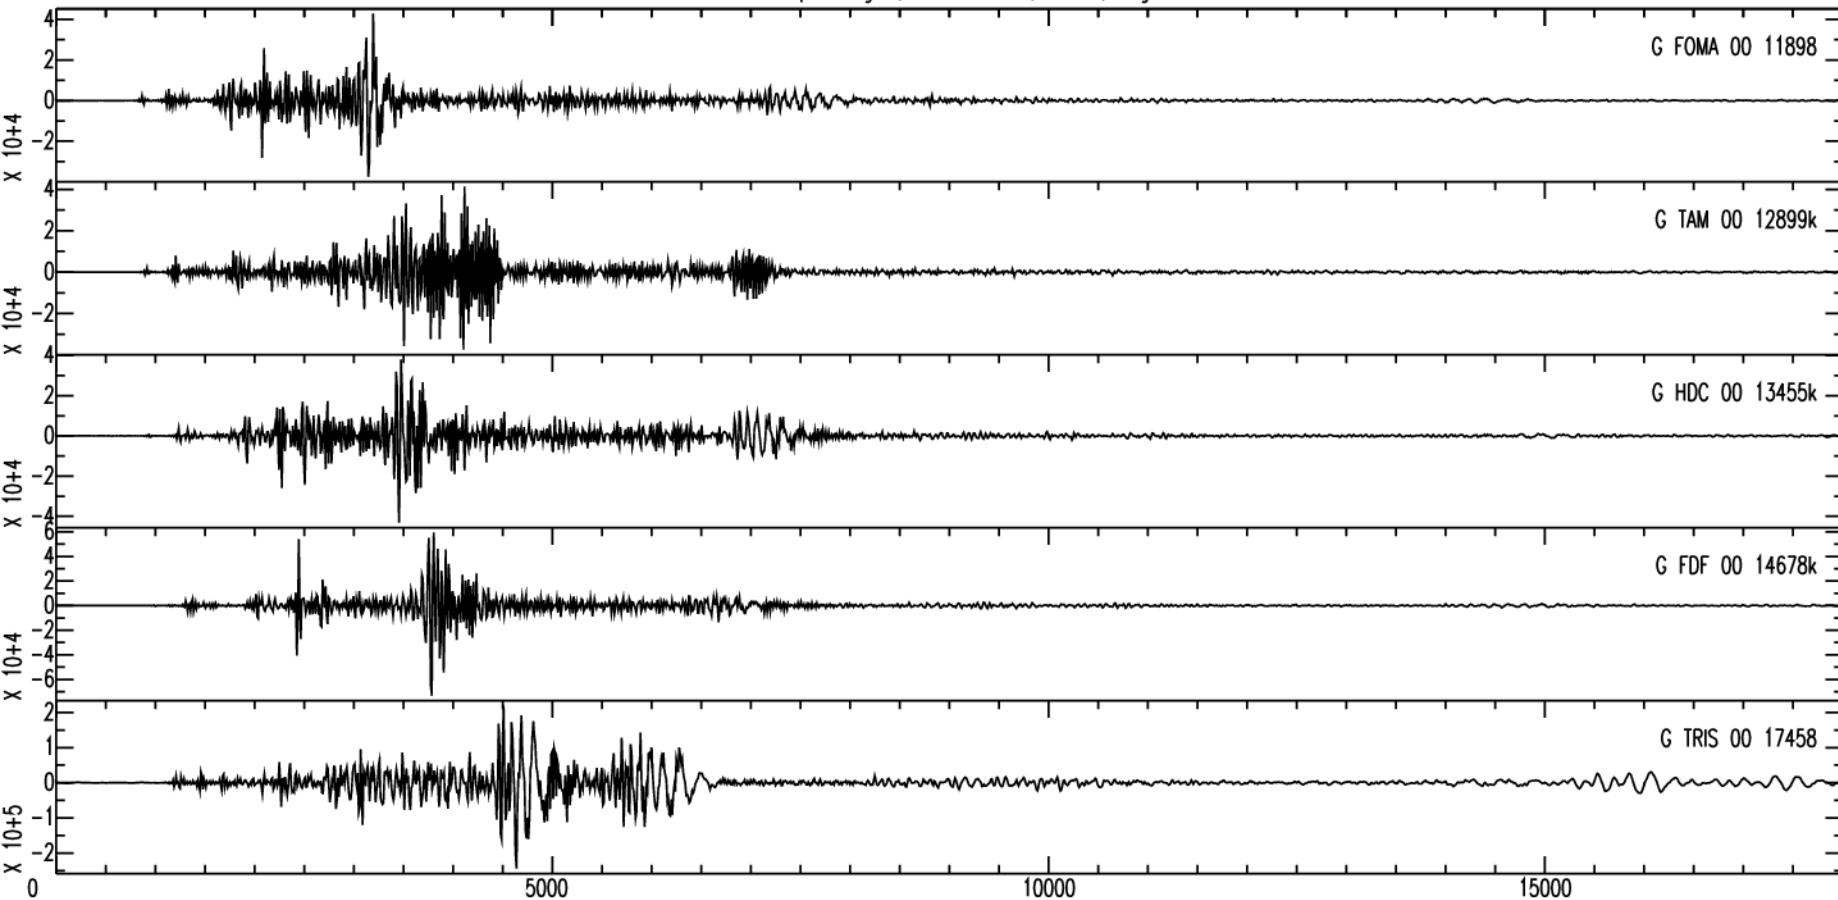

December 21th 2010 - Japan Region, Bonin Islands, M=7.4, origin time 17h19m41s UTC

GEOSCOPE Stations/VHZ channel - Time in seconds - 0.002Hz high pass filtered data

GEOSCOPE Stations/VHZ channel - Time in seconds - 0.002Hz high pass filtered data