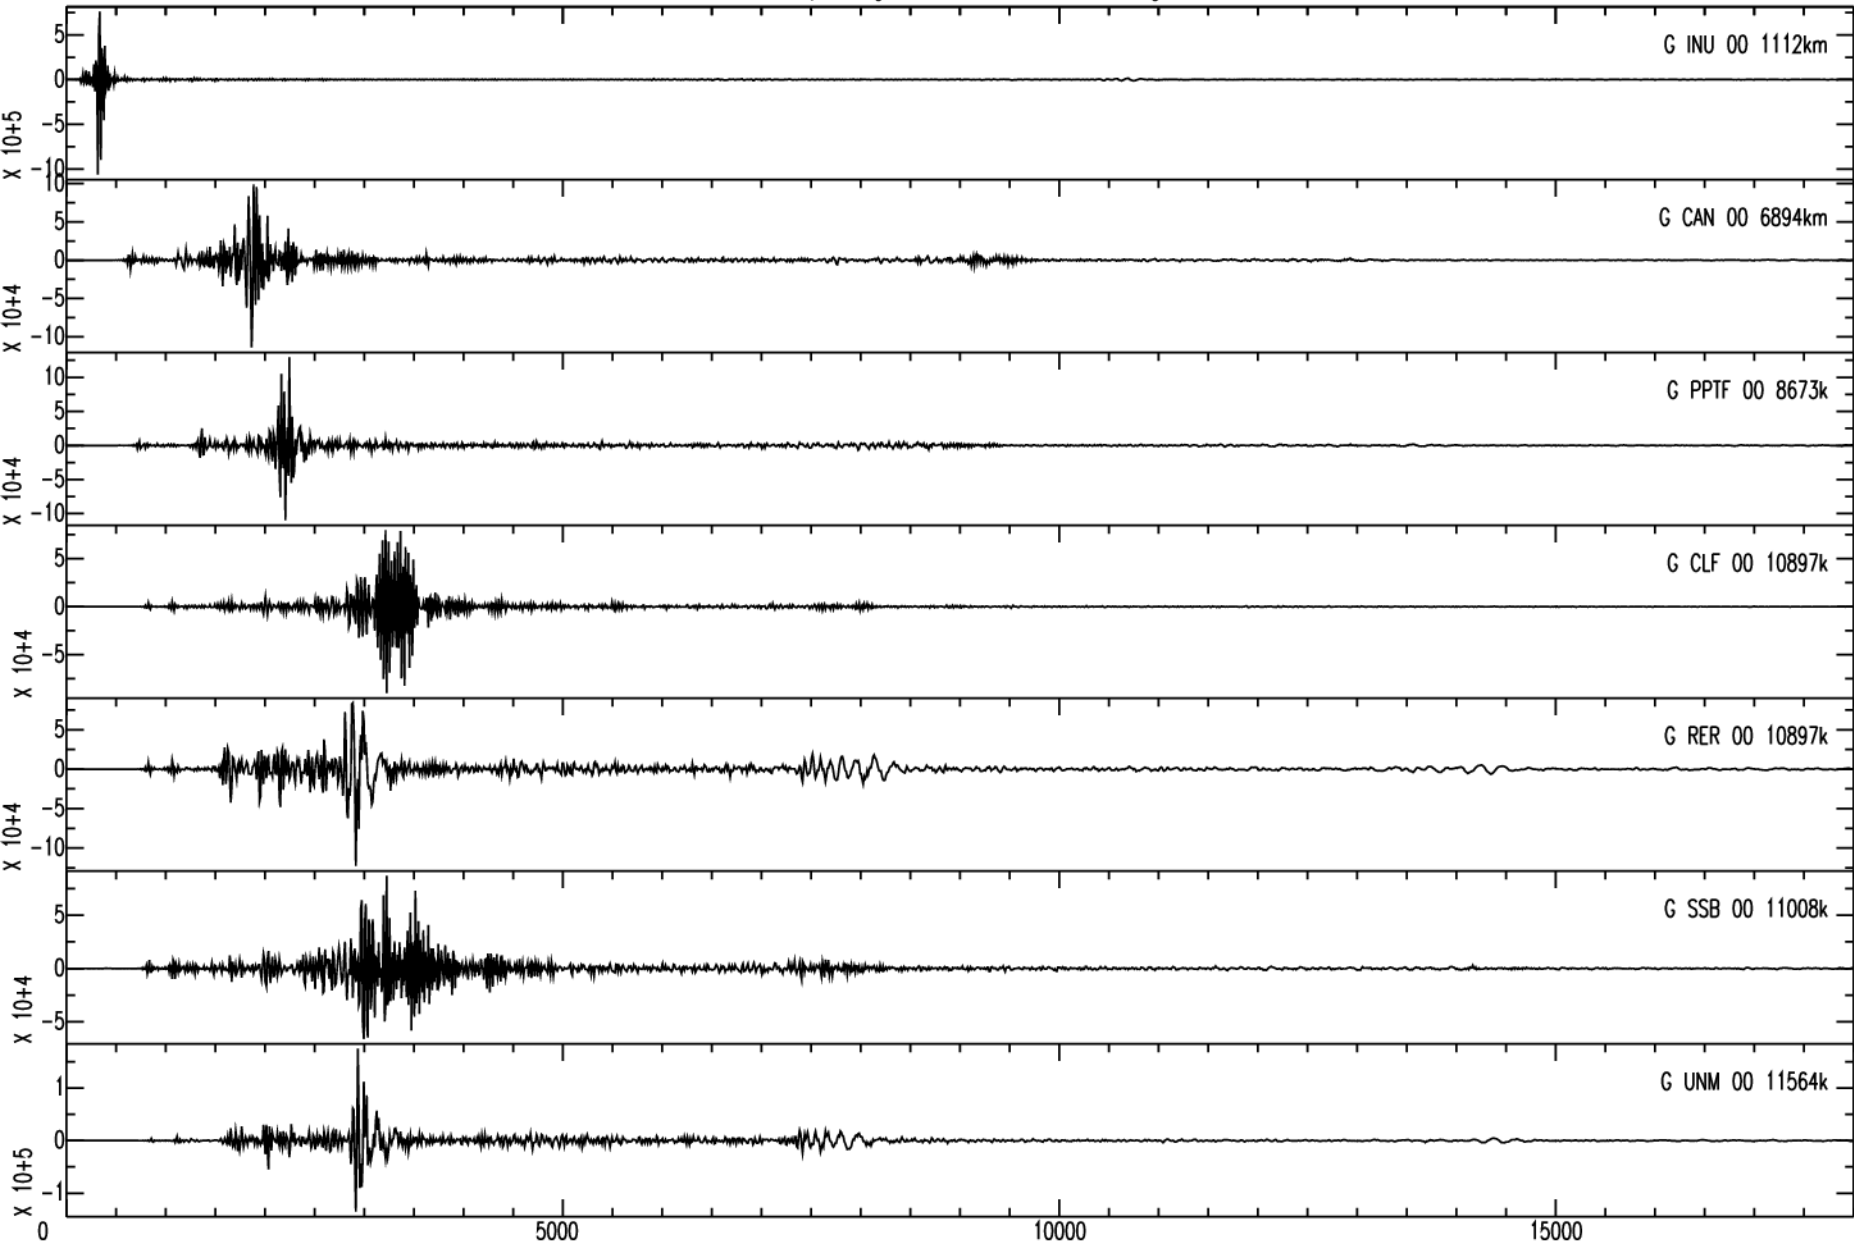

December 21th 2010 - Japan Region, Bonin Islands, M=7.4, origin time 17h19m41s UTC

GEOSCOPE Stations/VHZ channel - Time in seconds - 0.002Hz high pass filtered data

GEOSCOPE Stations/VHZ channel - Time in seconds - 0.002Hz high pass filtered data