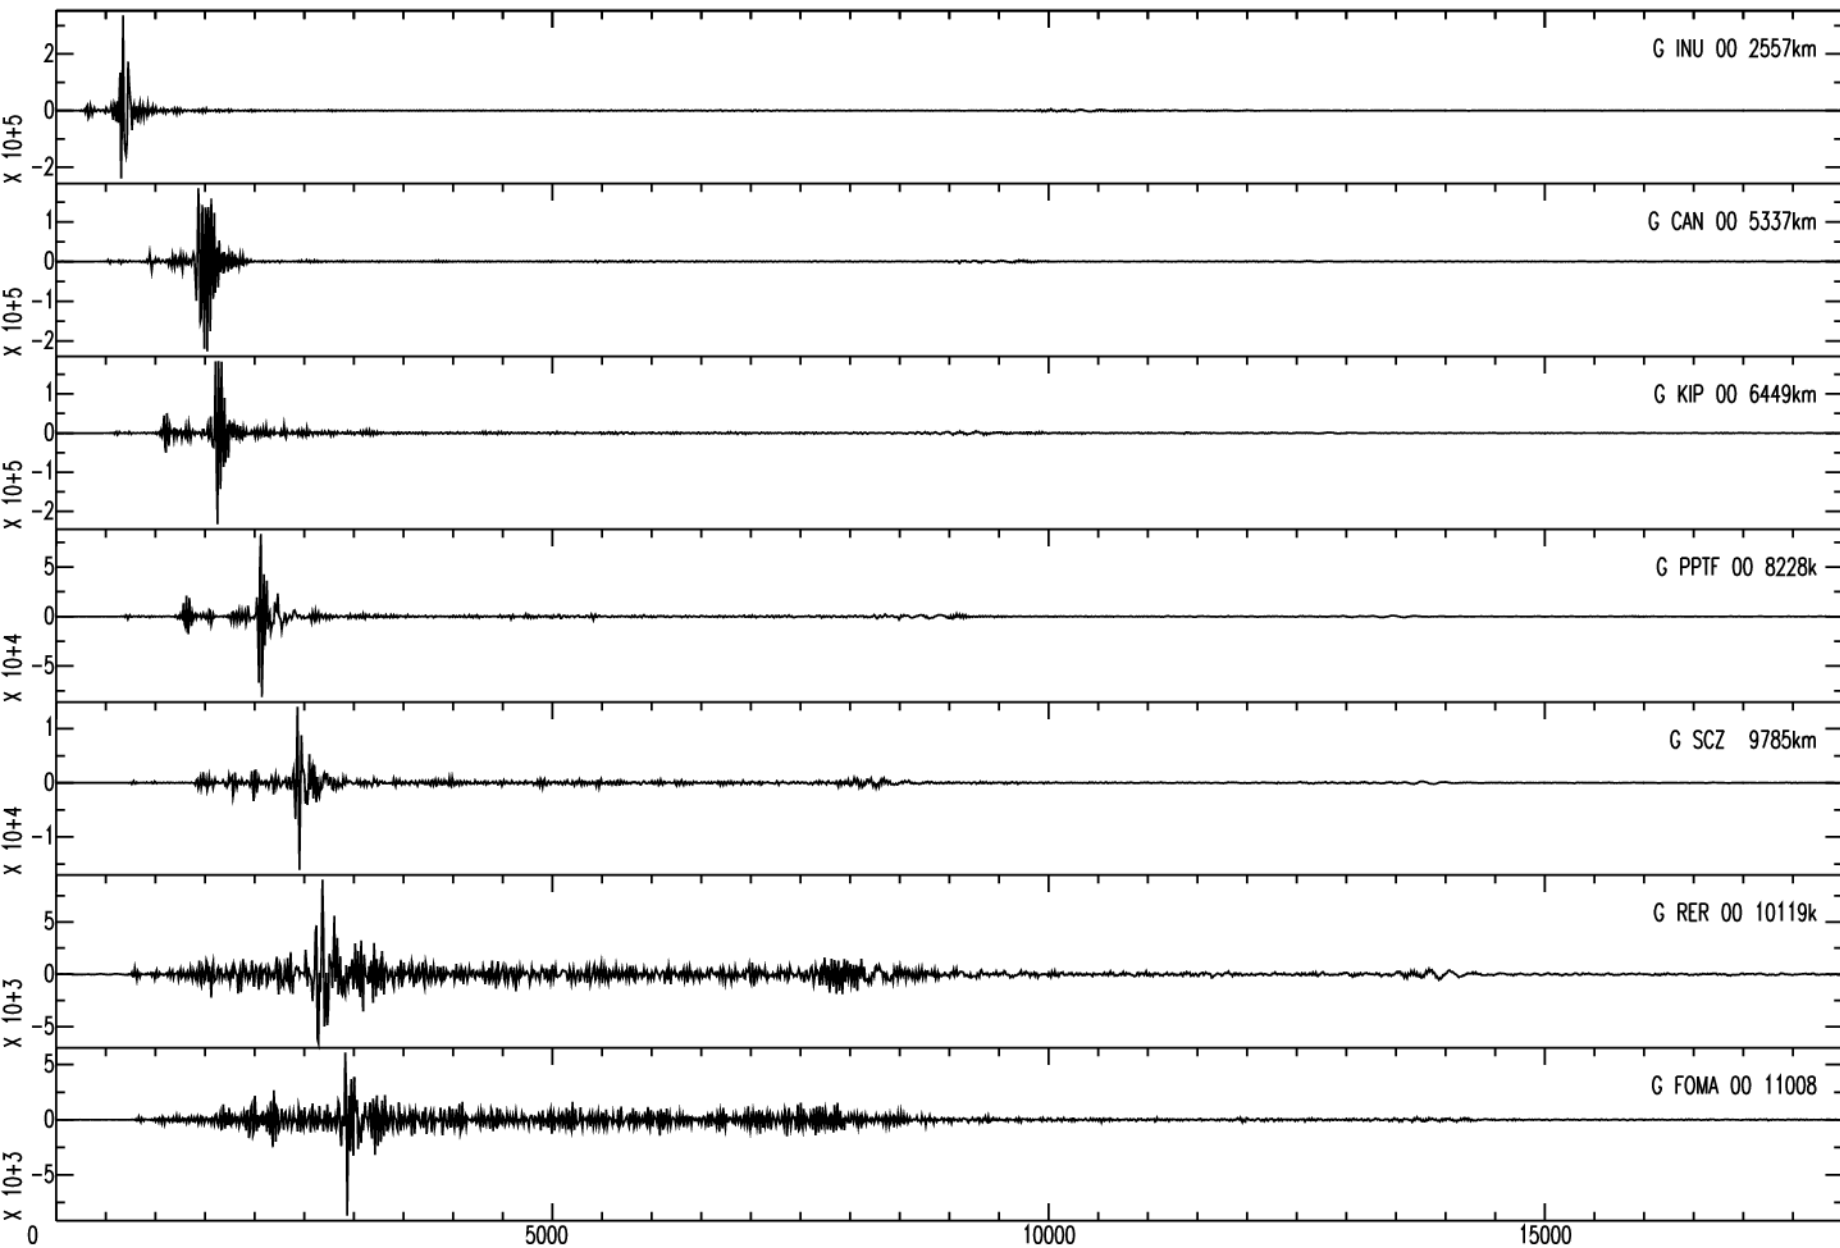

August 13th 2010 - Mariana islands reg., M=6.9, origin time 21h19m33s UTC

August 13th 2010 - Mariana islands reg., M=6.9, origin time 21h19m33s UTC

GEOSCOPE Stations/VHZ channel - Time in seconds - 0.002Hz high pass filtered data