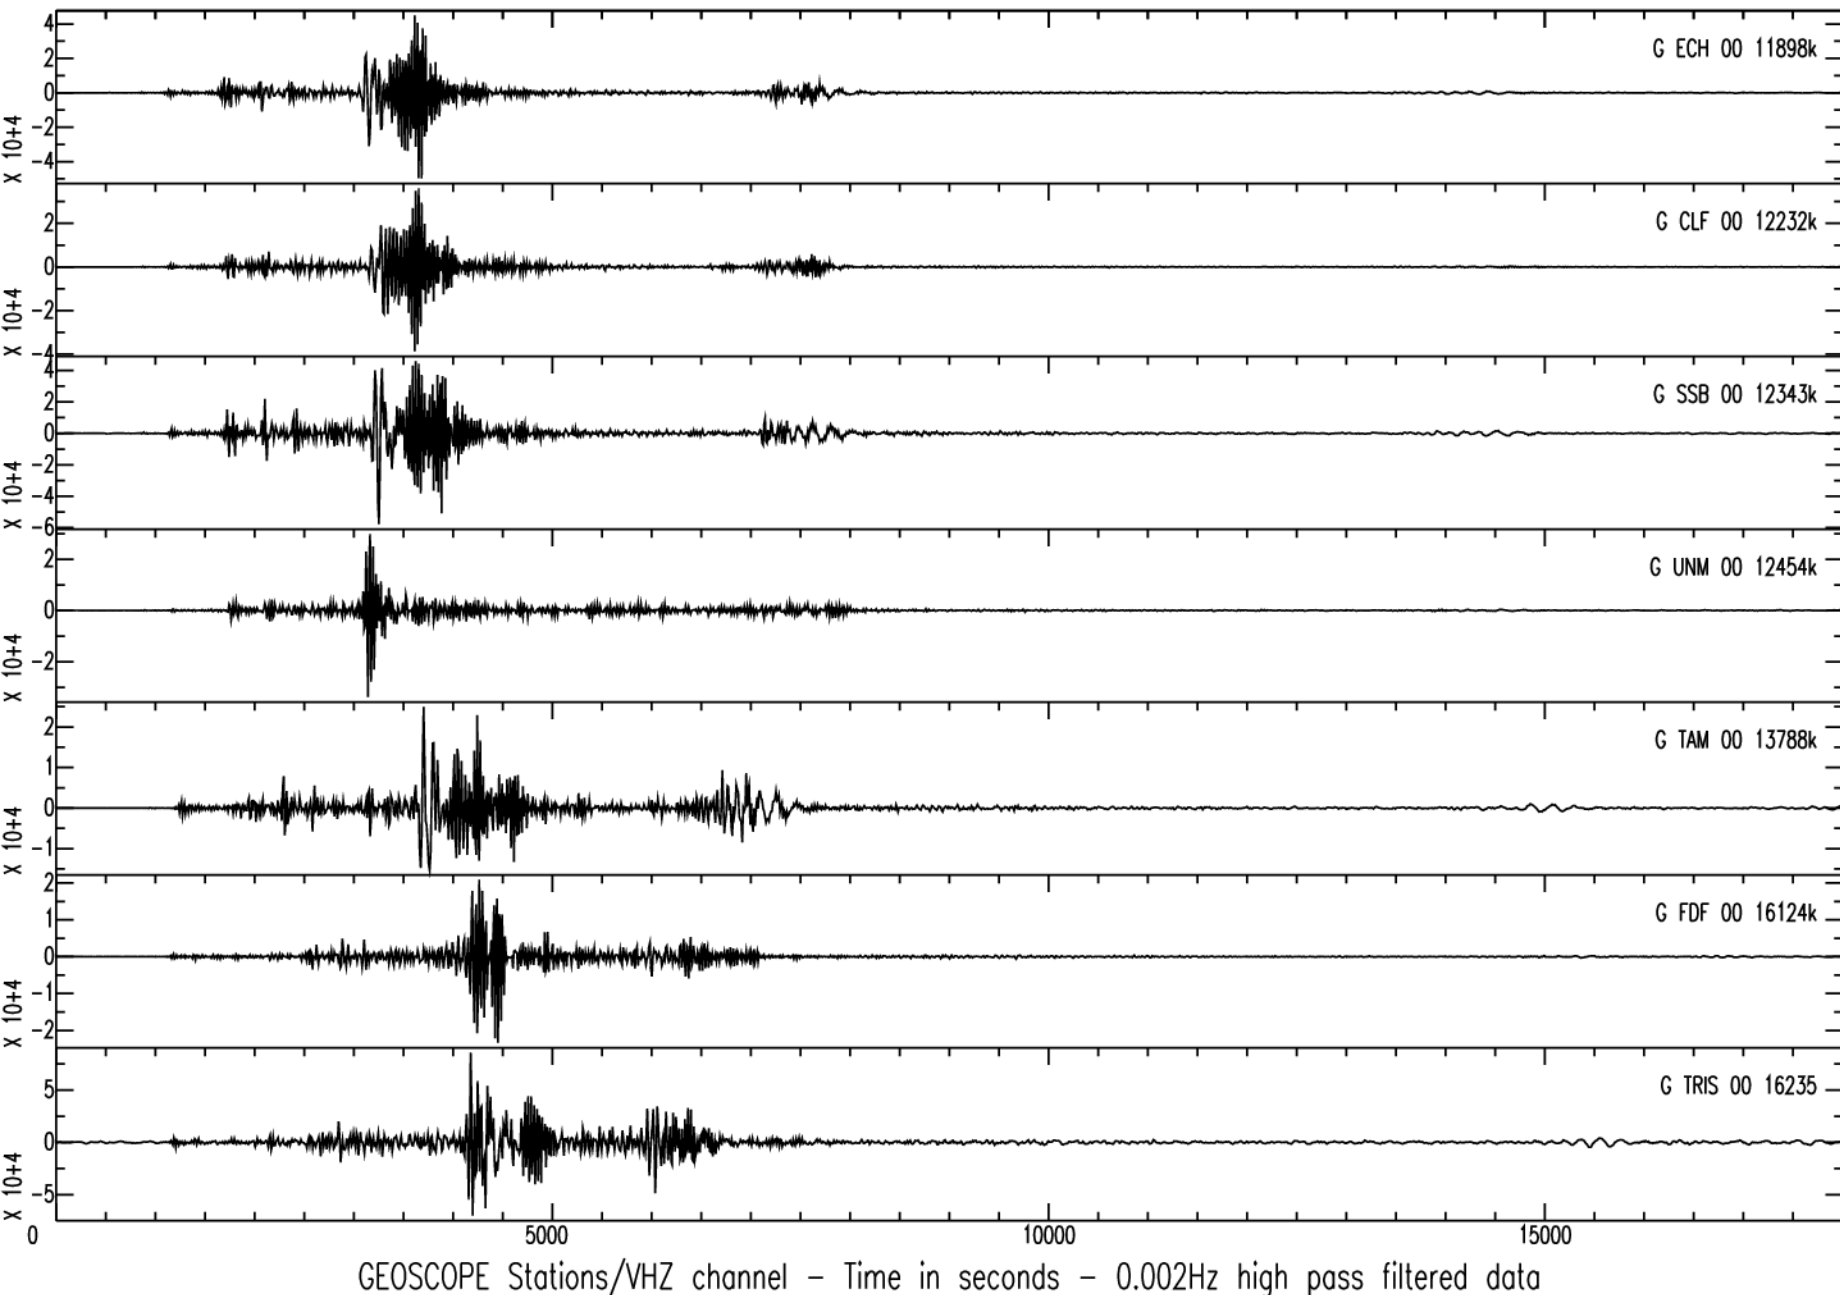

August 13th 2010 - Mariana islands reg., M=6.9, origin time 21h19m33s UTC

August 13th 2010 - Mariana islands reg., M=6.9, origin time 21h19m33s UTC

GEOSCOPE Stations/VHZ channel - Time in seconds - 0.002Hz high pass filtered data