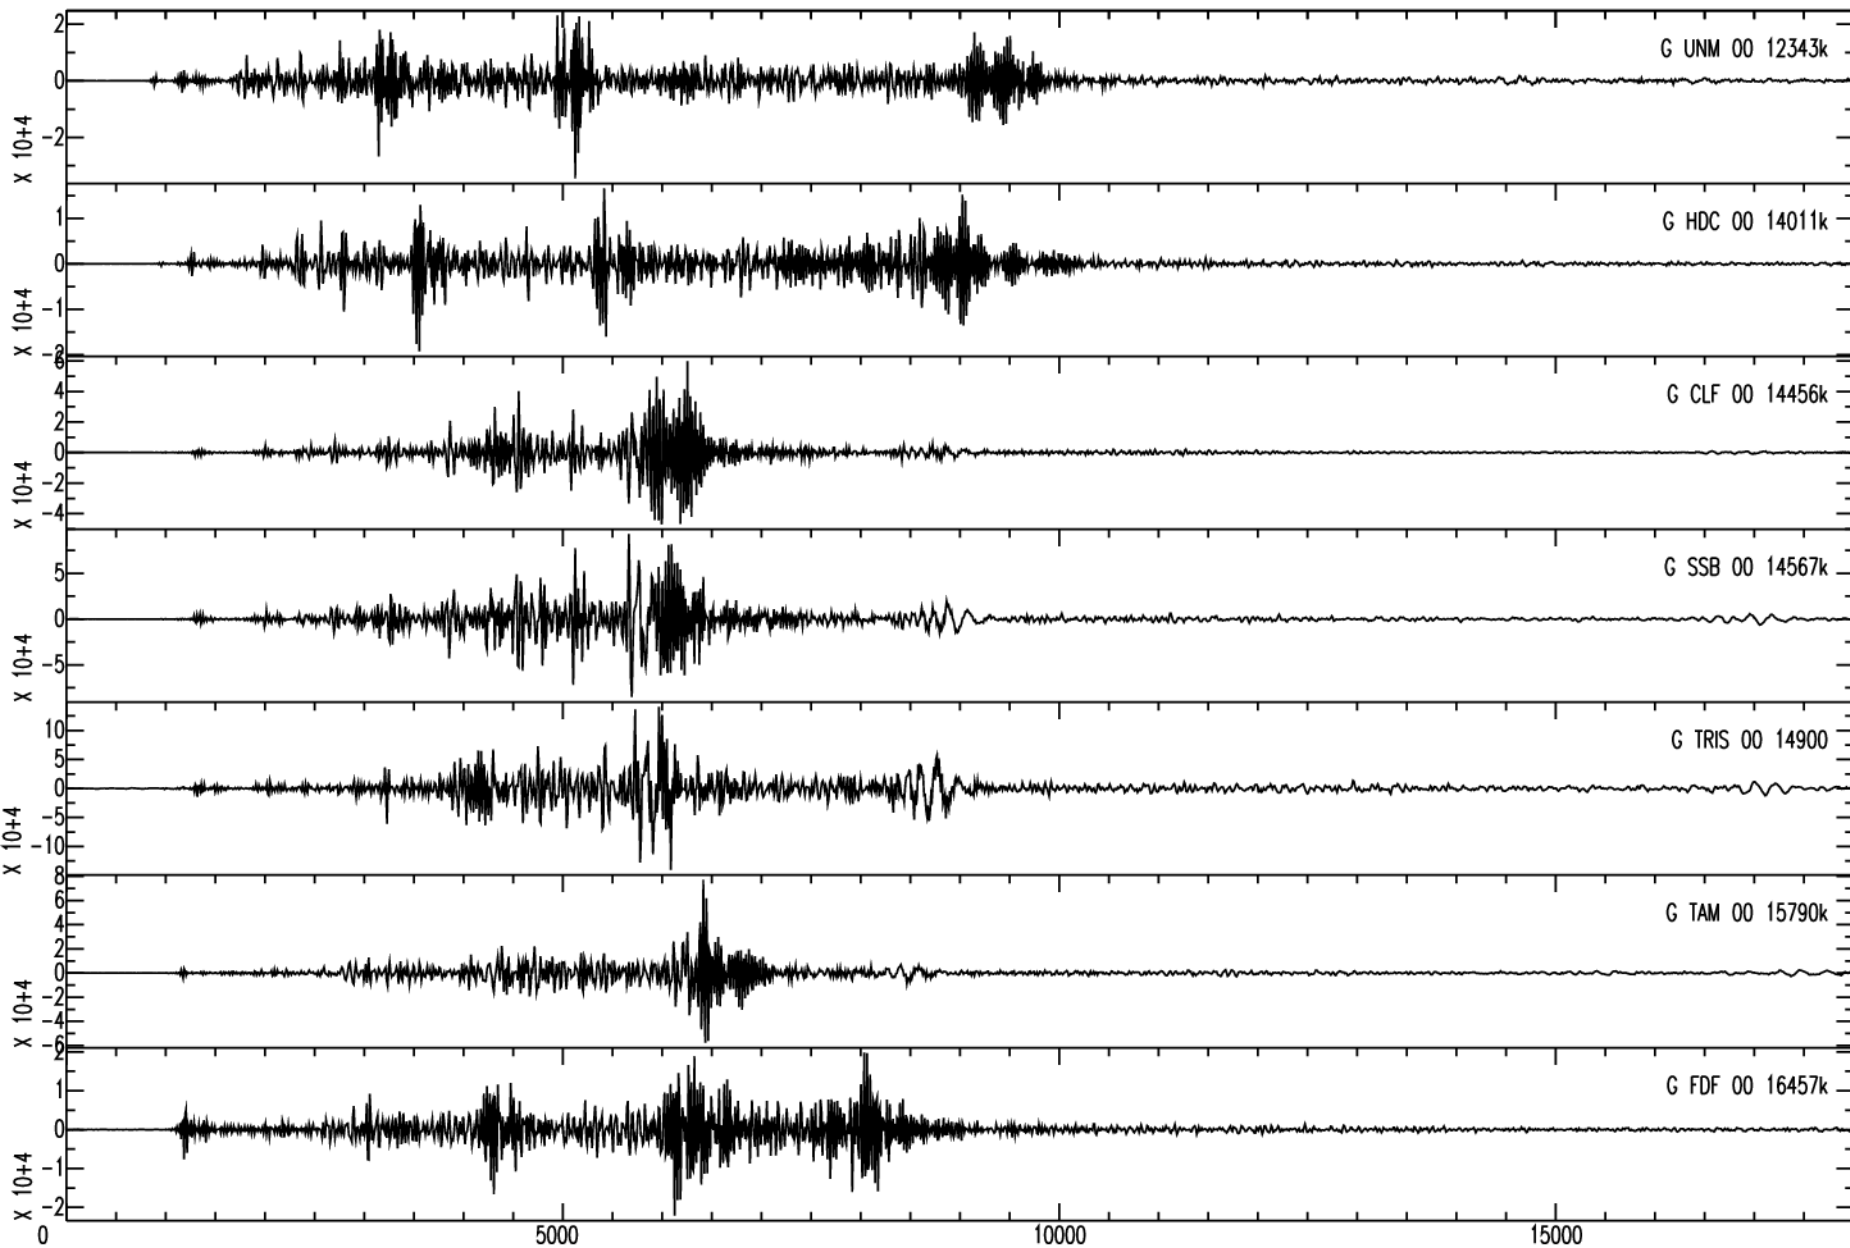

July 18th 2010 - New Britain reg., P.N.G., M=6.9, origin time 13h04m11s UTC

GEOSCOPE Stations/VHZ channel - Time in seconds - 0.002Hz high pass filtered data

July 18th 2010 - New Britain reg., P.N.G., M=6.9, origin time 13h04m11s UTC