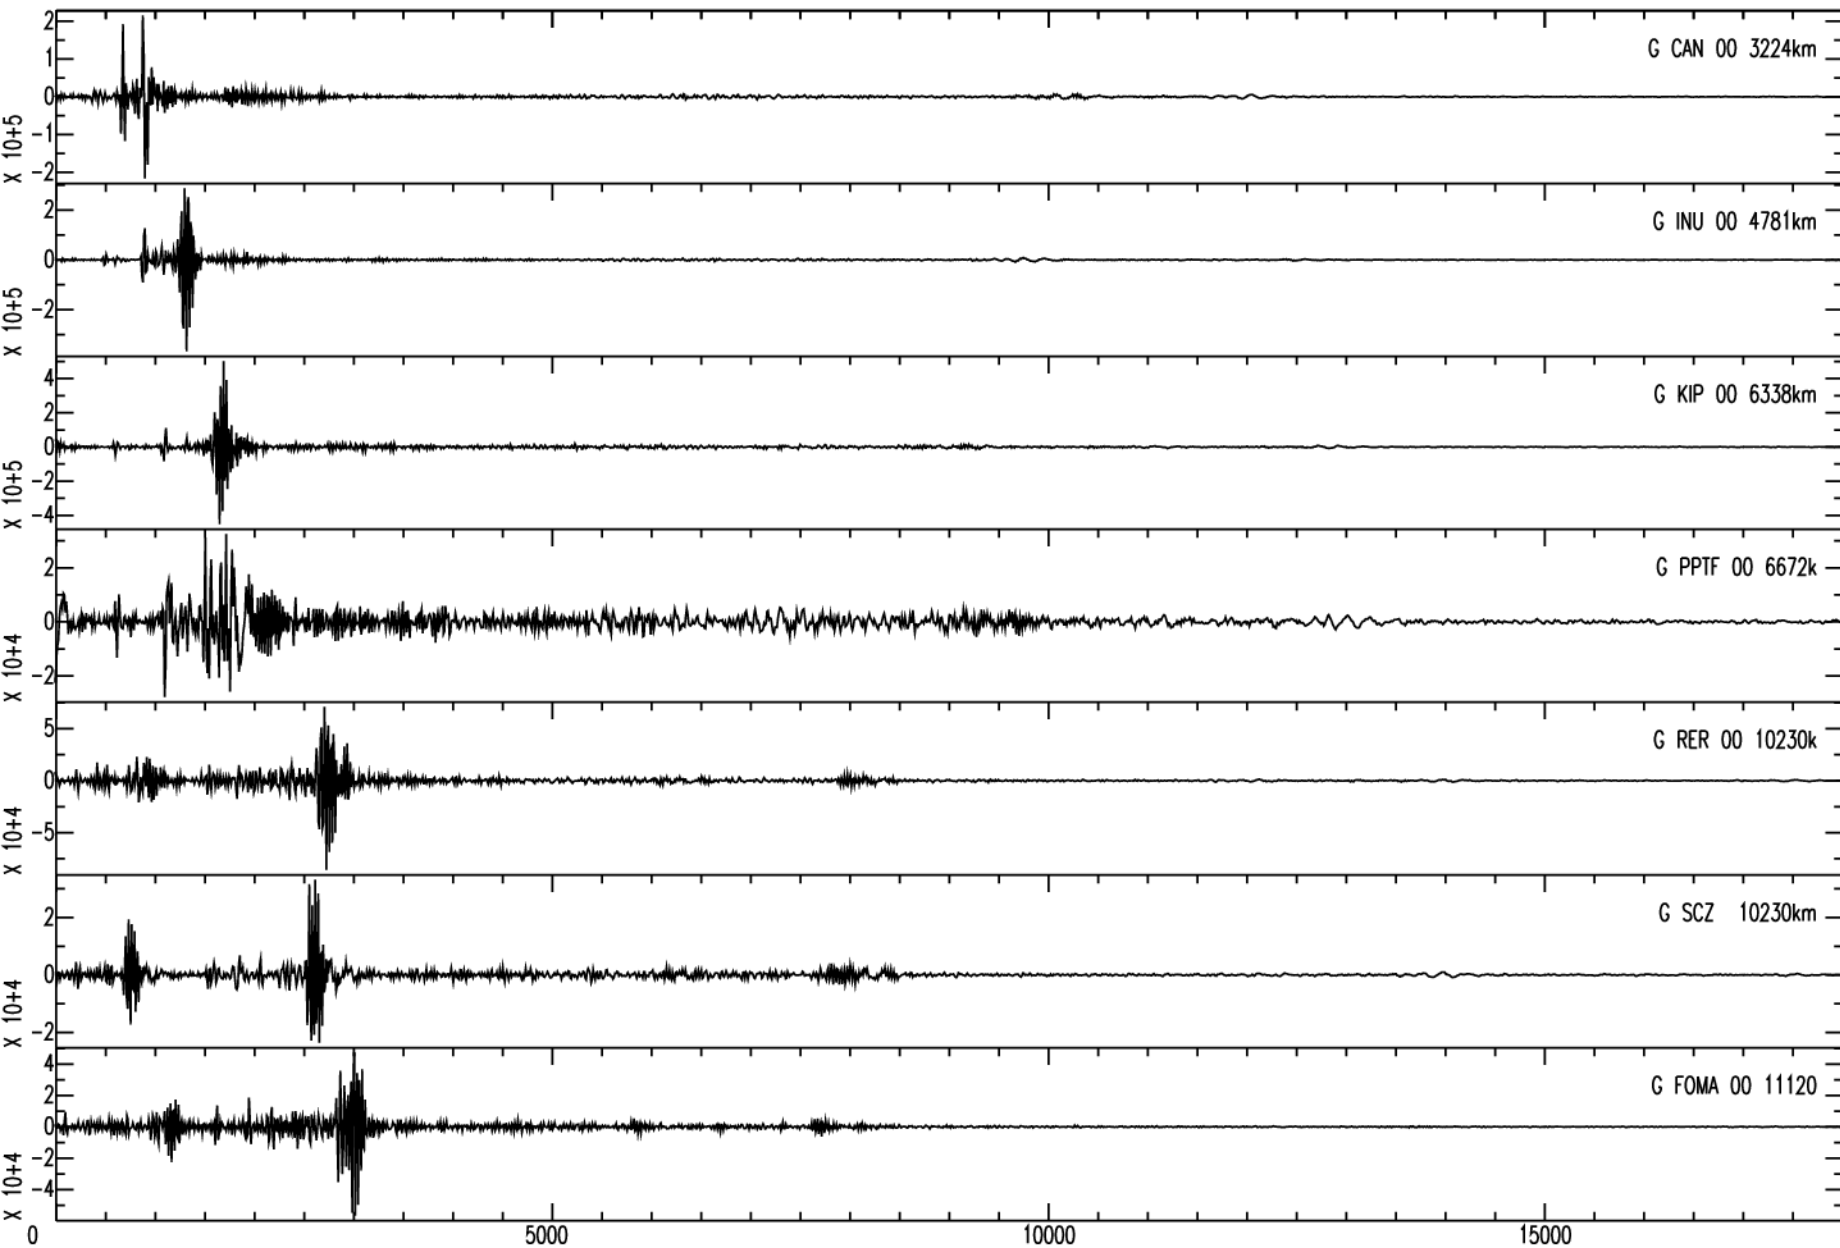

July 18th 2010 - New Britain reg., P.N.G., M=7.3, origin time 13h35m03s UTC

GEOSCOPE Stations/VHZ channel - Time in seconds - 0.002Hz high pass filtered data

July 18th 2010 - New Britain reg., P.N.G., M=7.3, origin time 13h35m03s UTC

GEOSCOPE Stations/VHZ channel - Time in seconds - 0.002Hz high pass filtered data