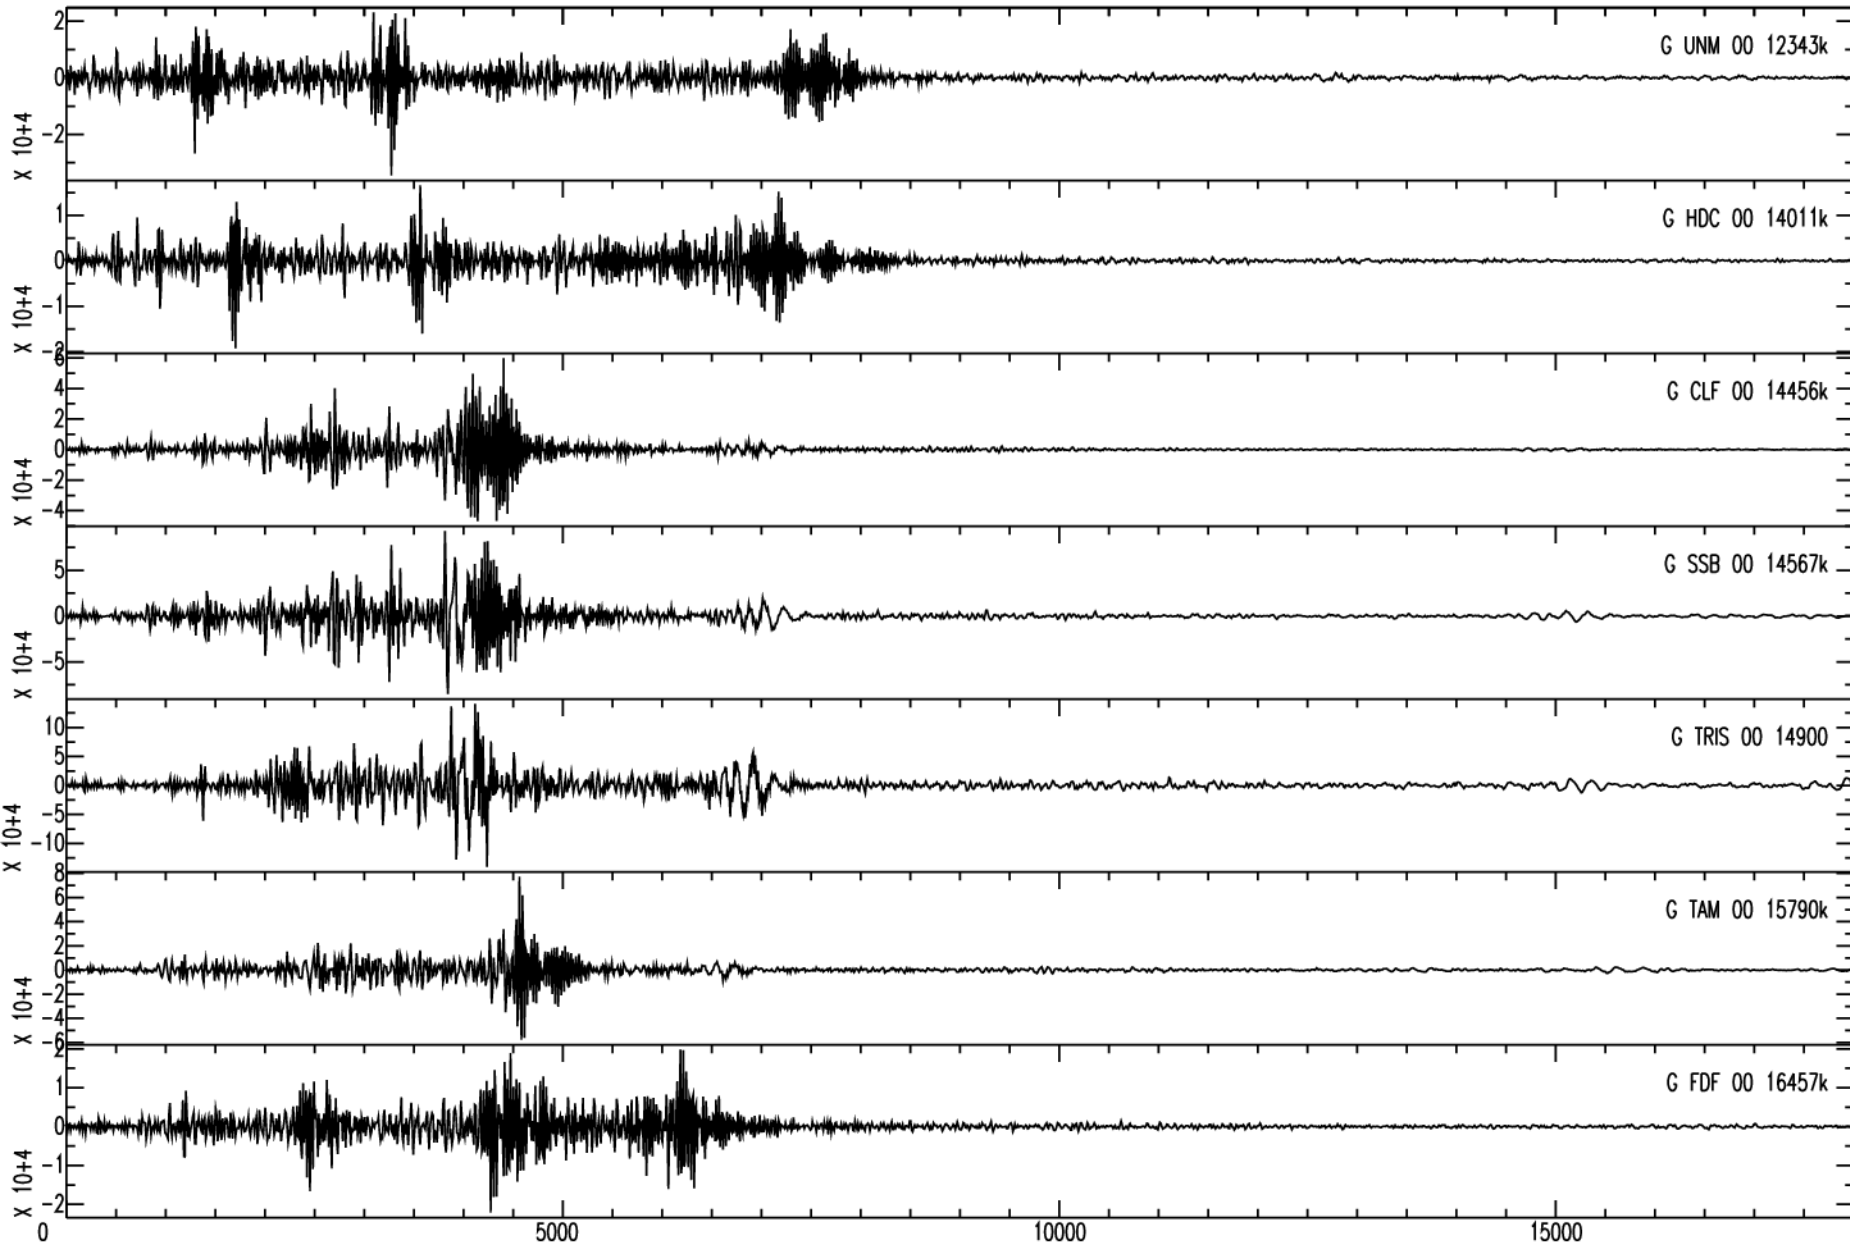

July 18th 2010 - New Britain reg., P.N.G., M=7.3, origin time 13h35m03s UTC

GEOSCOPE Stations/VHZ channel - Time in seconds - 0.002Hz high pass filtered data

July 18th 2010 - New Britain reg., P.N.G., M=7.3, origin time 13h35m03s UTC

GEOSCOPE Stations/VHZ channel - Time in seconds - 0.002Hz high pass filtered data