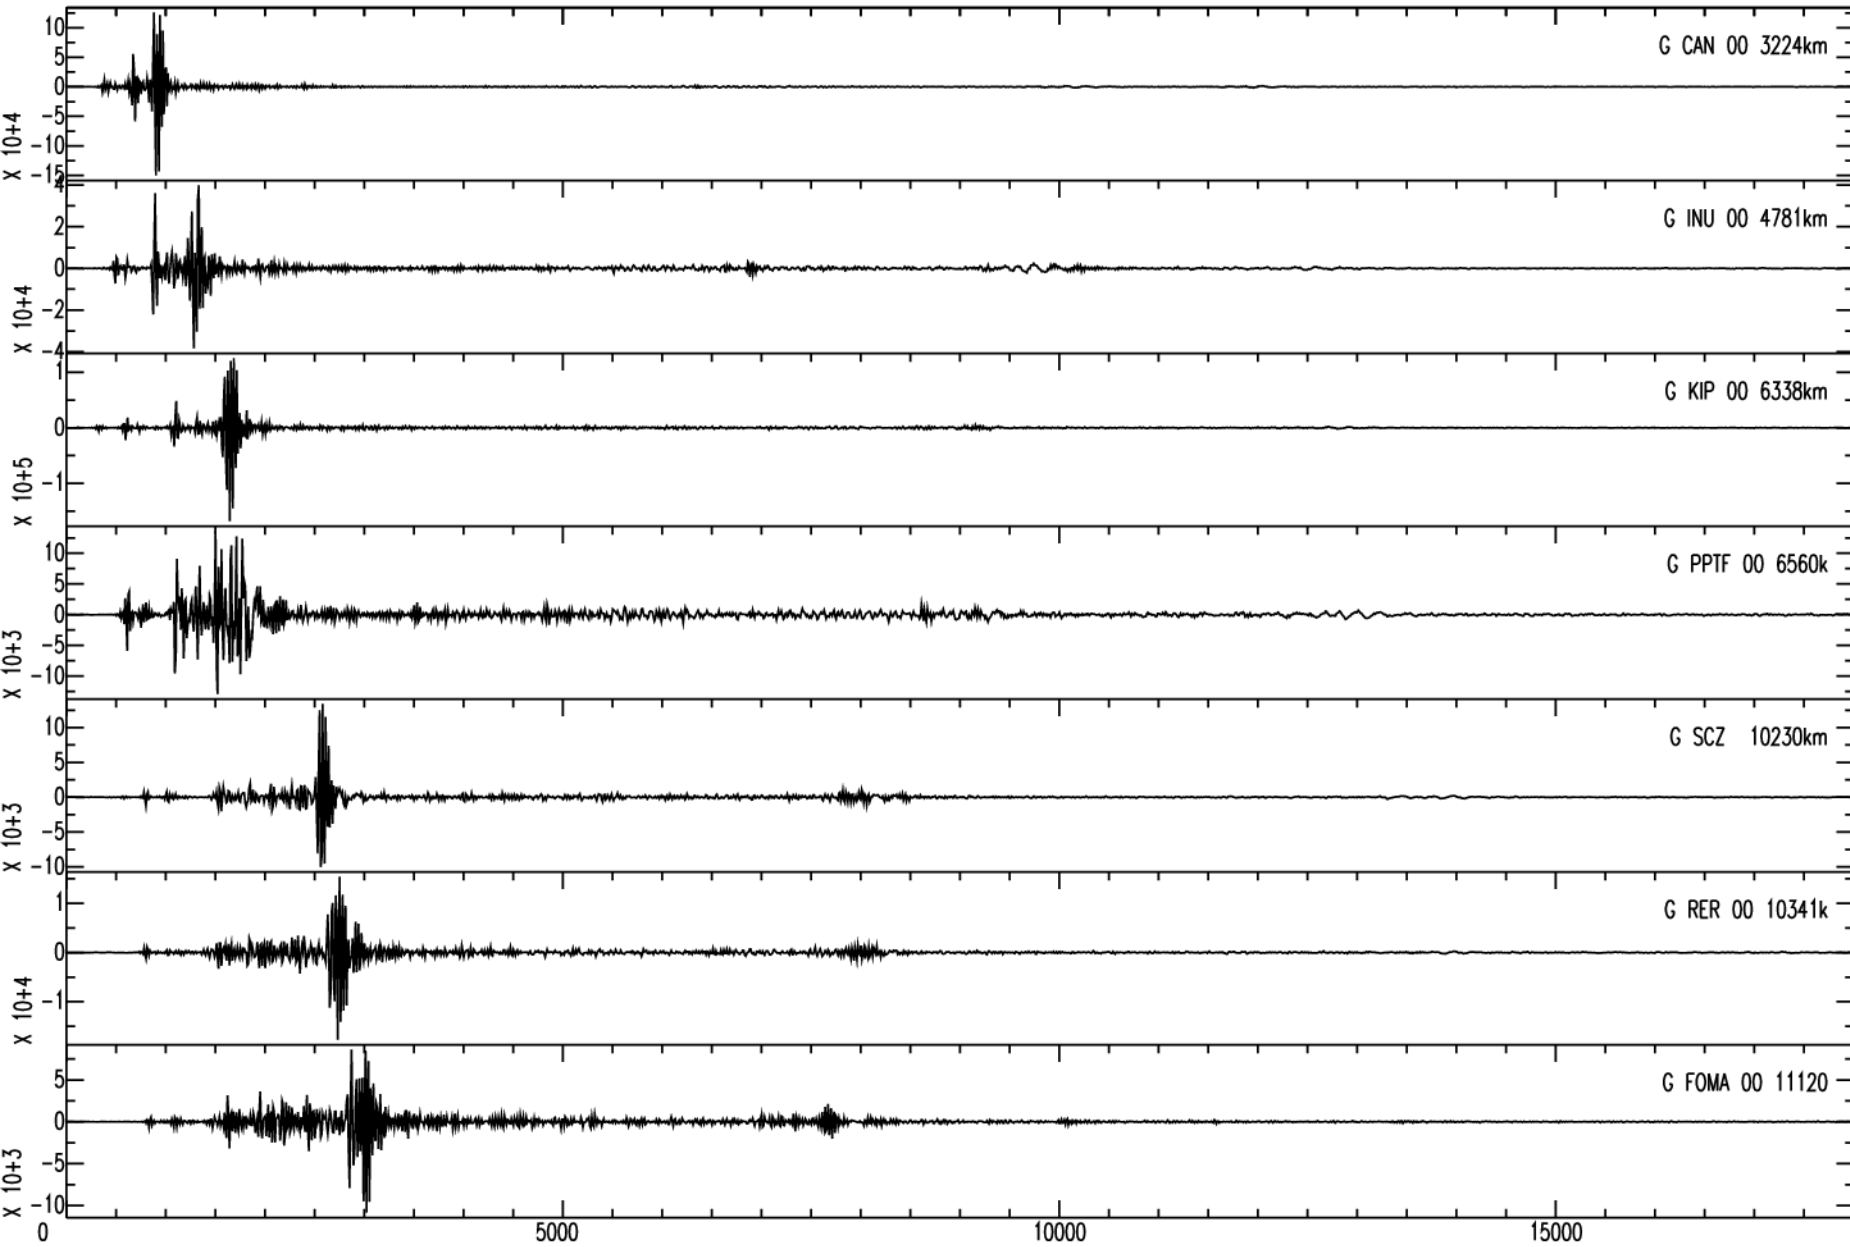

August 4th 2010 - Papua New Guinea, M=7.0, origin time 22h01m44s UTC

GEOSCOPE Stations/VHZ channel - Time in seconds - 0.002Hz high pass filtered data

August 4th 2010 - Papua New Guinea, M=7.0, origin time 22h01m44s UTC

GEOSCOPE Stations/VHZ channel - Time in seconds - 0.002Hz high pass filtered data