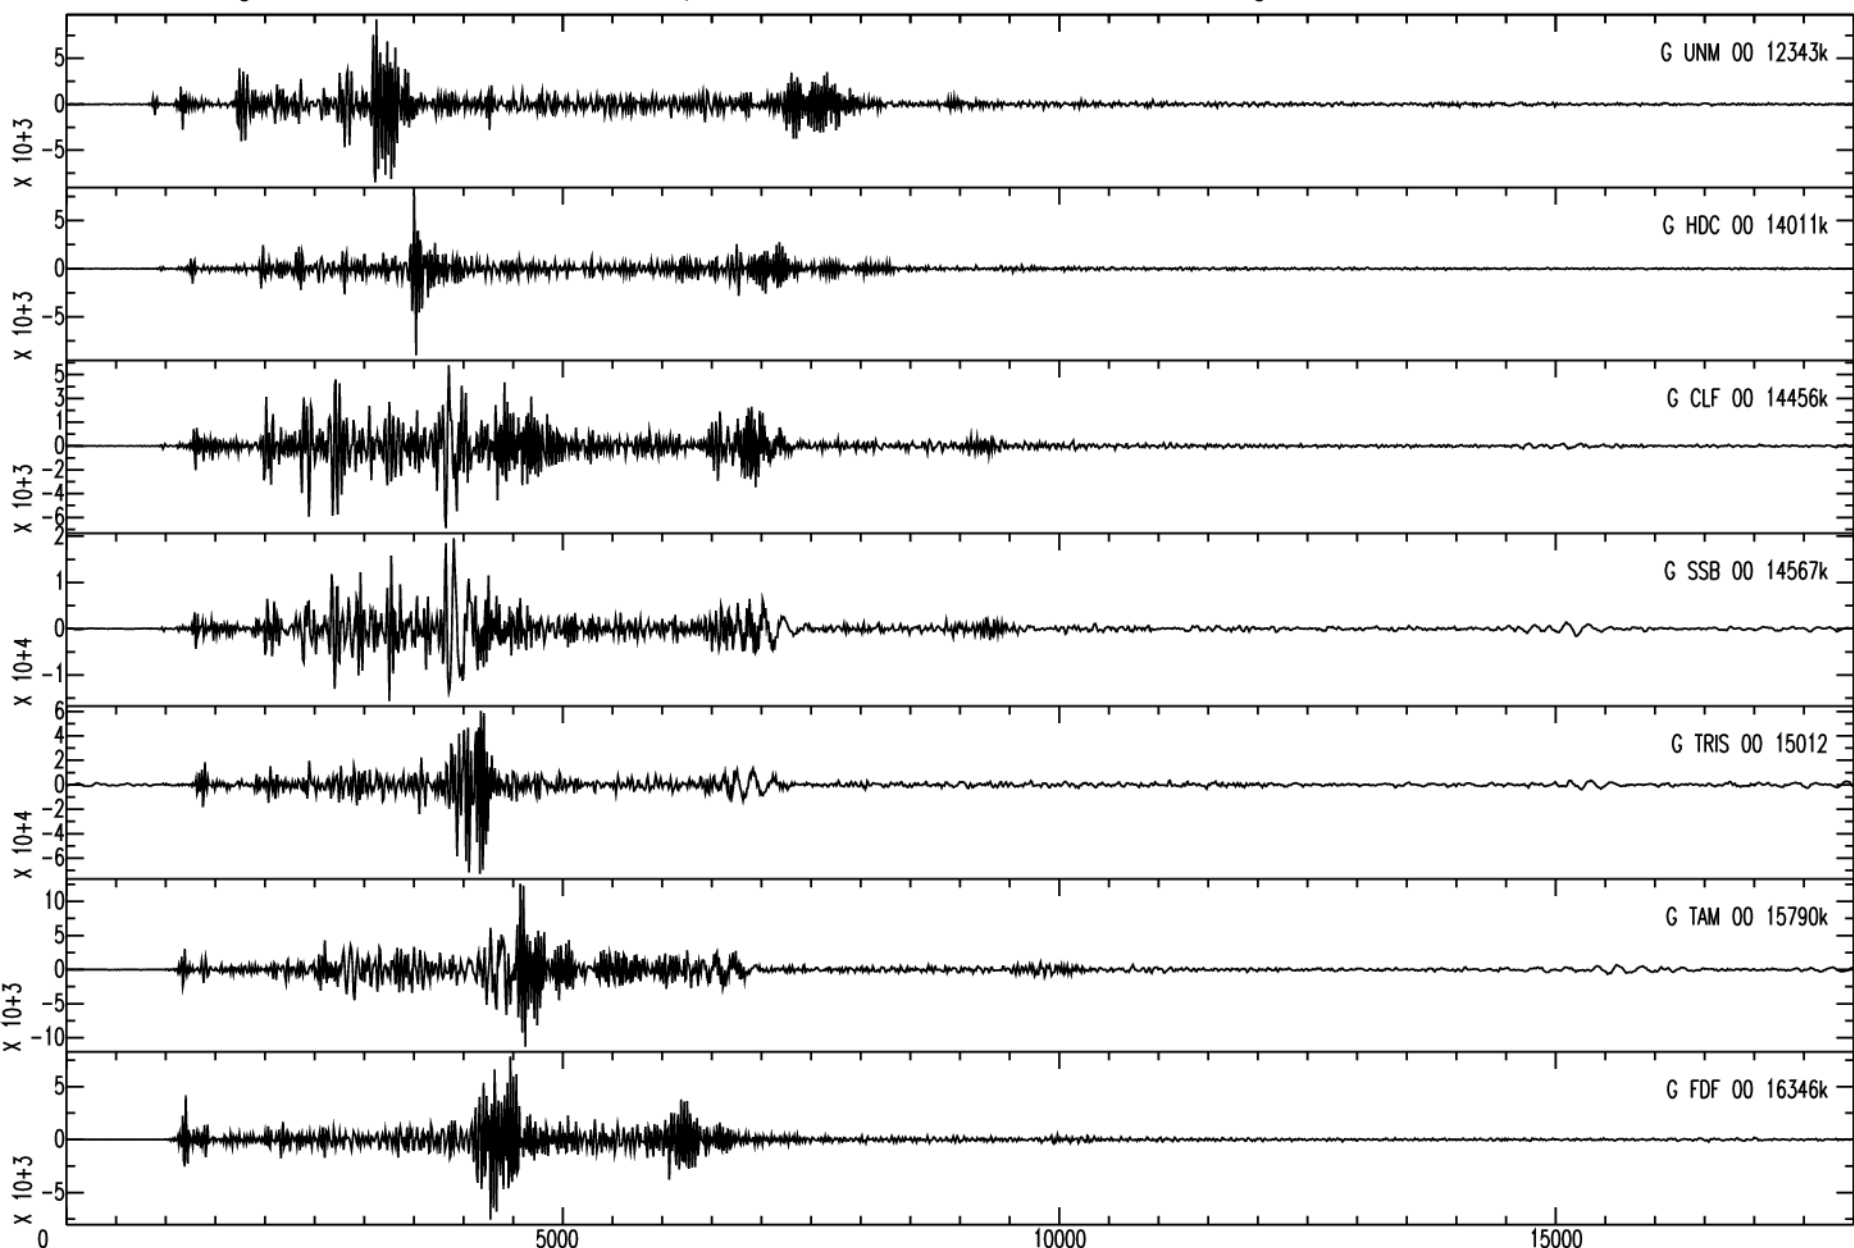

August 4th 2010 - Papua New Guinea, M=7.0, origin time 22h01m44s UTC

GEOSCOPE Stations/VHZ channel - Time in seconds - 0.002Hz high pass filtered data

August 4th 2010 - Papua New Guinea, M=7.0, origin time 22h01m44s UTC

GEOSCOPE Stations/VHZ channel - Time in seconds - 0.002Hz high pass filtered data