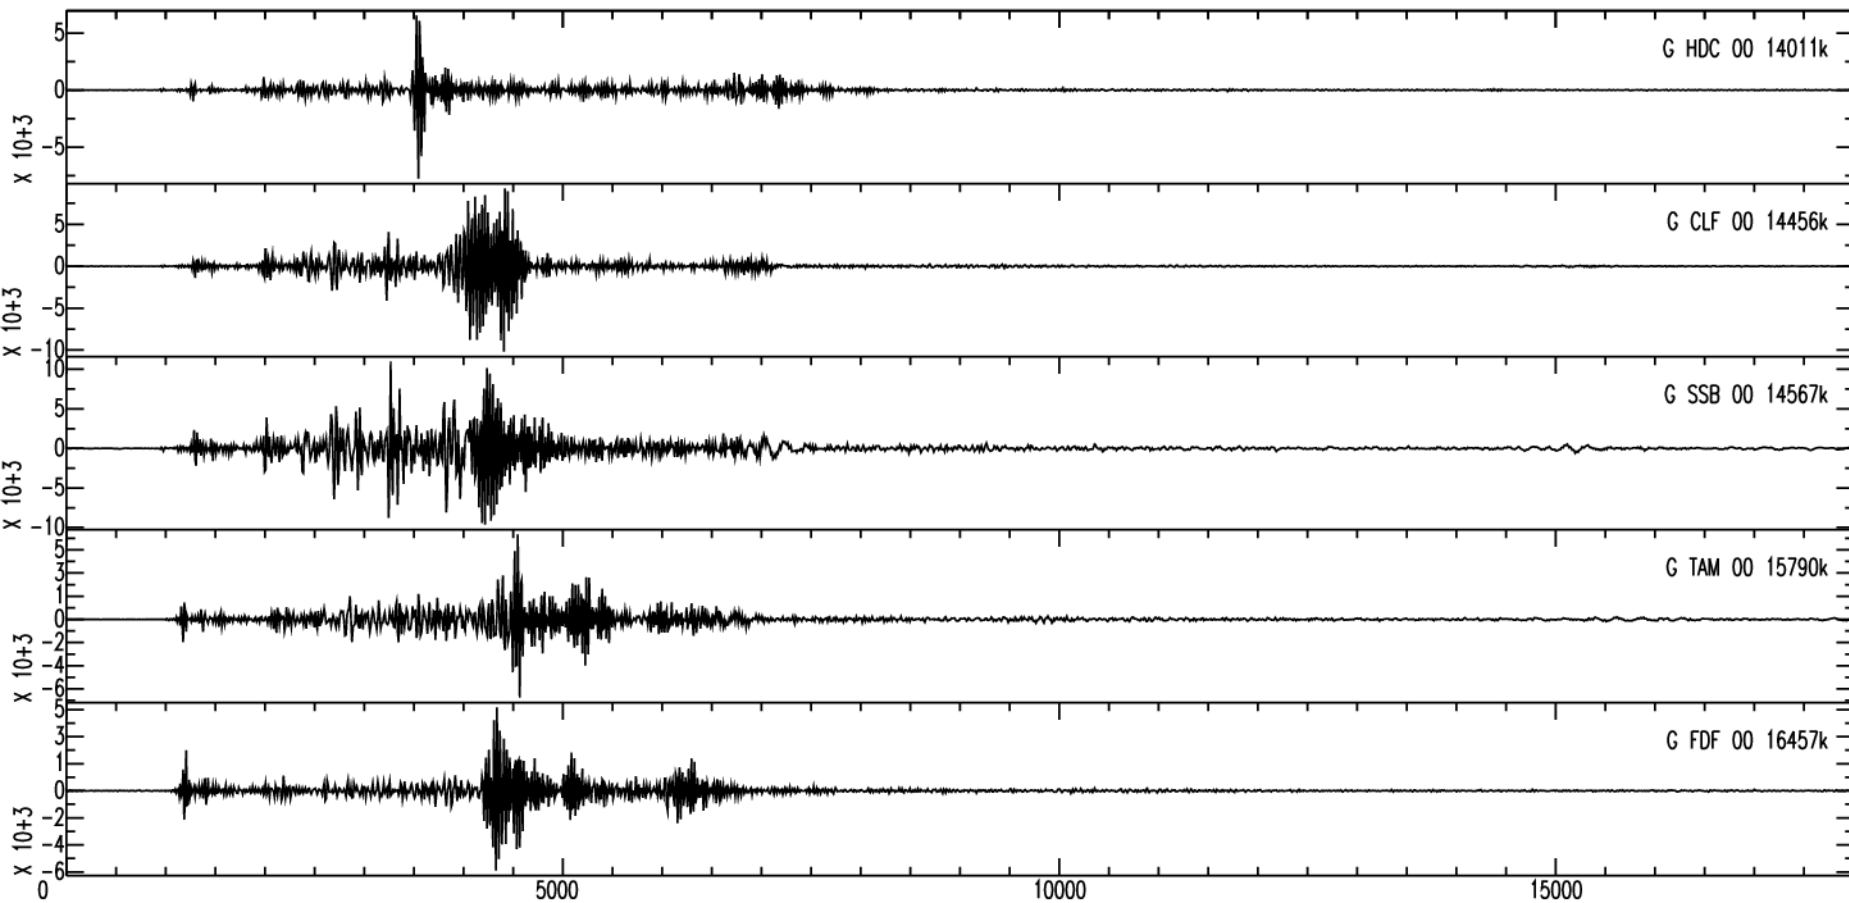

December 2nd 2010 - Papua New Guinea, M=6.7, origin time 03h12m10s UTC

GEOSCOPE Stations/VHZ channel - Time in seconds - 0.002Hz high pass filtered data

December 2nd 2010 - Papua New Guinea, M=6.7, origin time 03h12m10s UTC

GEOSCOPE Stations/VHZ channel - Time in seconds - 0.002Hz high pass filtered data