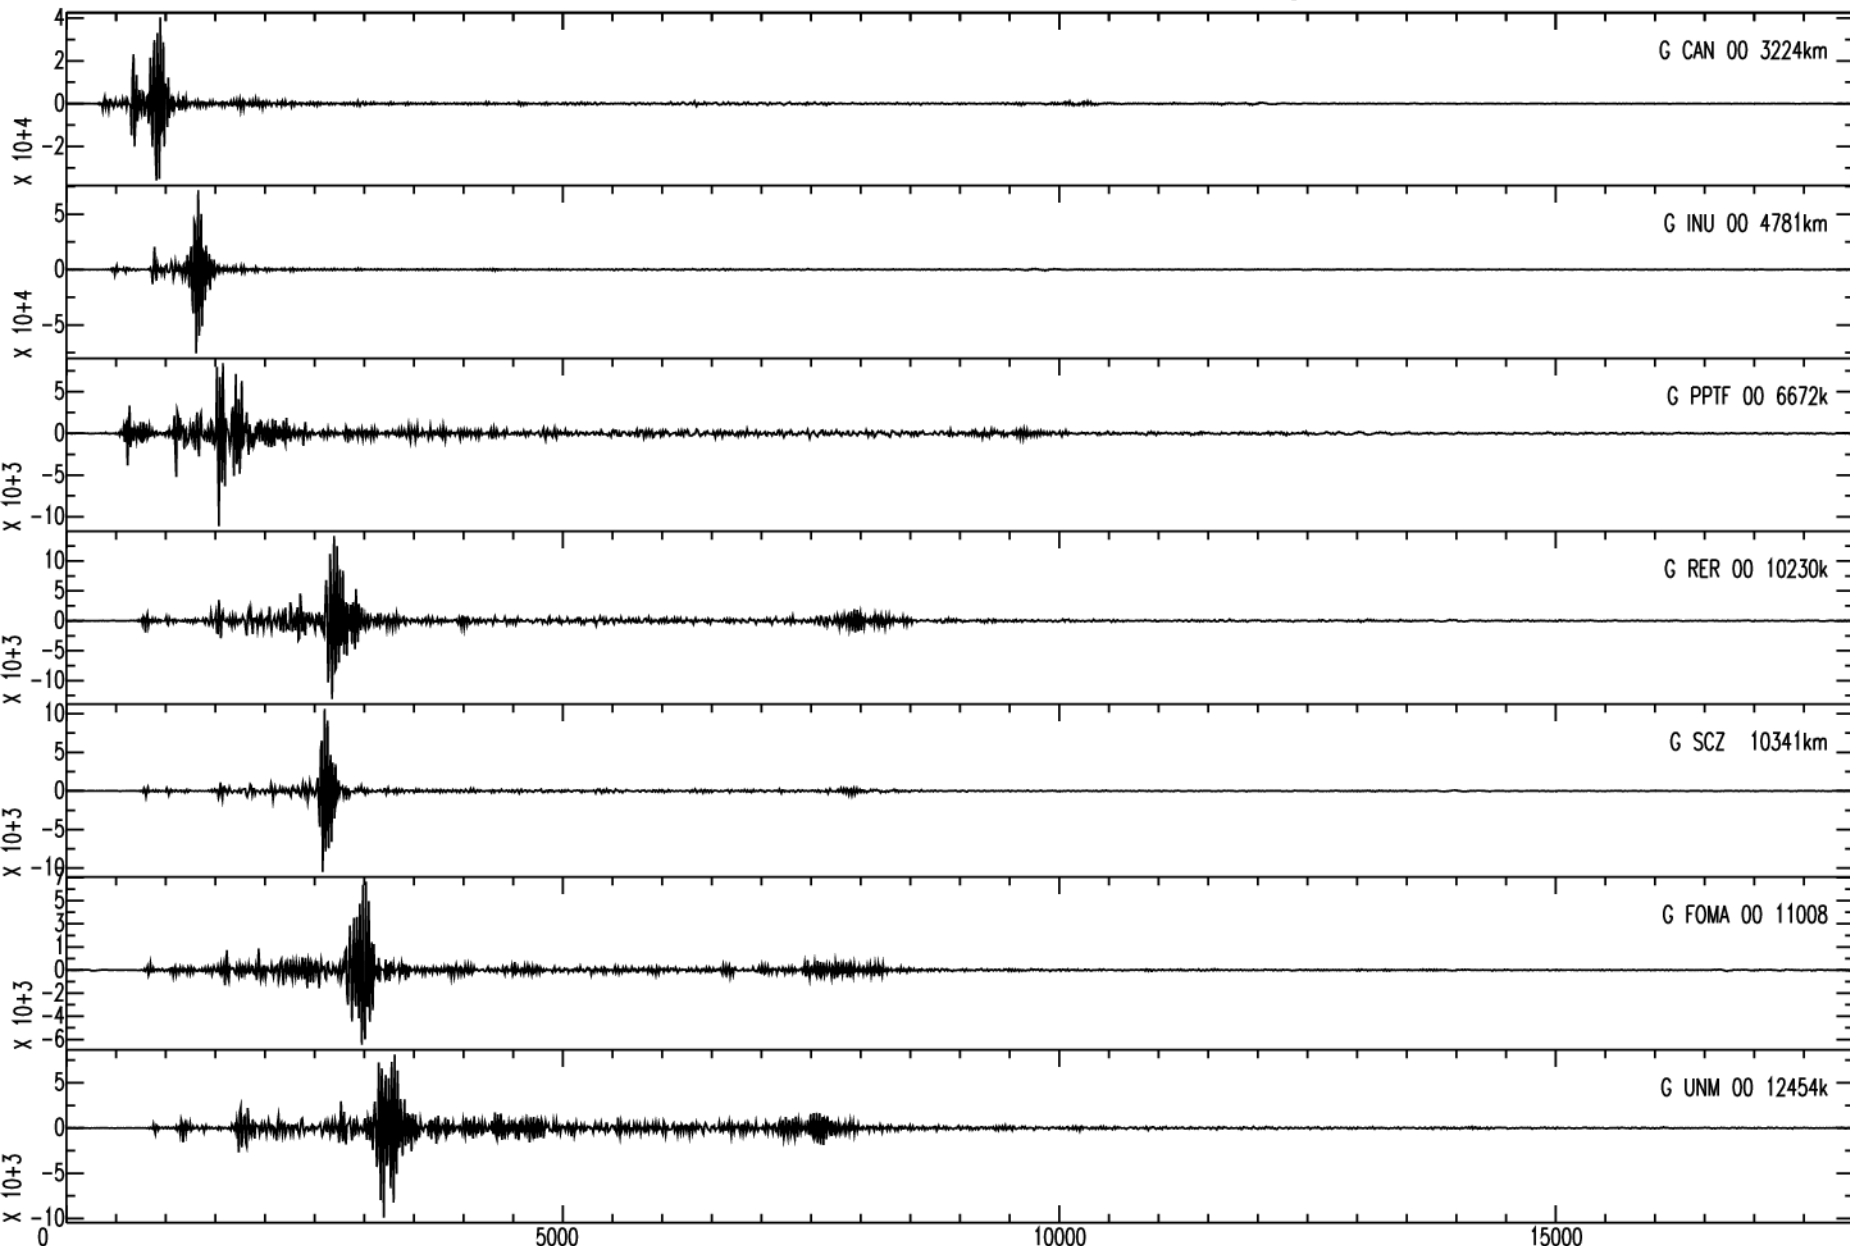

December 2nd 2010 - Papua New Guinea, M=6.7, origin time 03h12m10s UTC

GEOSCOPE Stations/VHZ channel - Time in seconds - 0.002Hz high pass filtered data

December 2nd 2010 - Papua New Guinea, M=6.7, origin time 03h12m10s UTC

GEOSCOPE Stations/VHZ channel - Time in seconds - 0.002Hz high pass filtered data