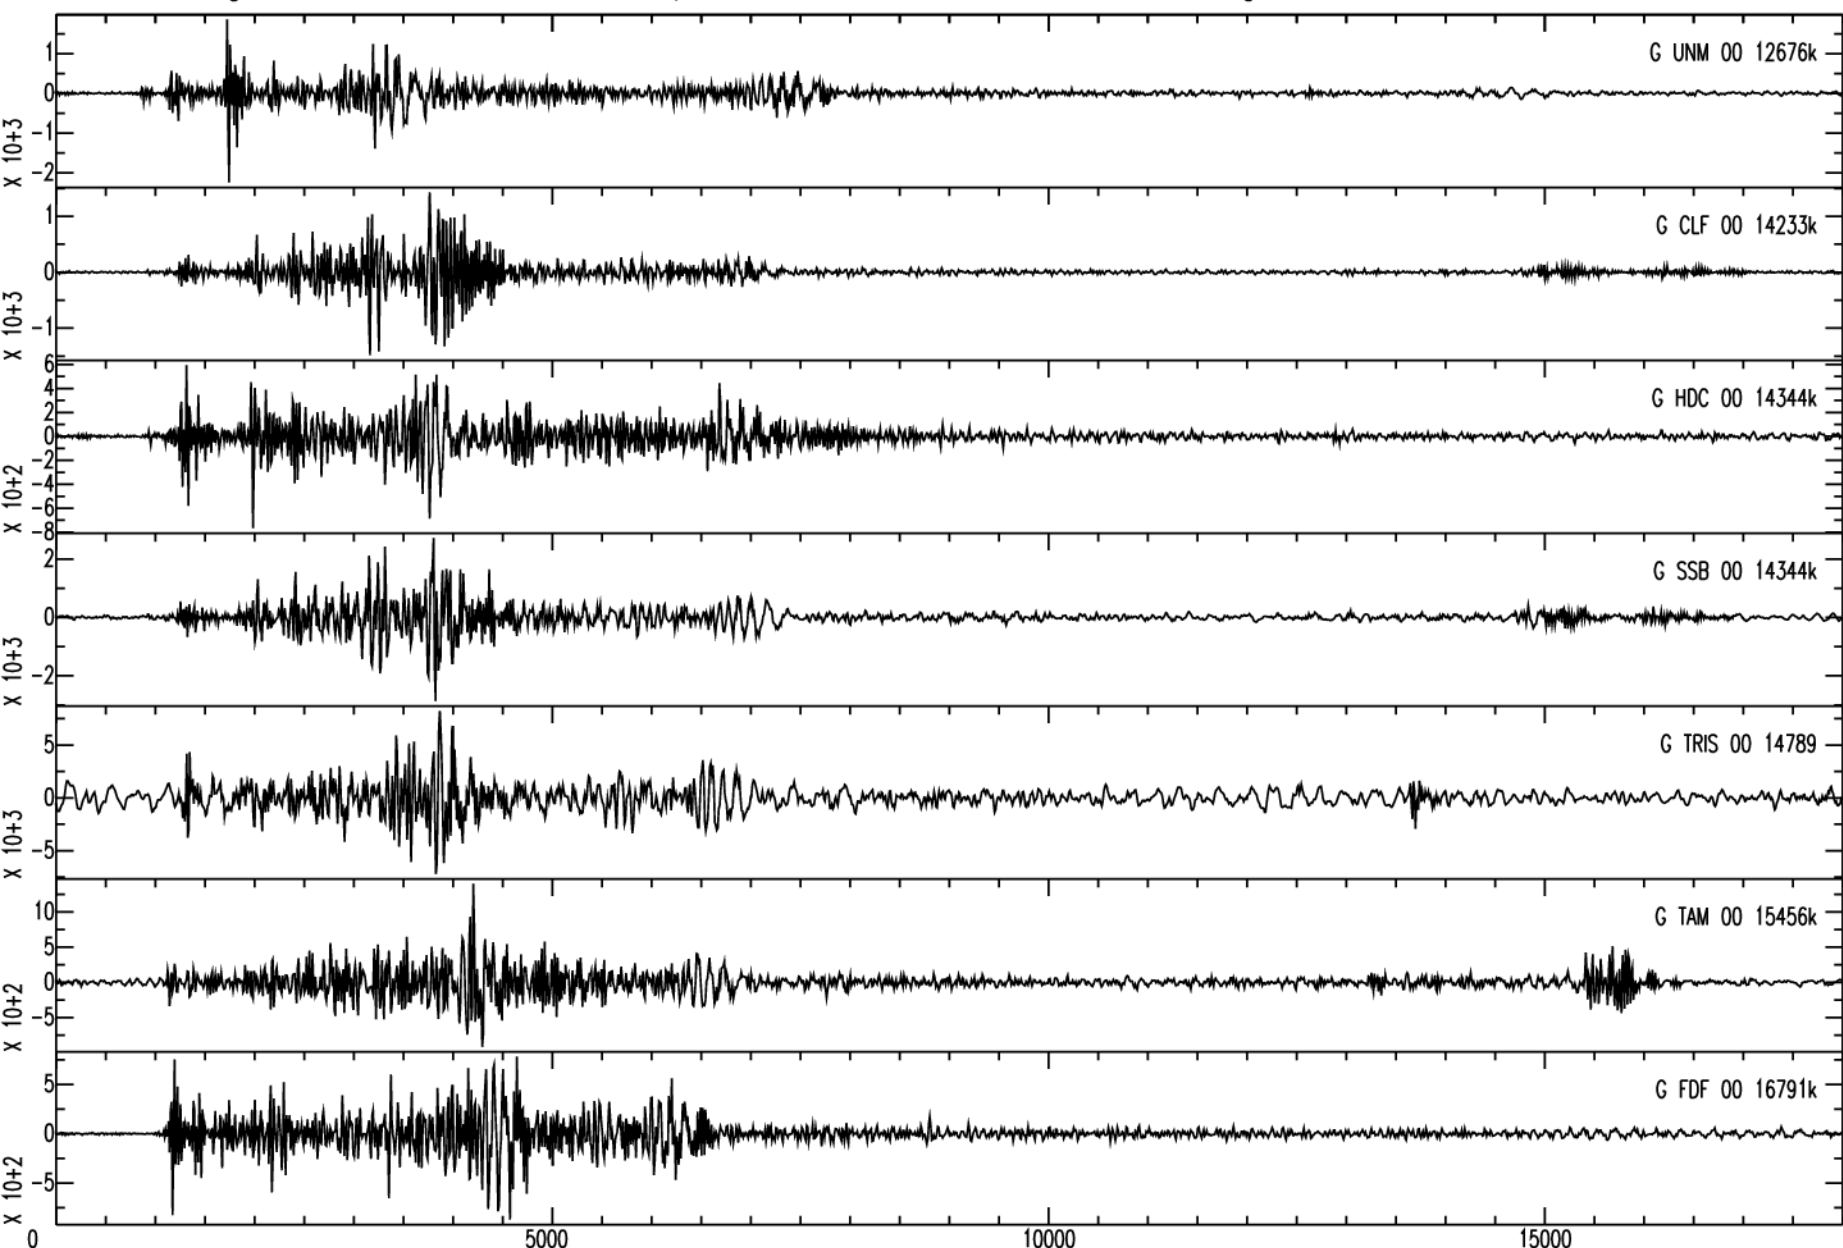

August 4th 2010 - Papua New Guinea, M=6.4, origin time 07h15m33s UTC

GEOSCOPE Stations/VHZ channel - Time in seconds - 0.002Hz high pass filtered data

August 4th 2010 - Papua New Guinea, M=6.4, origin time 07h15m33s UTC