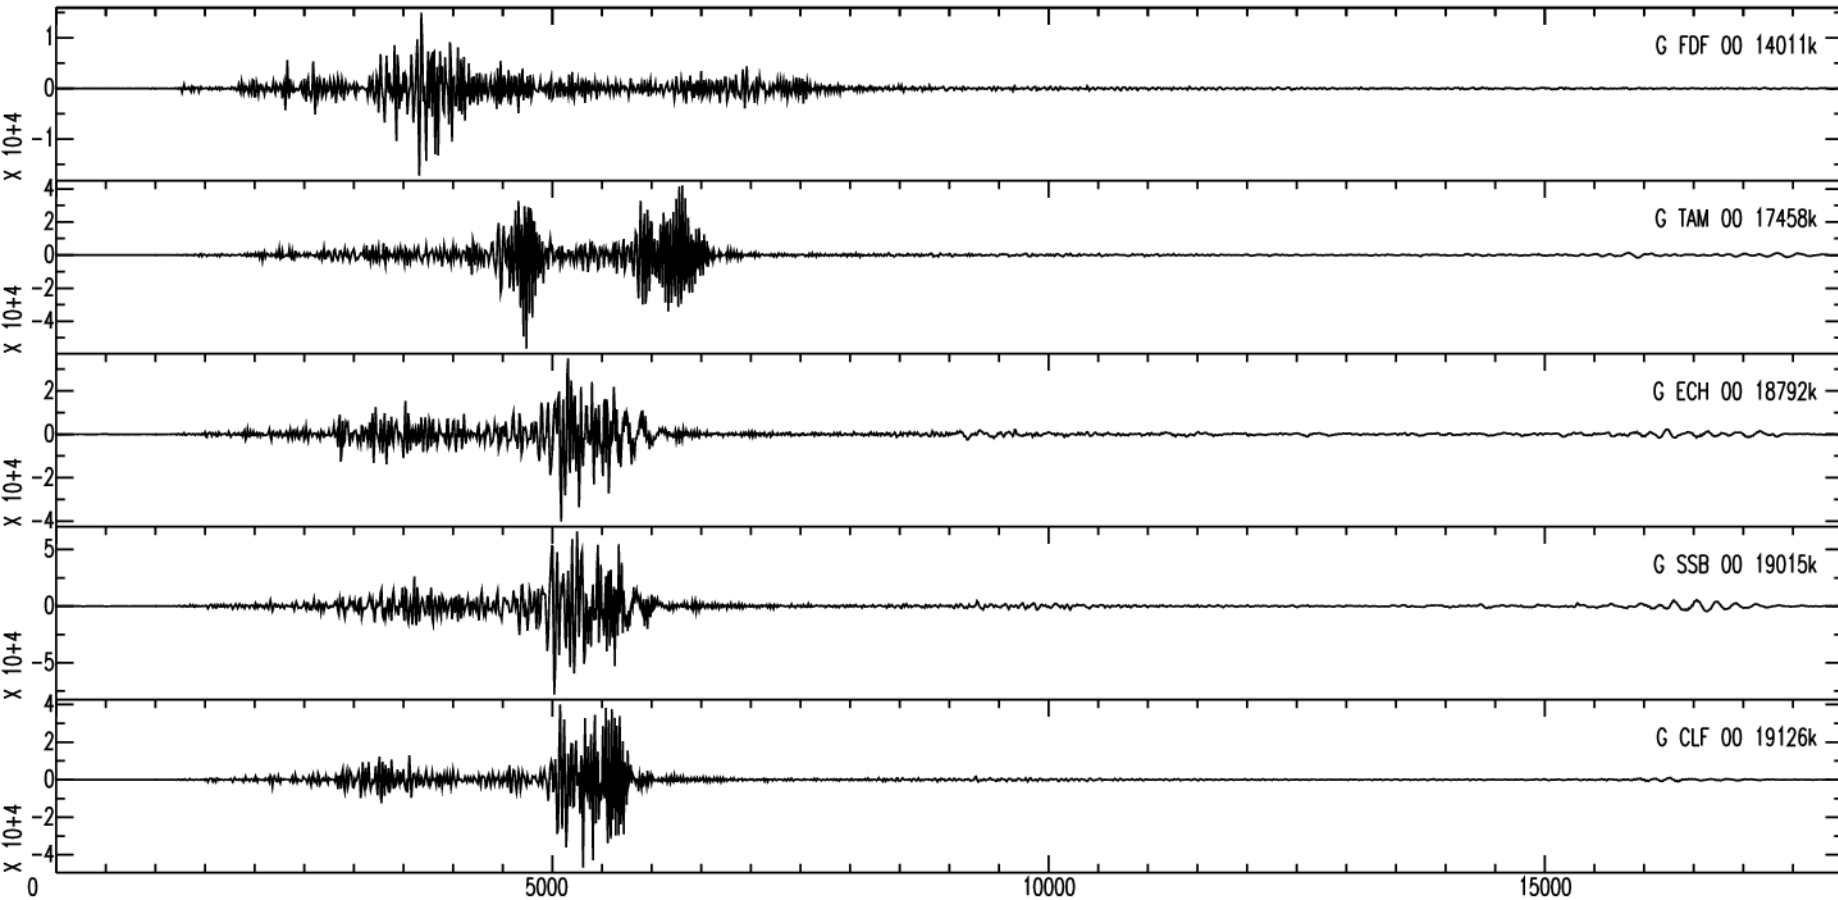

September 3rd 2010 - New Zealand, M=7.0, origin time 16h35m47s UTC

GEOSCOPE Stations/VHZ channel - Time in seconds - 0.002Hz high pass filtered data

September 3rd 2010 - New Zealand, M=7.0, origin time 16h35m47s UTC

GEOSCOPE Stations/VHZ channel - Time in seconds - 0.002Hz high pass filtered data