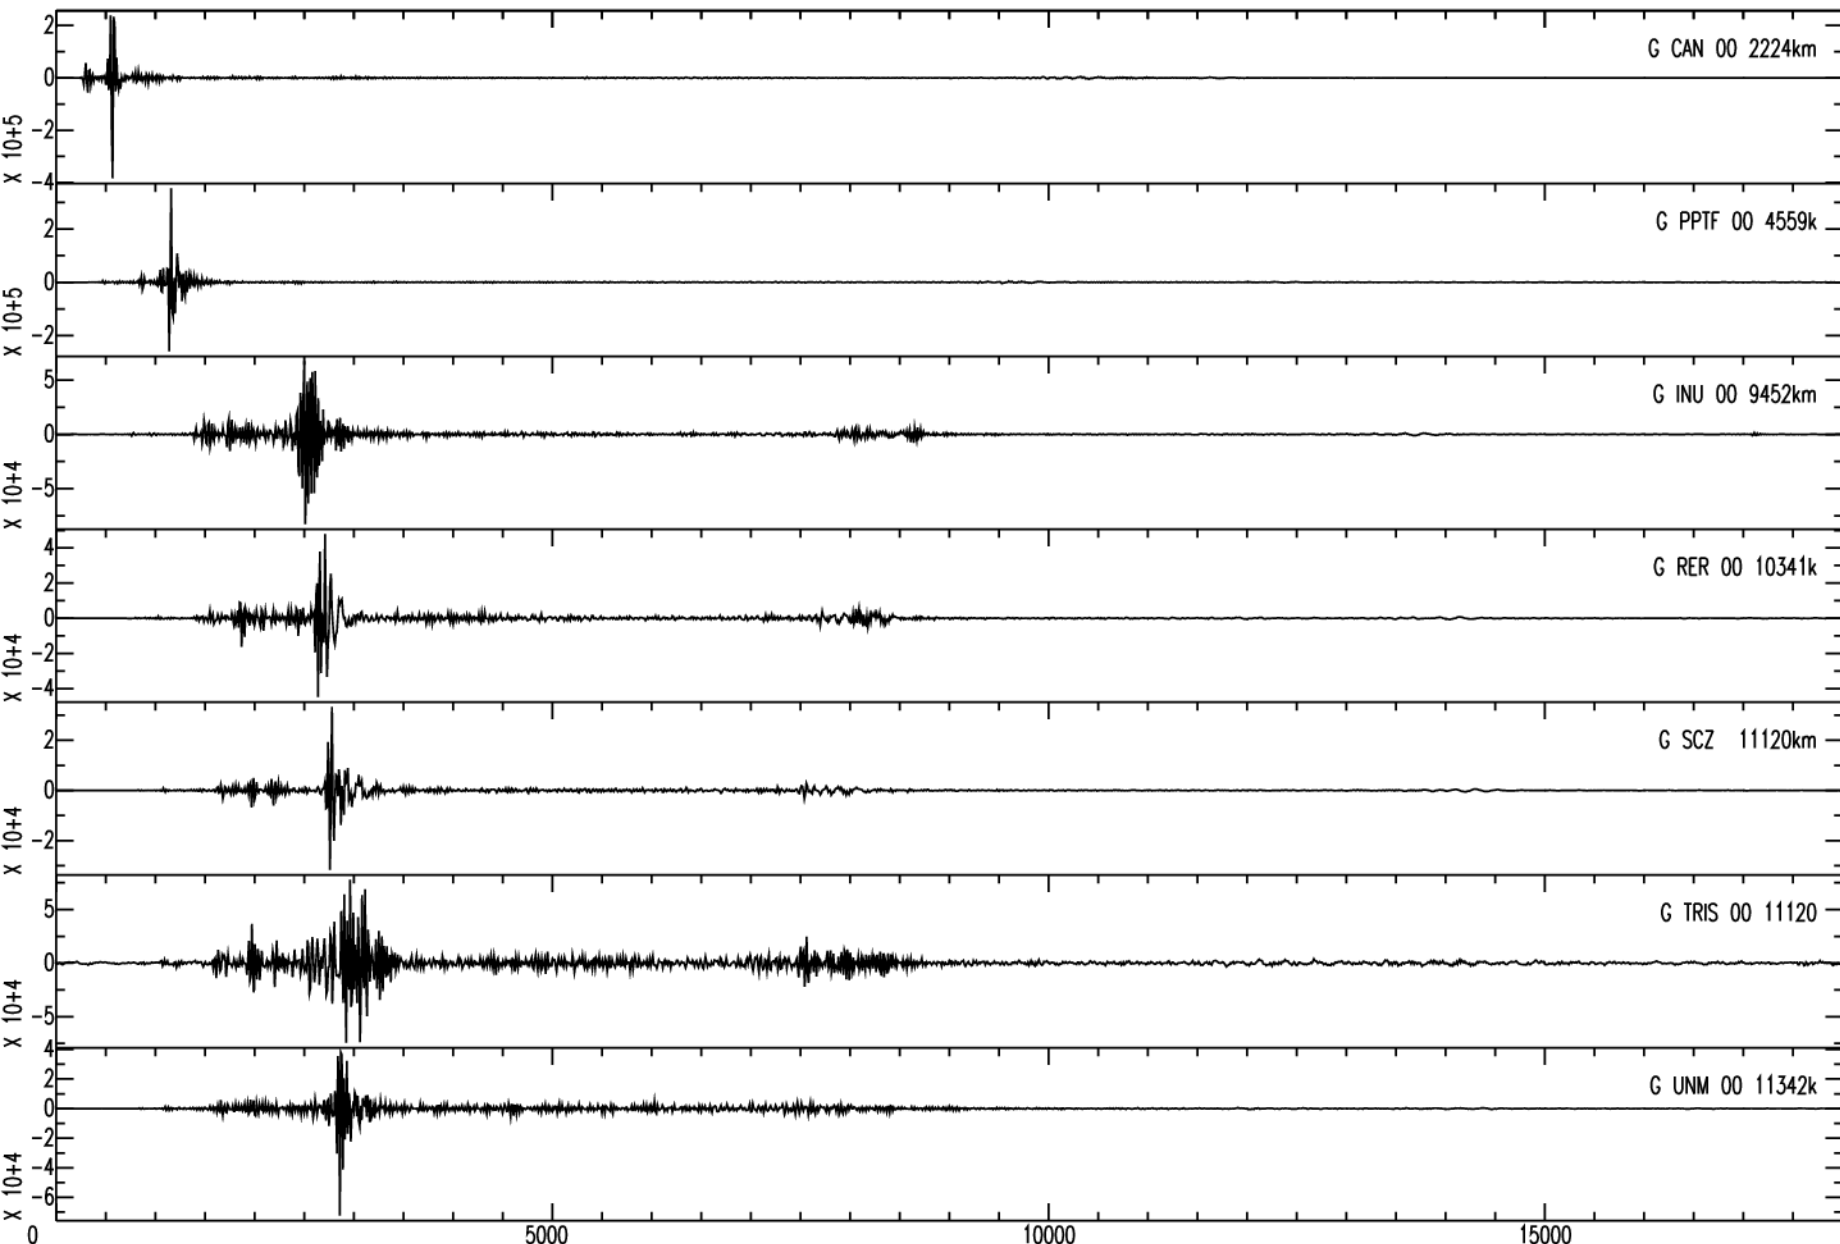

September 3rd 2010 - New Zealand, M=7.0, origin time 16h35m47s UTC

GEOSCOPE Stations/VHZ channel - Time in seconds - 0.002Hz high pass filtered data

September 3rd 2010 - New Zealand, M=7.0, origin time 16h35m47s UTC

GEOSCOPE Stations/VHZ channel - Time in seconds - 0.002Hz high pass filtered data