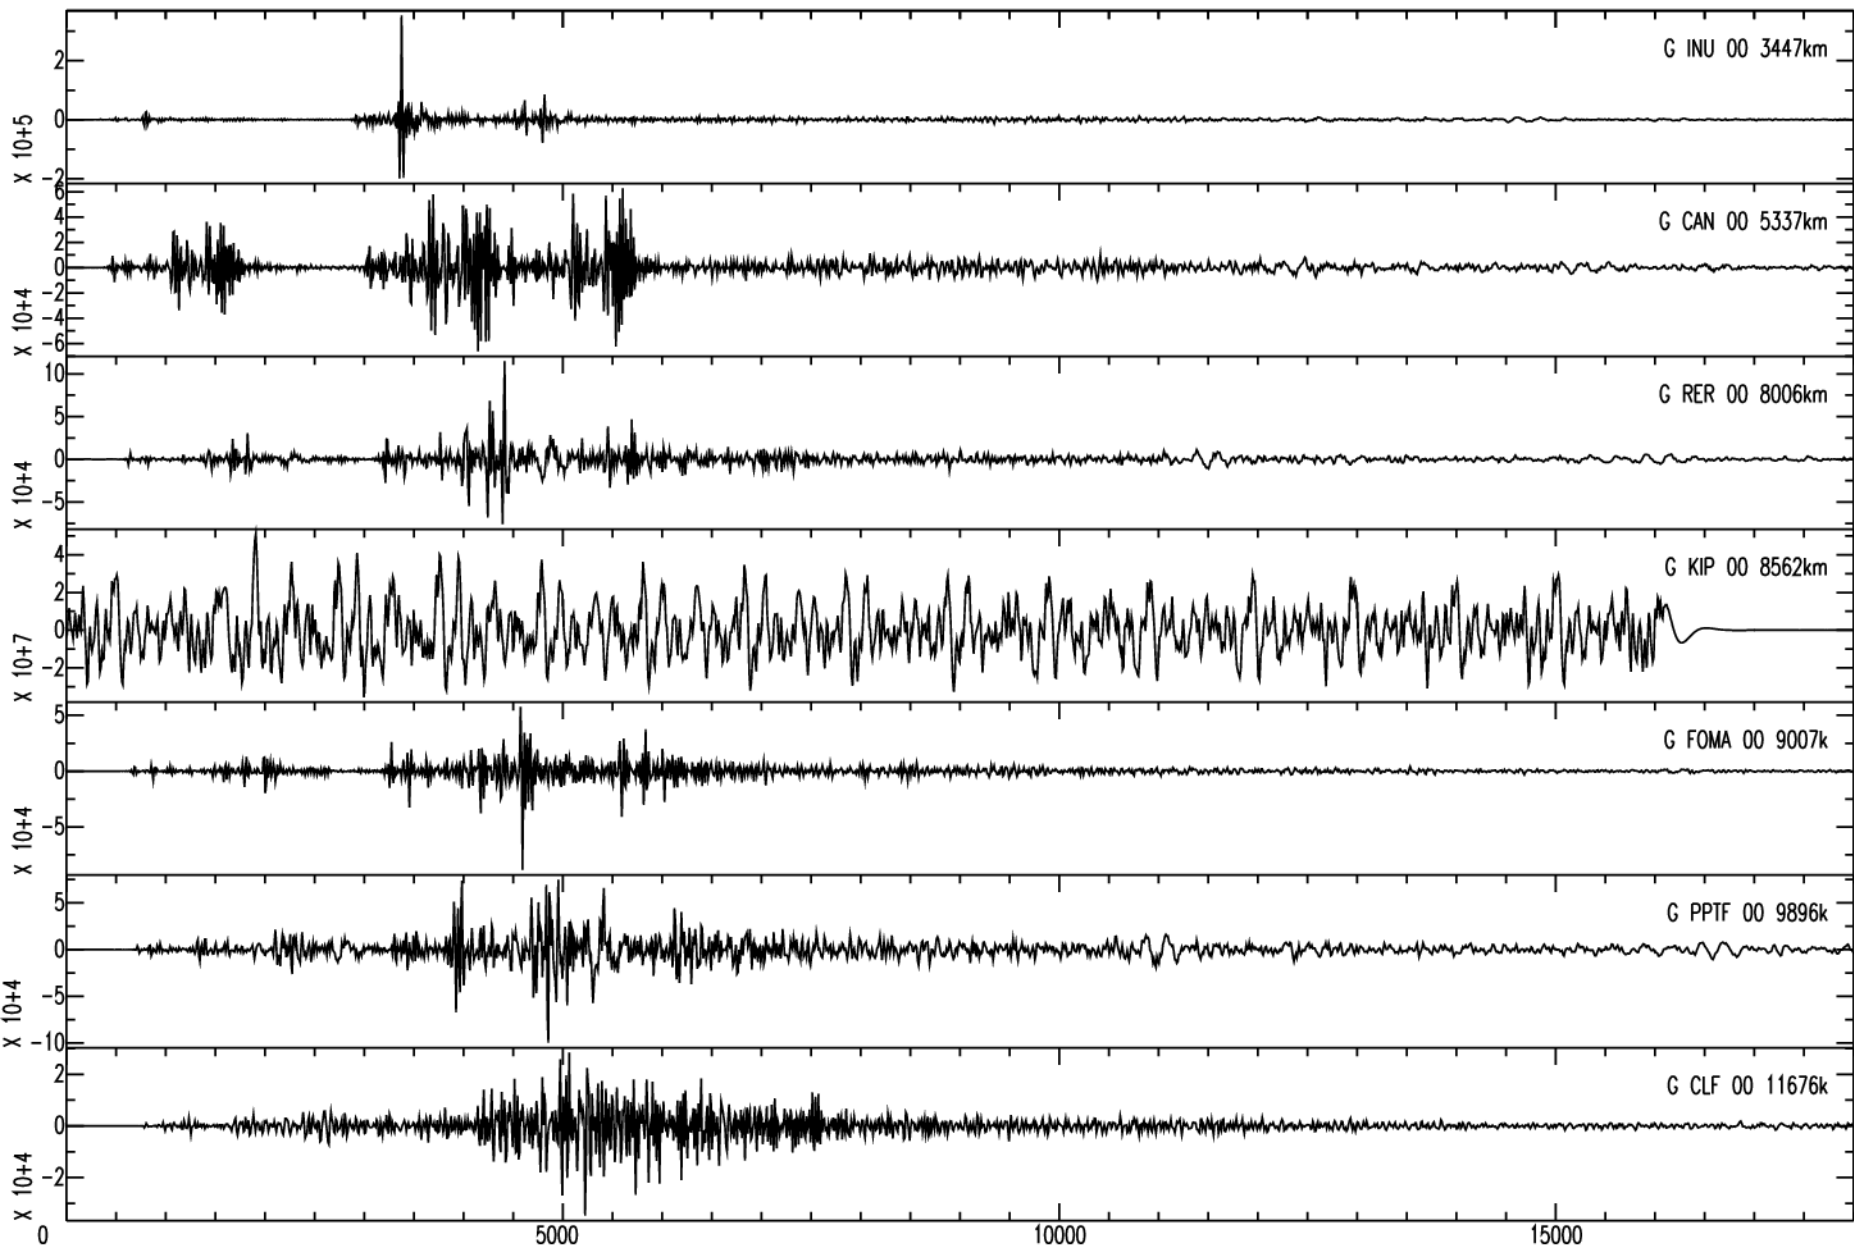

July 23th 2010 - Philippines, Mindanao, M=7.3, origin time 22h08m12s UTC

GEOSCOPE Stations/VHZ channel - Time in seconds - 0.002Hz high pass filtered data

July 23th 2010 - Philippines, Mindanao, M=7.3, origin time 22h08m12s UTC

GEOSCOPE Stations/VHZ channel - Time in seconds - 0.002Hz high pass filtered data