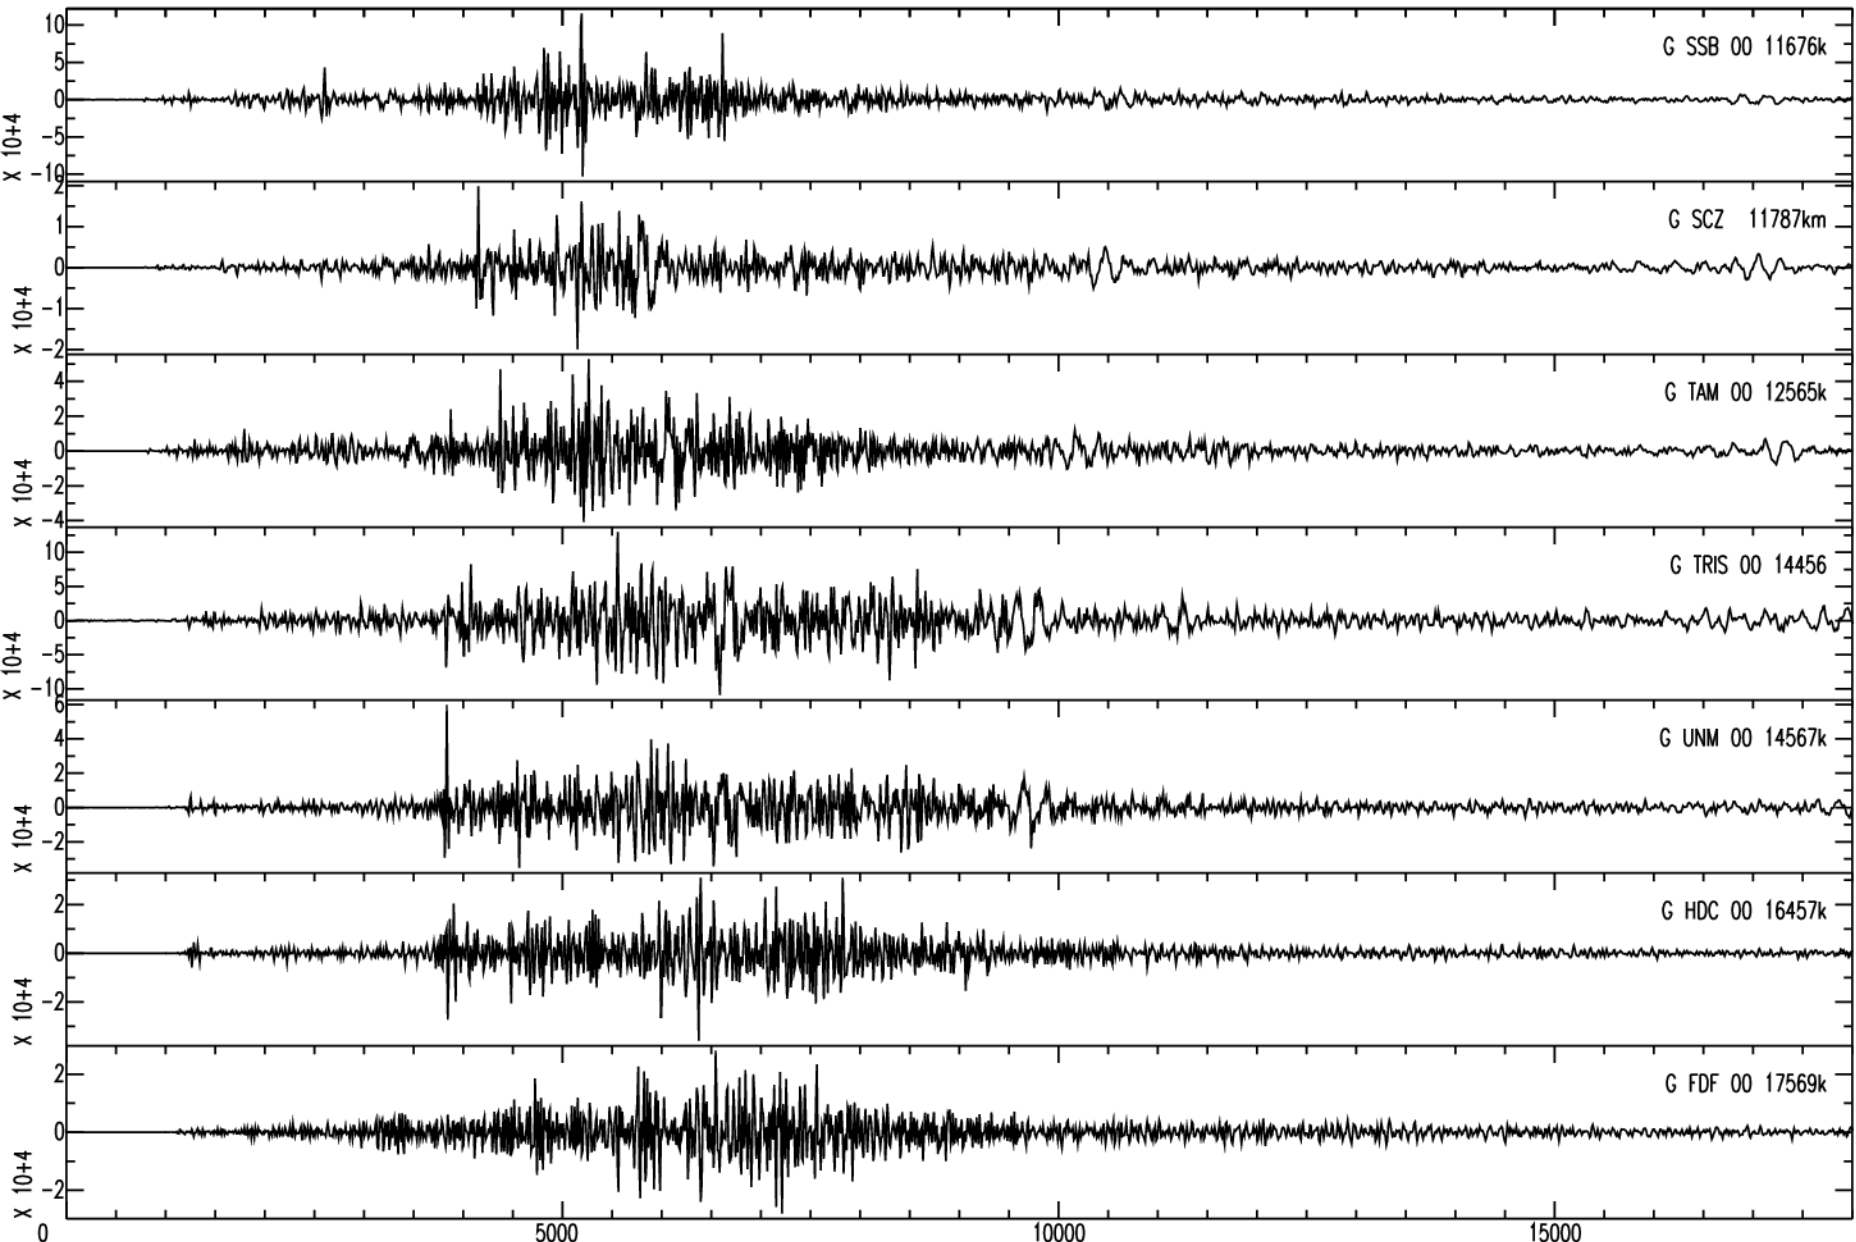

July 23th 2010 - Philippines, Mindanao, M=7.3, origin time 22h08m12s UTC

GEOSCOPE Stations/VHZ channel - Time in seconds - 0.002Hz high pass filtered data

July 23th 2010 - Philippines, Mindanao, M=7.3, origin time 22h08m12s UTC

GEOSCOPE Stations/VHZ channel - Time in seconds - 0.002Hz high pass filtered data