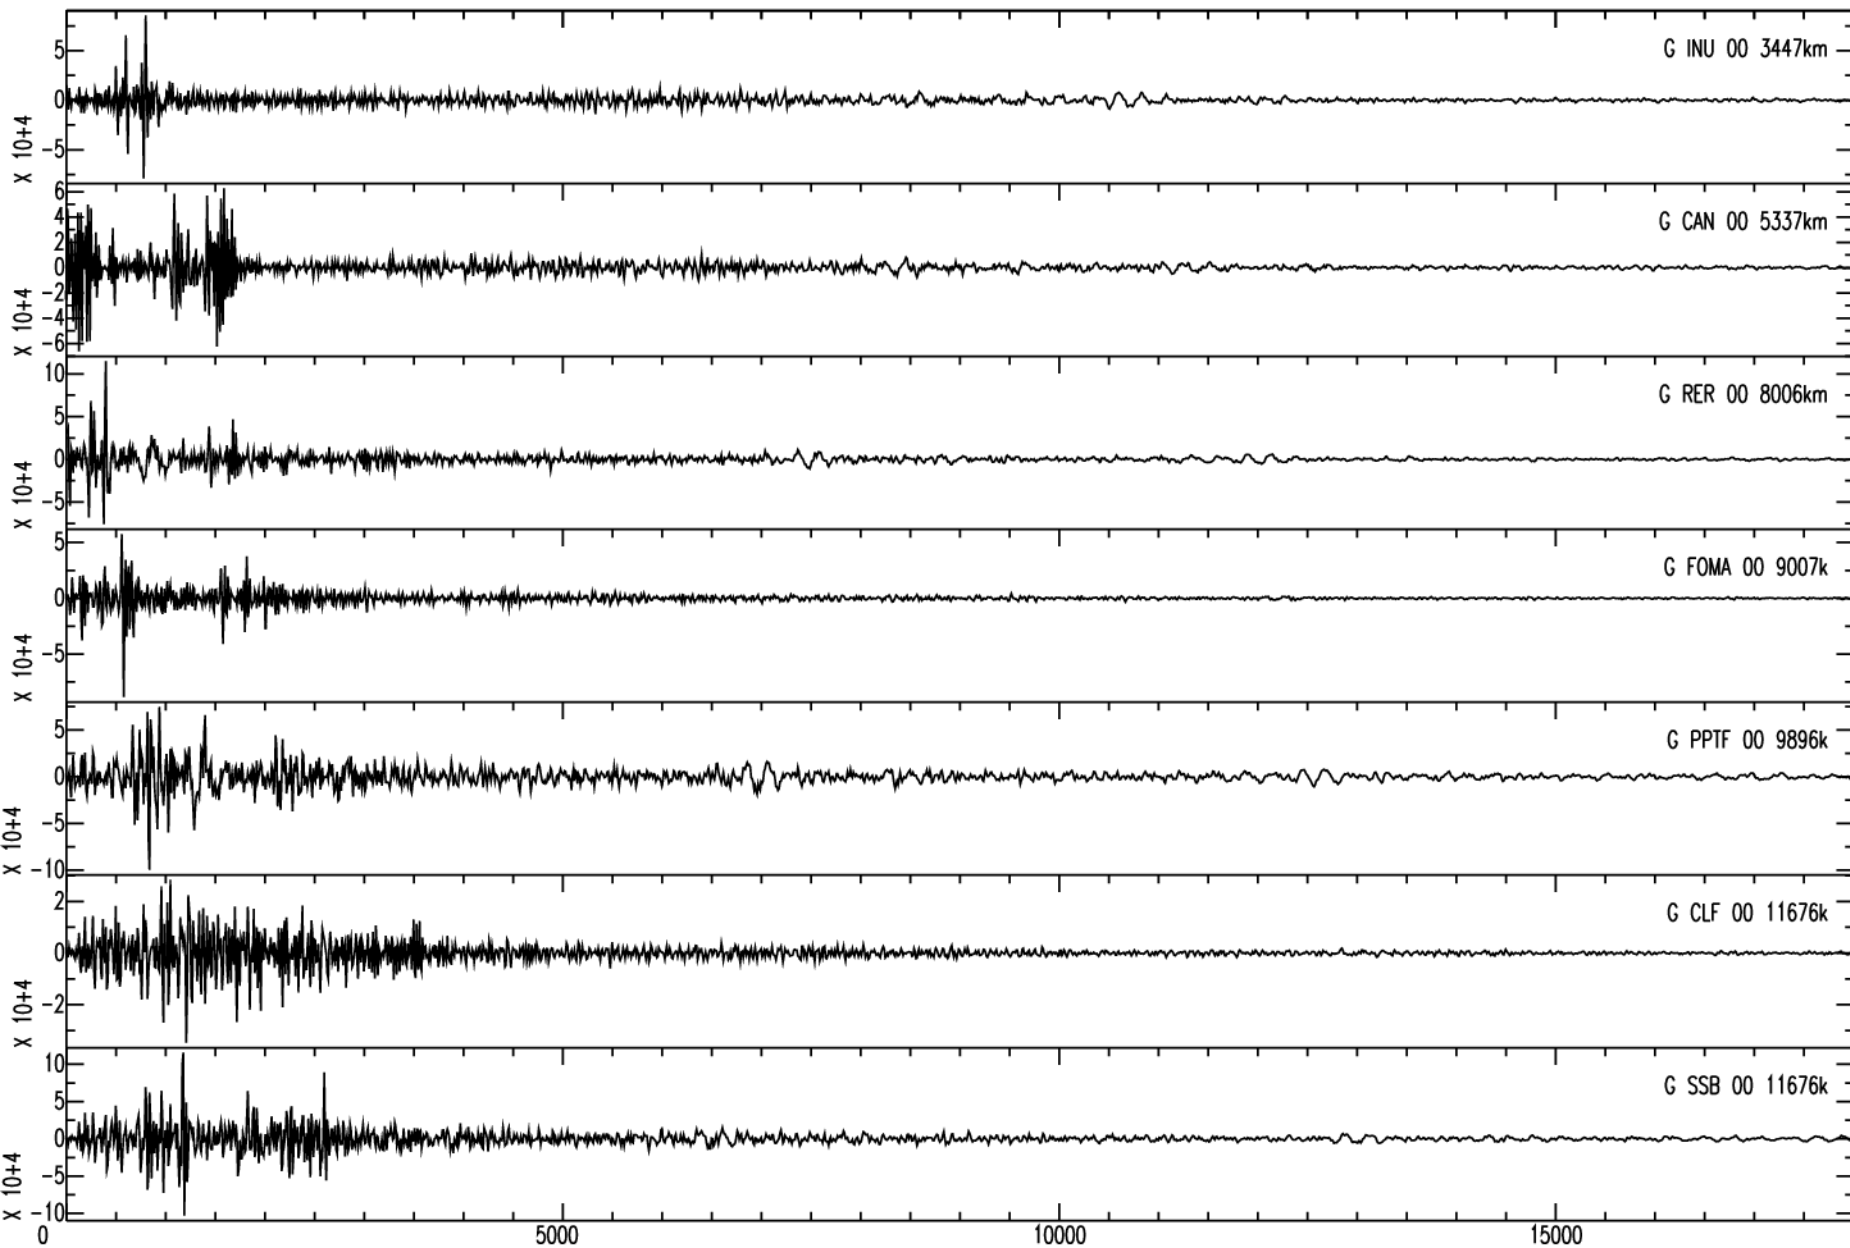

July 23th 2010 - Philippines, Mindanao, M=7.4, origin time 23h15m09s UTC

GEOSCOPE Stations/VHZ channel - Time in seconds - 0.002Hz high pass filtered data

July 23th 2010 - Philippines, Mindanao, M=7.4, origin time 23h15m09s UTC

GEOSCOPE Stations/VHZ channel - Time in seconds - 0.002Hz high pass filtered data