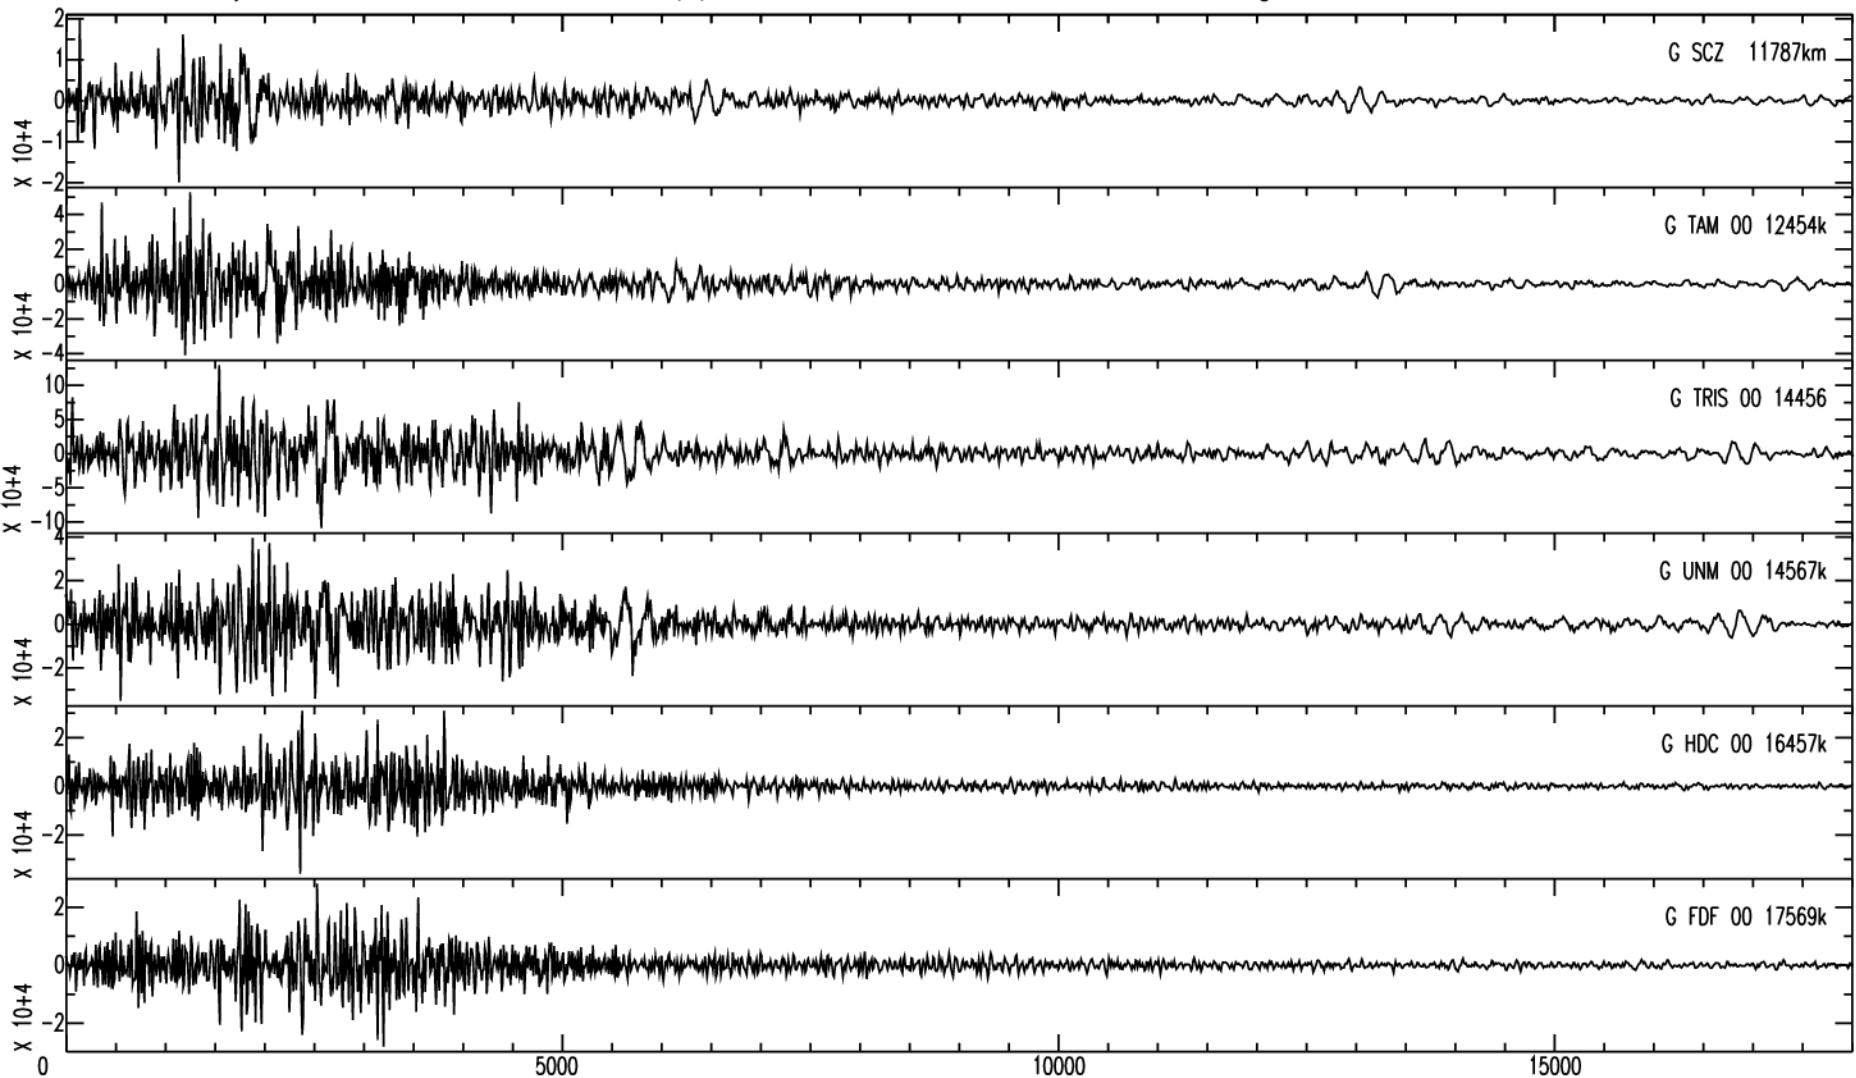

July 23th 2010 - Philippines, Mindanao, M=7.4, origin time 23h15m09s UTC

GEOSCOPE Stations/VHZ channel - Time in seconds - 0.002Hz high pass filtered data

July 23th 2010 - Philippines, Mindanao, M=7.4, origin time 23h15m09s UTC

GEOSCOPE Stations/VHZ channel - Time in seconds - 0.002Hz high pass filtered data