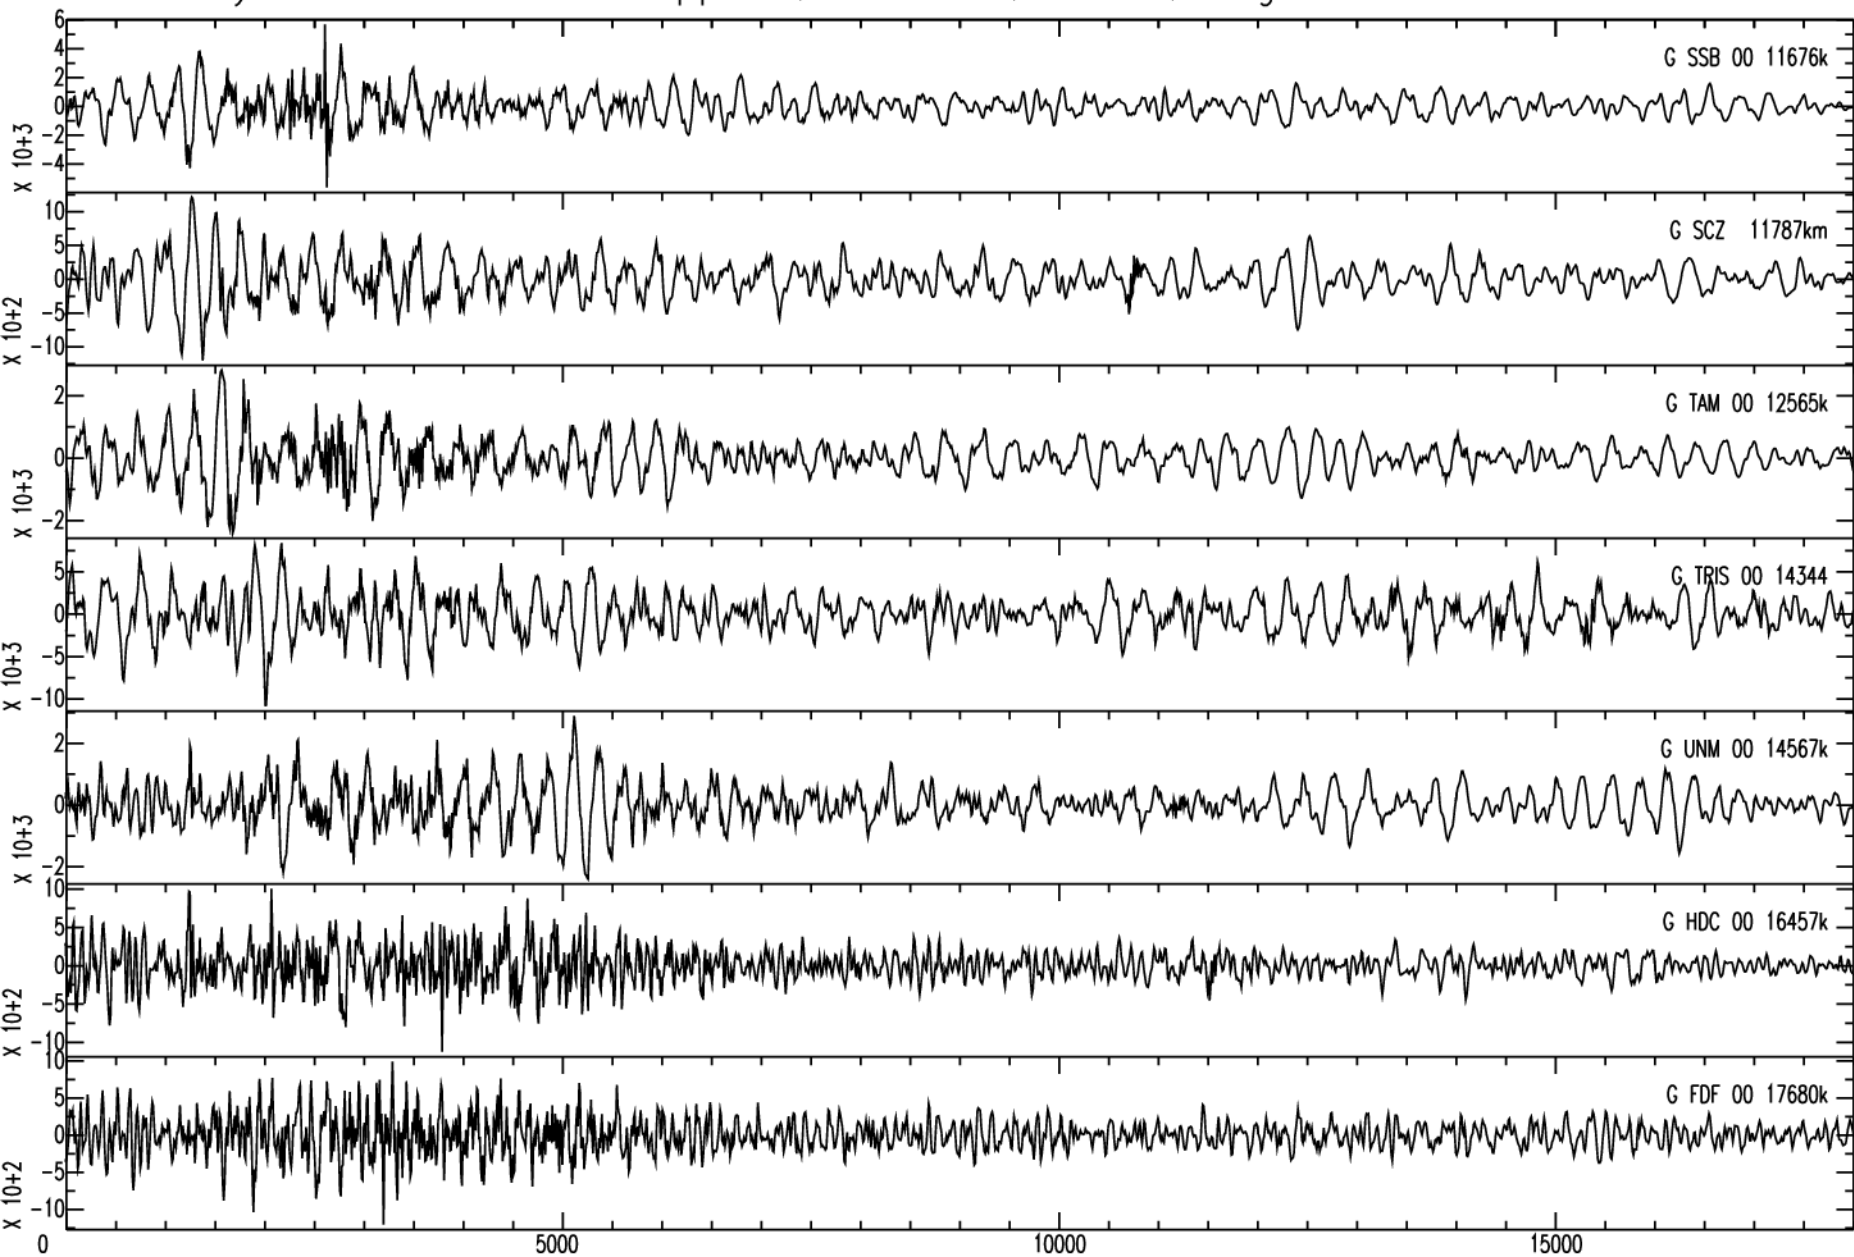

July 24th 2010 - Philippines, Mindanao, M=6.5, origin time 05h35m02s UTC

GEOSCOPE Stations/VHZ channel - Time in seconds - 0.002Hz high pass filtered data

July 24th 2010 - Philippines, Mindanao, M=6.5, origin time 05h35m02s UTC