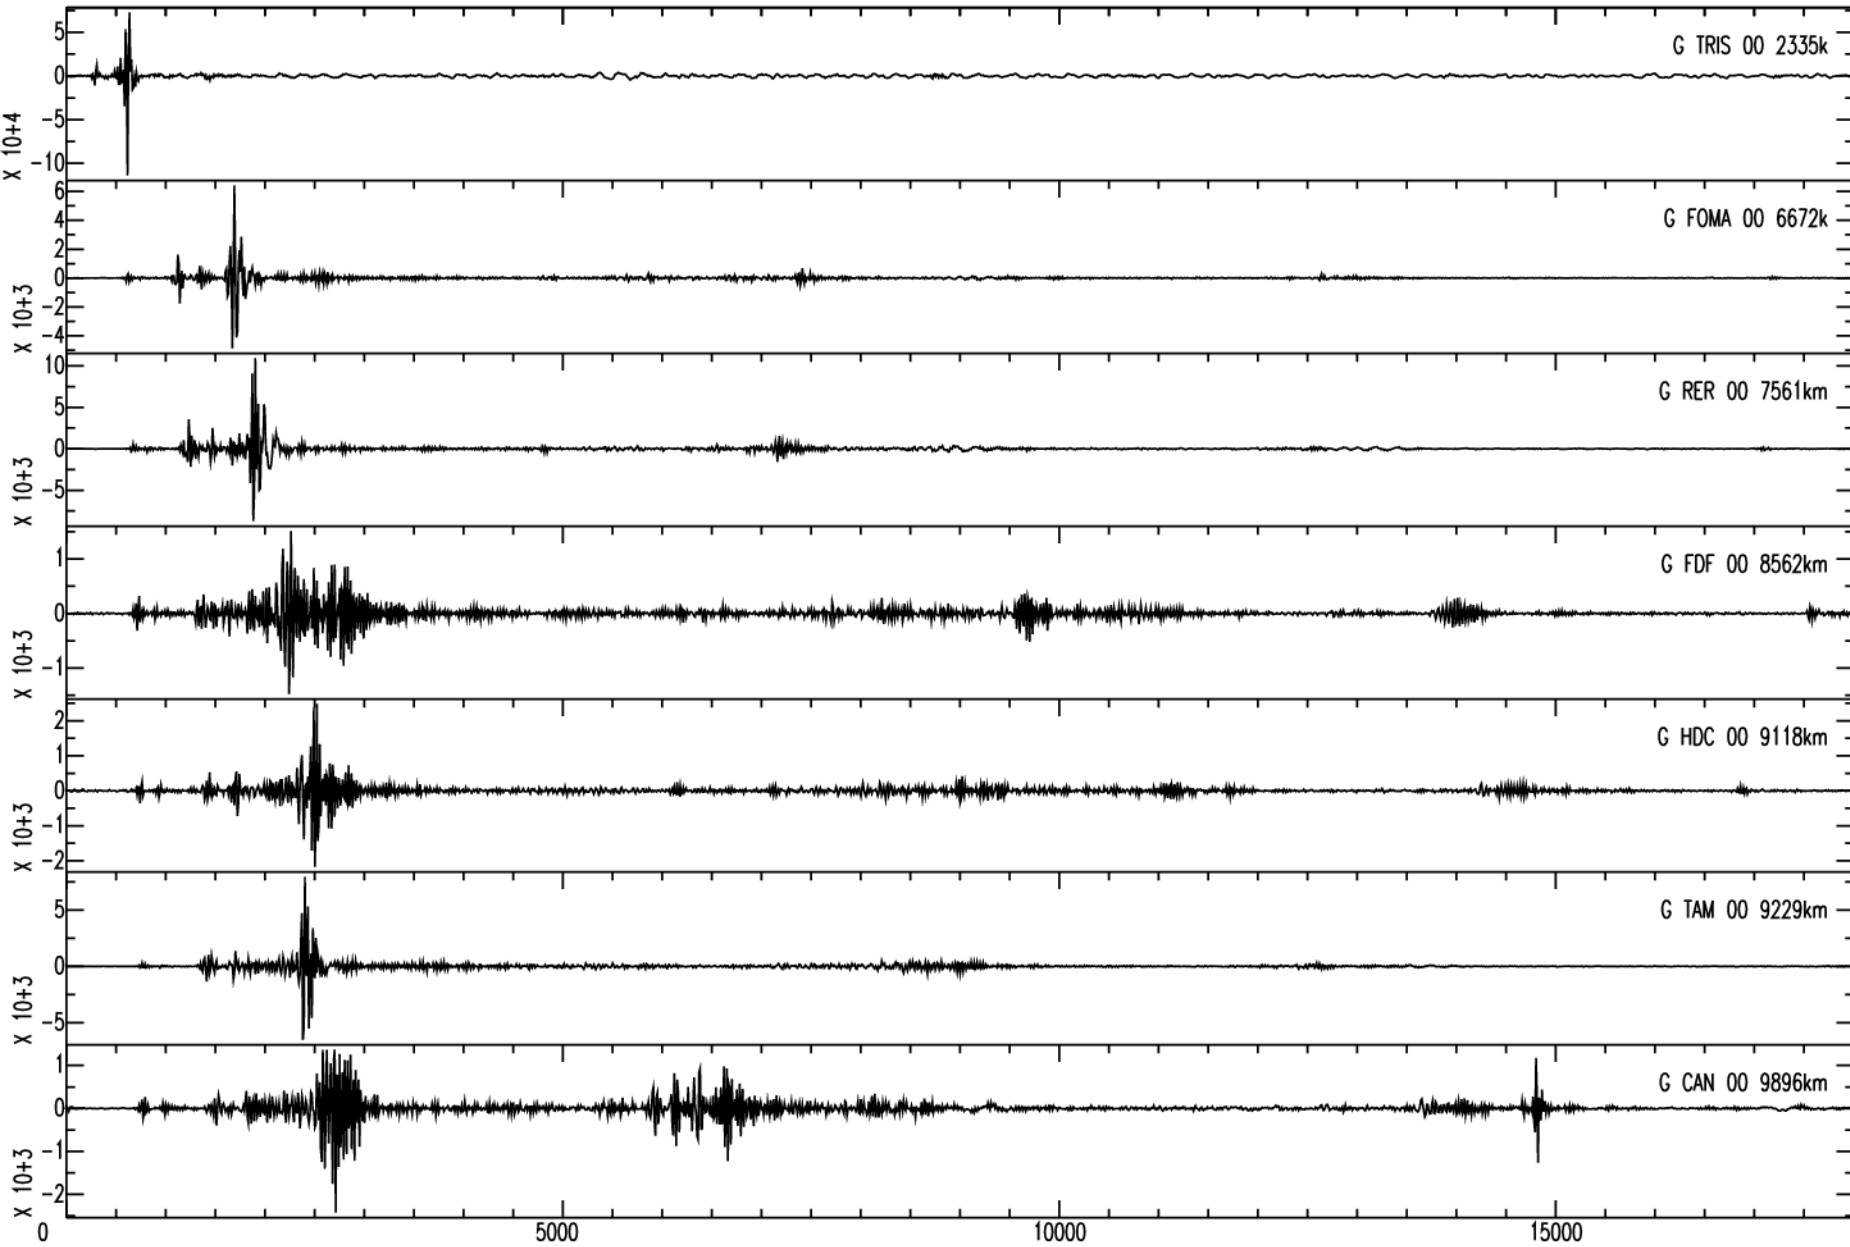

December 8th 2010 - S. Sandwich isl. reg., M=6.5, origin time 05h24m34s UTC

December 8th 2010 - S. Sandwich isl. reg., M=6.5, origin time 05h24m34s UTC

GEOSCOPE Stations/VHZ channel - Time in seconds - 0.002Hz high pass filtered data