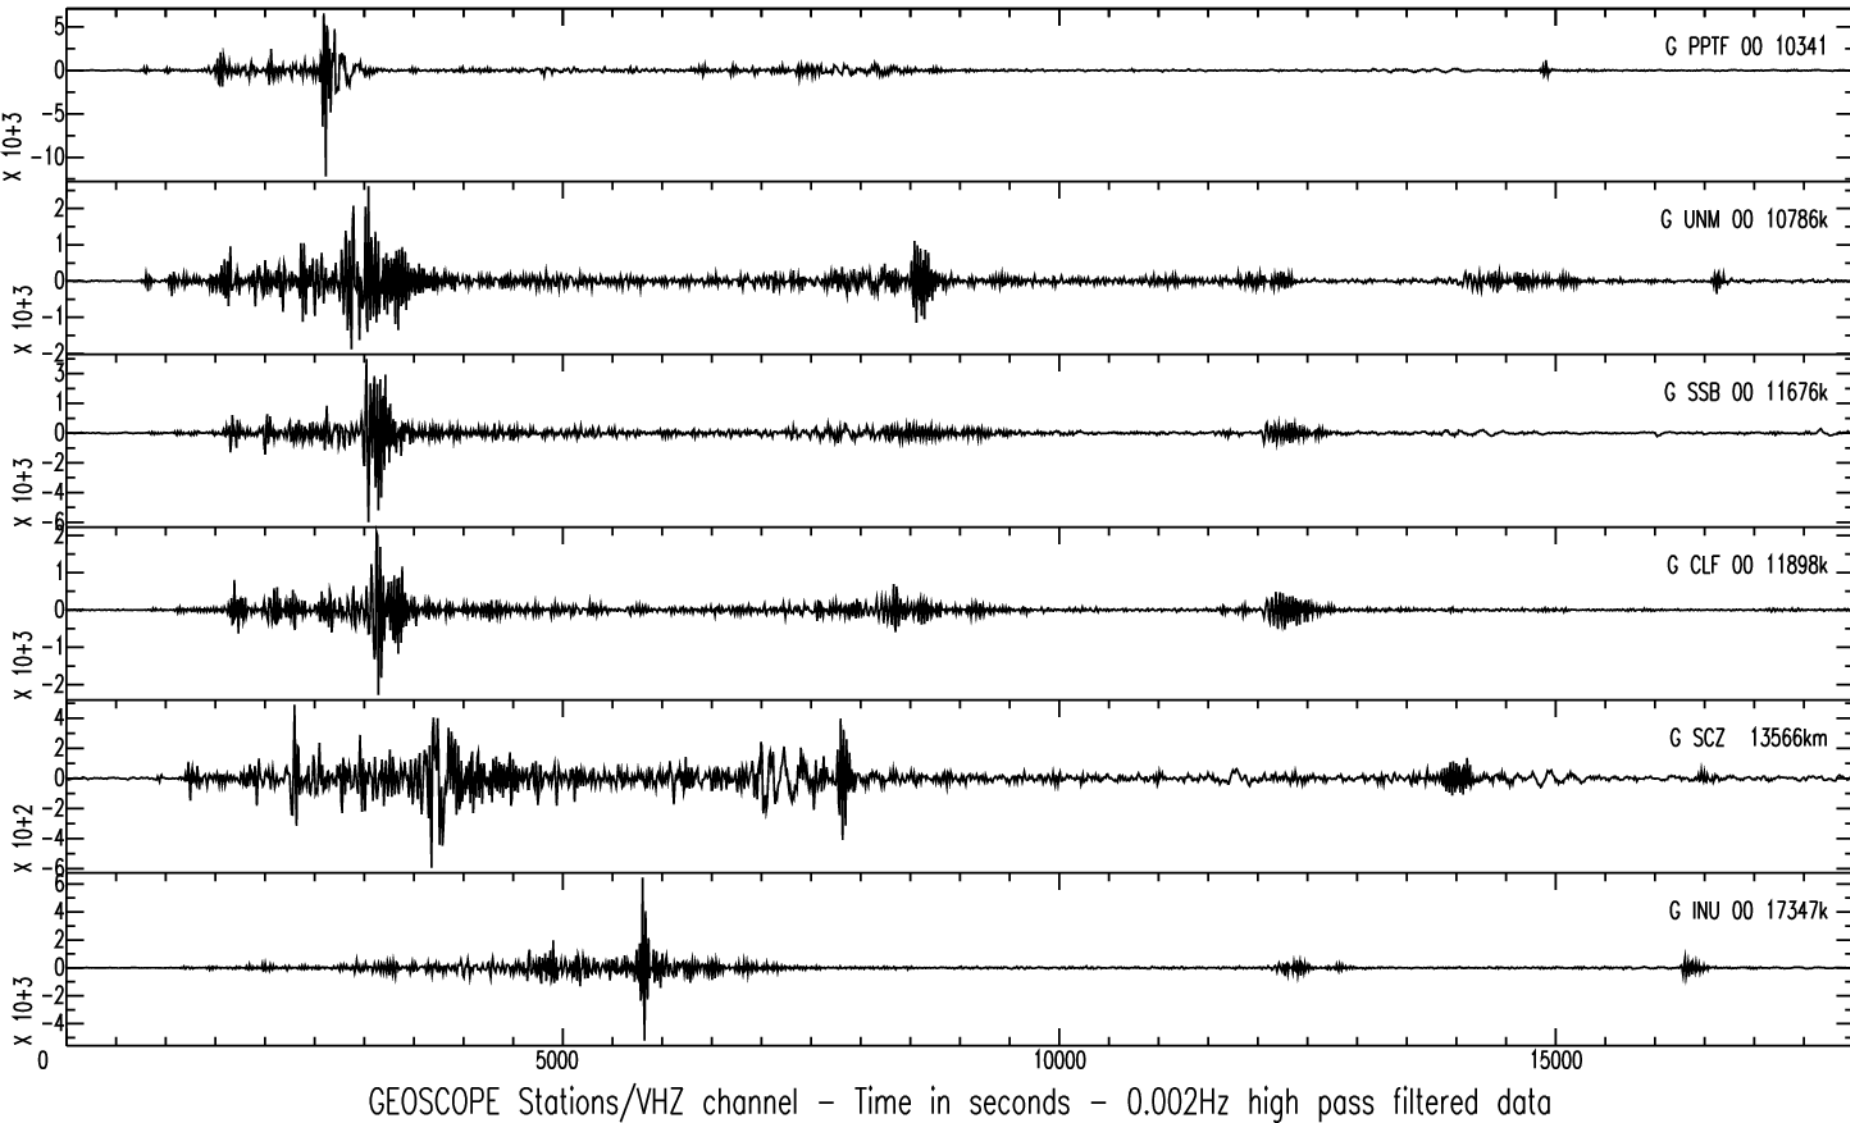

December 8th 2010 - S. Sandwich isl. reg., M=6.5, origin time 05h24m34s UTC

December 8th 2010 - S. Sandwich isl. reg., M=6.5, origin time 05h24m34s UTC

GEOSCOPE Stations/VHZ channel - Time in seconds - 0.002Hz high pass filtered data