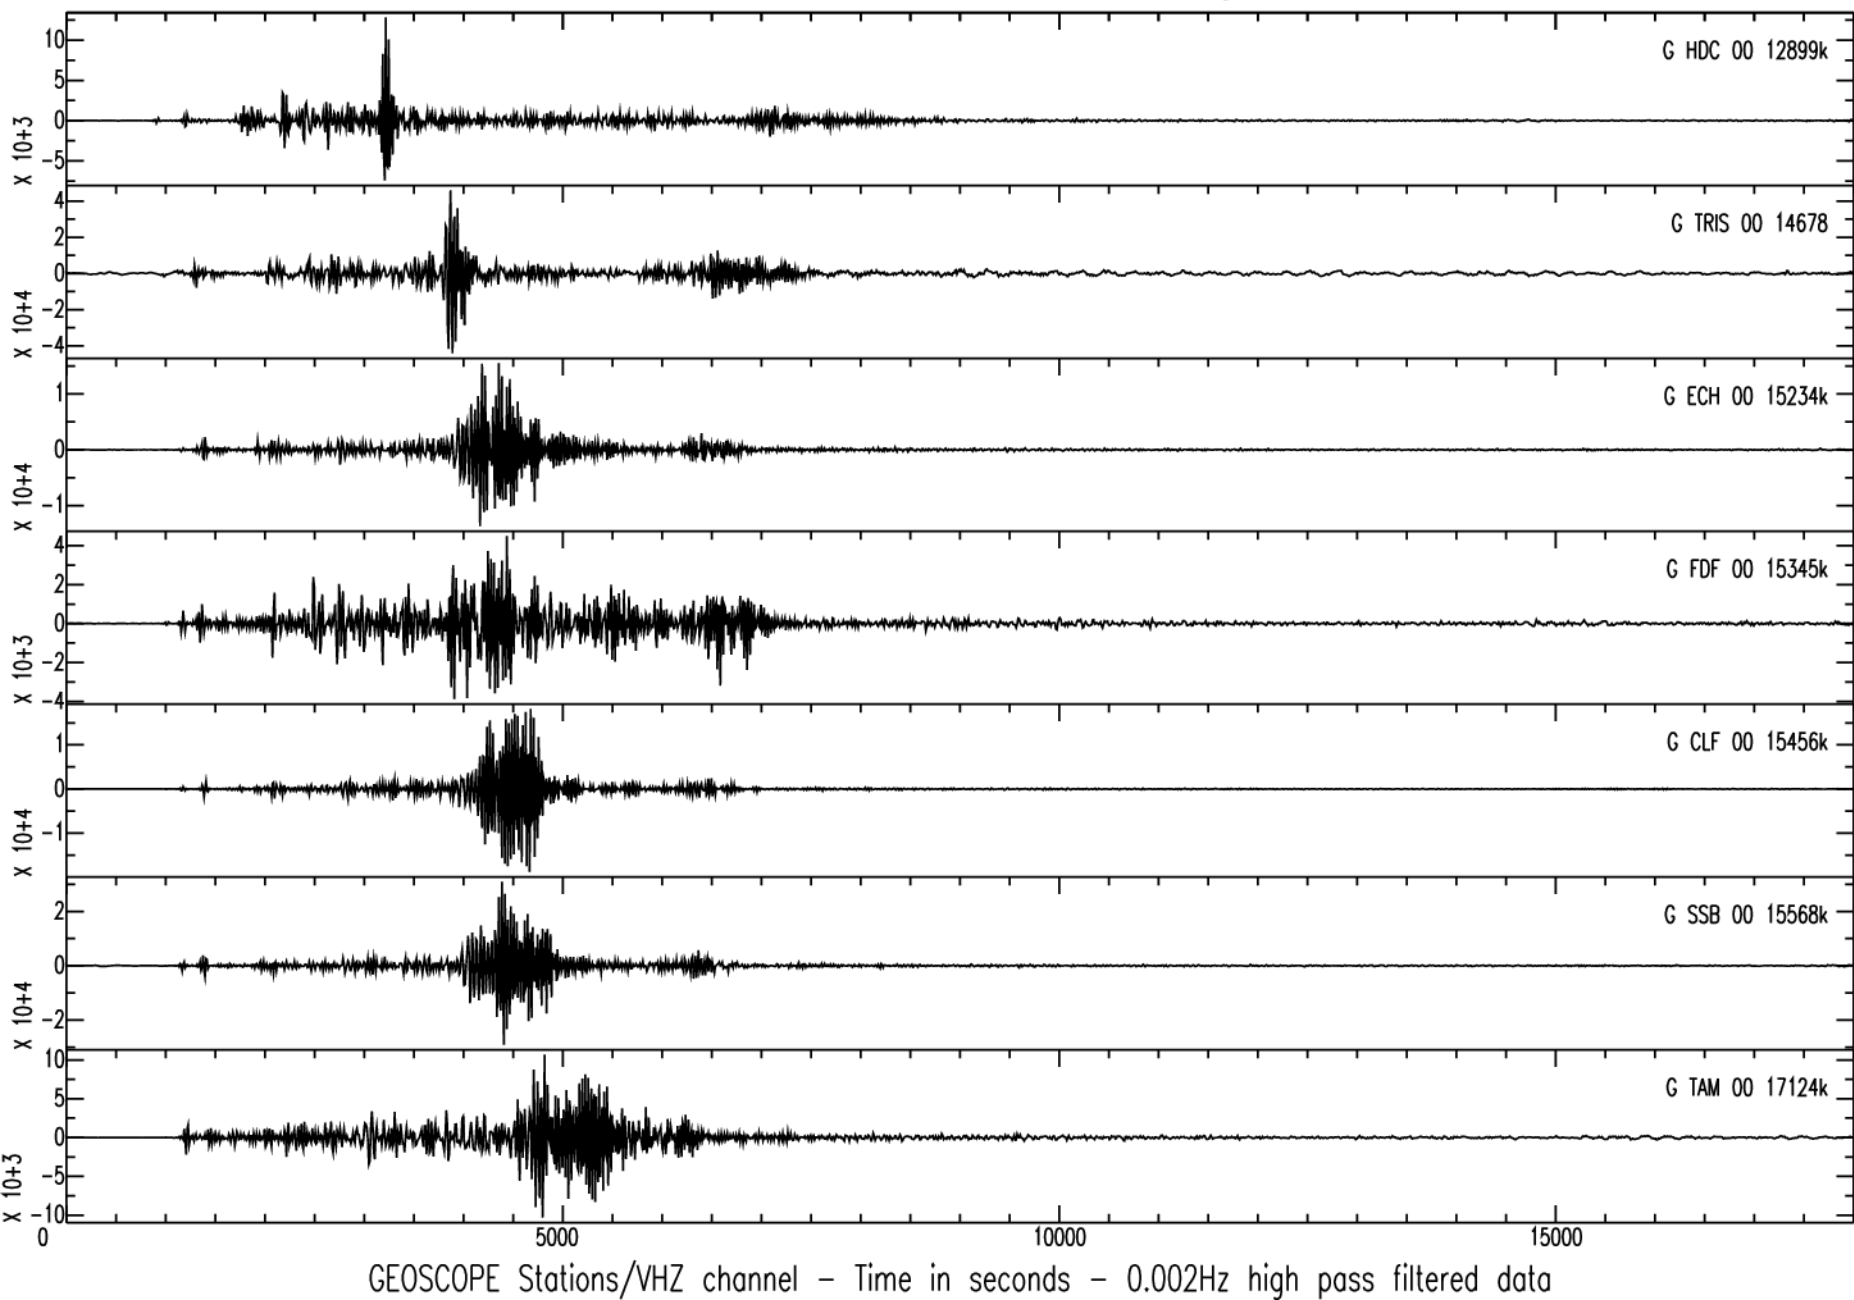

June 26th 2010 - Solomon islands, M=6.7, origin time 05h30m20s UTC

June 26th 2010 - Solomon islands, M=6.7, origin time 05h30m20s UTC