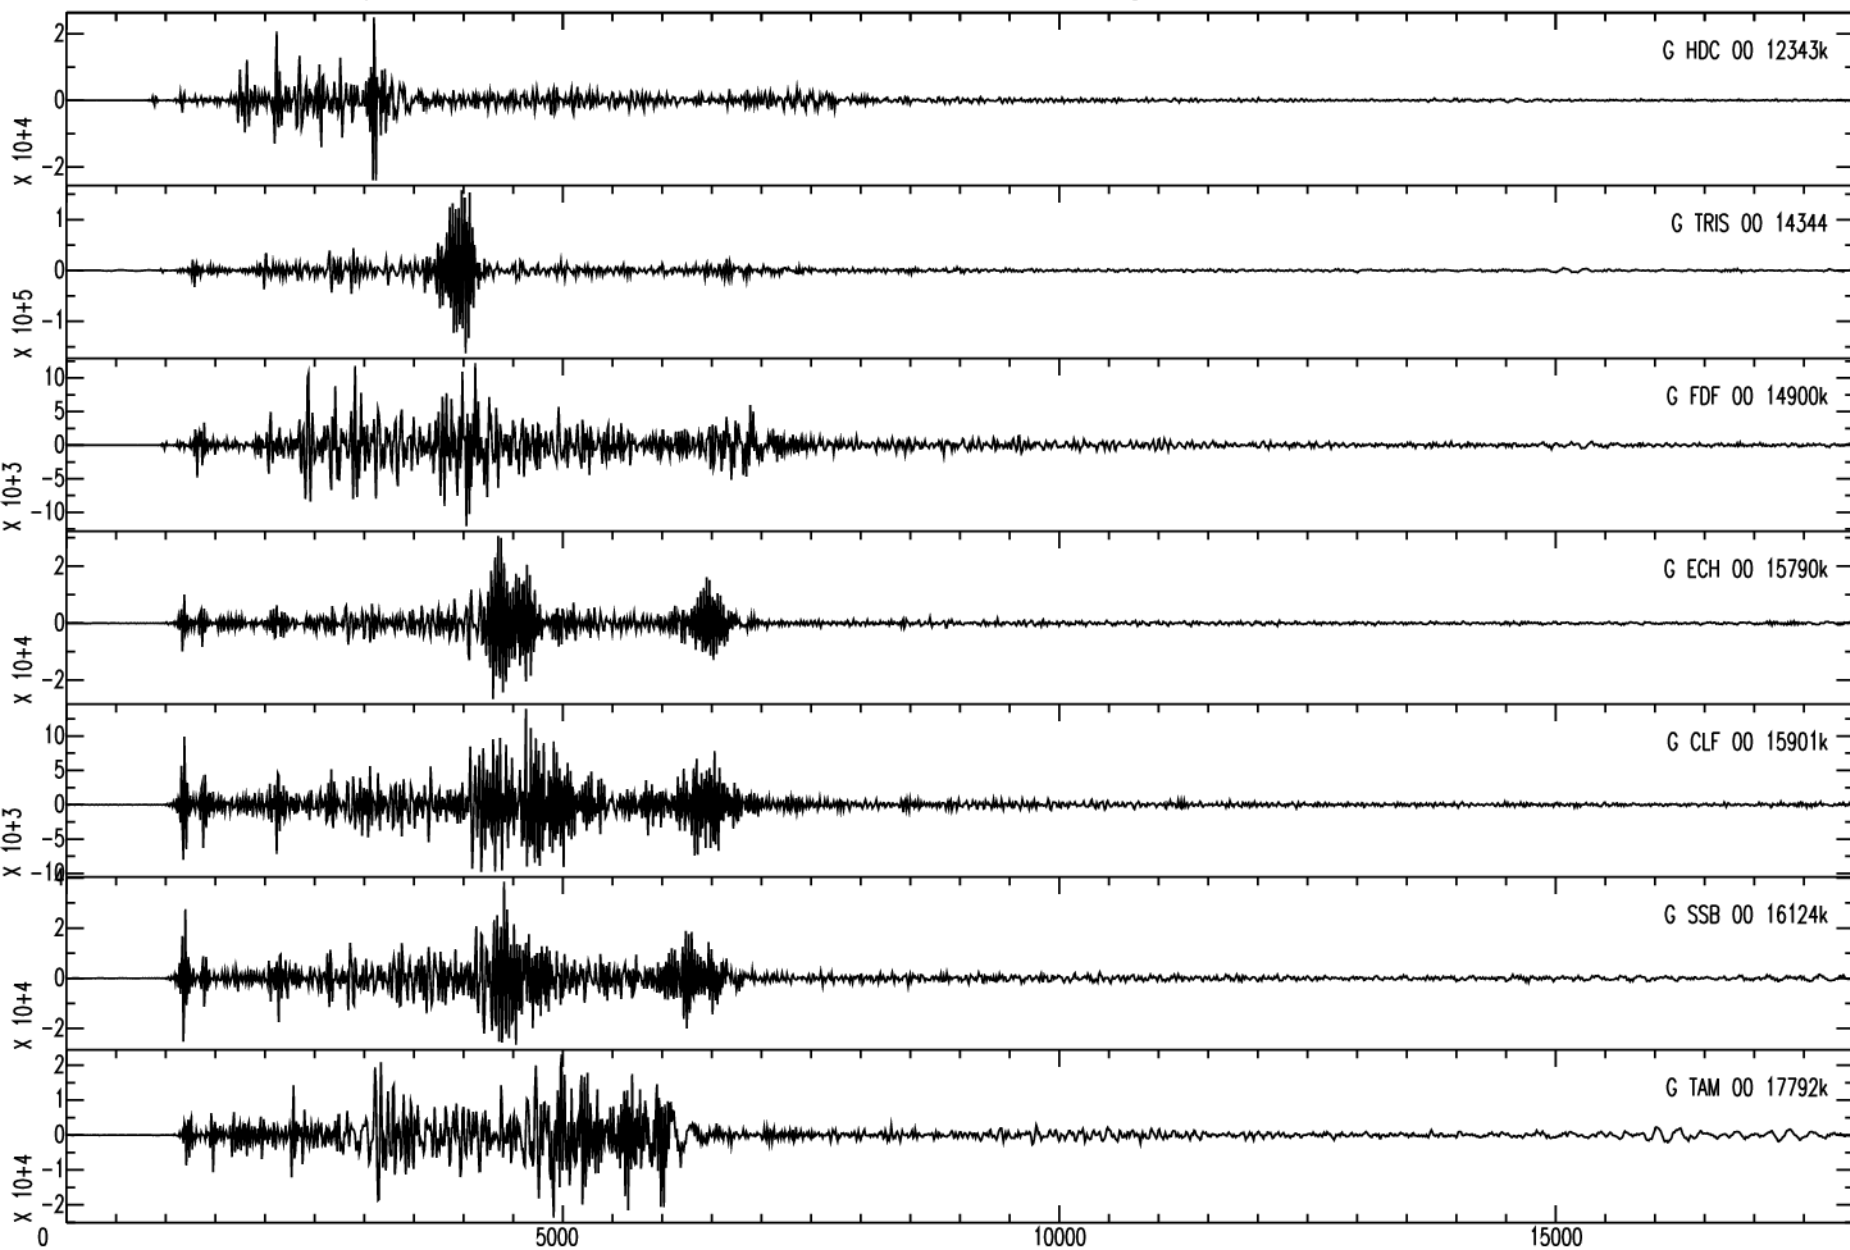

May 27th 2010 - Vanuatu, M=7.2, origin time 17h14m48s UTC

GEOSCOPE Stations/VHZ channel - Time in seconds - 0.002Hz high pass filtered data

May 27th 2010 - Vanuatu, M=7.2, origin time 17h14m48s UTC