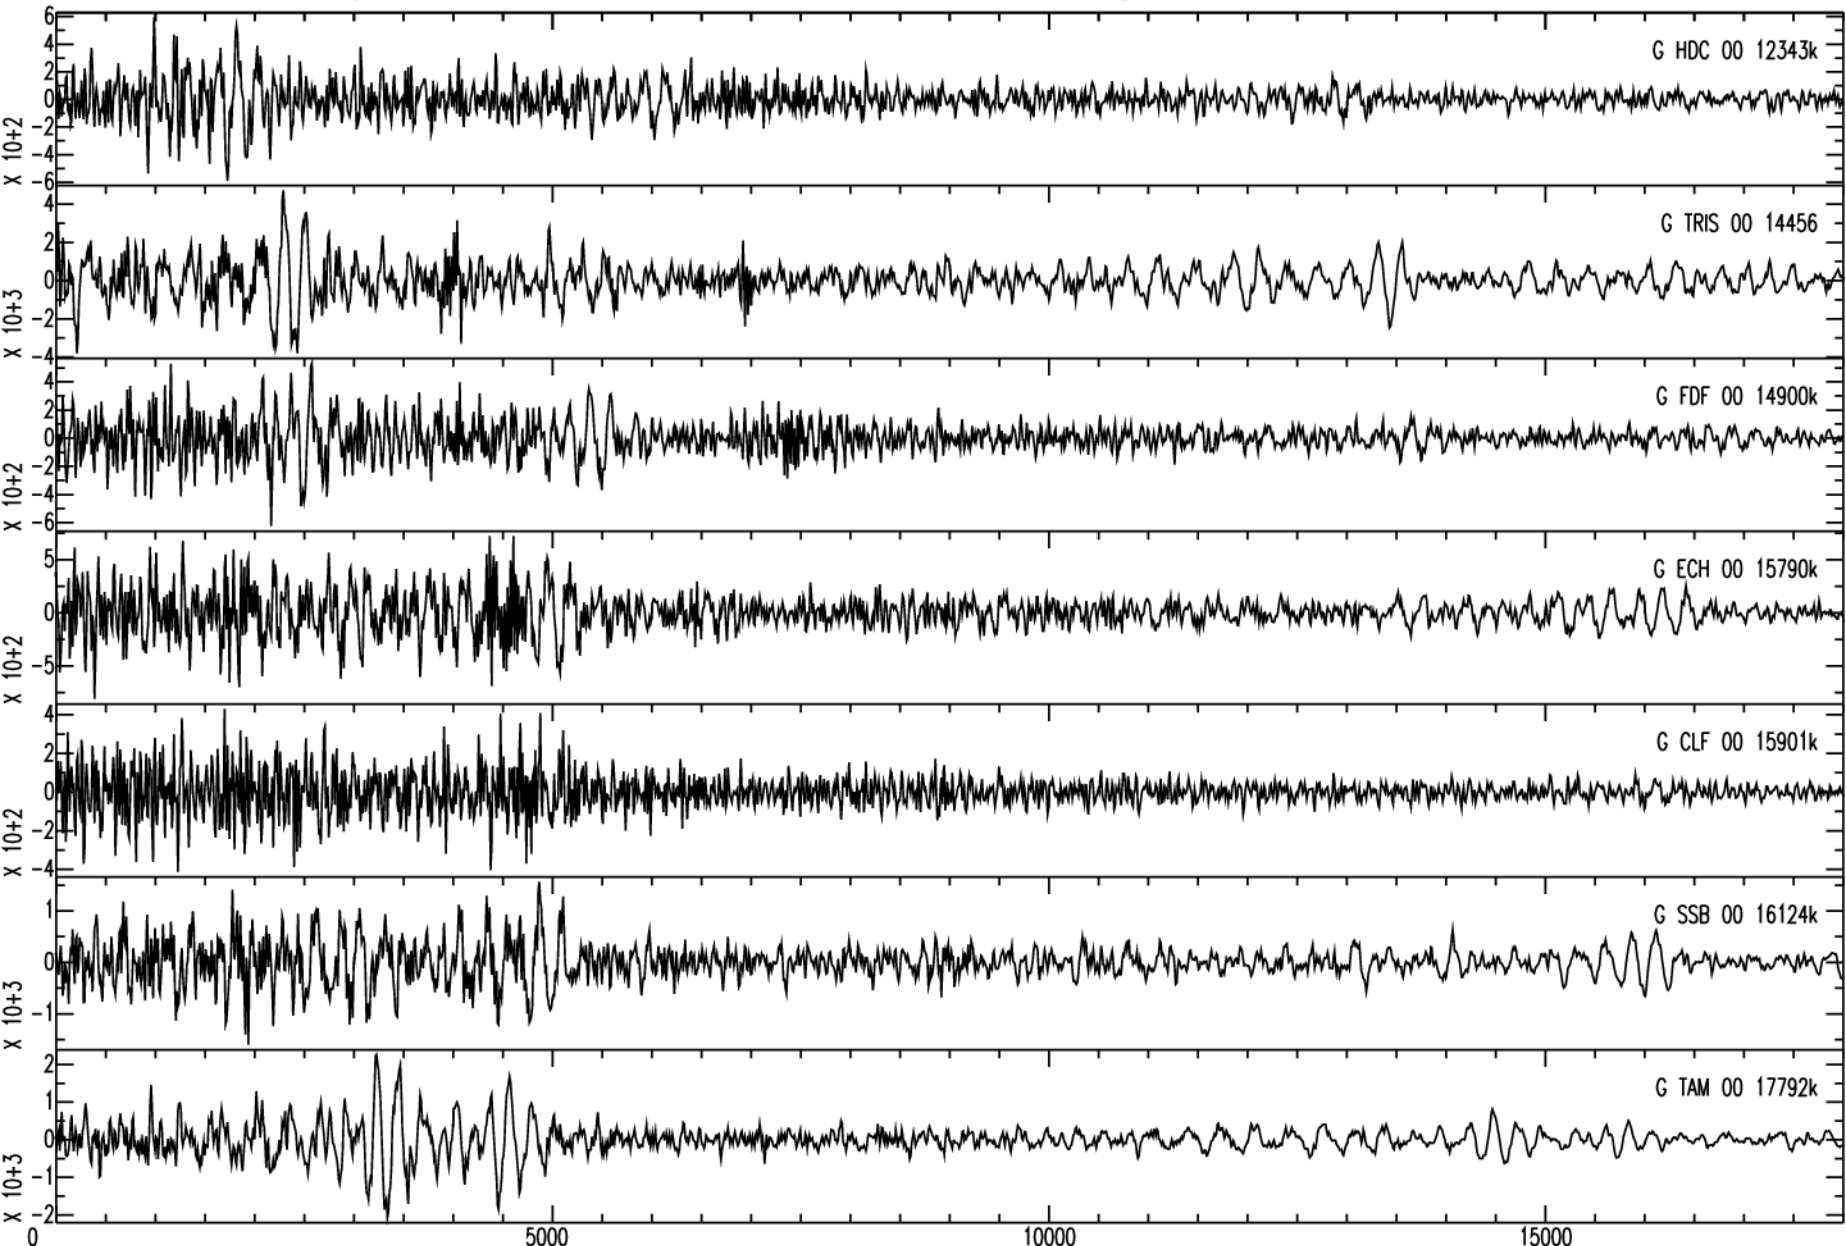

May 27th 2010 - Vanuatu, M=6.4, origin time 20h48m00s UTC

GEOSCOPE Stations/VHZ channel - Time in seconds - 0.002Hz high pass filtered data

May 27th 2010 - Vanuatu, M=6.4, origin time 20h48m00s UTC

GEOSCOPE Stations/VHZ channel - Time in seconds - 0.002Hz high pass filtered data