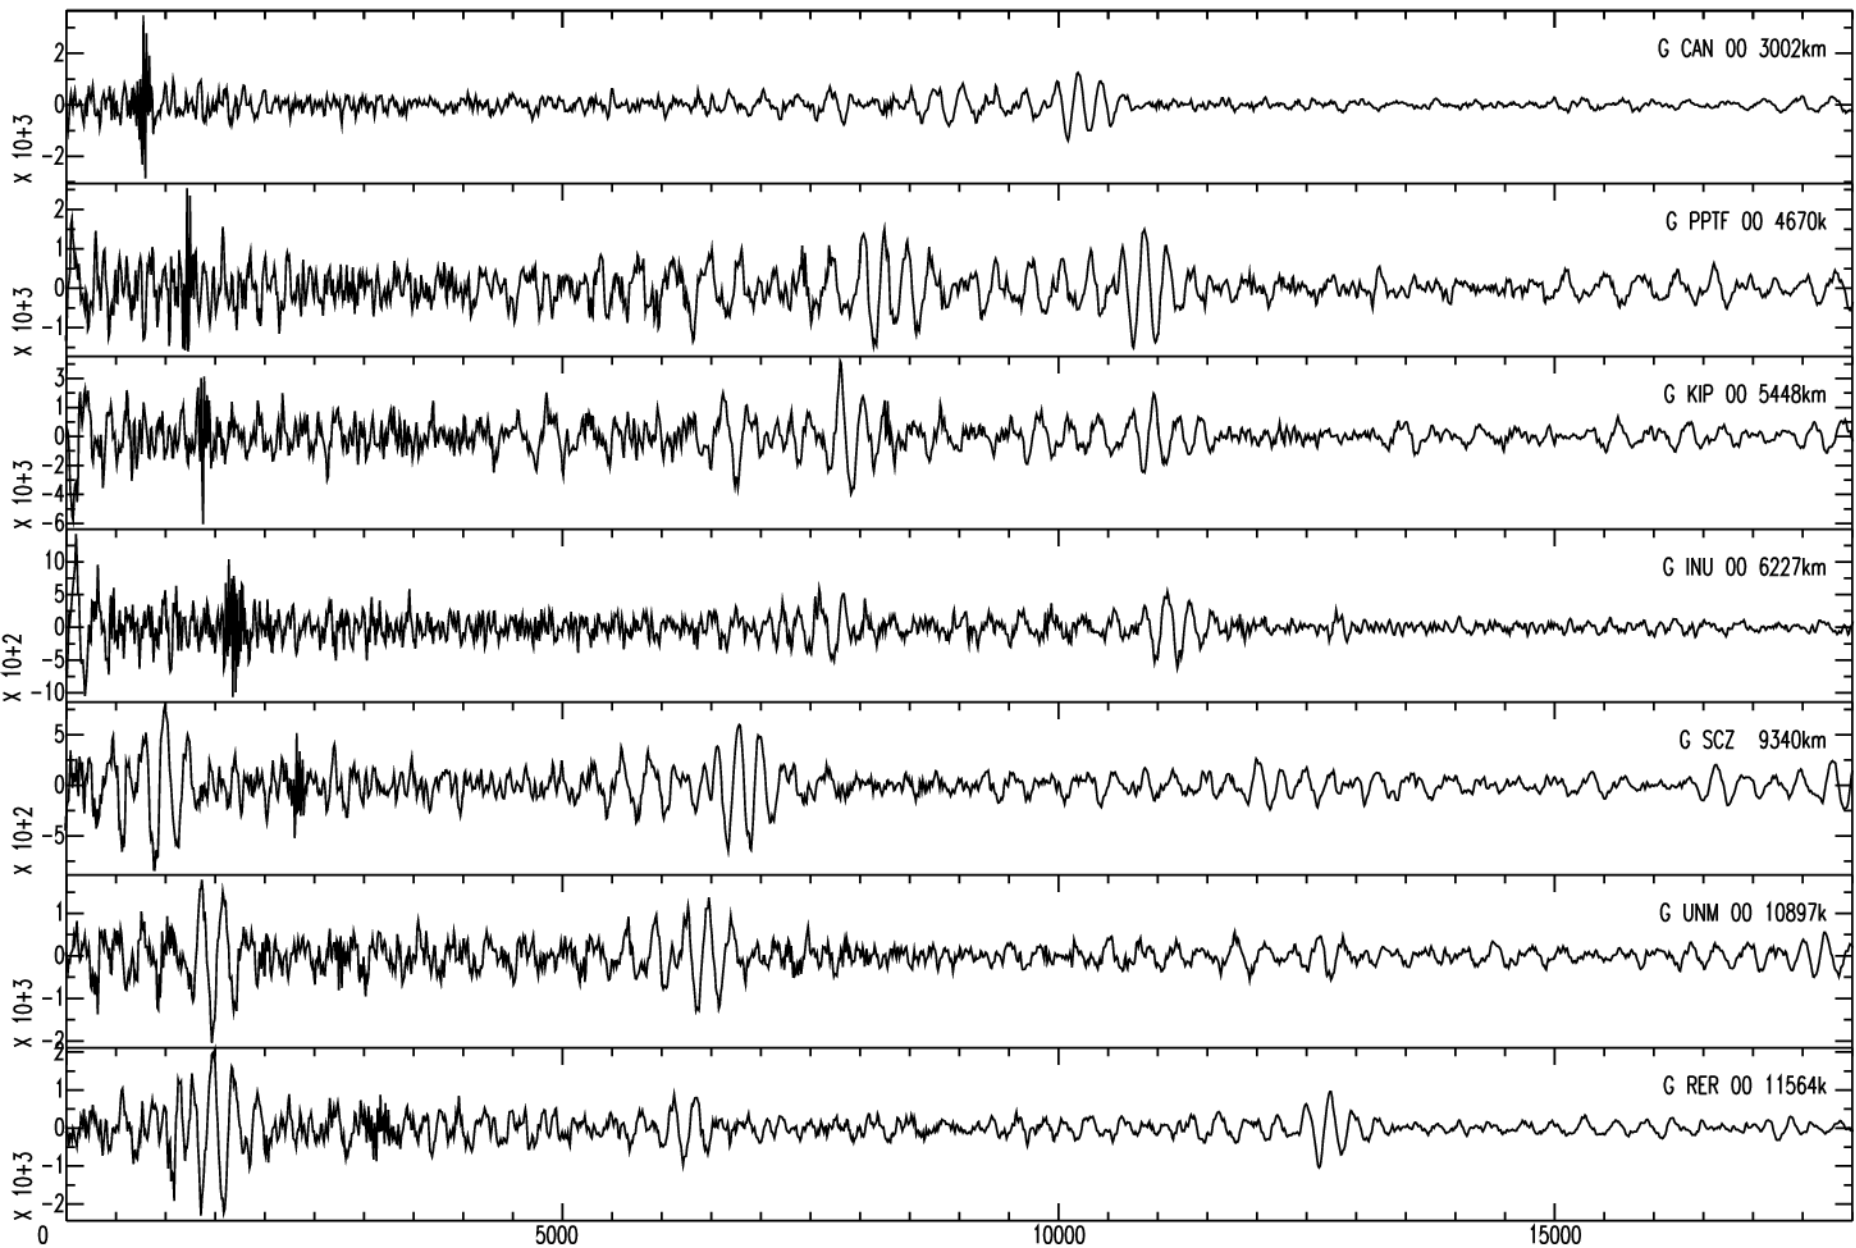

May 27th 2010 - Vanuatu, M=6.4, origin time 20h48m00s UTC

GEOSCOPE Stations/VHZ channel - Time in seconds - 0.002Hz high pass filtered data

May 27th 2010 - Vanuatu, M=6.4, origin time 20h48m00s UTC

GEOSCOPE Stations/VHZ channel - Time in seconds - 0.002Hz high pass filtered data