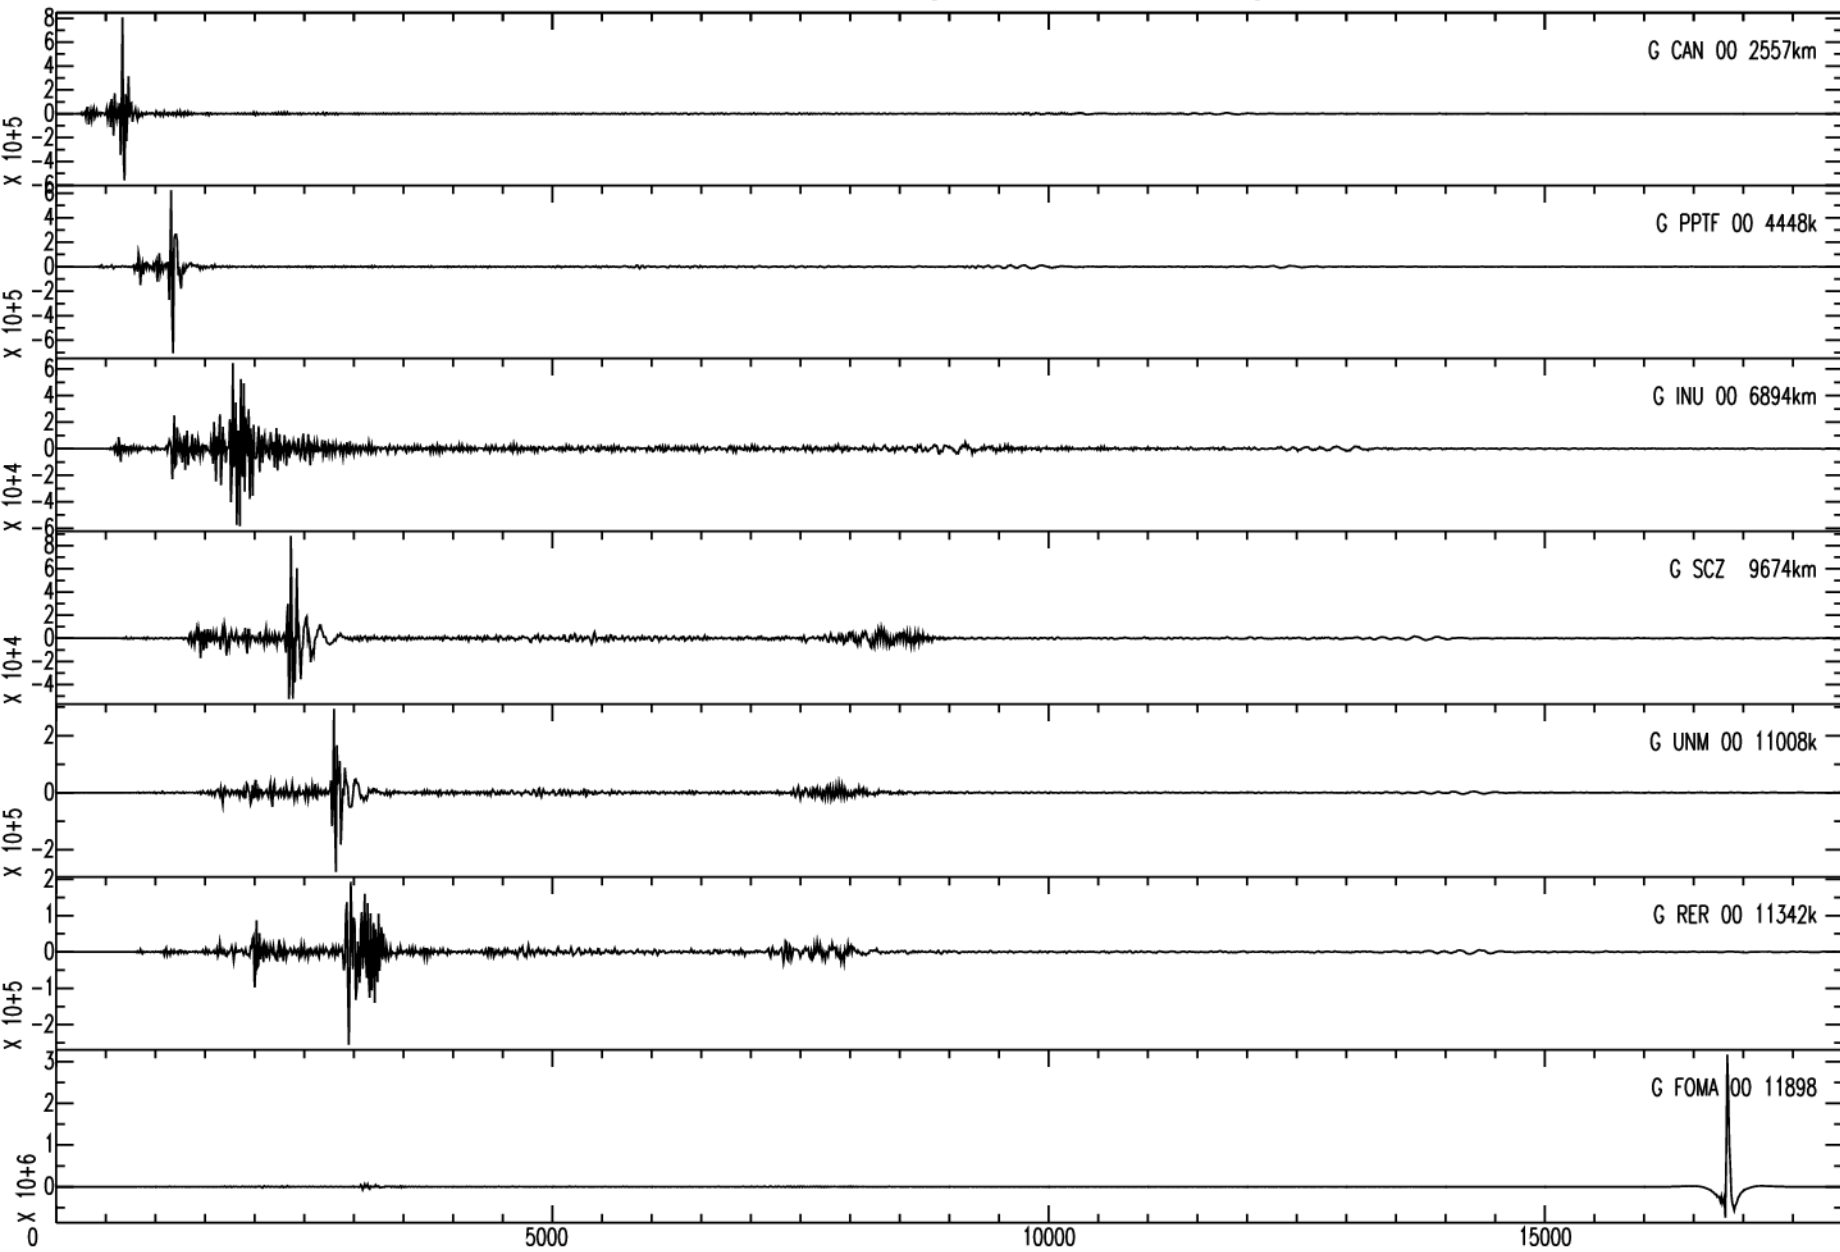

December 25th 2010 - Vanuatu Region, M=7.3, origin time 13h16m37s UTC

GEOSCOPE Stations/VHZ channel - Time in seconds - 0.002Hz high pass filtered data

December 25th 2010 - Vanuatu Region, M=7.3, origin time 13h16m37s UTC

GEOSCOPE Stations/VHZ channel - Time in seconds - 0.002Hz high pass filtered data