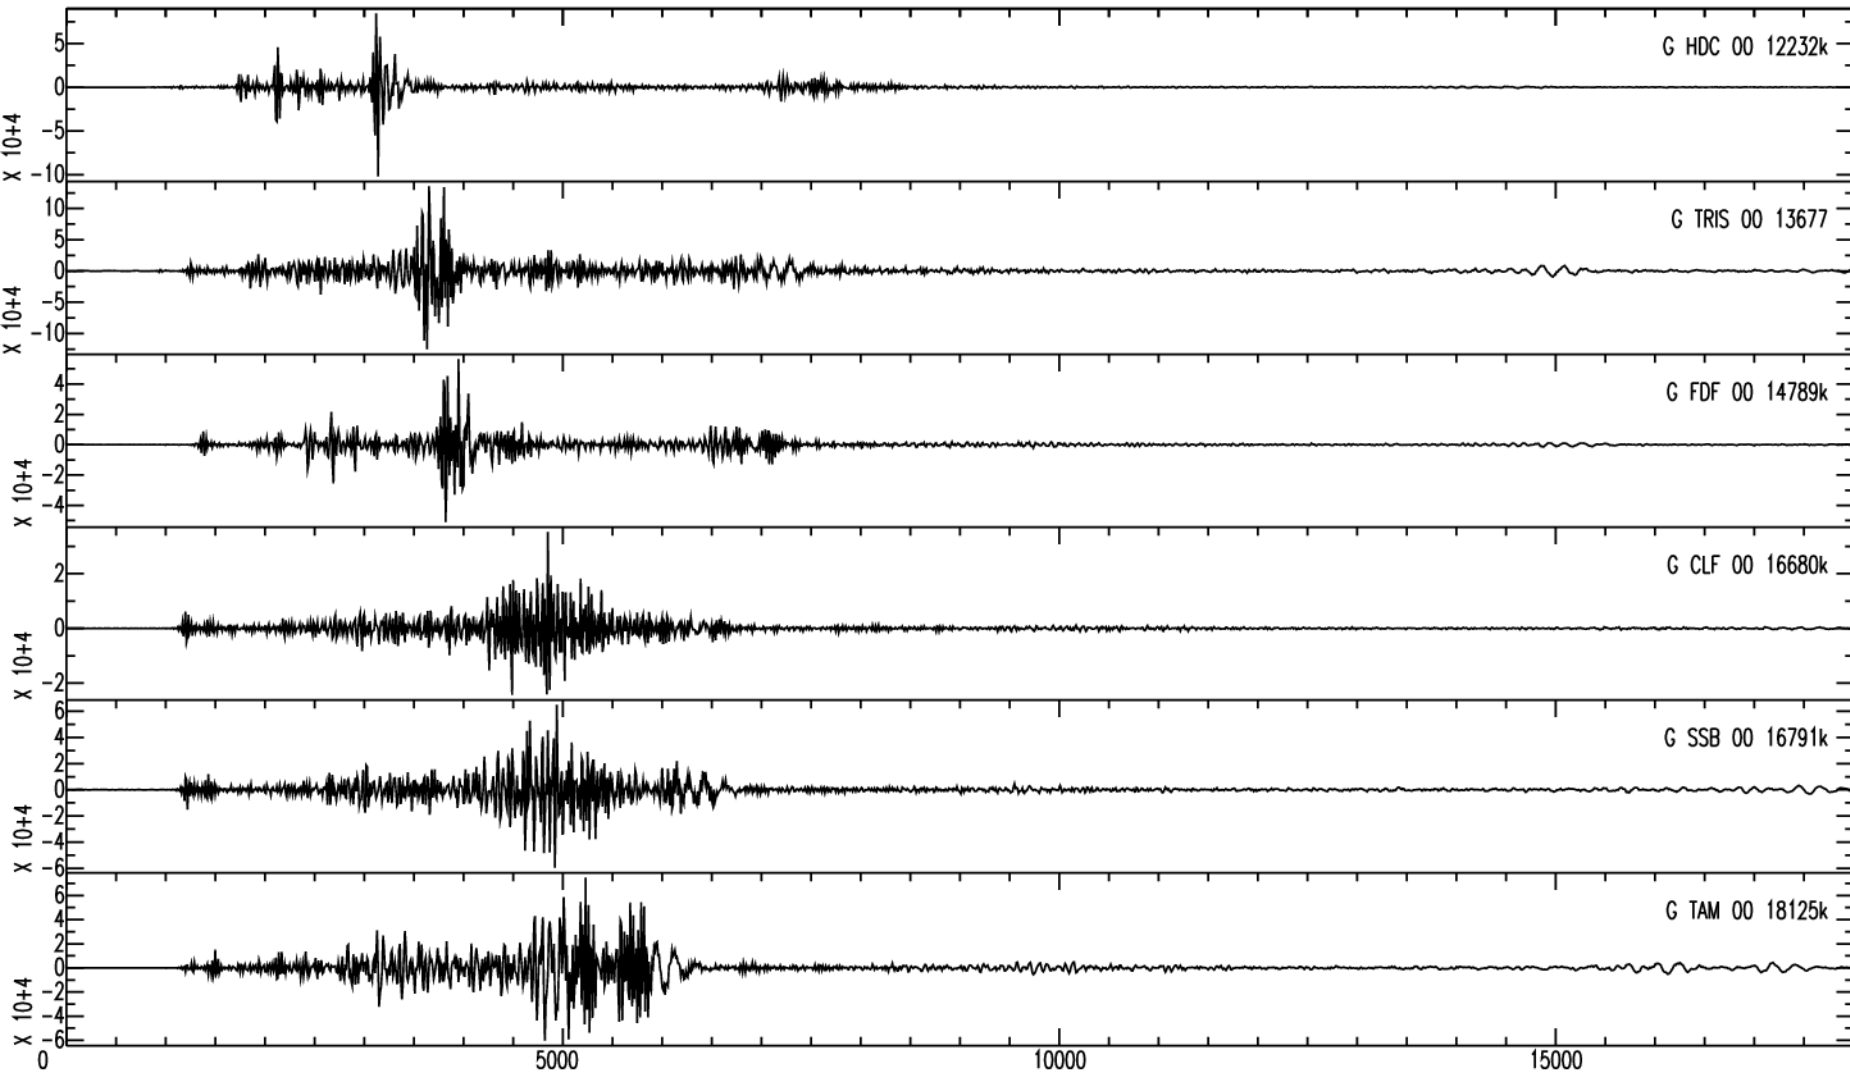

December 25th 2010 - Vanuatu Region, M=7.3, origin time 13h16m37s UTC

GEOSCOPE Stations/VHZ channel - Time in seconds - 0.002Hz high pass filtered data

December 25th 2010 - Vanuatu Region, M=7.3, origin time 13h16m37s UTC

GEOSCOPE Stations/VHZ channel - Time in seconds - 0.002Hz high pass filtered data