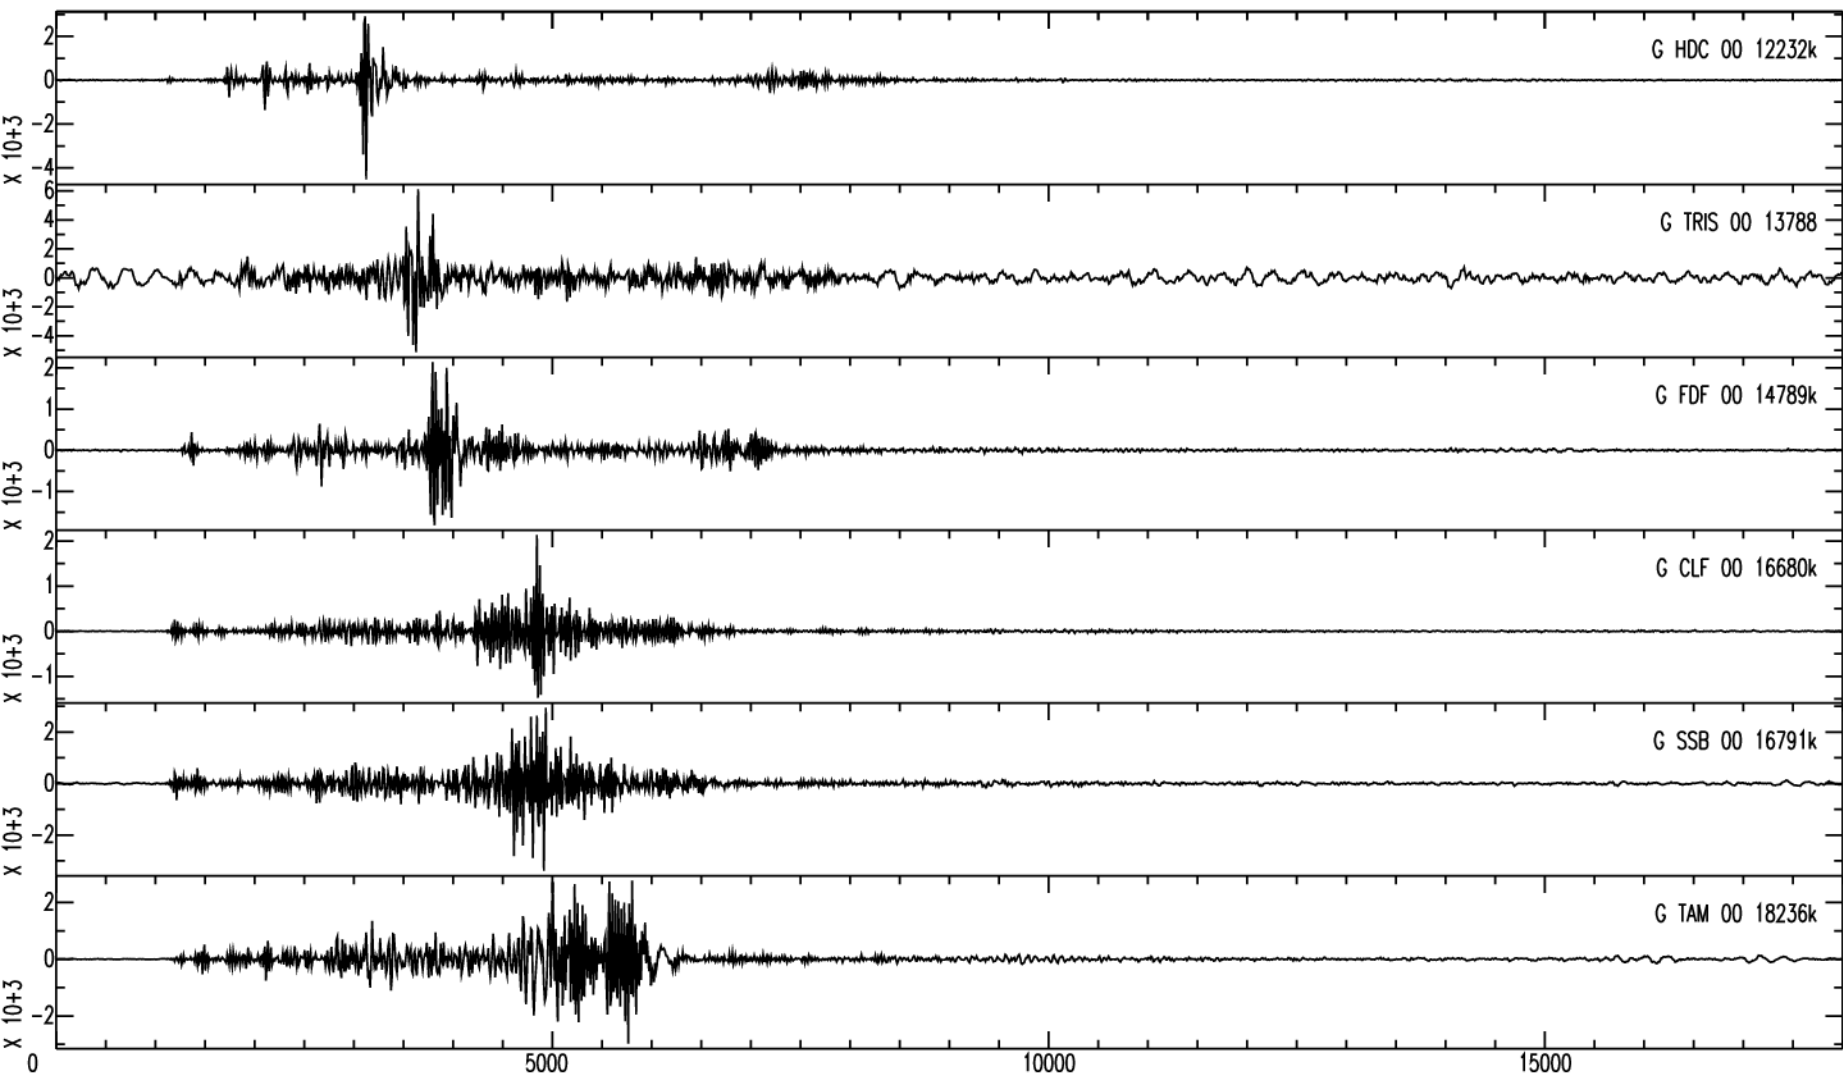

December 29th 2010 - Vanuatu, M=6.6, origin time 06h54m22s UTC

GEOSCOPE Stations/VHZ channel - Time in seconds - 0.002Hz high pass filtered data

December 29th 2010 - Vanuatu, M=6.6, origin time 06h54m22s UTC