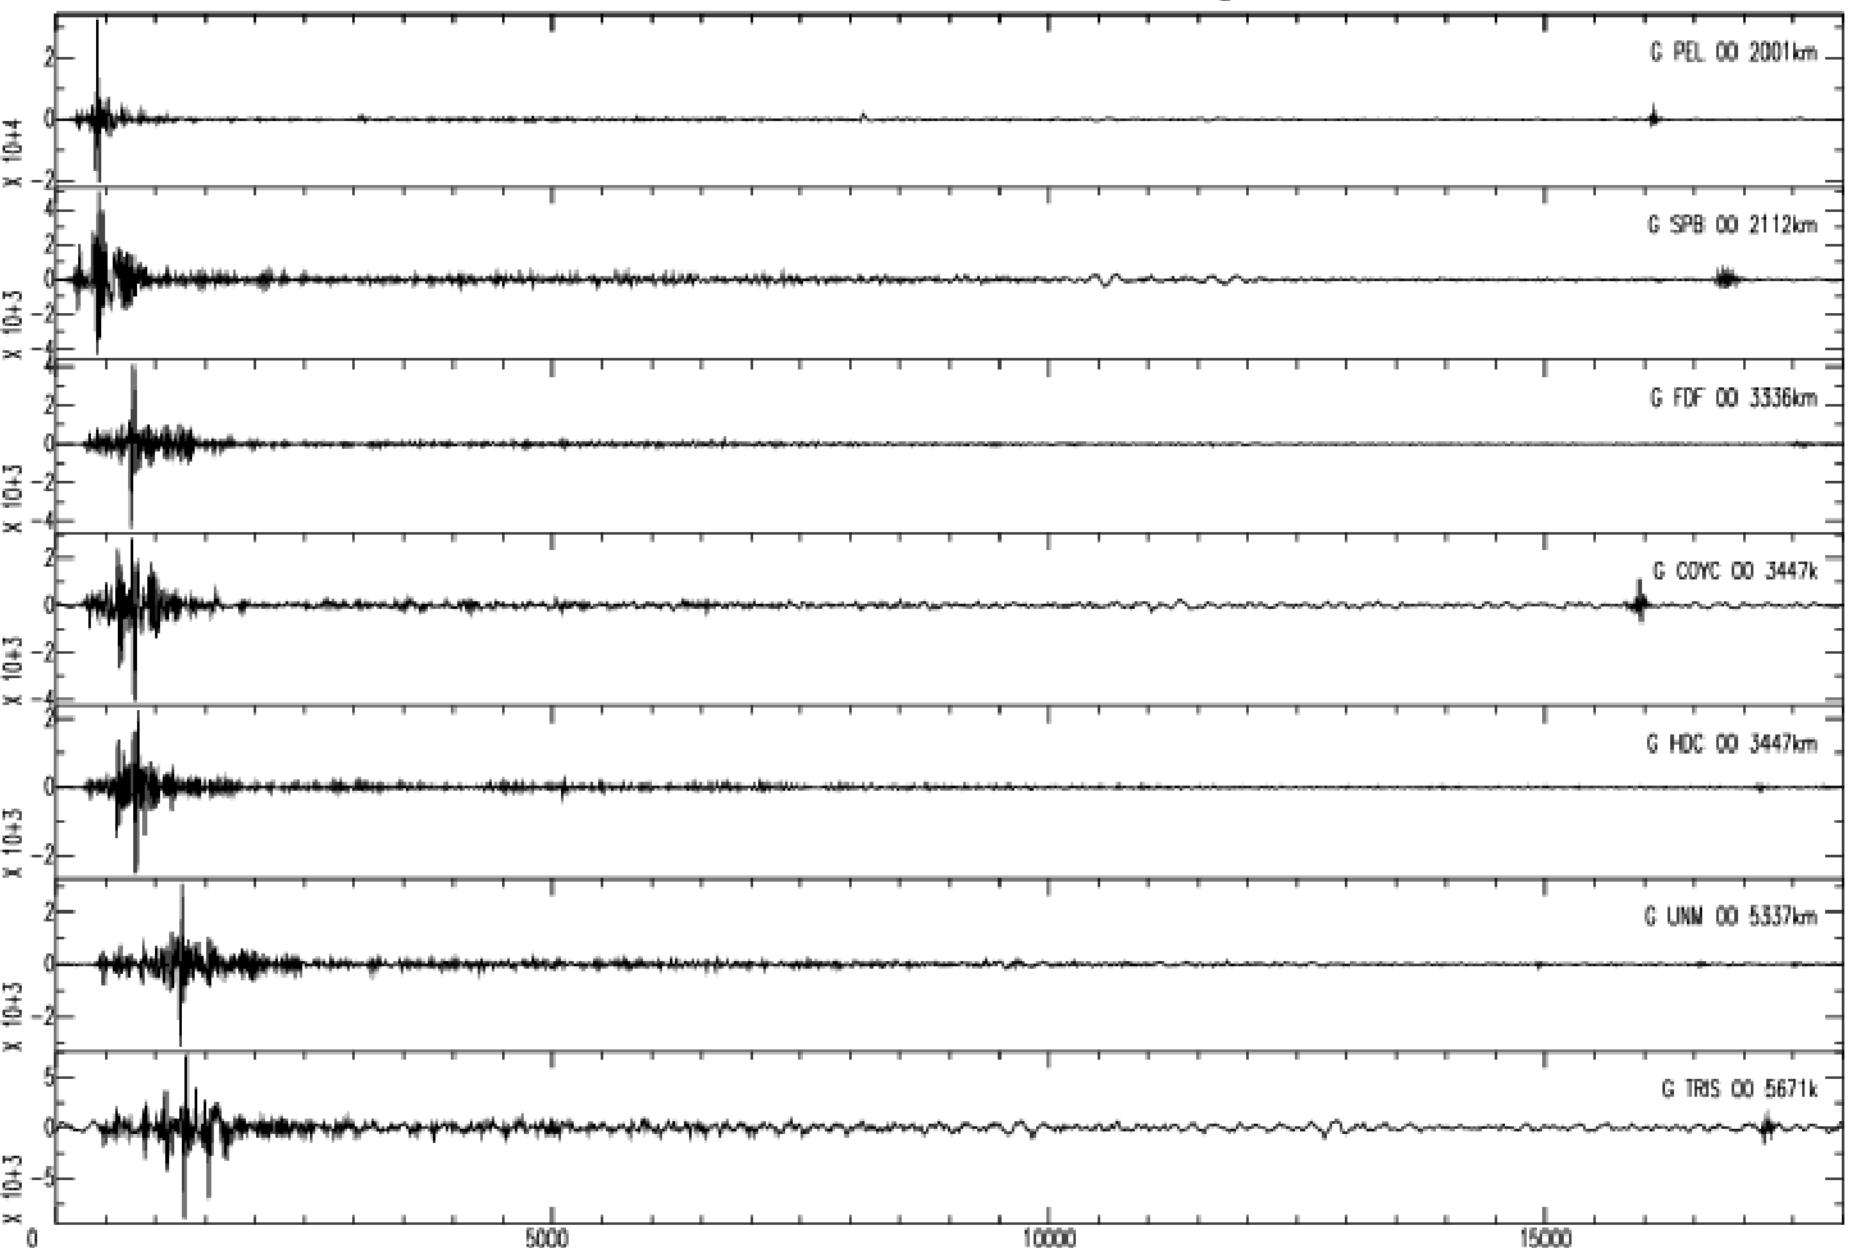

November 22th 2011 - Bolivia, Beni, M=6.6, origin time 18h48m17s UTC

GEOSCOPE Stations/VHZ channel - Time in seconds - 0.002Hz high pass filtered data

November 22th 2011 - Bolivia, Beni, M=6.6, origin time 18h48m17s UTC

GEOSCOPE Stations/VHZ channel - Time in seconds - 0.002Hz high pass filtered data

November 22th 2011 - Bolivia, Beni, M=6.6, origin time 18h48m17s UTC

GEOSCOPE Stations/VHZ channel - Time in seconds - 0.002Hz high pass filtered data