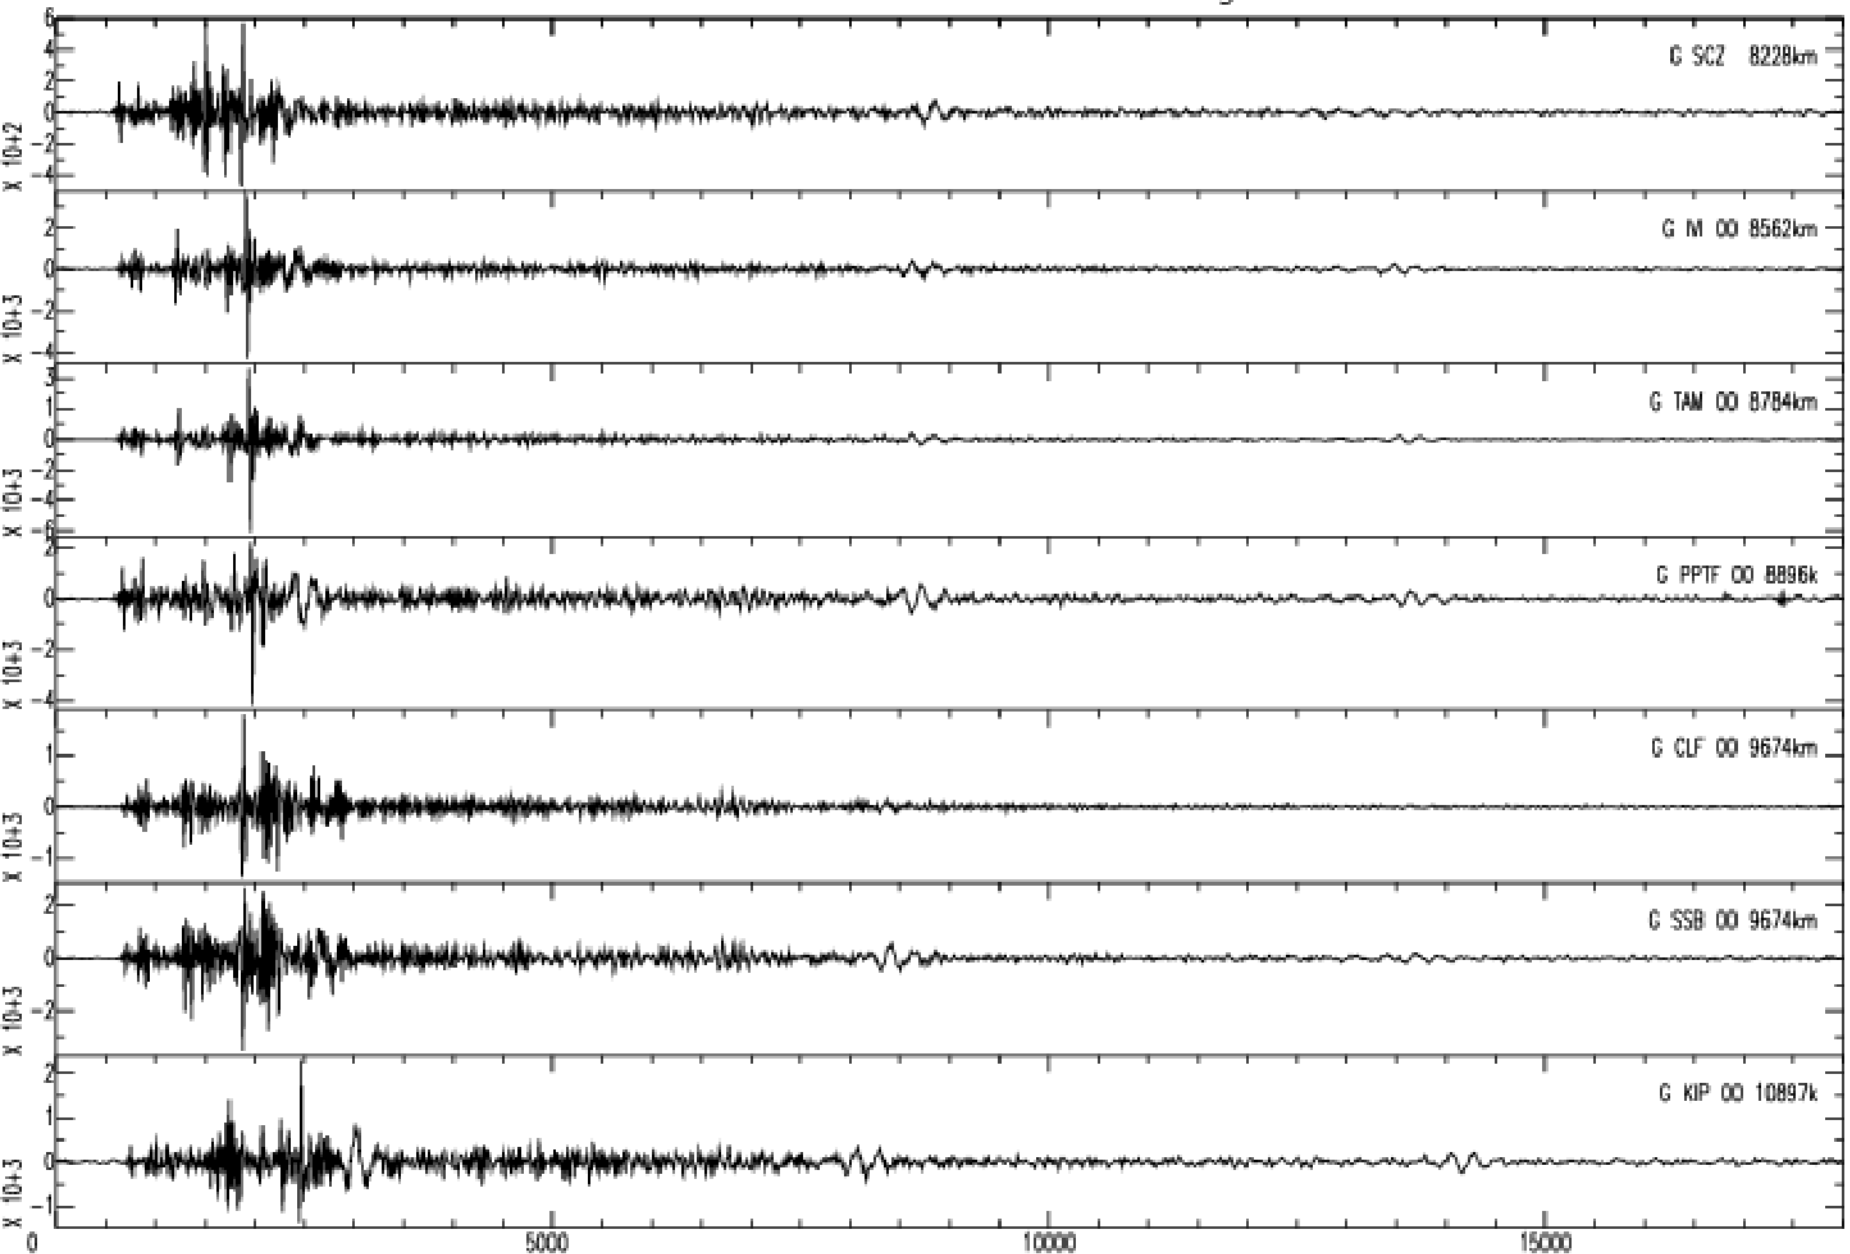

November 22th 2011 - Bolivia, Beni, M=6.6, origin time 18h48m17s UTC

GEOSCOPE Stations/VHZ channel - Time in seconds - 0.002Hz high pass filtered data

November 22th 2011 - Bolivia, Beni, M=6.6, origin time 18h48m17s UTC

GEOSCOPE Stations/VHZ channel - Time in seconds - 0.002Hz high pass filtered data

November 22th 2011 - Bolivia, Beni, M=6.6, origin time 18h48m17s UTC

GEOSCOPE Stations/VHZ channel - Time in seconds - 0.002Hz high pass filtered data