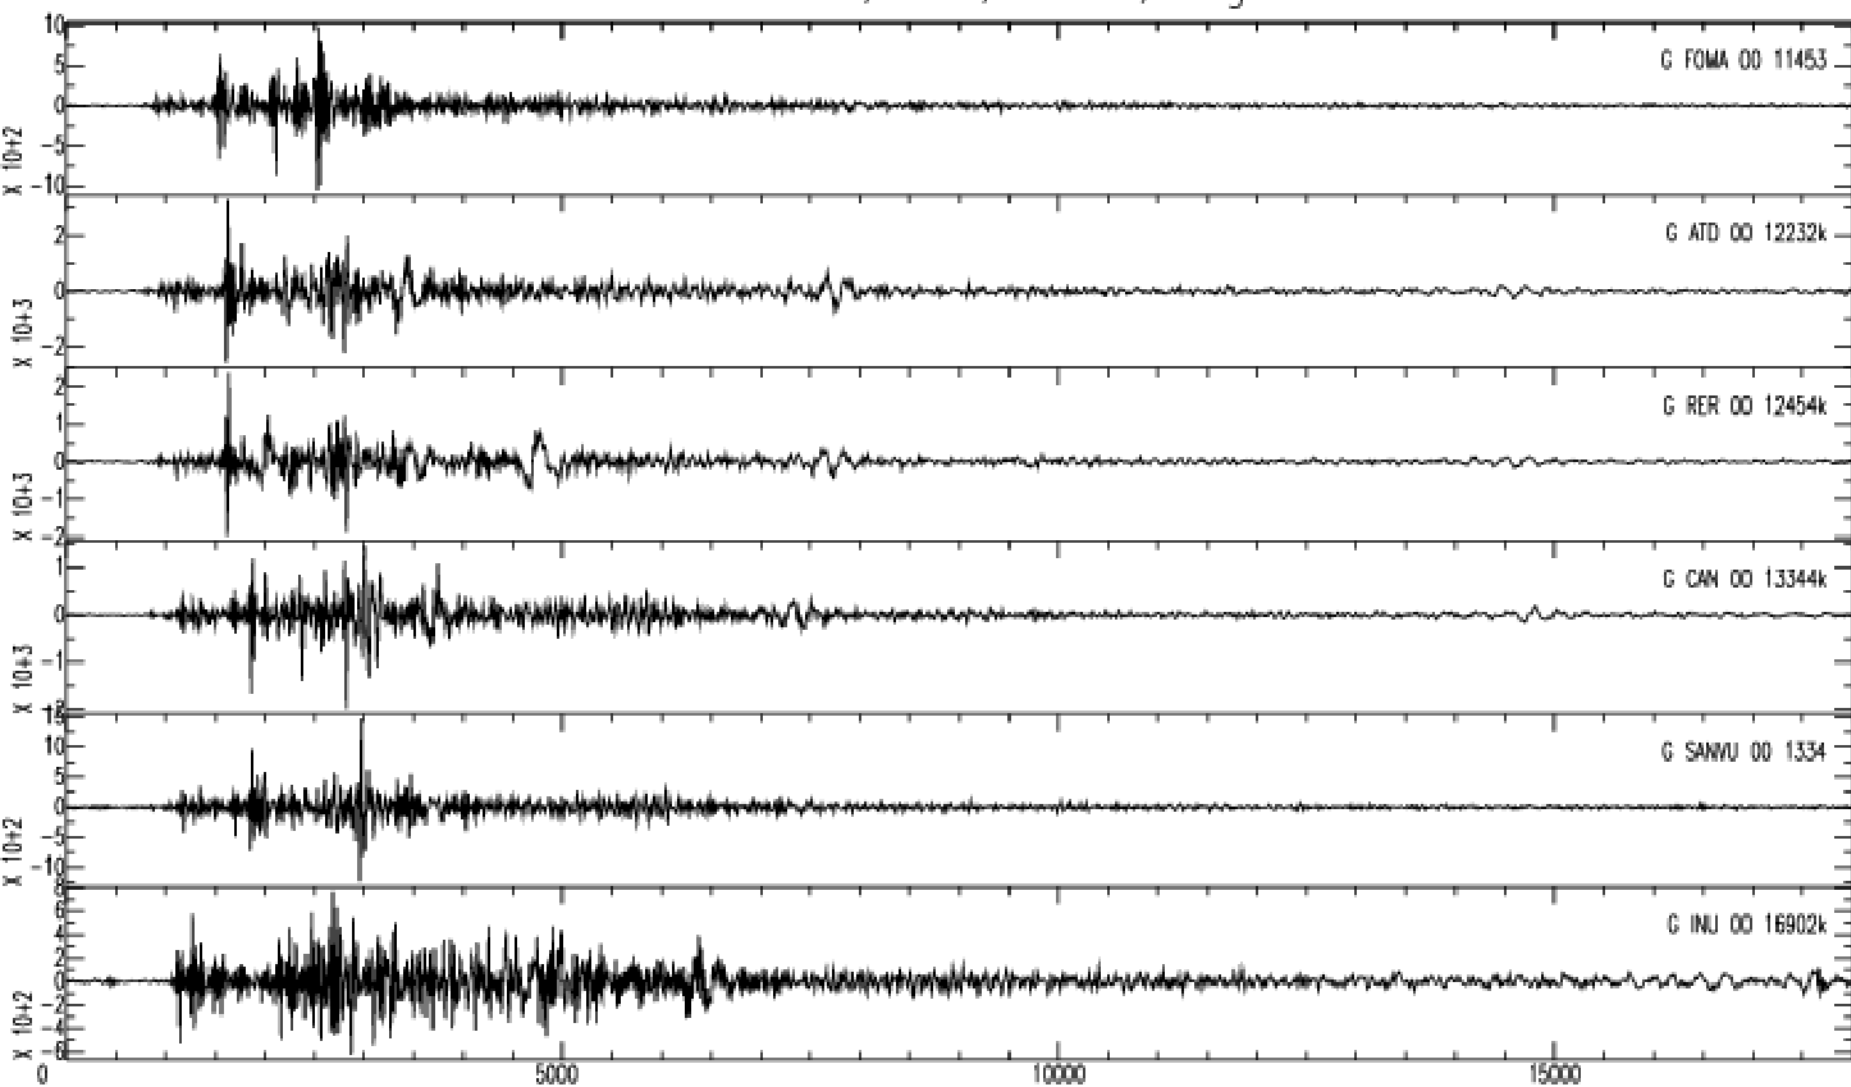

November 22th 2011 - Bolivia, Beni, M=6.6, origin time 18h48m17s UTC

GEOSCOPE Stations/VHZ channel - Time in seconds - 0.002Hz high pass filtered data

November 22th 2011 - Bolivia, Beni, M=6.6, origin time 18h48m17s UTC

GEOSCOPE Stations/VHZ channel - Time in seconds - 0.002Hz high pass filtered data

November 22th 2011 - Bolivia, Beni, M=6.6, origin time 18h48m17s UTC

GEOSCOPE Stations/VHZ channel - Time in seconds - 0.002Hz high pass filtered data