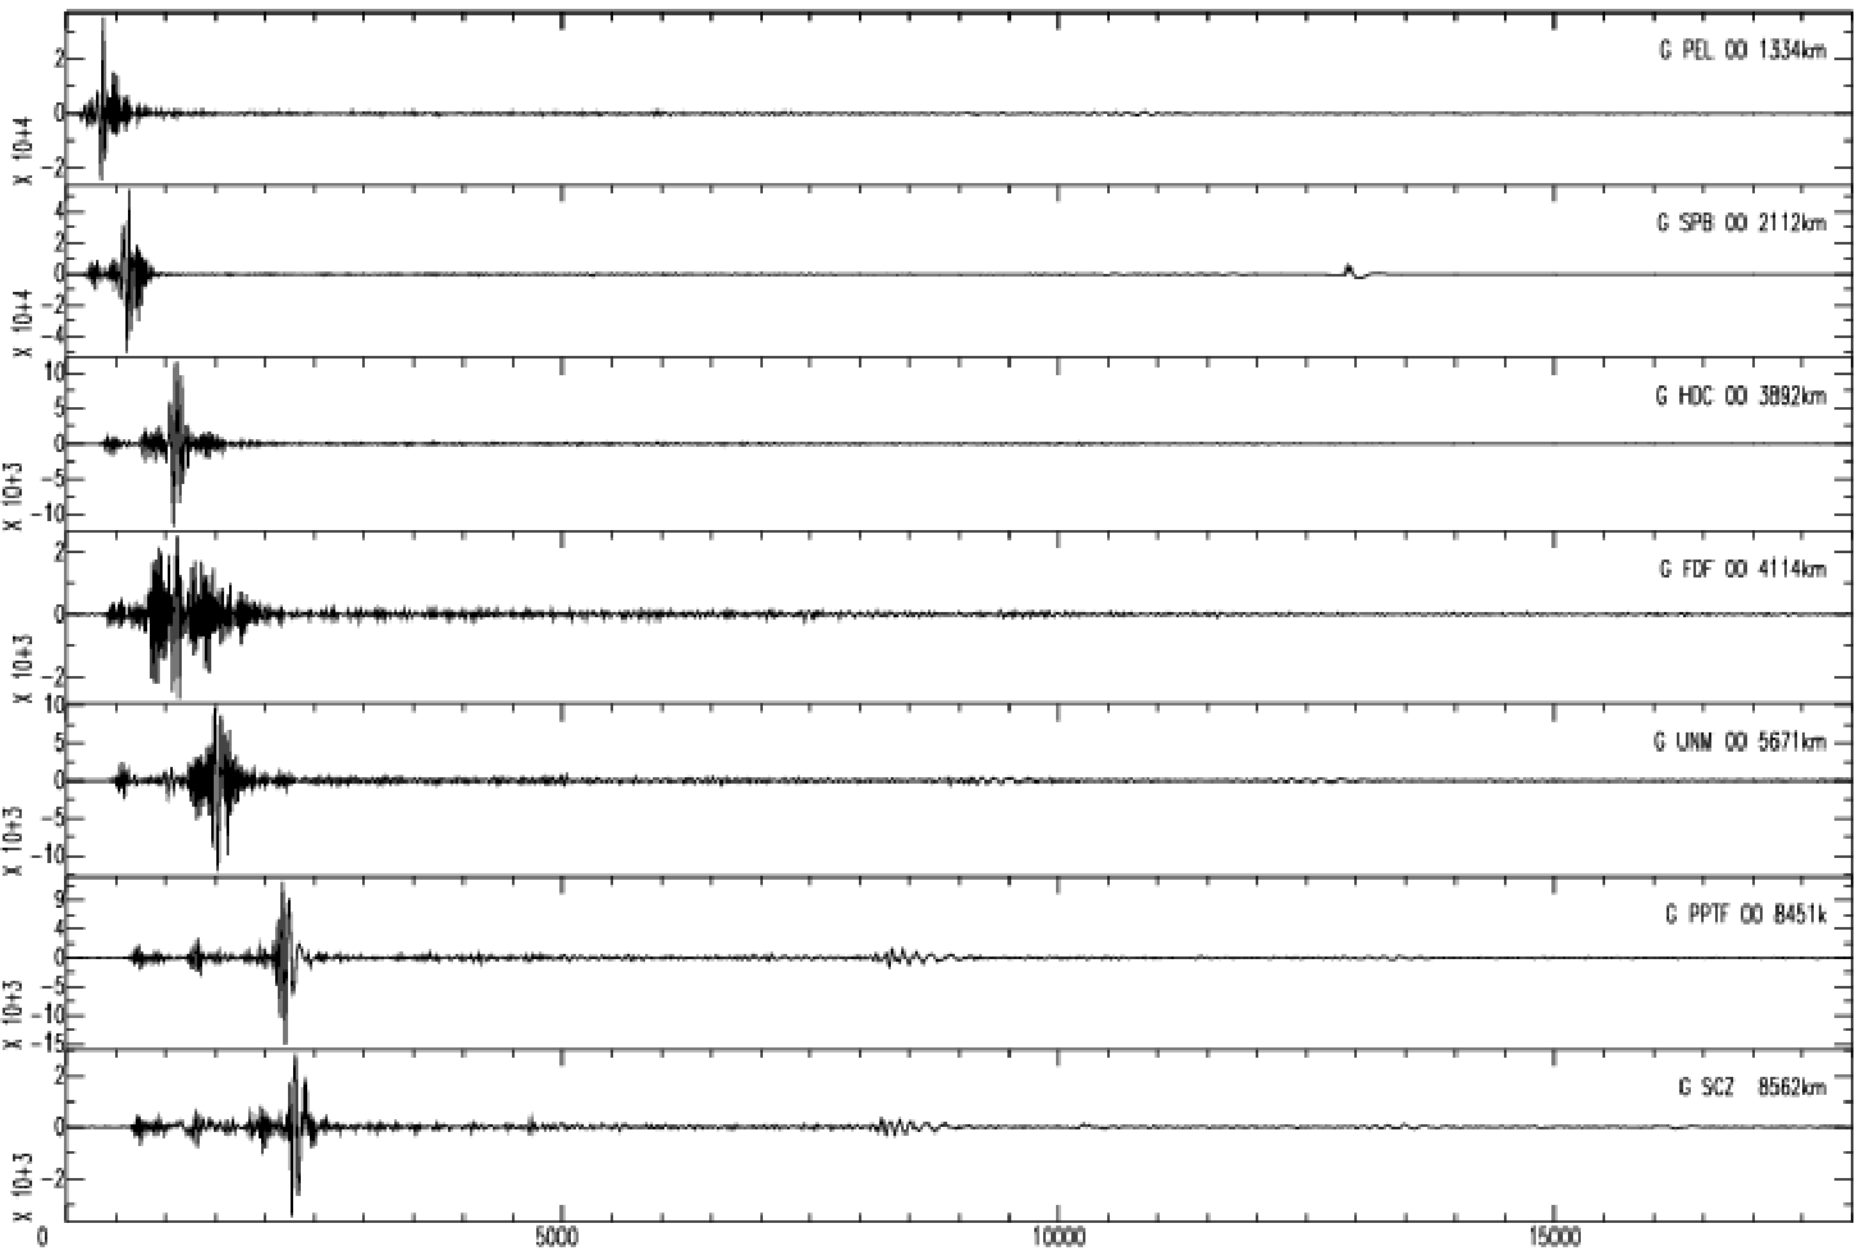

June 20th 2011 - Chile, Antofagasta, M=6.5, origin time 16h36m01s UTC

GEOSCOPE Stations/VHZ channel - Time in seconds - 0.002Hz high pass filtered data

June 20th 2011 - Chile, Antofagasta, M=6.5, origin time 16h36m01s UTC

GEOSCOPE Stations/VHZ channel - Time in seconds - 0.002Hz high pass filtered data

June 20th 2011 - Chile, Antofagasta, M=6.5, origin time 16h36m01s UTC

GEOSCOPE Stations/VHZ channel - Time in seconds - 0.002Hz high pass filtered data