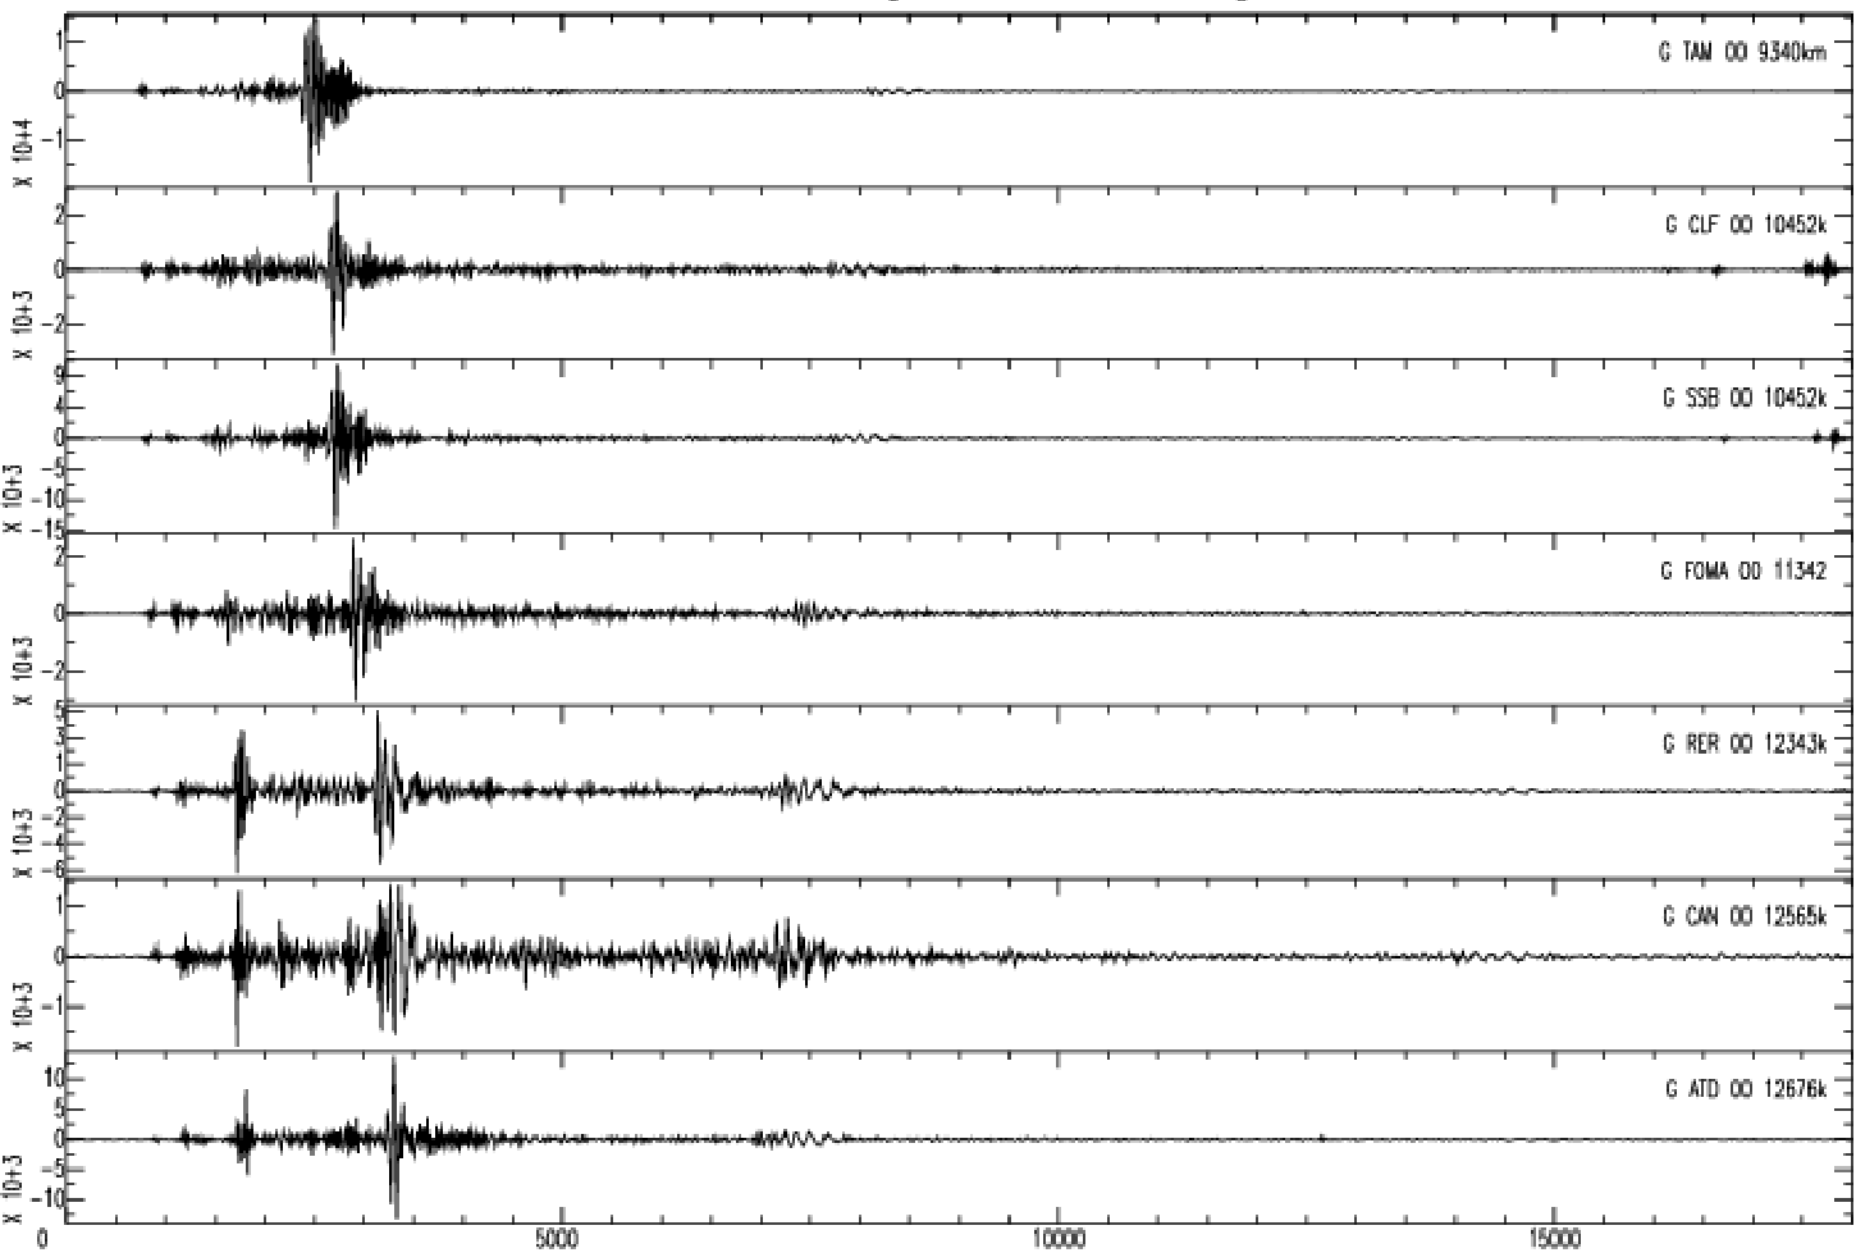

June 20th 2011 - Chile, Antofagasta, M=6.5, origin time 16h36m01s UTC

GEOSCOPE Stations/VHZ channel - Time in seconds - 0.002Hz high pass filtered data

June 20th 2011 - Chile, Antofagasta, M=6.5, origin time 16h36m01s UTC

GEOSCOPE Stations/VHZ channel - Time in seconds - 0.002Hz high pass filtered data

June 20th 2011 - Chile, Antofagasta, M=6.5, origin time 16h36m01s UTC

GEOSCOPE Stations/VHZ channel - Time in seconds - 0.002Hz high pass filtered data