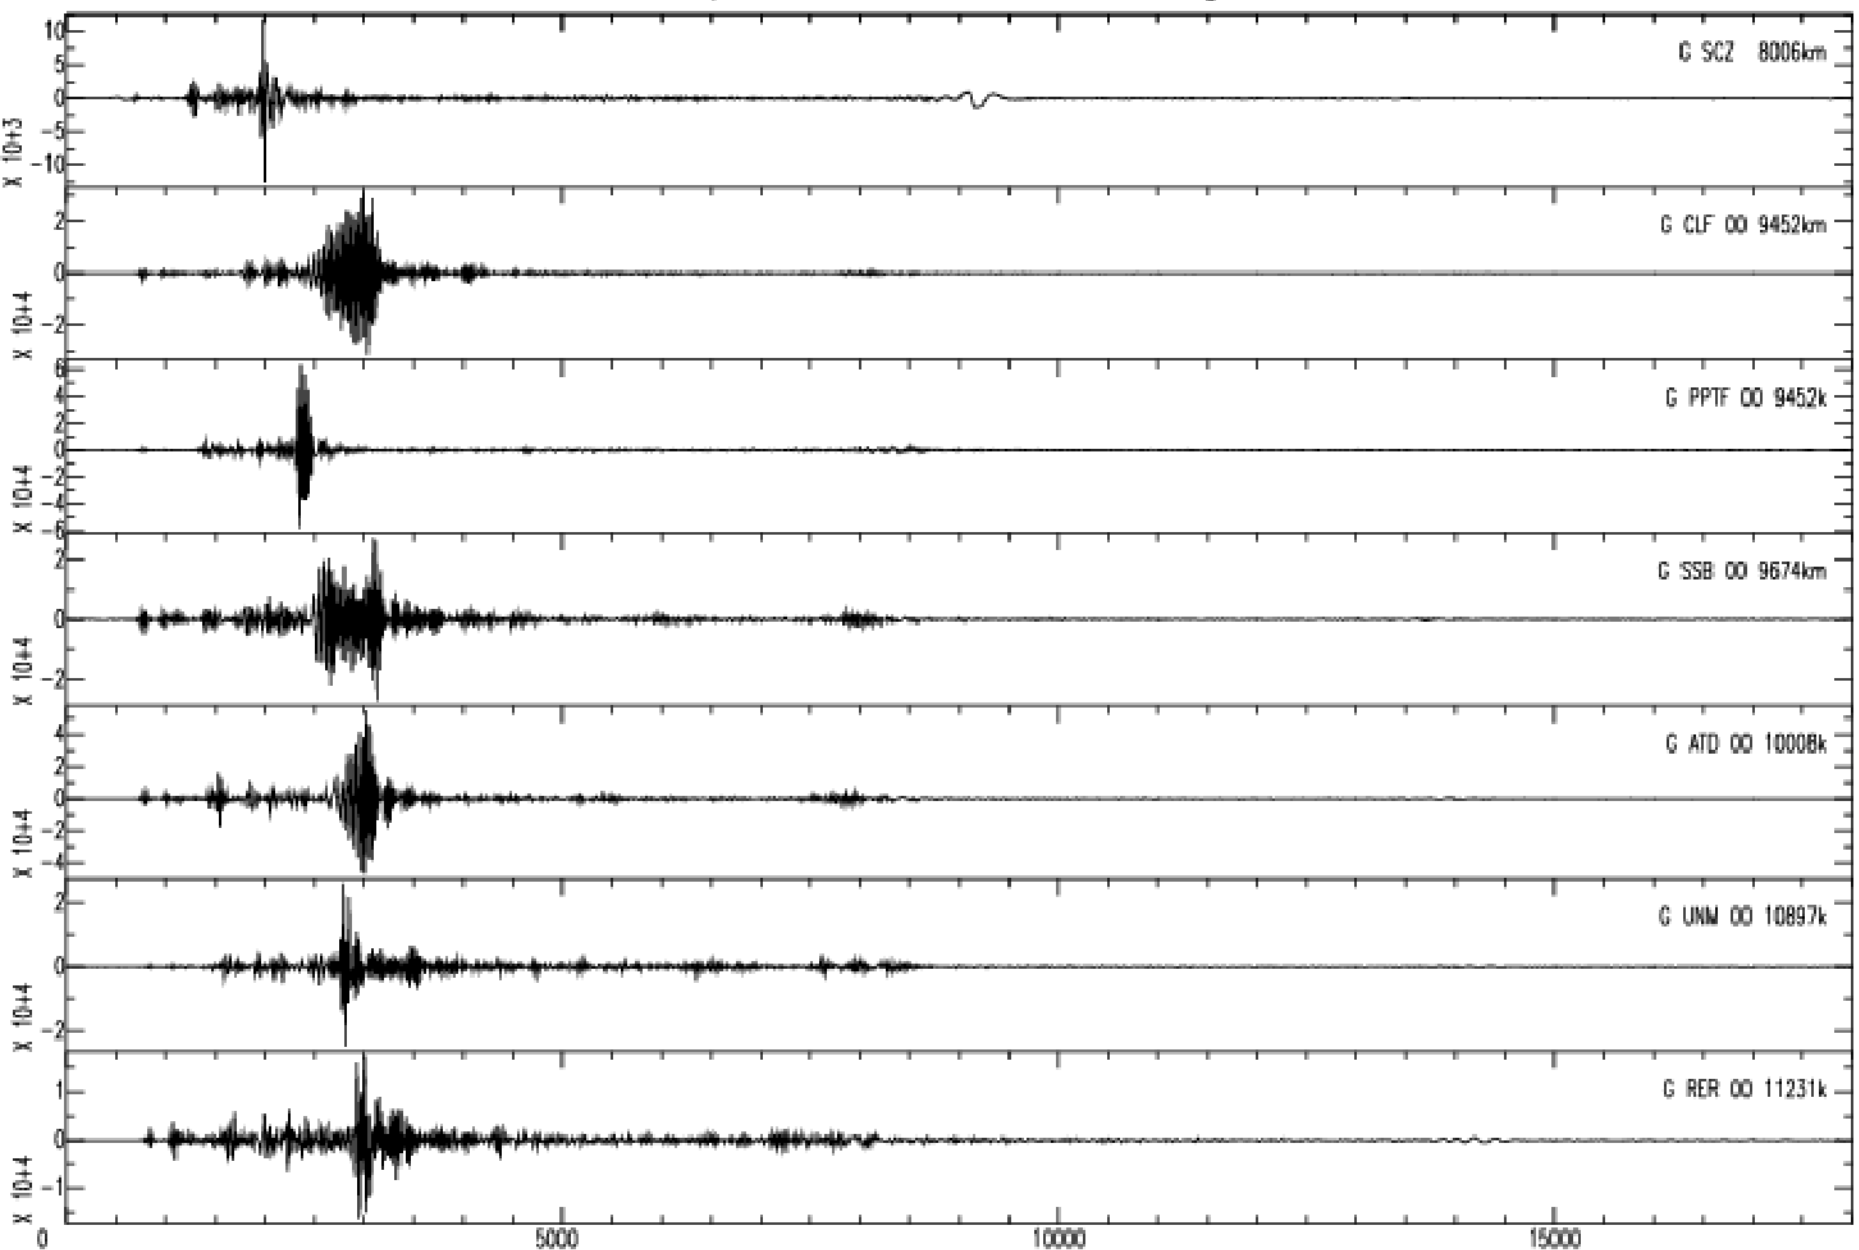

June 22th 2011 - Japan, Honshu, M=6.7, origin time 21h50m48s UTC

GEOSCOPE Stations/VHZ channel - Time in seconds - 0.002Hz high pass filtered data

June 22th 2011 - Japan, Honshu, M=6.7, origin time 21h50m48s UTC

GEOSCOPE Stations/VHZ channel - Time in seconds - 0.002Hz high pass filtered data