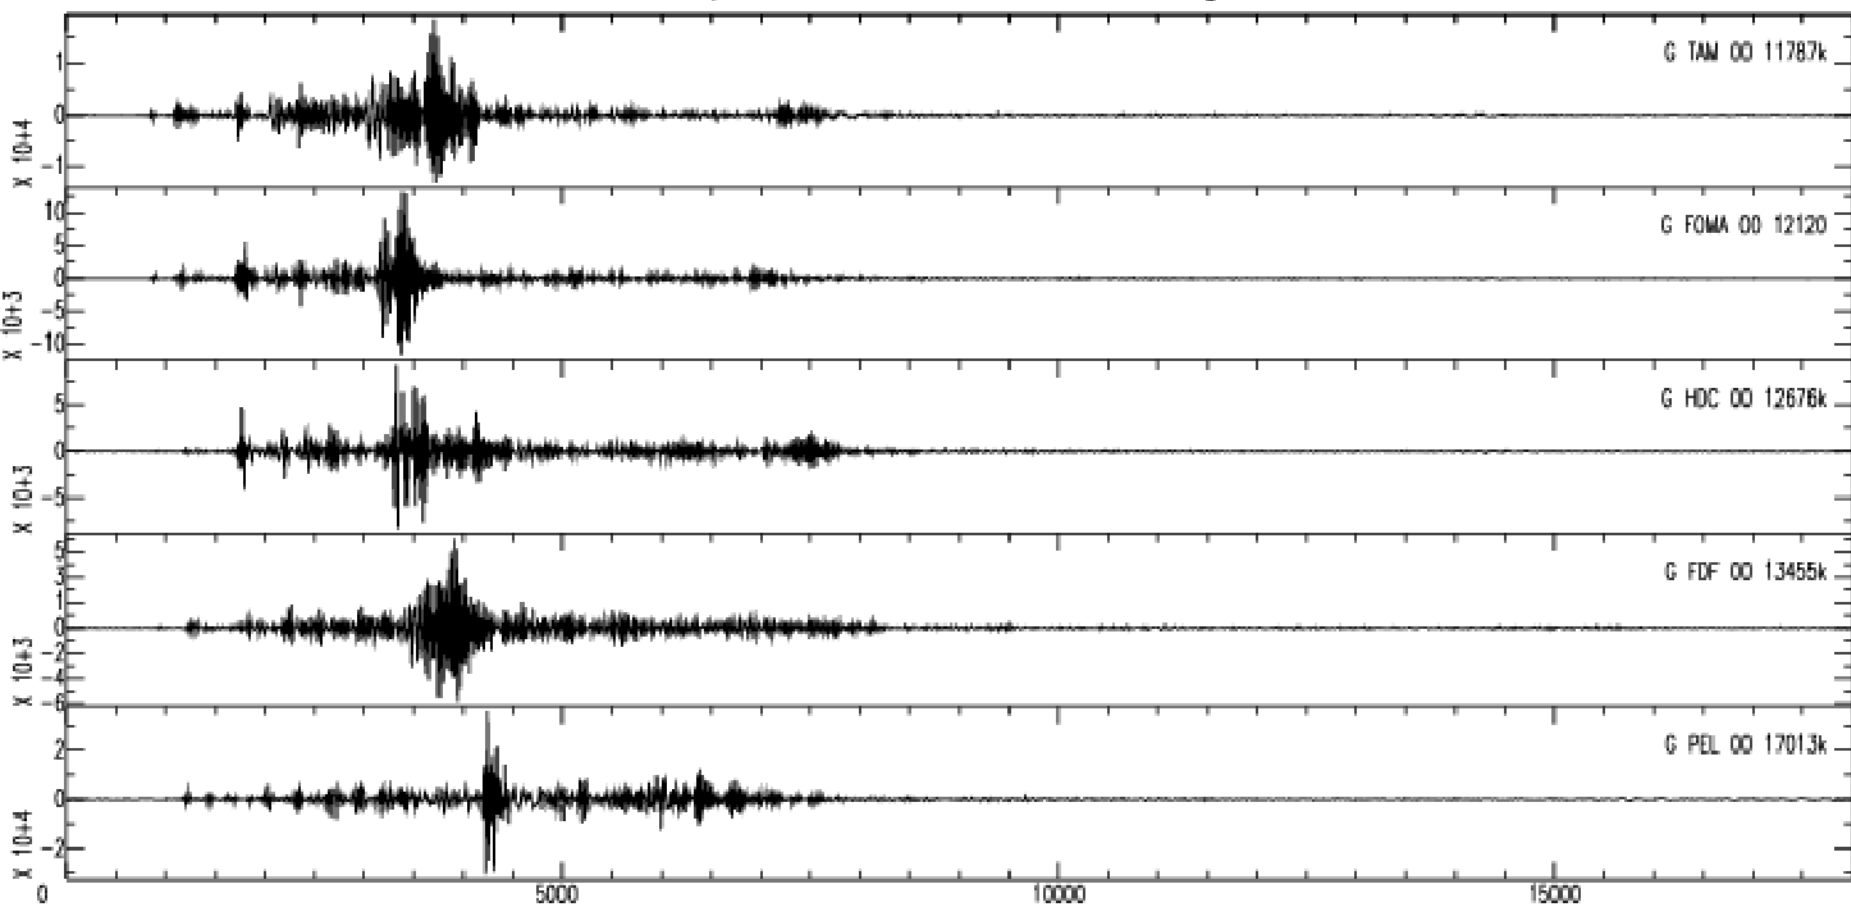

June 22th 2011 - Japan, Honshu, M=6.7, origin time 21h50m48s UTC

GEOSCOPE Stations/VHZ channel - Time in seconds - 0.002Hz high pass filtered data

June 22th 2011 - Japan, Honshu, M=6.7, origin time 21h50m48s UTC

GEOSCOPE Stations/VHZ channel - Time in seconds - 0.002Hz high pass filtered data