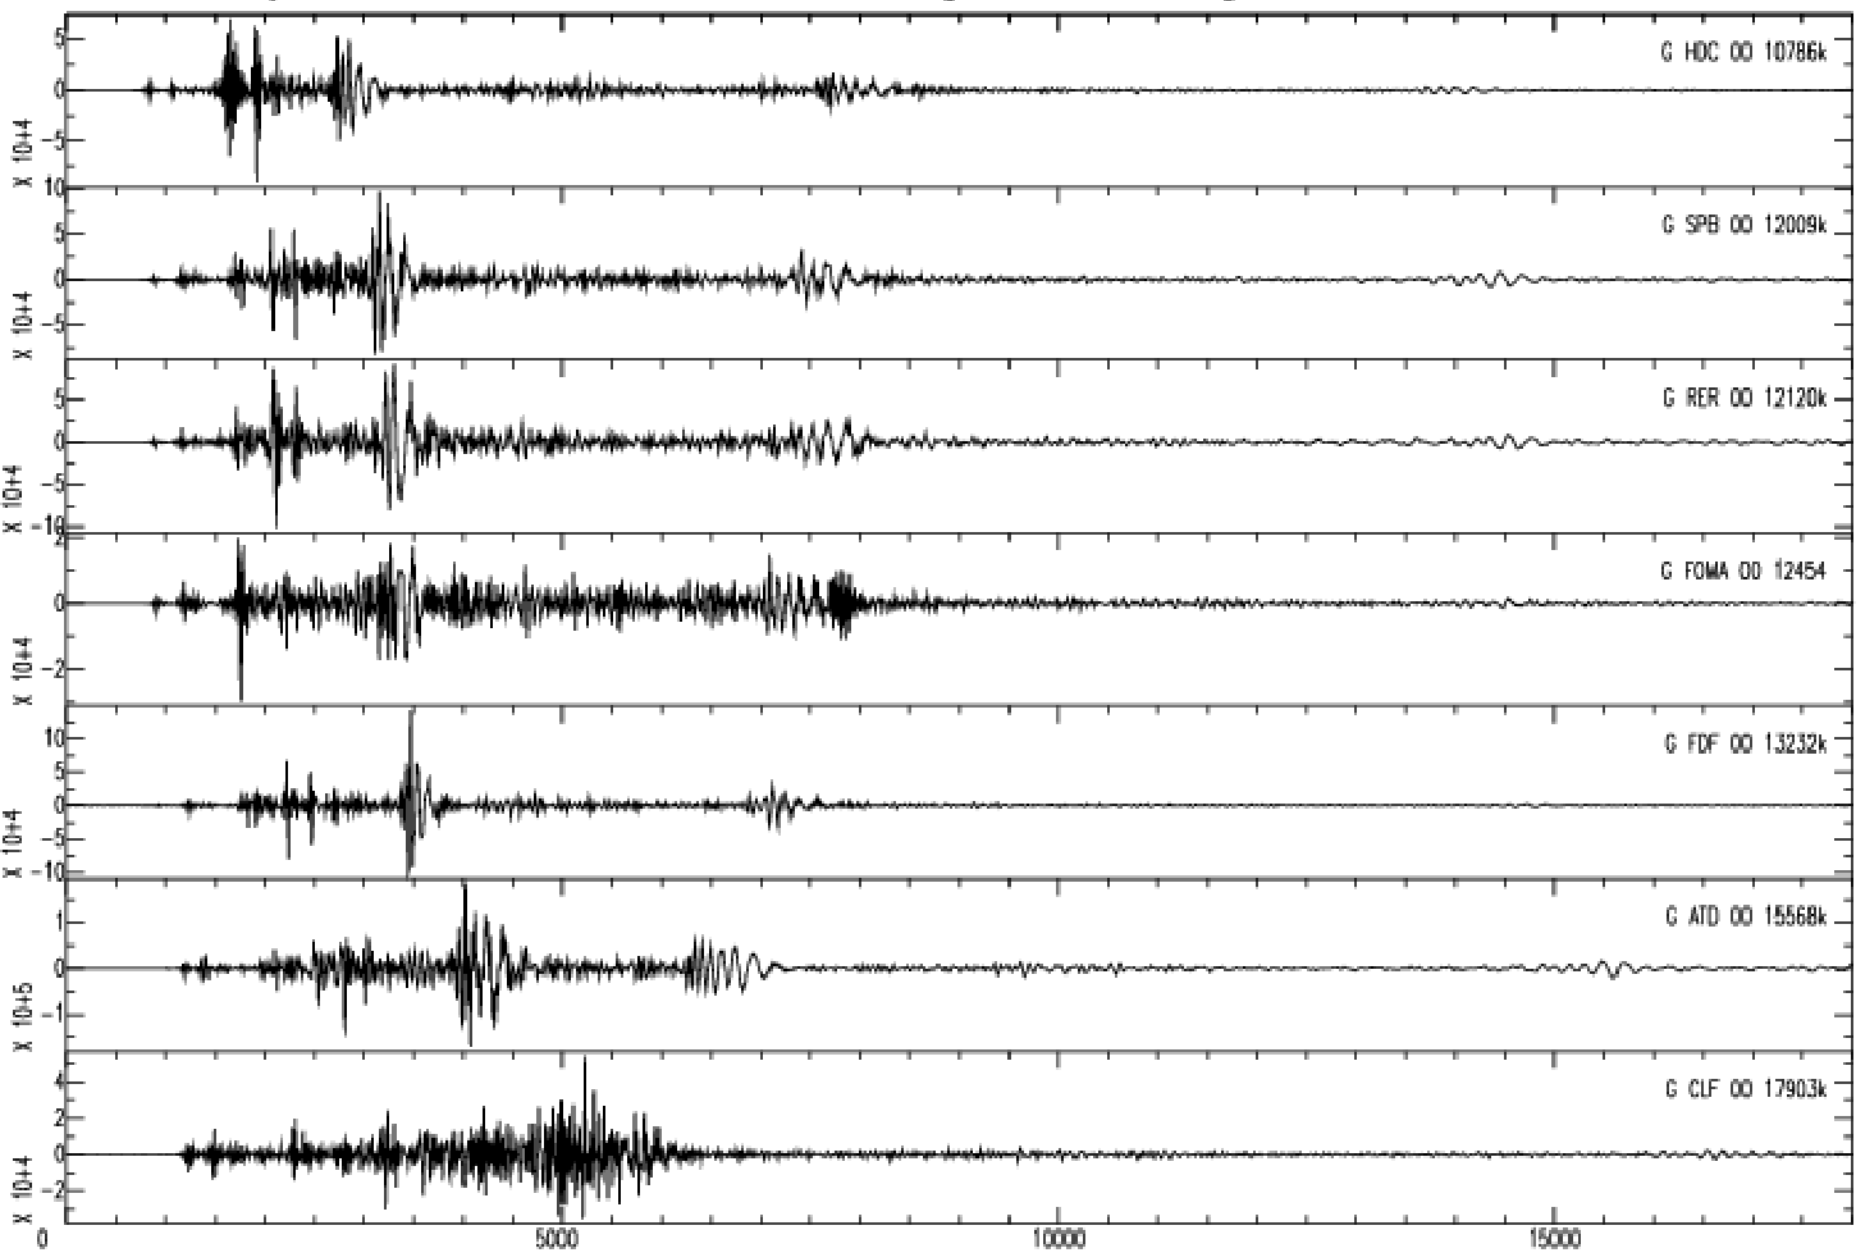

July 6th 2011 - Kermadec isl. reg., M=7.6, origin time 19h03m17s UTC

GEOSCOPE Stations/VHZ channel - Time in seconds - 0.002Hz high pass filtered data

July 6th 2011 - Kermadec isl. reg., M=7.6, origin time 19h03m17s UTC

GEOSCOPE Stations/VHZ channel - Time in seconds - 0.002Hz high pass filtered data

July 6th 2011 - Kermadec isl. reg., M=7.6, origin time 19h03m17s UTC

GEOSCOPE Stations/VHZ channel - Time in seconds - 0.002Hz high pass filtered data