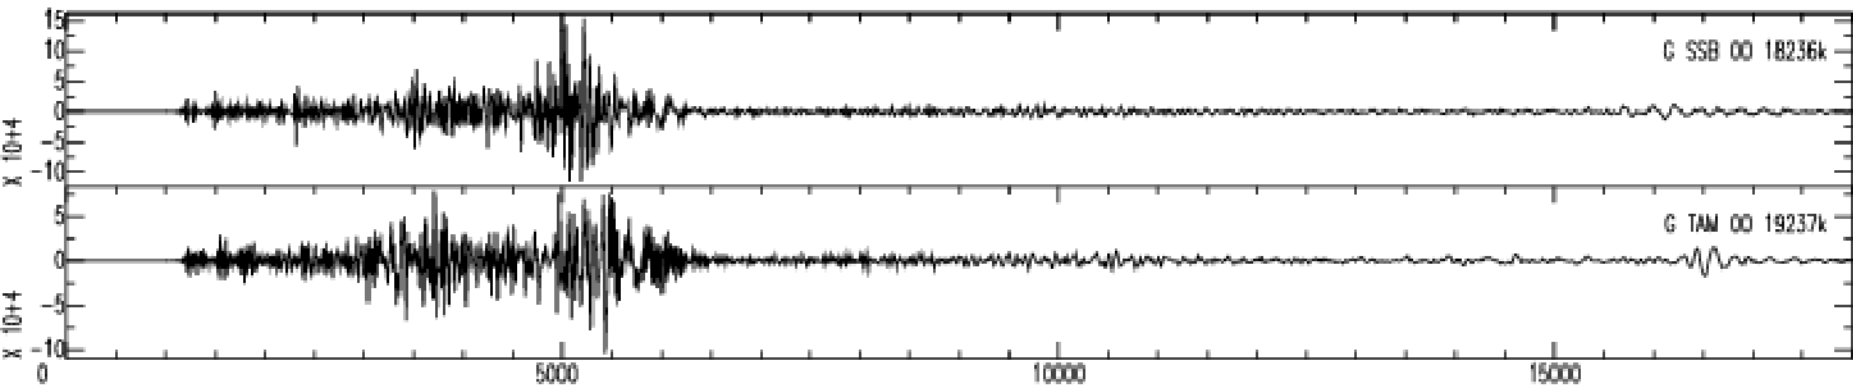

July 6th 2011 - Kermadec isl. reg., M=7.6, origin time 19h03m17s UTC

GEOSCOPE Stations/VHZ channel - Time in seconds - 0.002Hz high pass filtered data

July 6th 2011 - Kermadec isl. reg., M=7.6, origin time 19h03m17s UTC

GEOSCOPE Stations/VHZ channel - Time in seconds - 0.002Hz high pass filtered data

July 6th 2011 - Kermadec isl. reg., M=7.6, origin time 19h03m17s UTC

GEOSCOPE Stations/VHZ channel - Time in seconds - 0.002Hz high pass filtered data