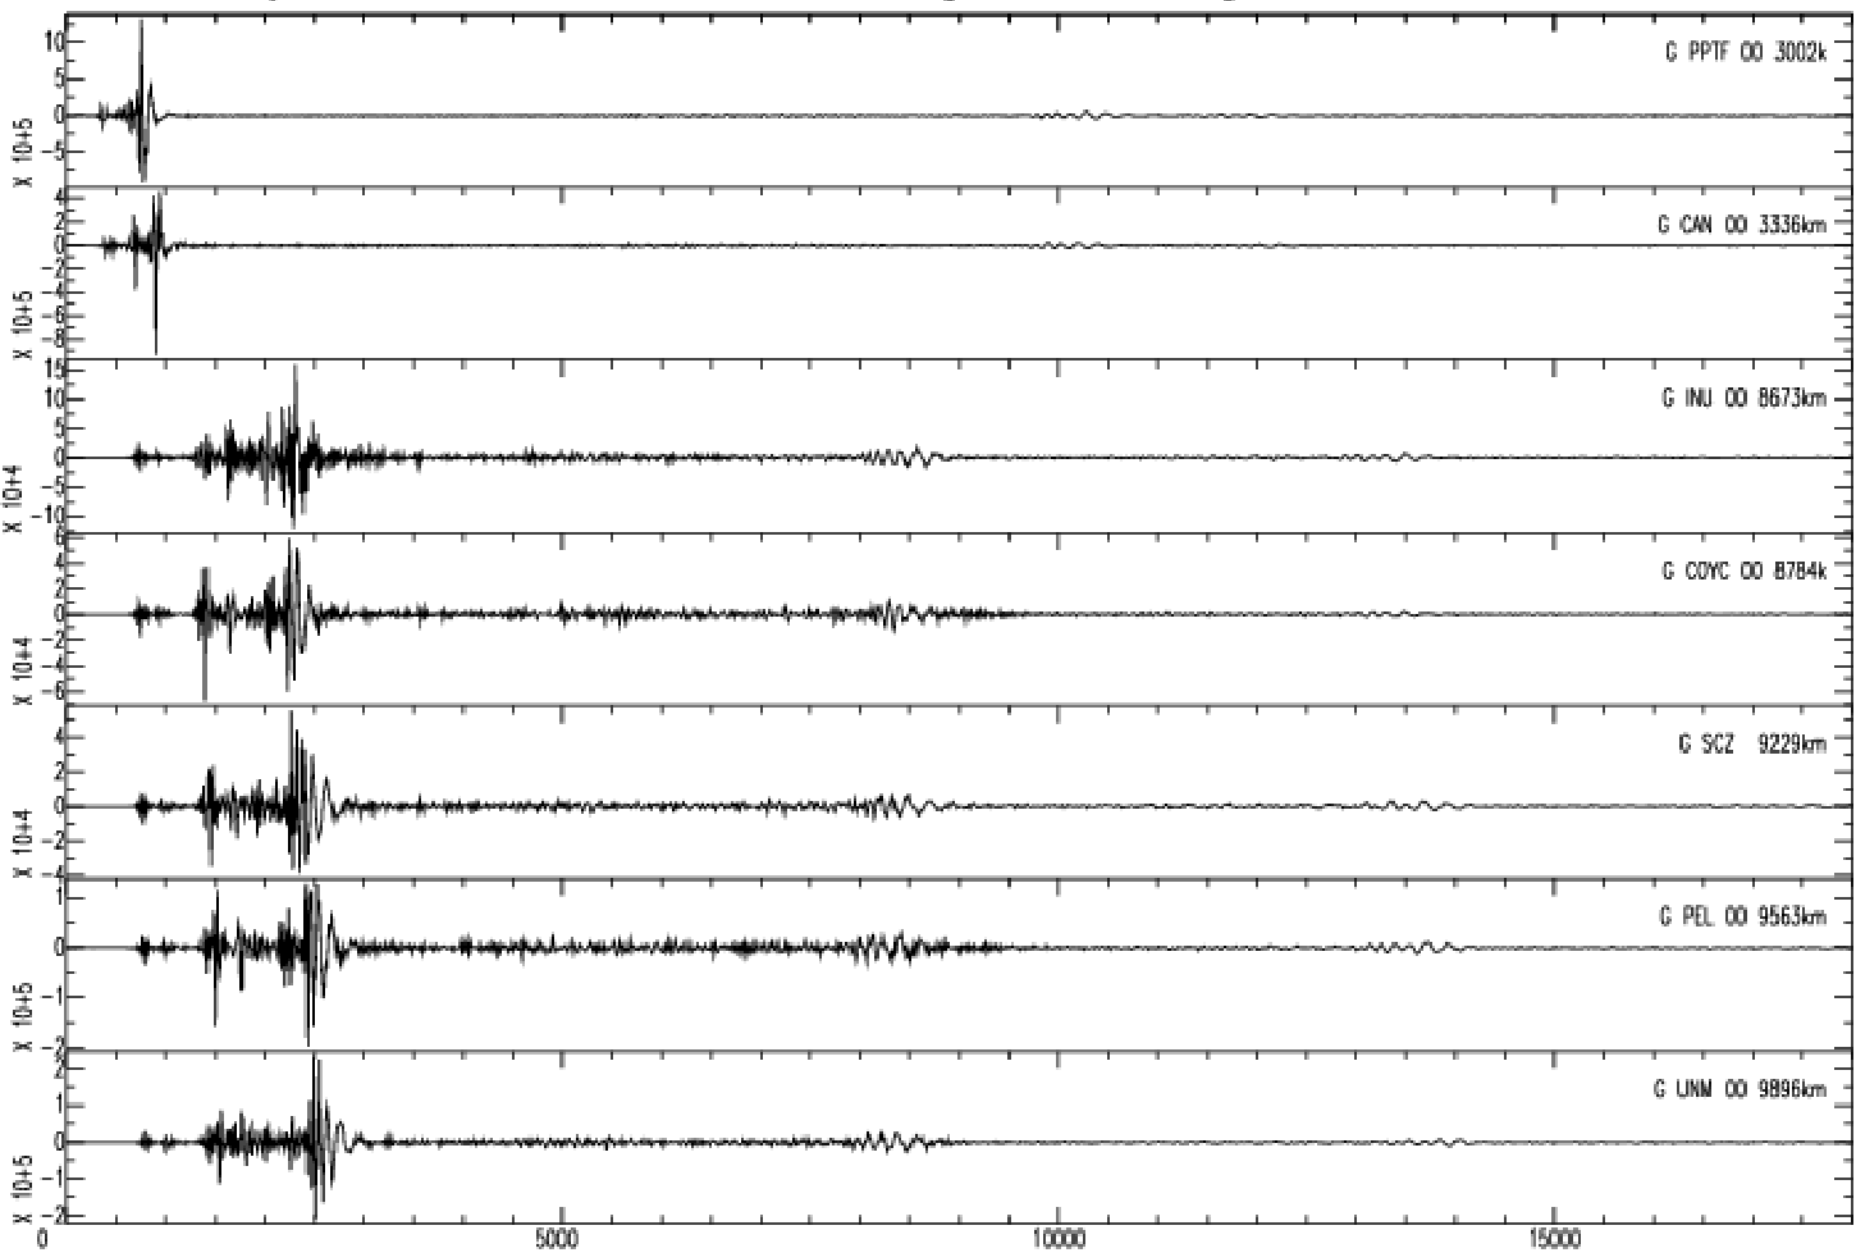

July 6th 2011 - Kermadec isl. reg., M=7.6, origin time 19h03m17s UTC

GEOSCOPE Stations/VHZ channel - Time in seconds - 0.002Hz high pass filtered data

July 6th 2011 - Kermadec isl. reg., M=7.6, origin time 19h03m17s UTC

GEOSCOPE Stations/VHZ channel - Time in seconds - 0.002Hz high pass filtered data

July 6th 2011 - Kermadec isl. reg., M=7.6, origin time 19h03m17s UTC

GEOSCOPE Stations/VHZ channel - Time in seconds - 0.002Hz high pass filtered data