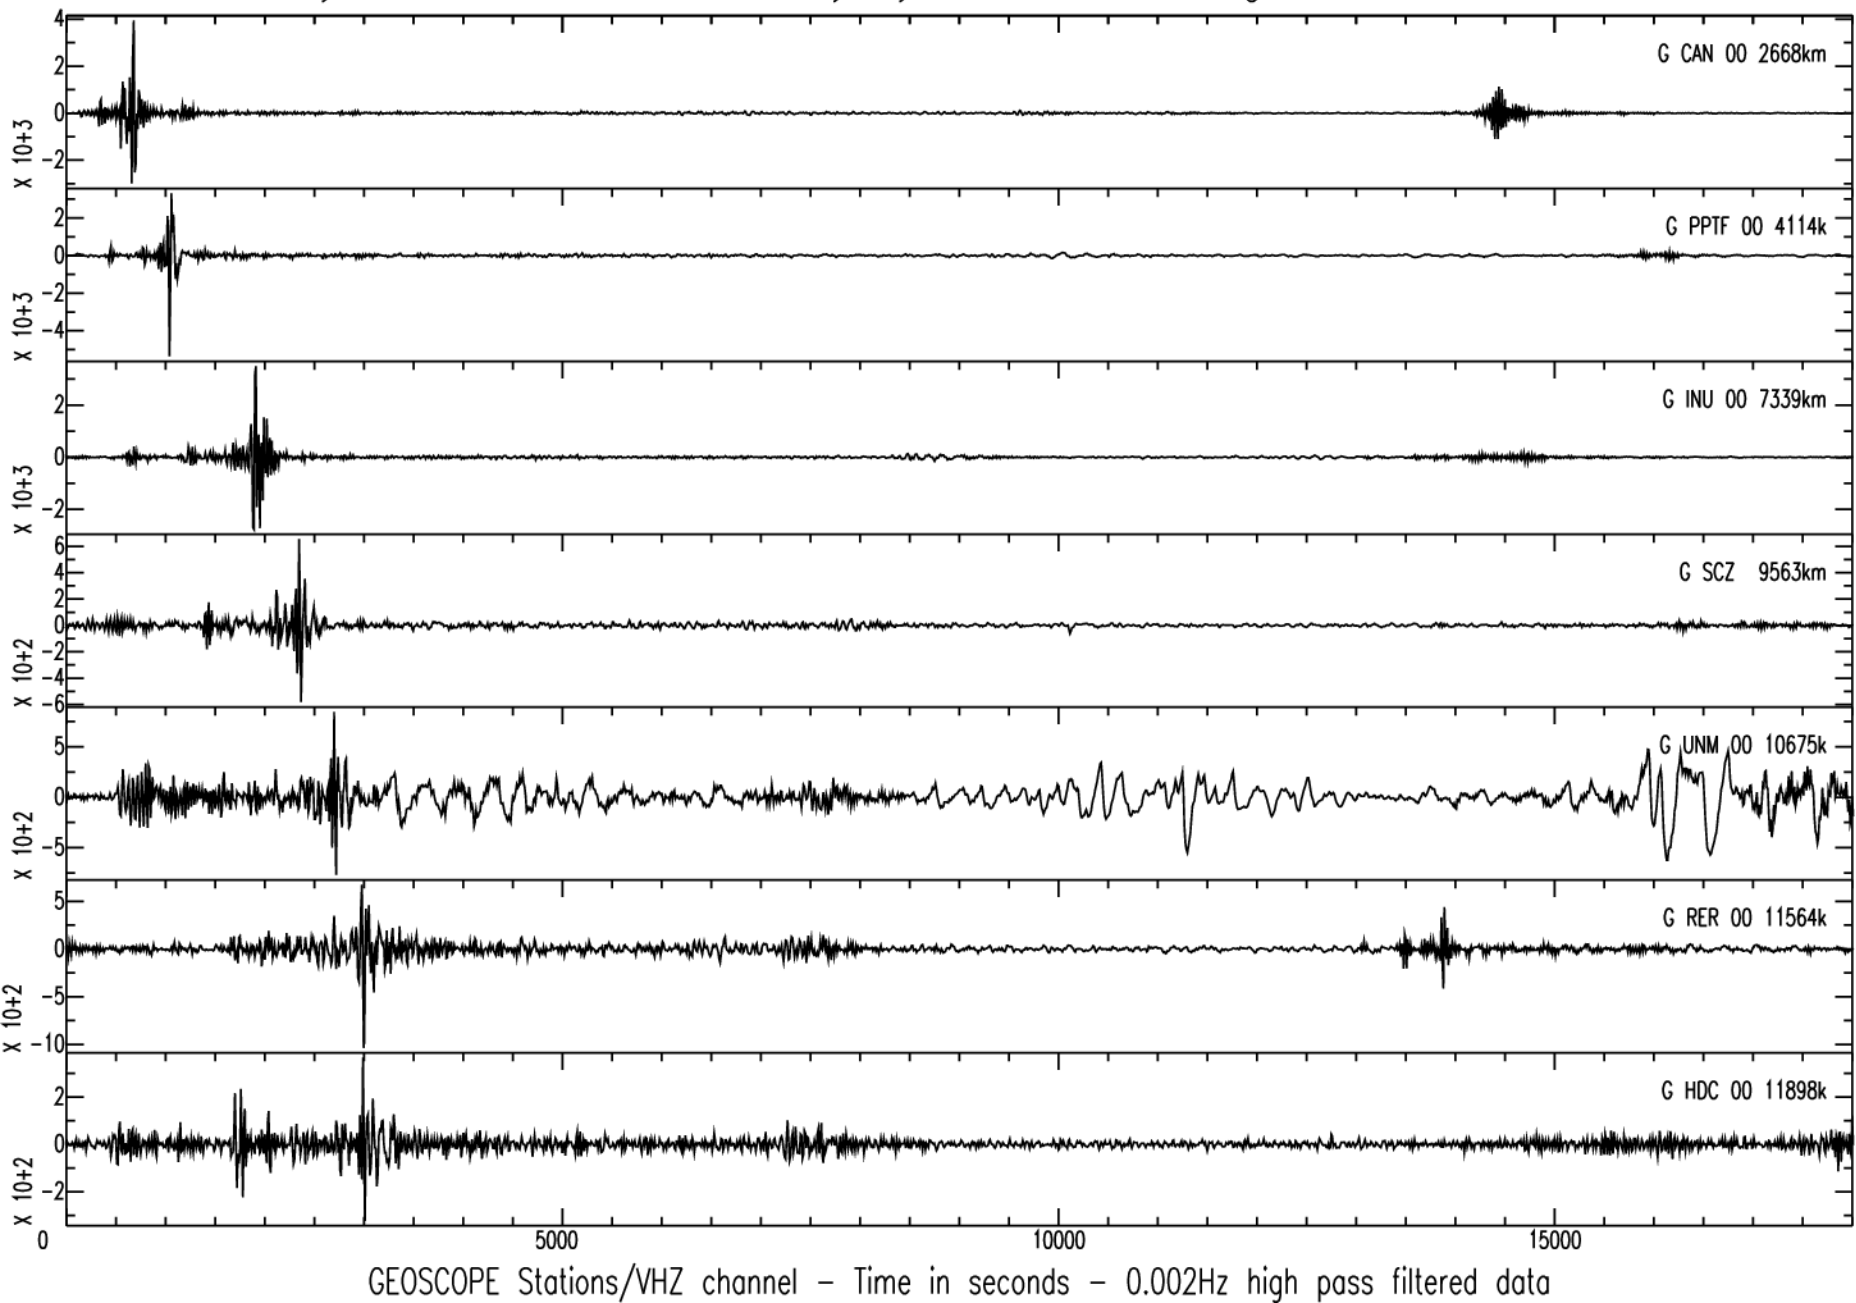

January 5th 2011 - S.-E. Loyalty isl., M=6.3, origin time 06h46m17s UTC

GEOSCOPE Stations/VHZ channel - Time in seconds - 0.002Hz high pass filtered data

January 5th 2011 - S.-E. Loyalty isl., M=6.3, origin time 06h46m17s UTC

GEOSCOPE Stations/VHZ channel - Time in seconds - 0.002Hz high pass filtered data