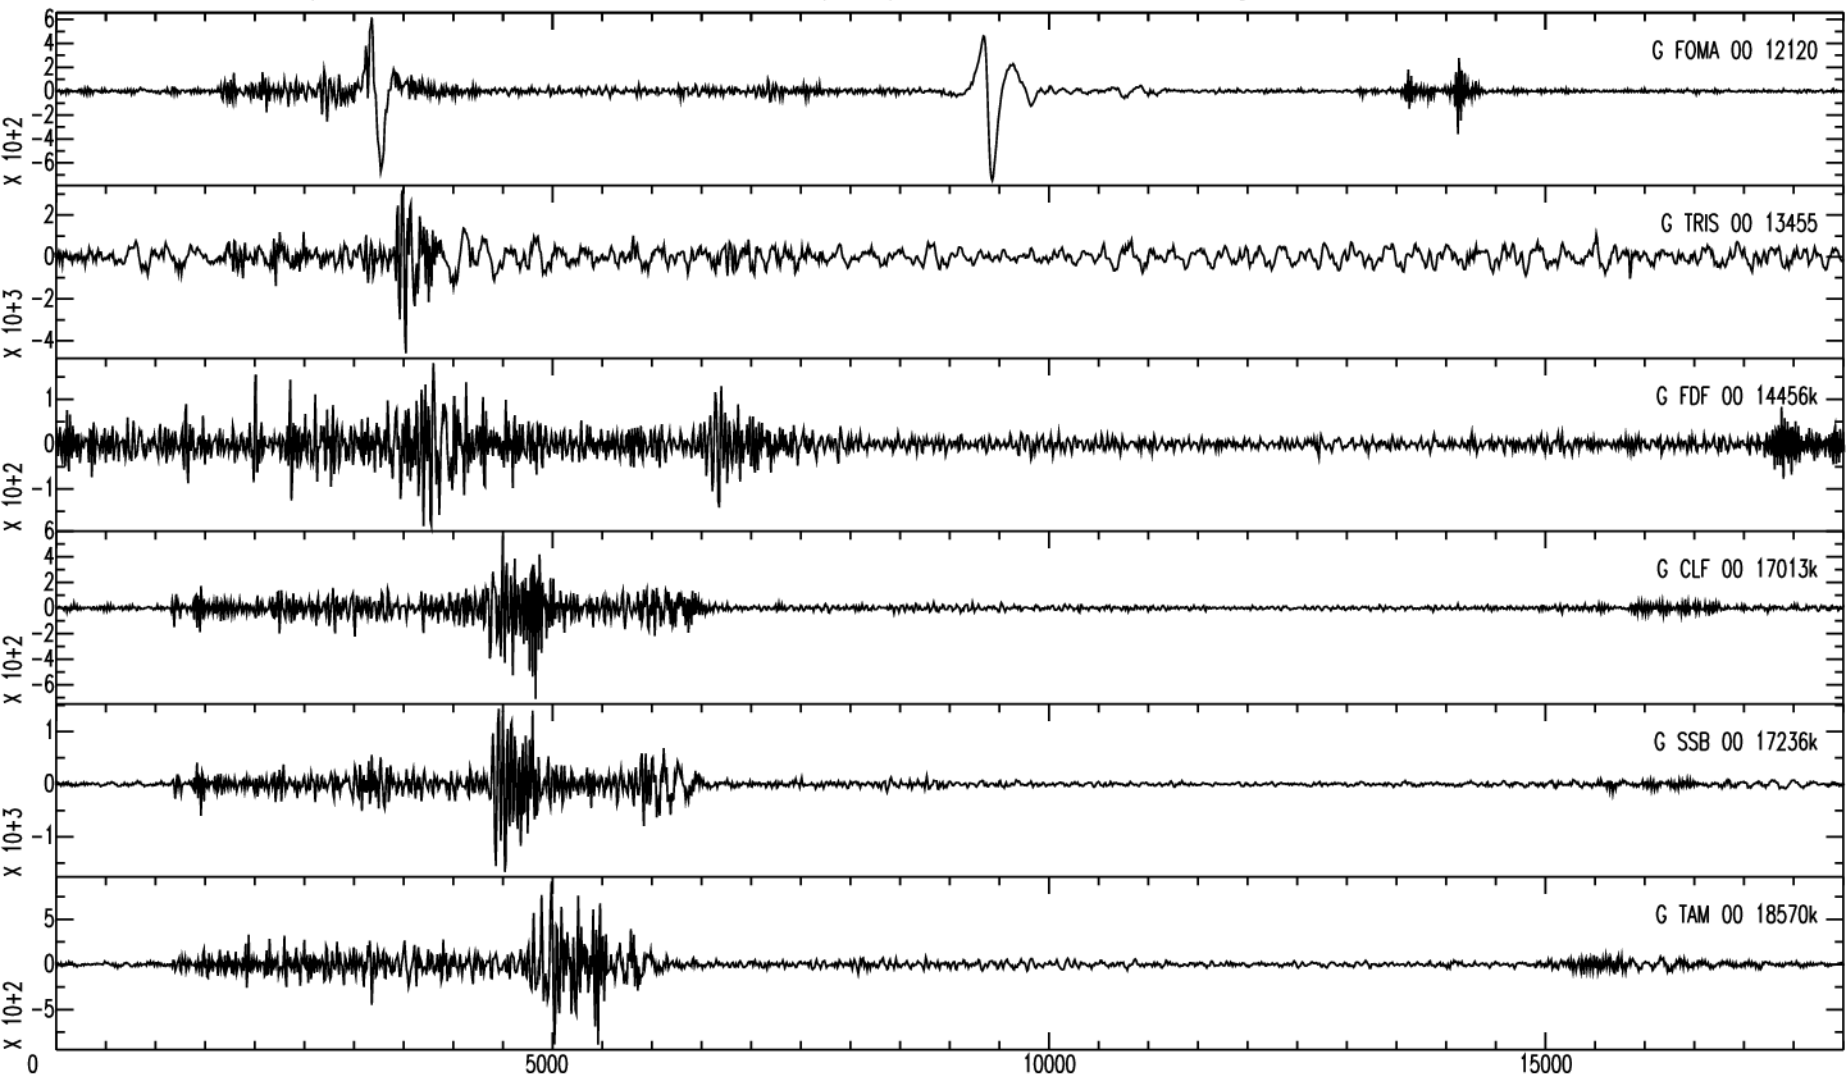

January 5th 2011 - S.-E. Loyalty isl., M=6.3, origin time 06h46m17s UTC

GEOSCOPE Stations/VHZ channel - Time in seconds - 0.002Hz high pass filtered data

January 5th 2011 - S.-E. Loyalty isl., M=6.3, origin time 06h46m17s UTC

GEOSCOPE Stations/VHZ channel - Time in seconds - 0.002Hz high pass filtered data