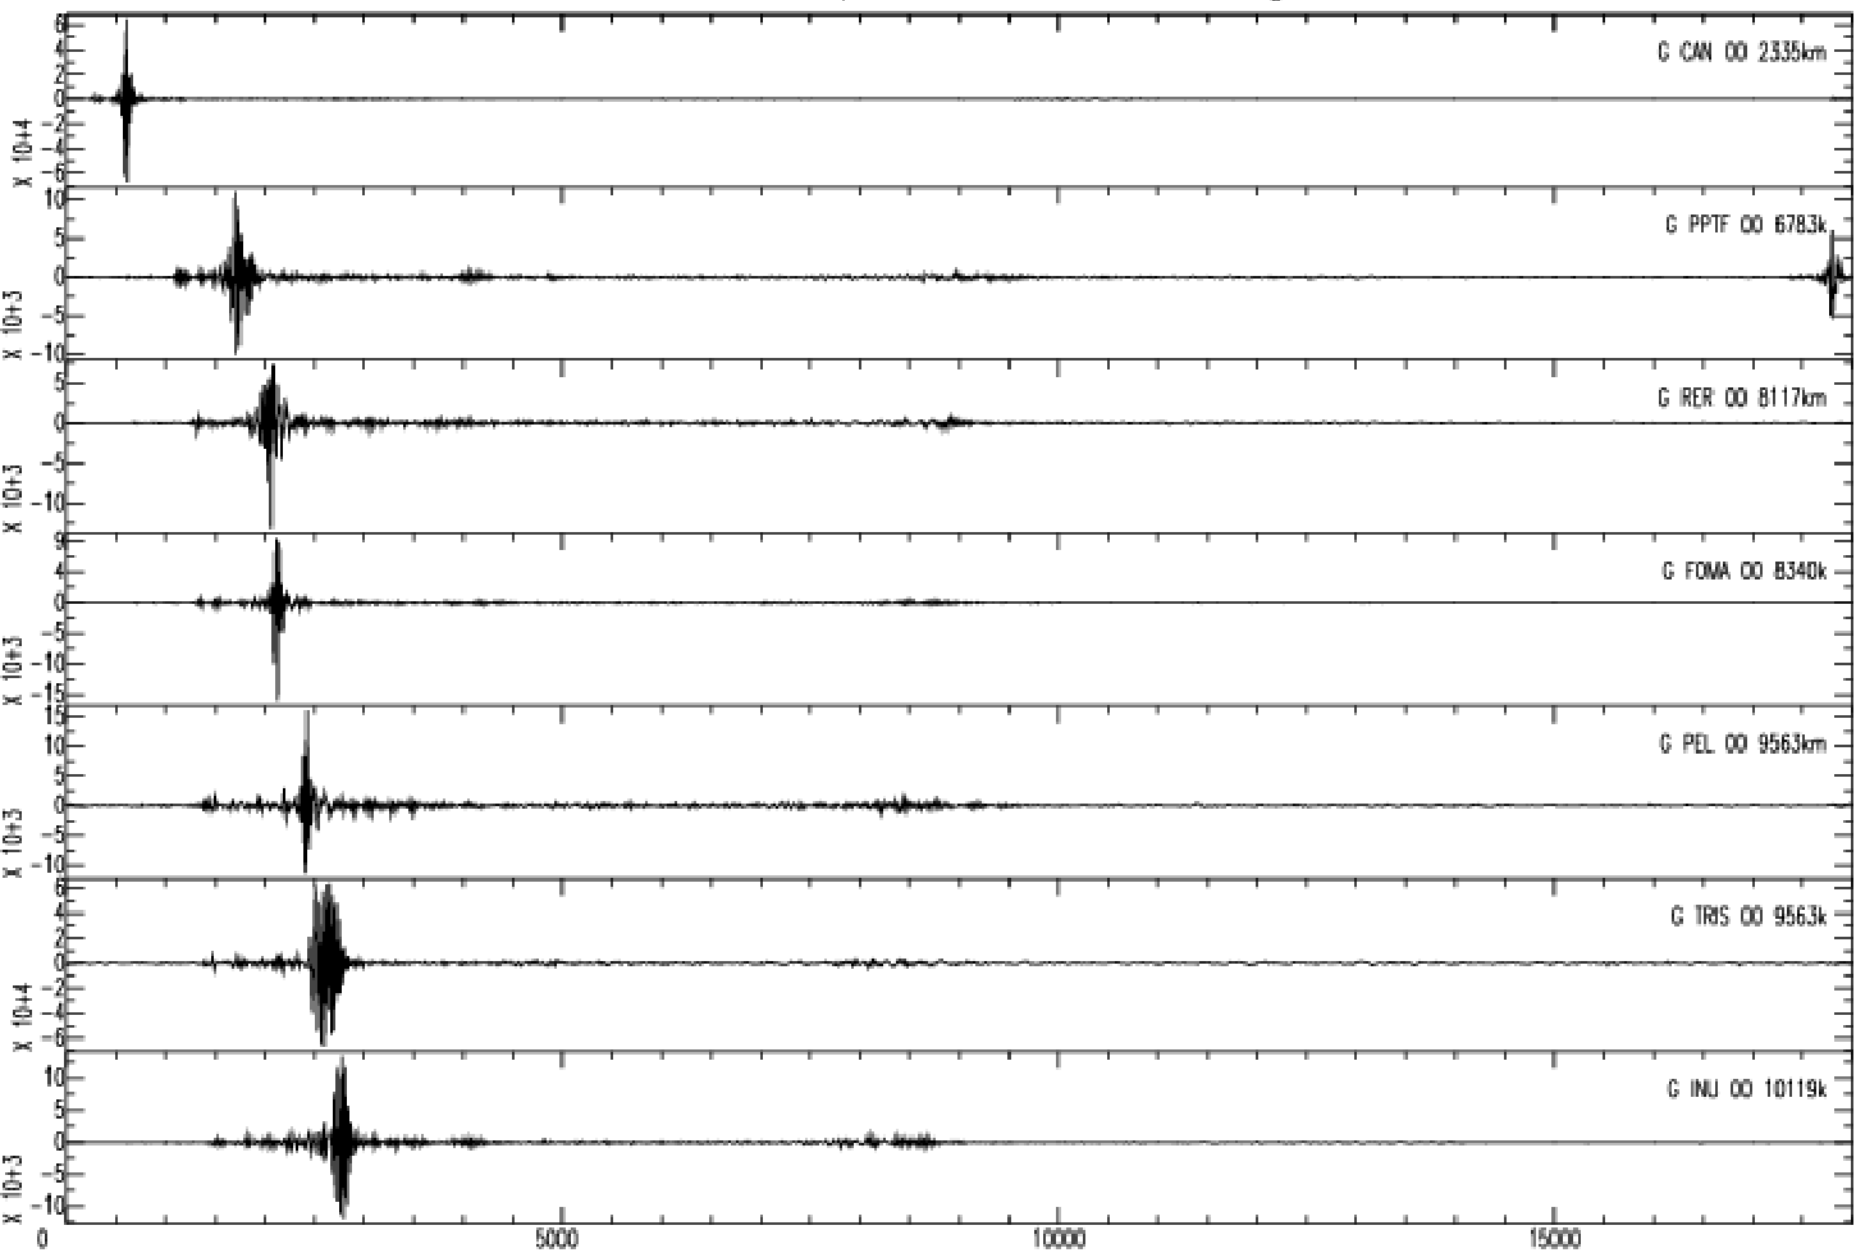

June 5th 2011 - West of Macquarie isl., M=6.3, origin time 11h51m12s UTC

GEOSCOPE Stations/VHZ channel - Time in seconds - 0.002Hz high pass filtered data

June 5th 2011 - West of Macquarie isl., M=6.3, origin time 11h51m12s UTC

GEOSCOPE Stations/VHZ channel - Time in seconds - 0.002Hz high pass filtered data