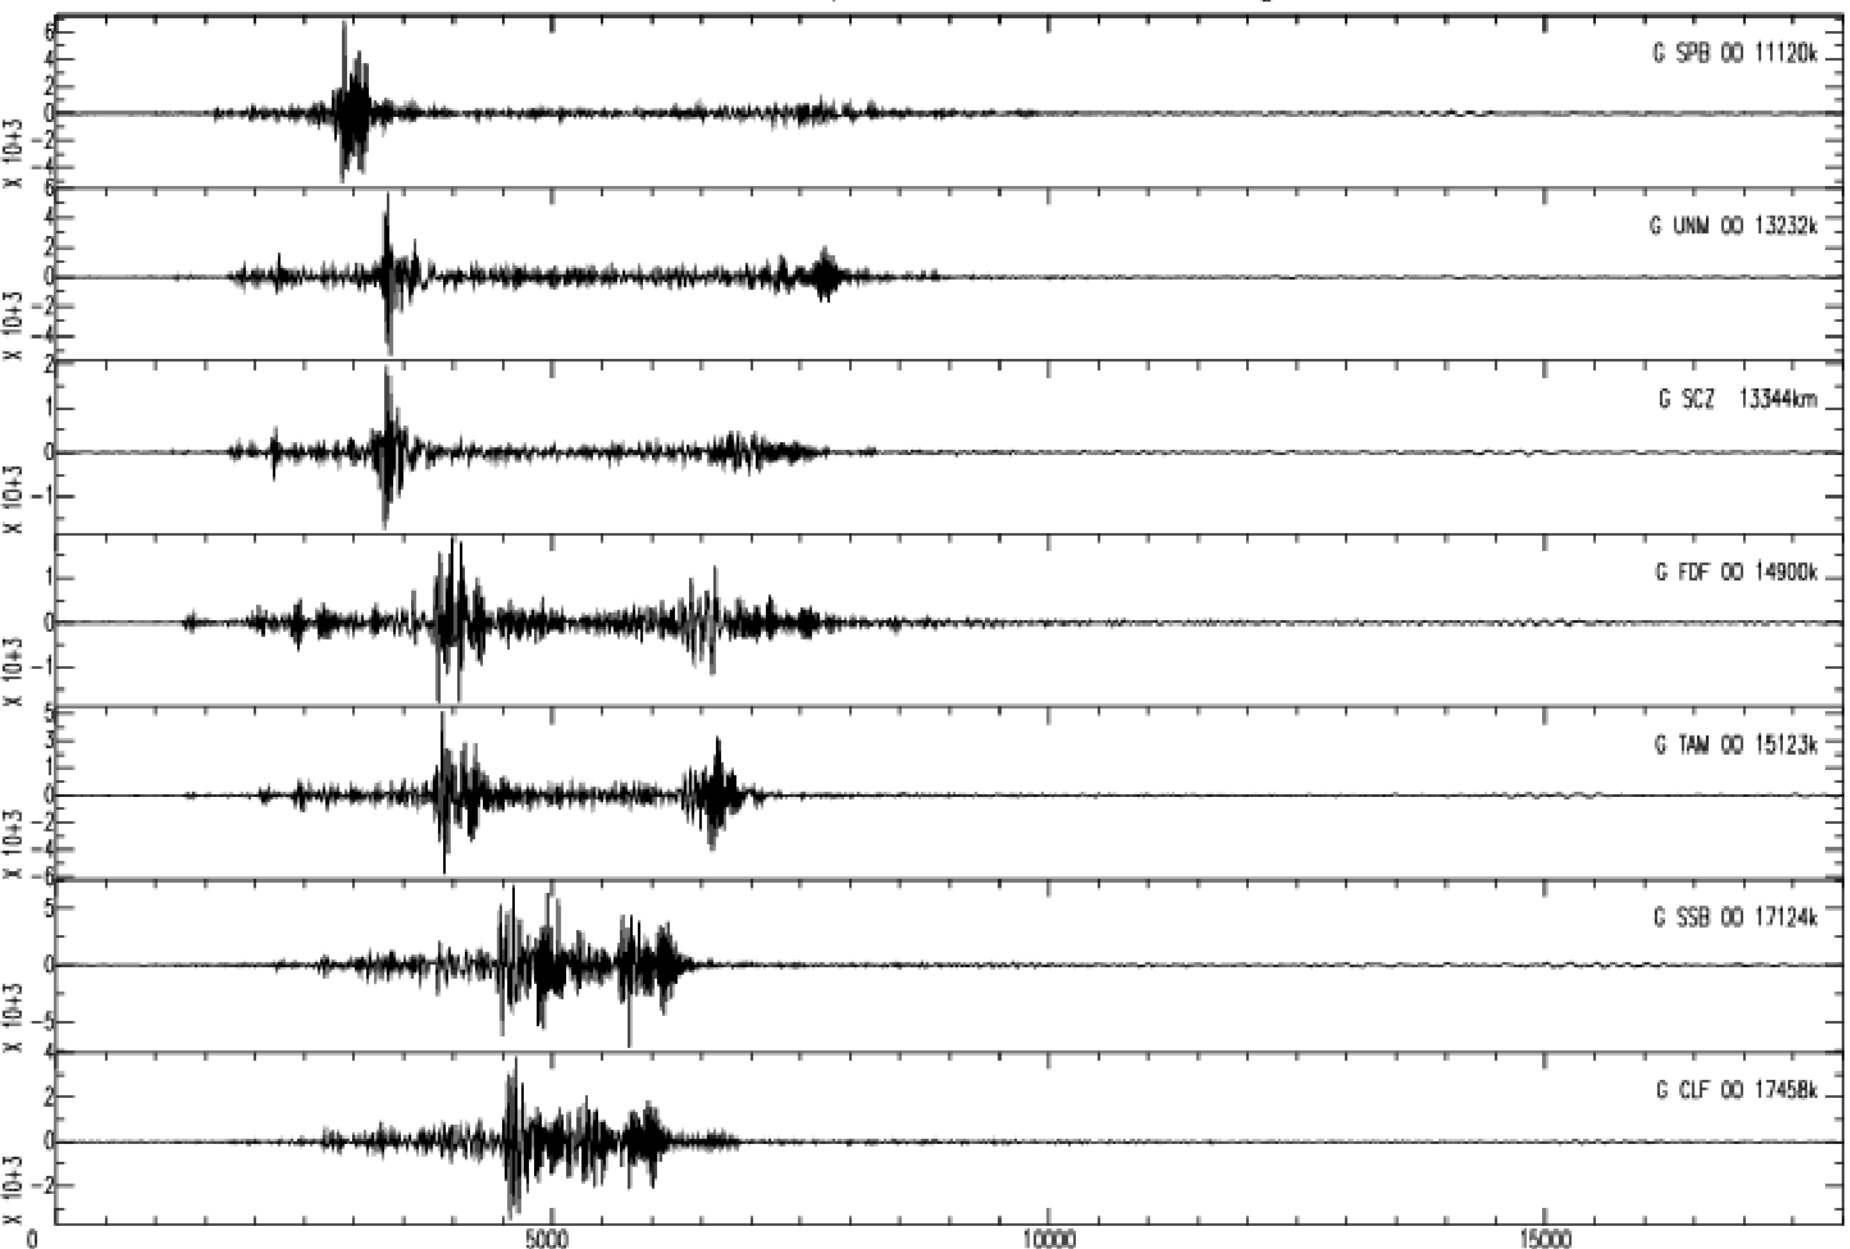

June 5th 2011 - West of Macquarie isl., M=6.3, origin time 11h51m12s UTC

GEOSCOPE Stations/VHZ channel - Time in seconds - 0.002Hz high pass filtered data

June 5th 2011 - West of Macquarie isl., M=6.3, origin time 11h51m12s UTC

GEOSCOPE Stations/VHZ channel - Time in seconds - 0.002Hz high pass filtered data