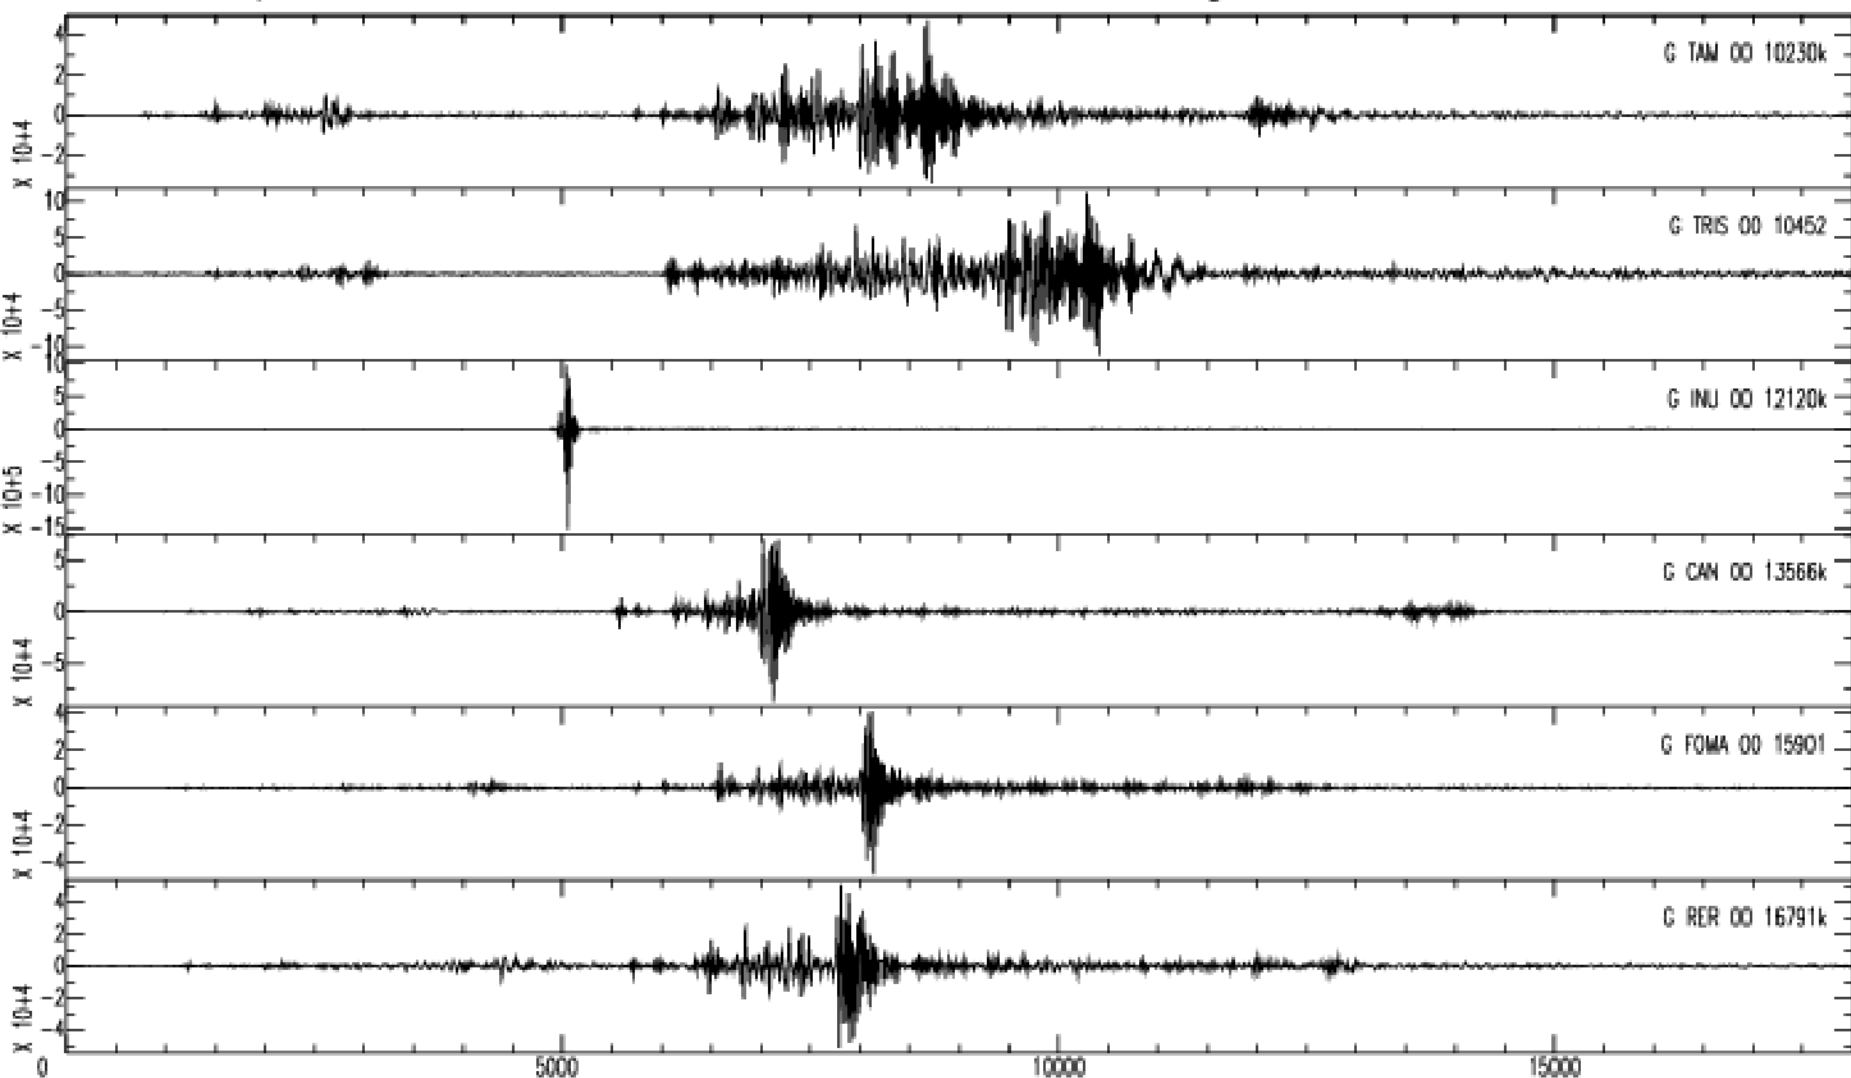

April 7th 2011 - Mexico, Veracruz, M=6.5, origin time 13h11m25s UTC

GEOSCOPE Stations/VHZ channel - Time in seconds - 0.002Hz high pass filtered data

April 7th 2011 - Mexico, Veracruz, M=6.5, origin time 13h11m25s UTC

GEOSCOPE Stations/VHZ channel - Time in seconds - 0.002Hz high pass filtered data