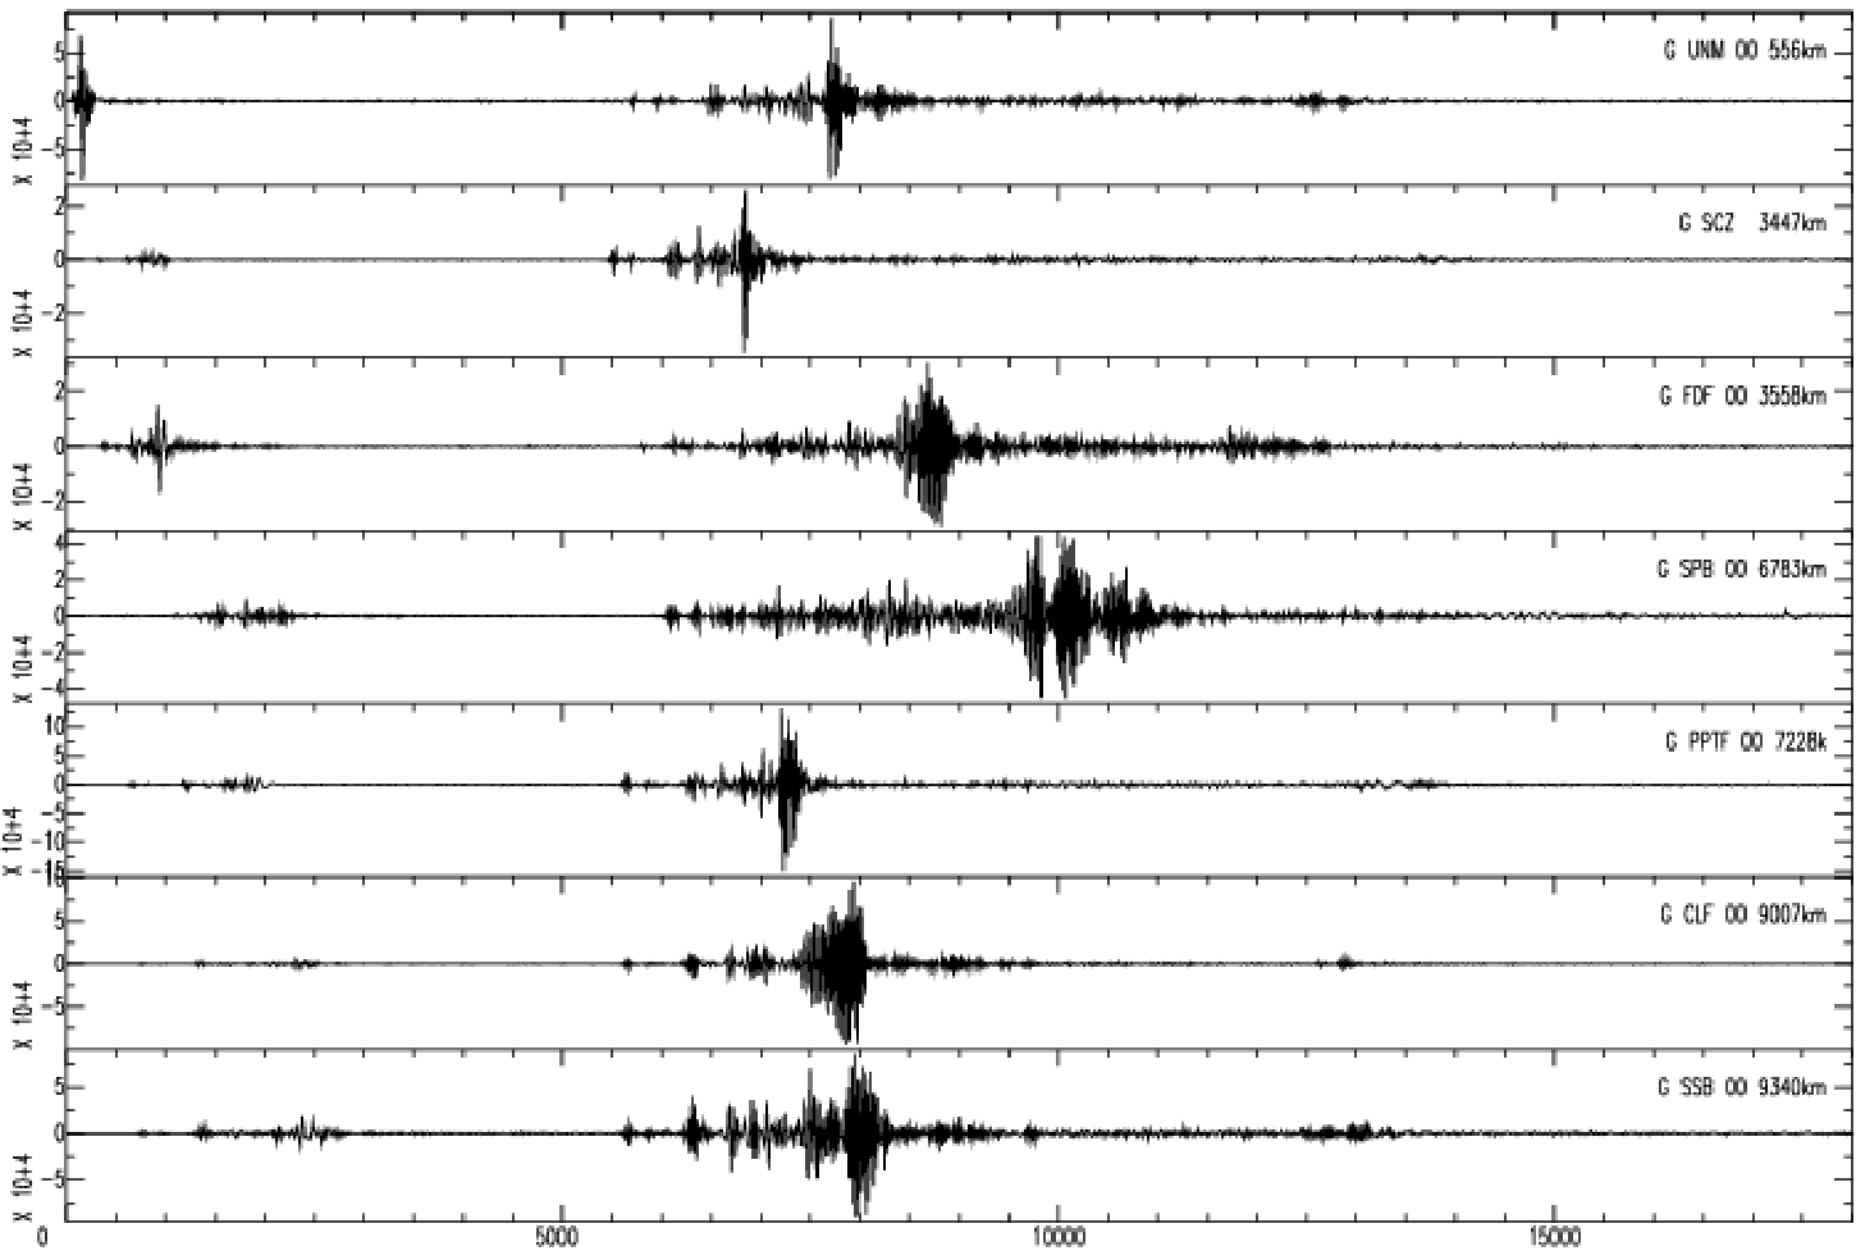

April 7th 2011 - Mexico, Veracruz, M=6.5, origin time 13h11m25s UTC

GEOSCOPE Stations/VHZ channel - Time in seconds - 0.002Hz high pass filtered data

April 7th 2011 - Mexico, Veracruz, M=6.5, origin time 13h11m25s UTC

GEOSCOPE Stations/VHZ channel - Time in seconds - 0.002Hz high pass filtered data