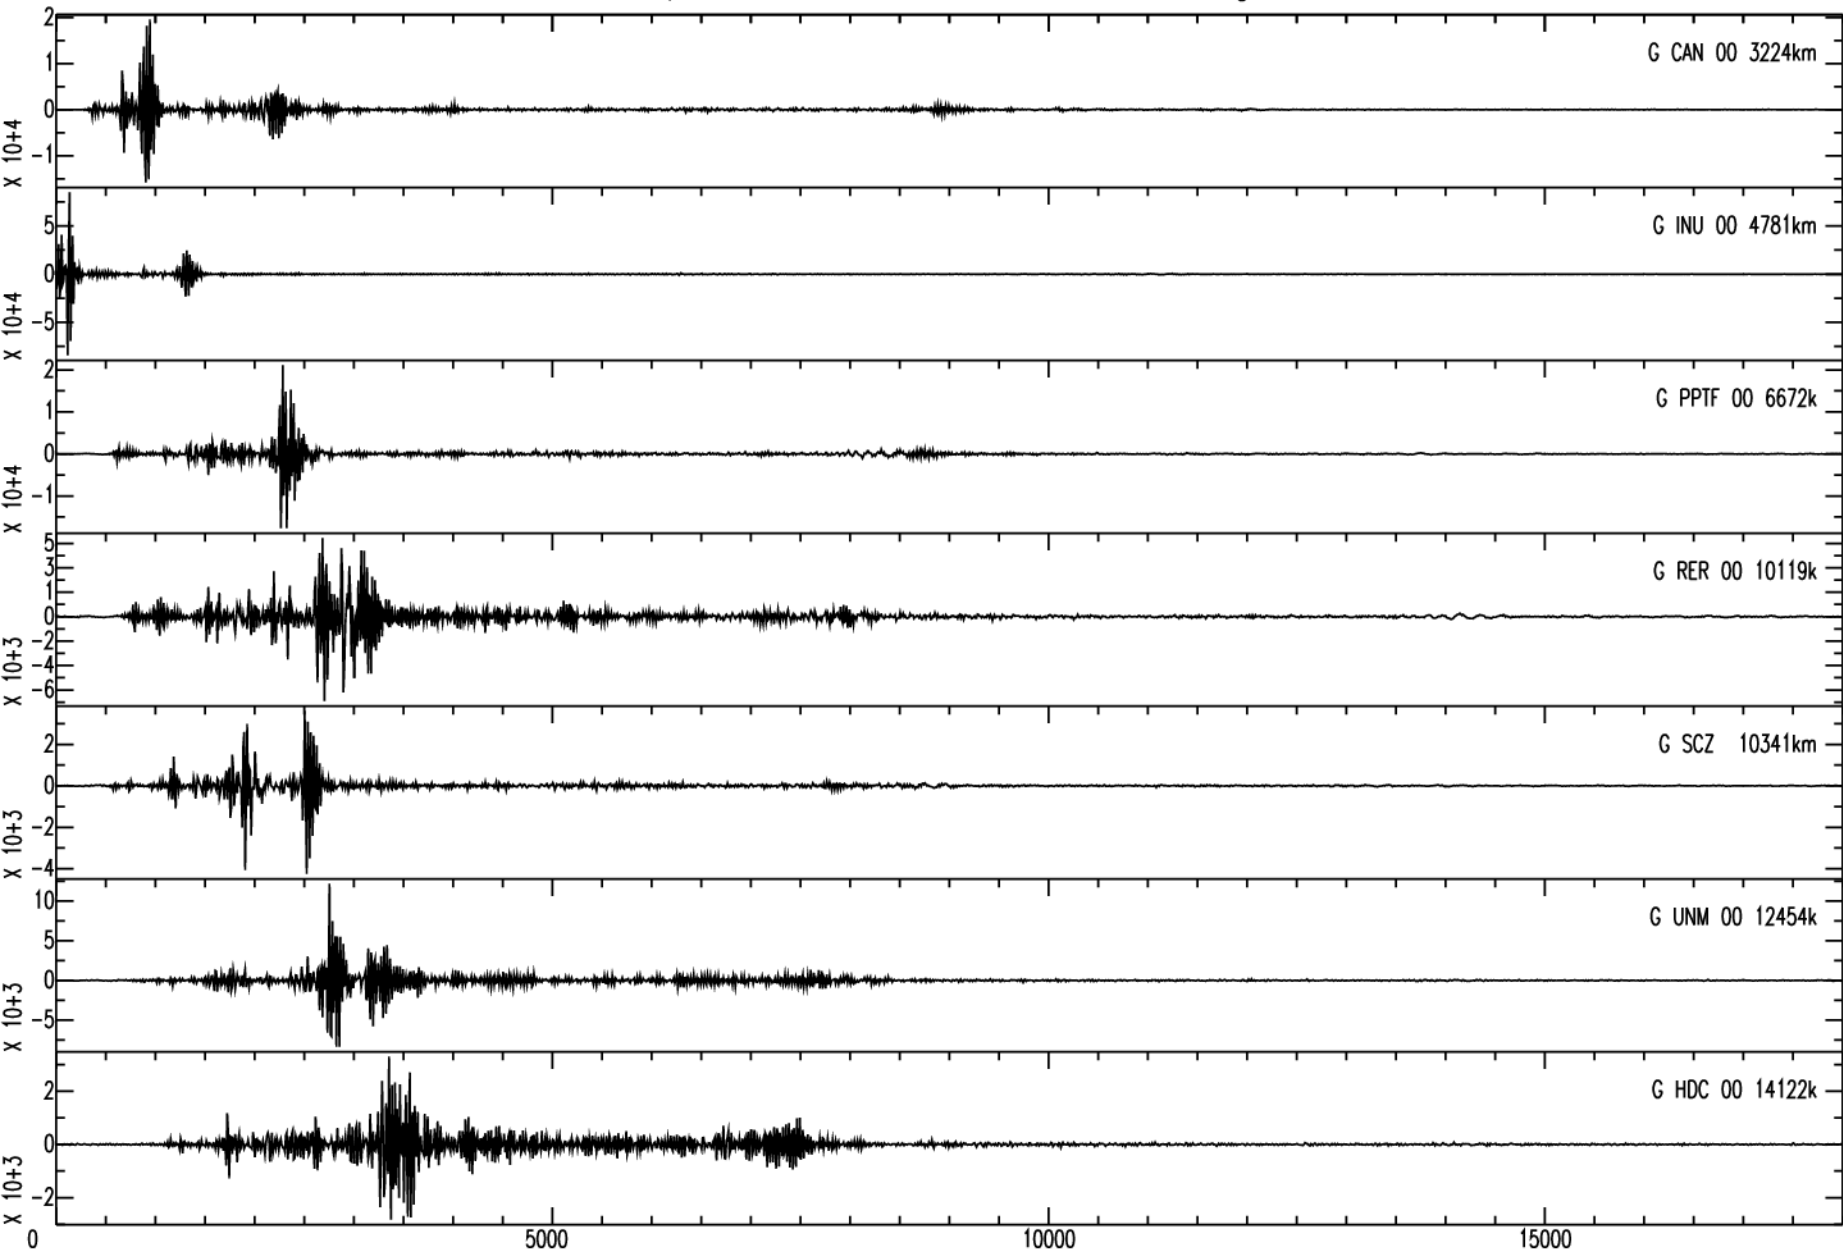

March 9th 2011 - Papua New Guinea, M=6.5, origin time 21h24m52s UTC

GEOSCOPE Stations/VHZ channel - Time in seconds - 0.002Hz high pass filtered data

March 9th 2011 - Papua New Guinea, M=6.5, origin time 21h24m52s UTC

GEOSCOPE Stations/VHZ channel - Time in seconds - 0.002Hz high pass filtered data