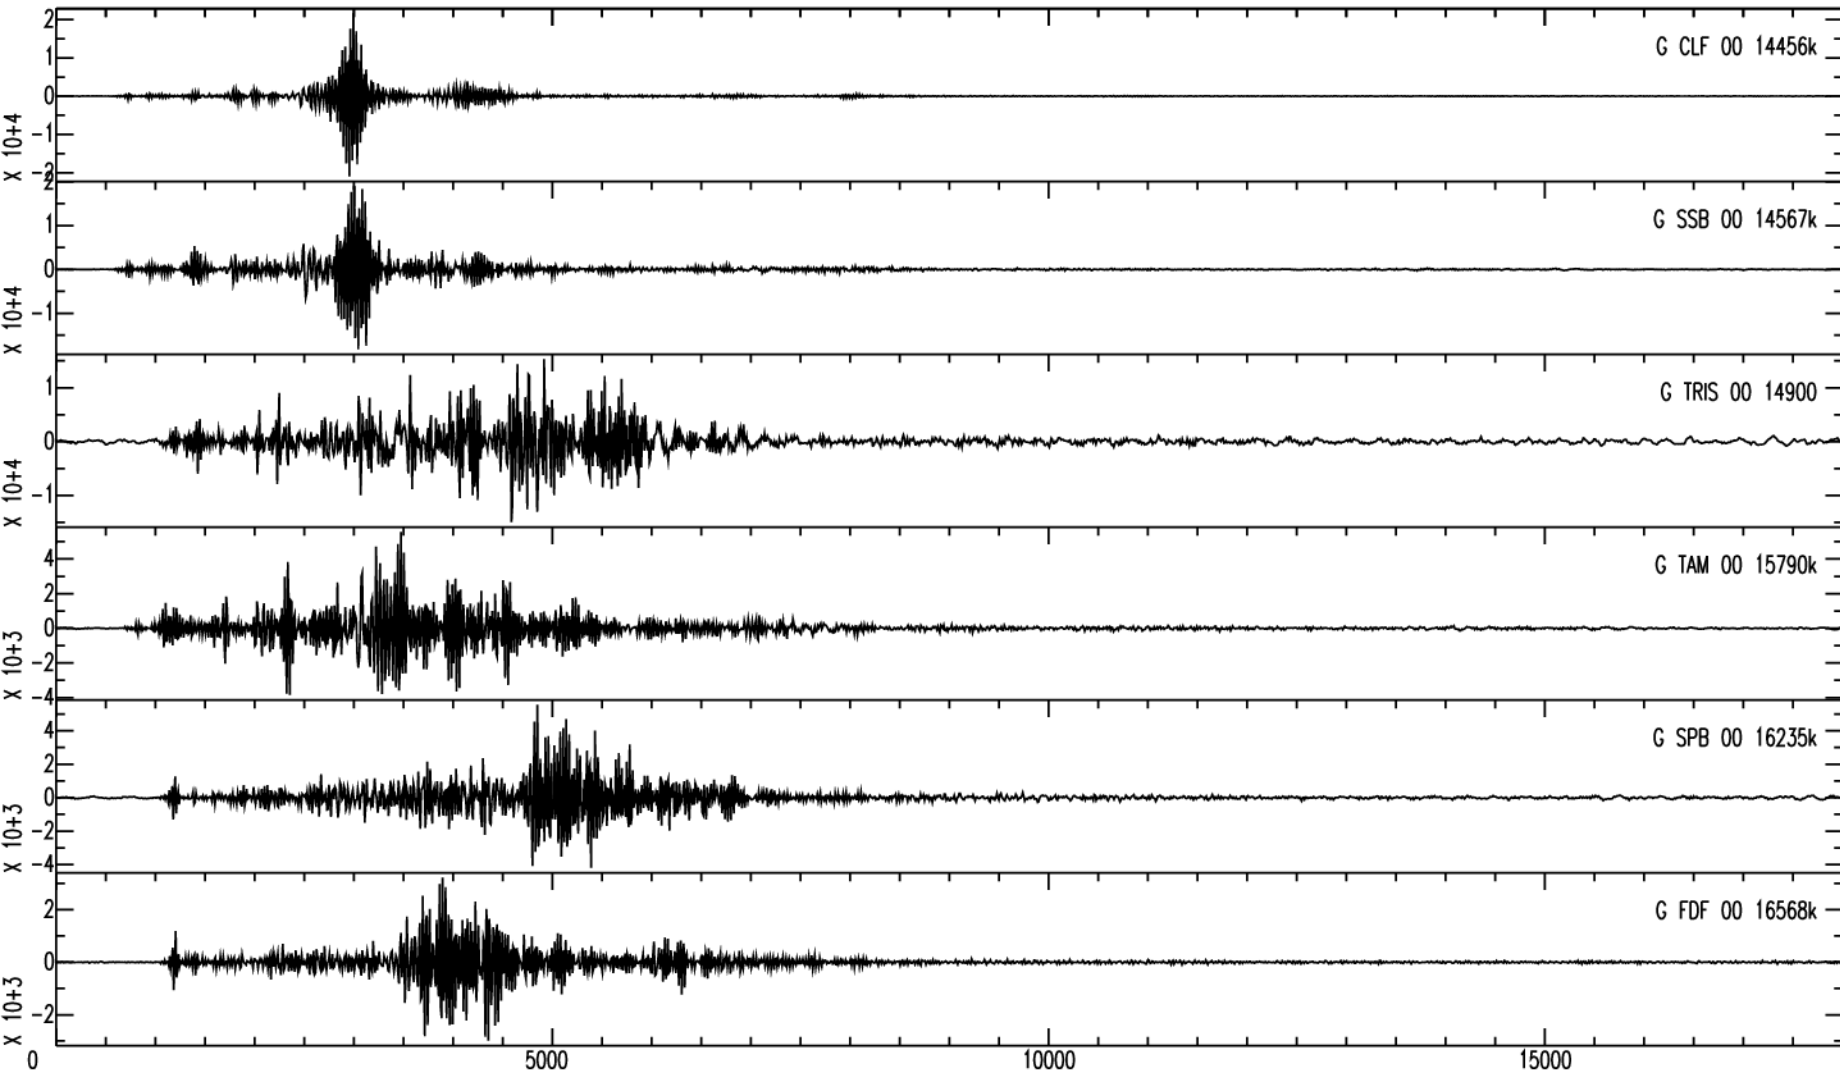

March 9th 2011 - Papua New Guinea, M=6.5, origin time 21h24m52s UTC

GEOSCOPE Stations/VHZ channel - Time in seconds - 0.002Hz high pass filtered data

March 9th 2011 - Papua New Guinea, M=6.5, origin time 21h24m52s UTC

GEOSCOPE Stations/VHZ channel - Time in seconds - 0.002Hz high pass filtered data