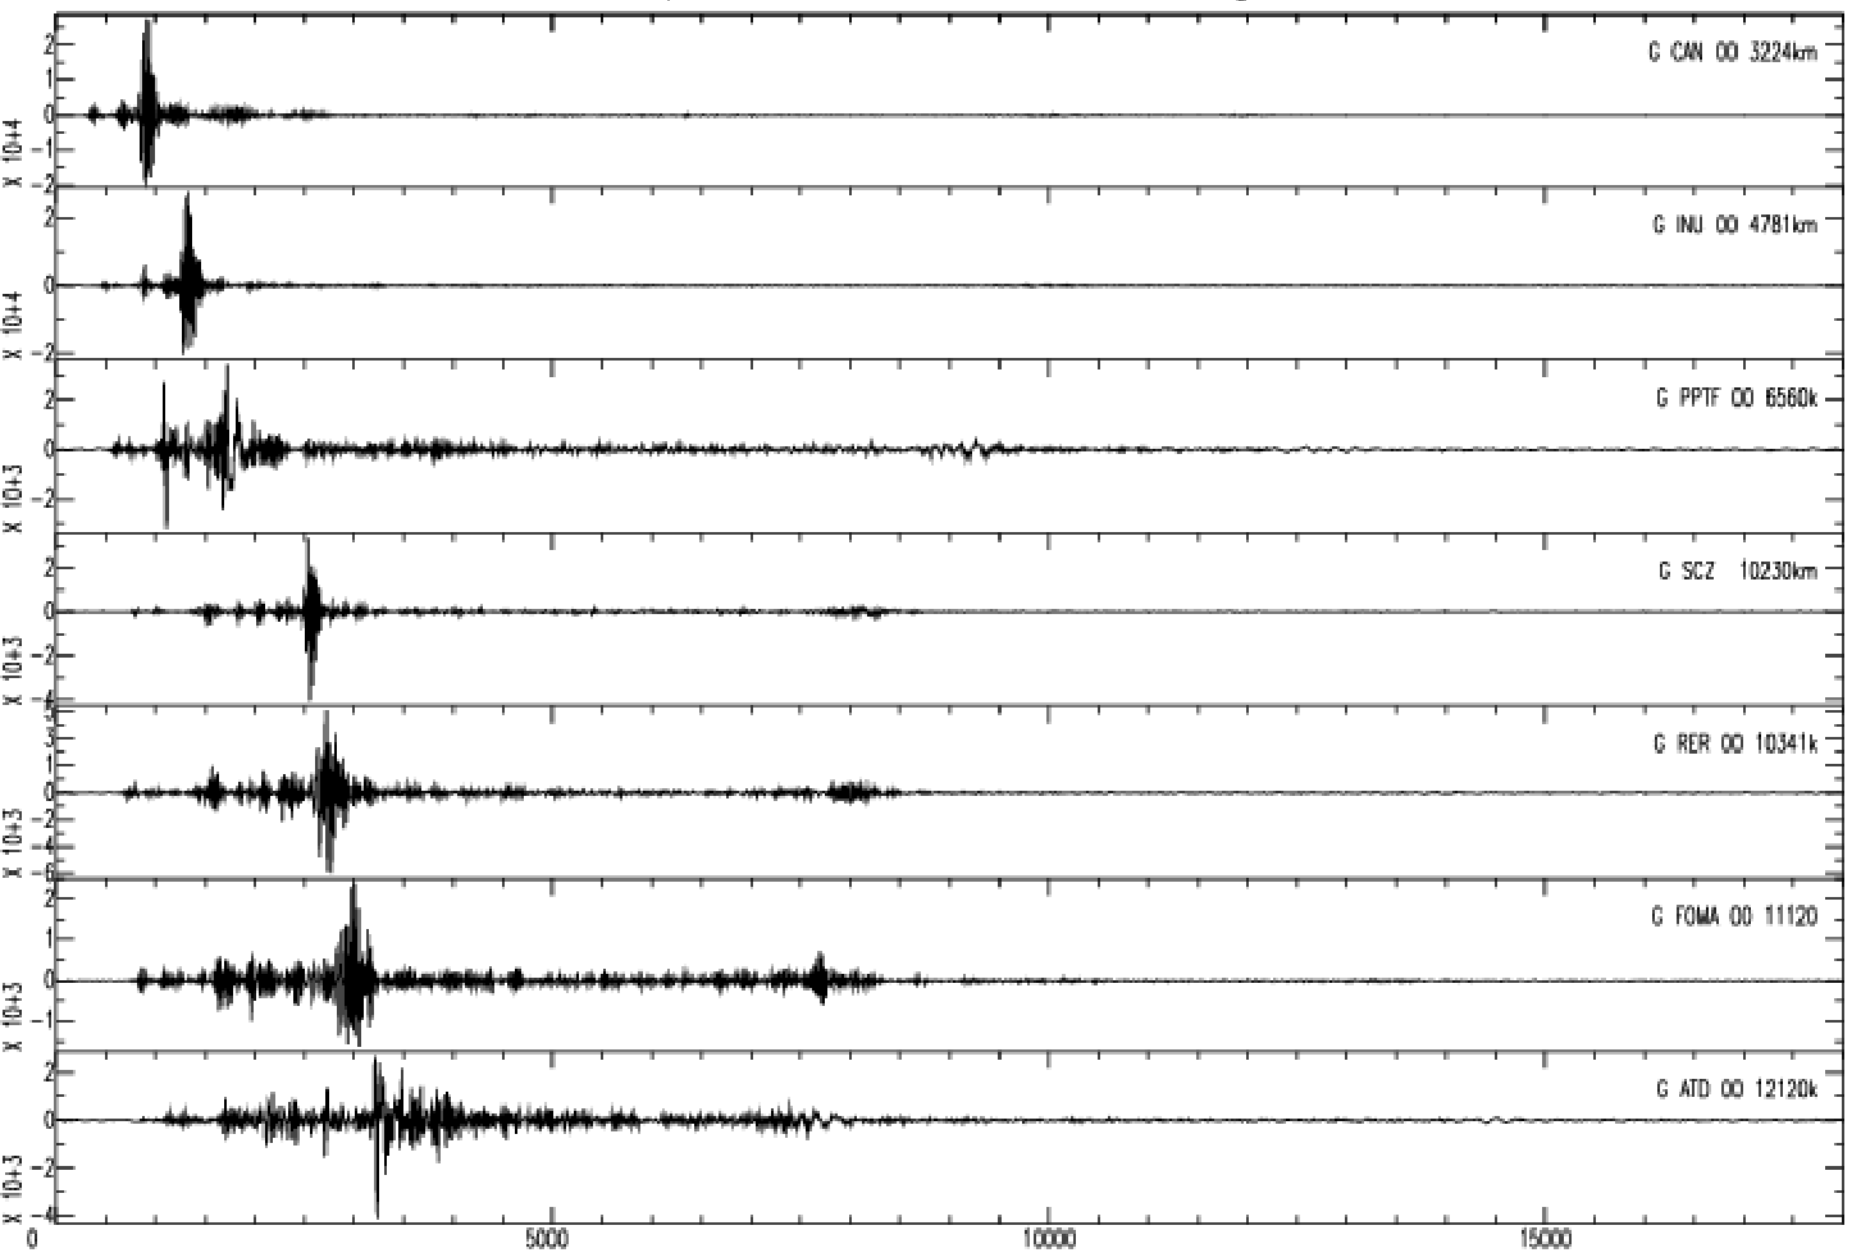

June 16th 2011 - Papua New Guinea, M=6.6, origin time 00h03m37s UTC

GEOSCOPE Stations/VHZ channel - Time in seconds - 0.002Hz high pass filtered data

June 16th 2011 - Papua New Guinea, M=6.6, origin time 00h03m37s UTC

GEOSCOPE Stations/VHZ channel - Time in seconds - 0.002Hz high pass filtered data

June 16th 2011 - Papua New Guinea, M=6.6, origin time 00h03m37s UTC

GEOSCOPE Stations/VHZ channel - Time in seconds - 0.002Hz high pass filtered data