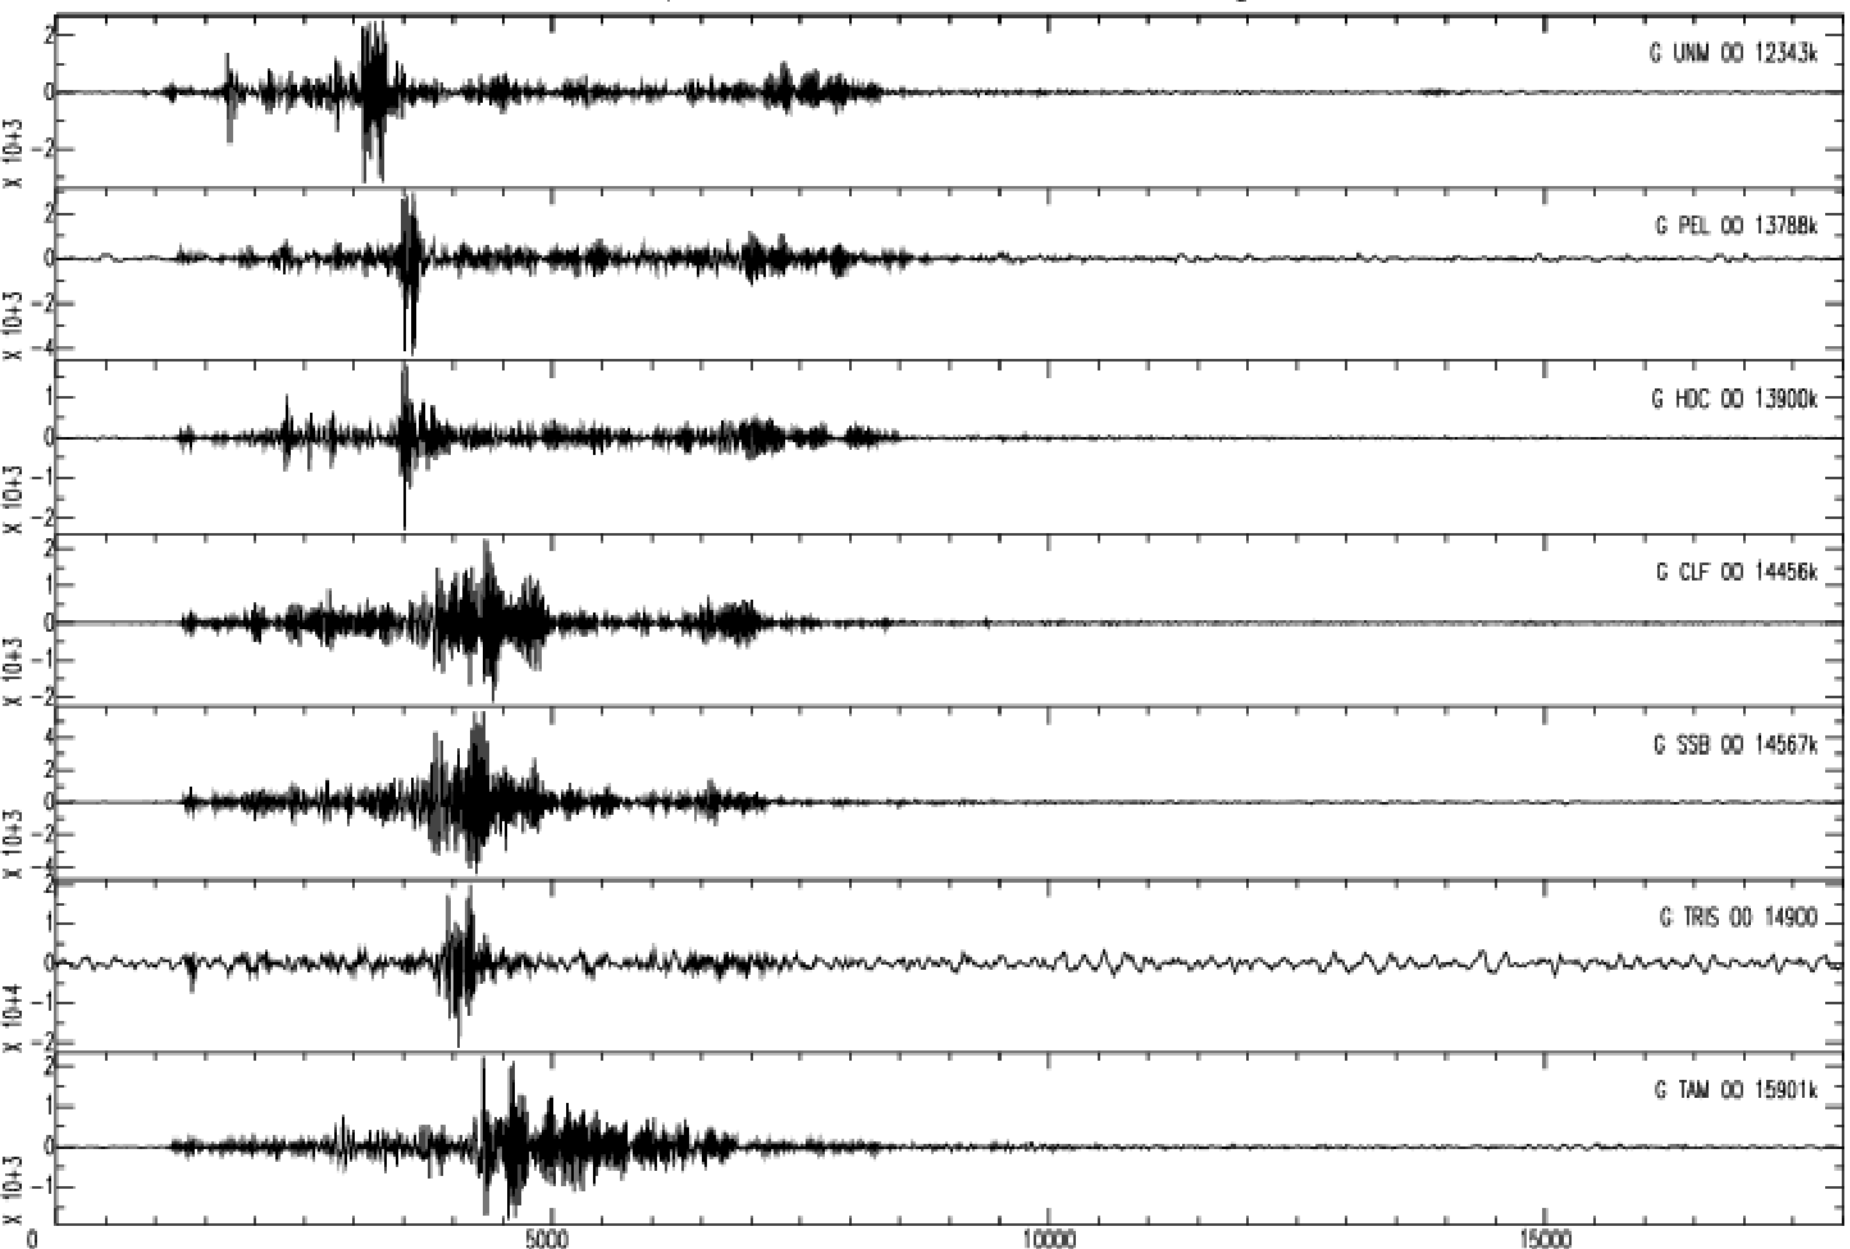

June 16th 2011 - Papua New Guinea, M=6.6, origin time 00h03m37s UTC

GEOSCOPE Stations/VHZ channel - Time in seconds - 0.002Hz high pass filtered data

June 16th 2011 - Papua New Guinea, M=6.6, origin time 00h03m37s UTC

GEOSCOPE Stations/VHZ channel - Time in seconds - 0.002Hz high pass filtered data

June 16th 2011 - Papua New Guinea, M=6.6, origin time 00h03m37s UTC

GEOSCOPE Stations/VHZ channel - Time in seconds - 0.002Hz high pass filtered data