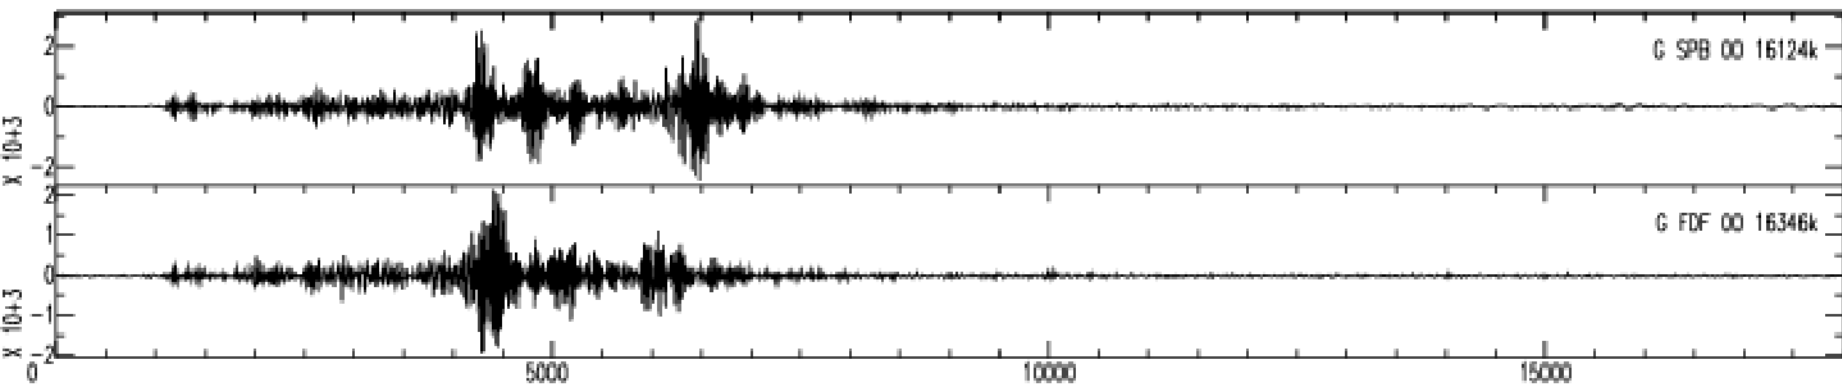

June 16th 2011 - Papua New Guinea, M=6.6, origin time 00h03m37s UTC

GEOSCOPE Stations/VHZ channel - Time in seconds - 0.002Hz high pass filtered data

June 16th 2011 - Papua New Guinea, M=6.6, origin time 00h03m37s UTC

GEOSCOPE Stations/VHZ channel - Time in seconds - 0.002Hz high pass filtered data

June 16th 2011 - Papua New Guinea, M=6.6, origin time 00h03m37s UTC

GEOSCOPE Stations/VHZ channel - Time in seconds - 0.002Hz high pass filtered data