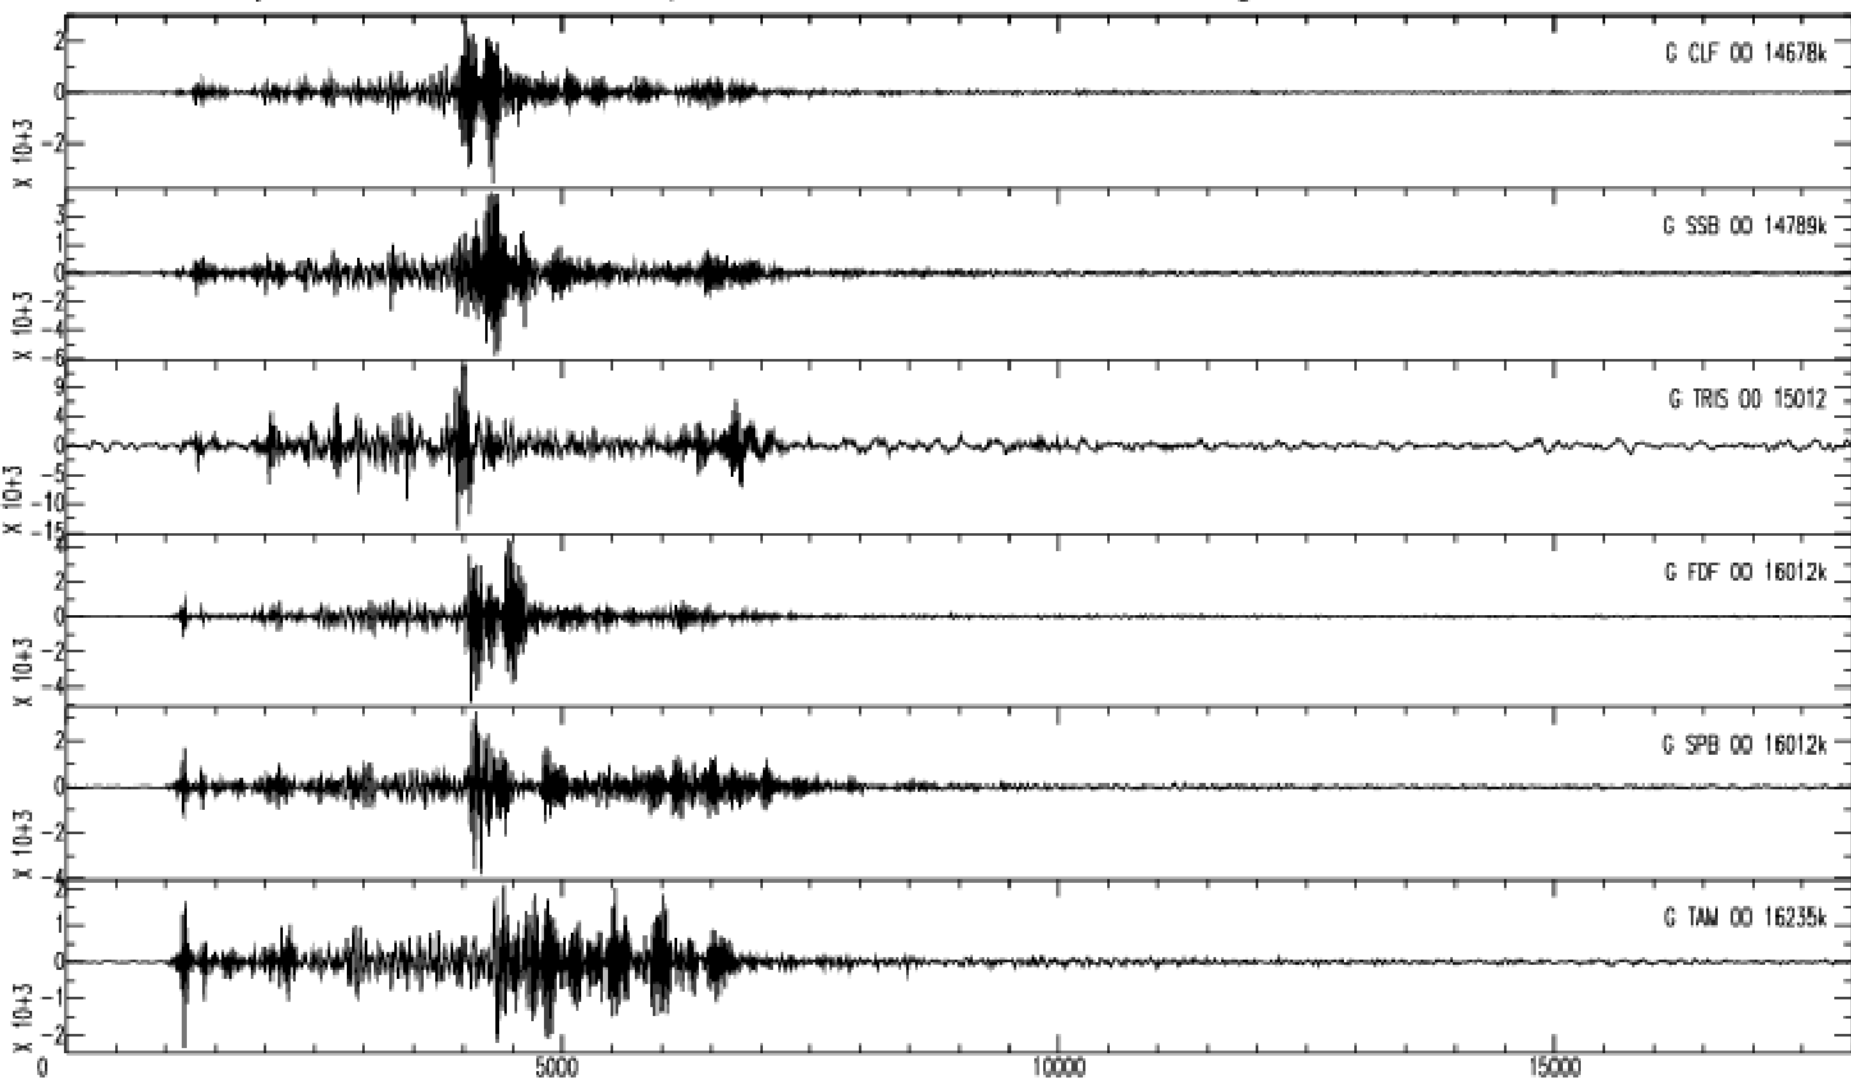

May 15th 2011 - Papua New Guinea, M=6.5, origin time 18h37m11s UTC

GEOSCOPE Stations/VHZ channel - Time in seconds - 0.002Hz high pass filtered data

May 15th 2011 - Papua New Guinea, M=6.5, origin time 18h37m11s UTC

GEOSCOPE Stations/VHZ channel - Time in seconds - 0.002Hz high pass filtered data