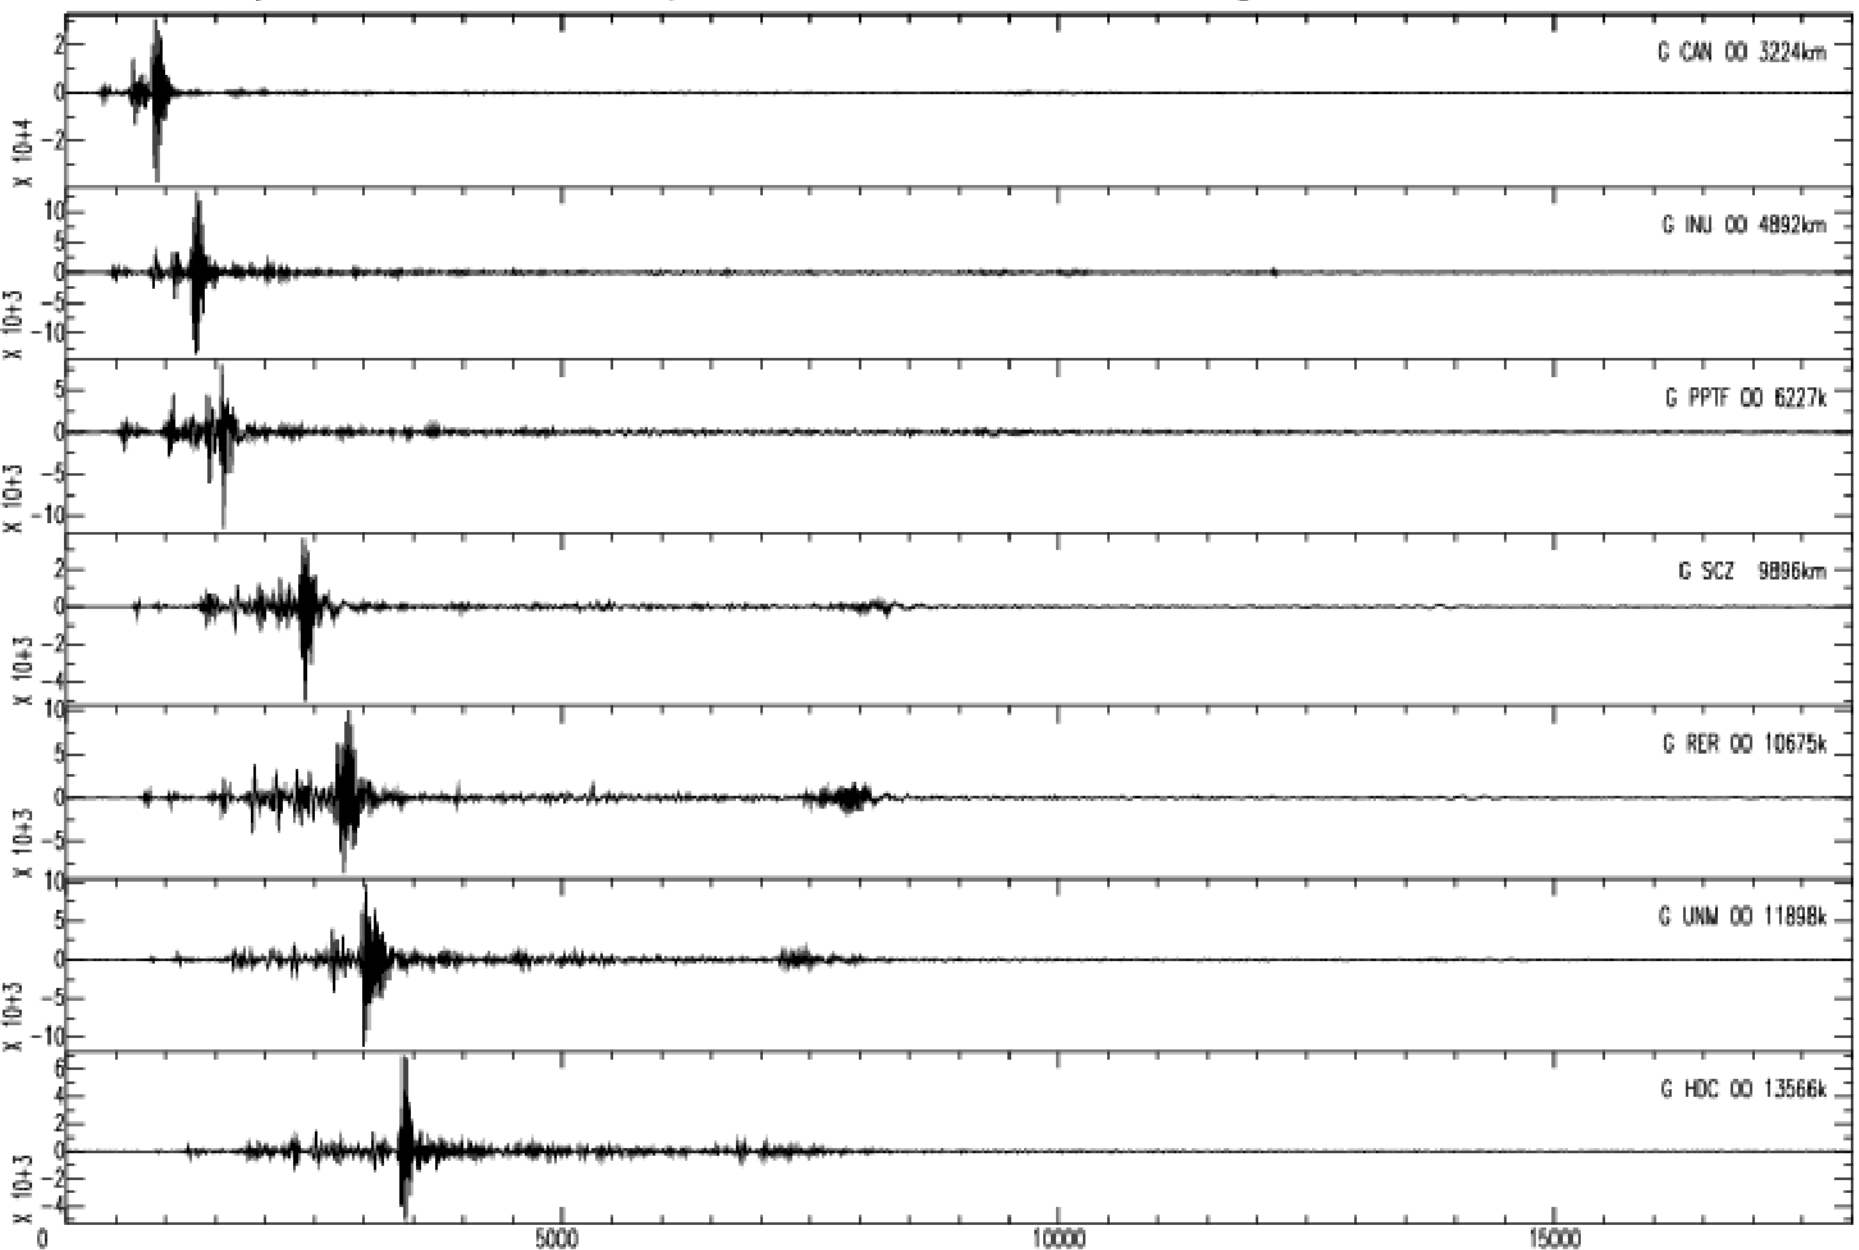

May 15th 2011 - Papua New Guinea, M=6.5, origin time 18h37m11s UTC

GEOSCOPE Stations/VHZ channel - Time in seconds - 0.002Hz high pass filtered data

May 15th 2011 - Papua New Guinea, M=6.5, origin time 18h37m11s UTC

GEOSCOPE Stations/VHZ channel - Time in seconds - 0.002Hz high pass filtered data