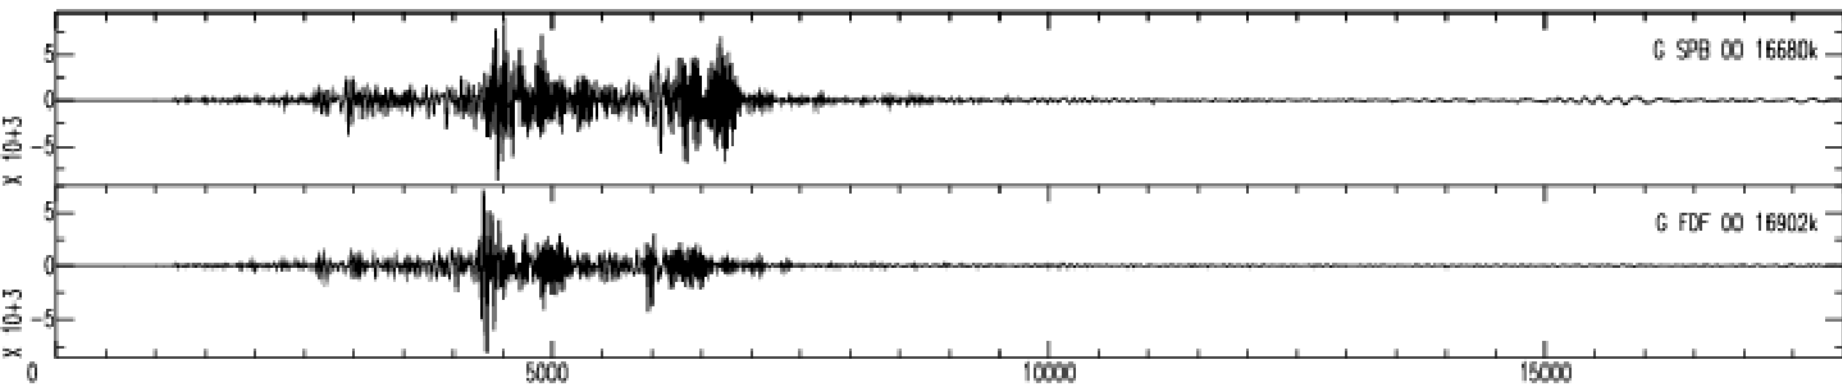

July 31th 2011 - Papua New Guinea, M=6.8, origin time 23h38m58s UTC

GEOSCOPE Stations/VHZ channel - Time in seconds - 0.002Hz high pass filtered data

July 31th 2011 - Papua New Guinea, M=6.8, origin time 23h38m58s UTC

GEOSCOPE Stations/VHZ channel - Time in seconds - 0.002Hz high pass filtered data

July 31th 2011 – Papua New Guinea, M=6.8, origin time 23h38m58s UTC

GEOSCOPE Stations/VHZ channel – Time in seconds – 0.002Hz high pass filtered data