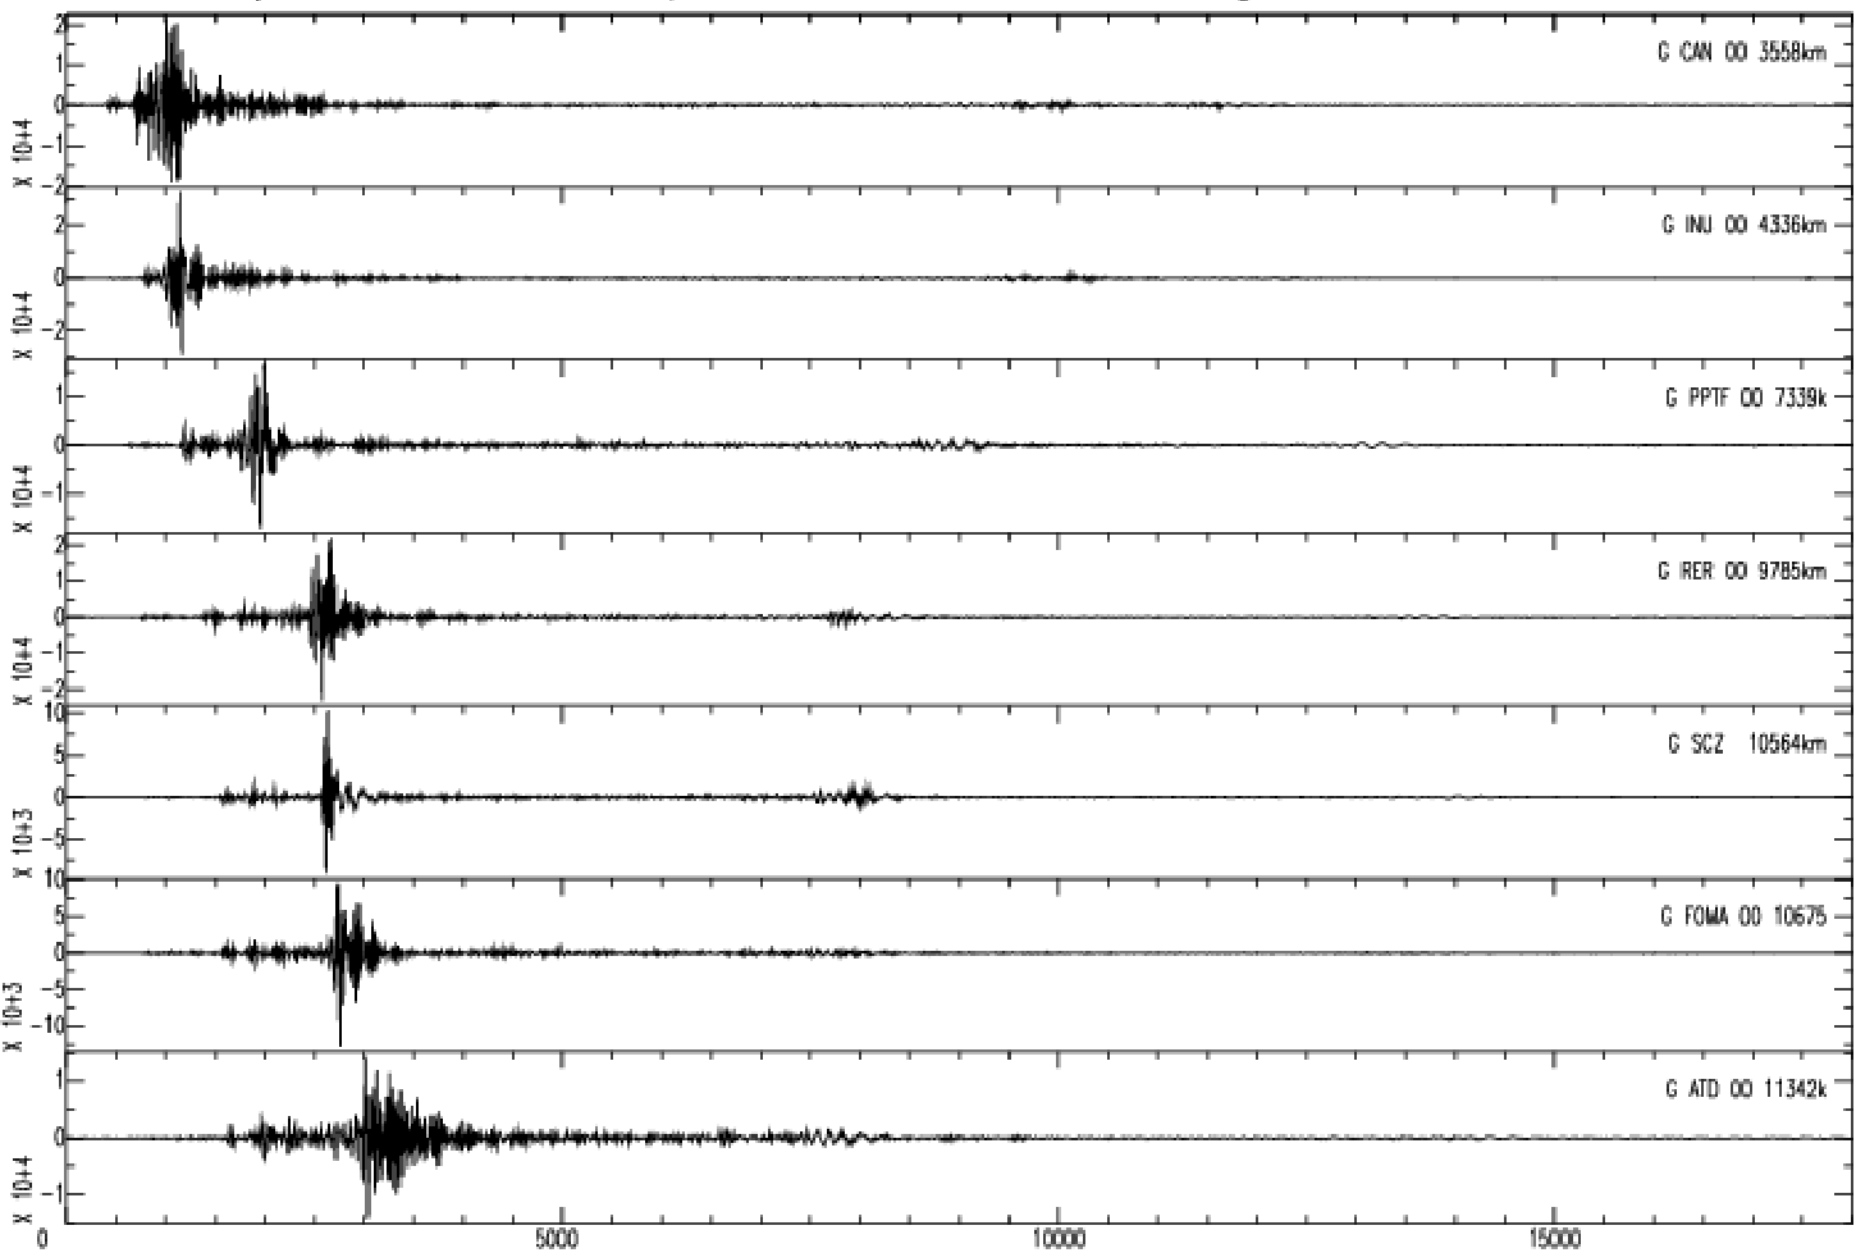

July 31th 2011 - Papua New Guinea, M=6.8, origin time 23h38m58s UTC

GEOSCOPE Stations/VHZ channel - Time in seconds - 0.002Hz high pass filtered data

July 31th 2011 - Papua New Guinea, M=6.8, origin time 23h38m58s UTC

GEOSCOPE Stations/VHZ channel - Time in seconds - 0.002Hz high pass filtered data

July 31th 2011 – Papua New Guinea, M=6.8, origin time 23h38m58s UTC

GEOSCOPE Stations/VHZ channel – Time in seconds – 0.002Hz high pass filtered data