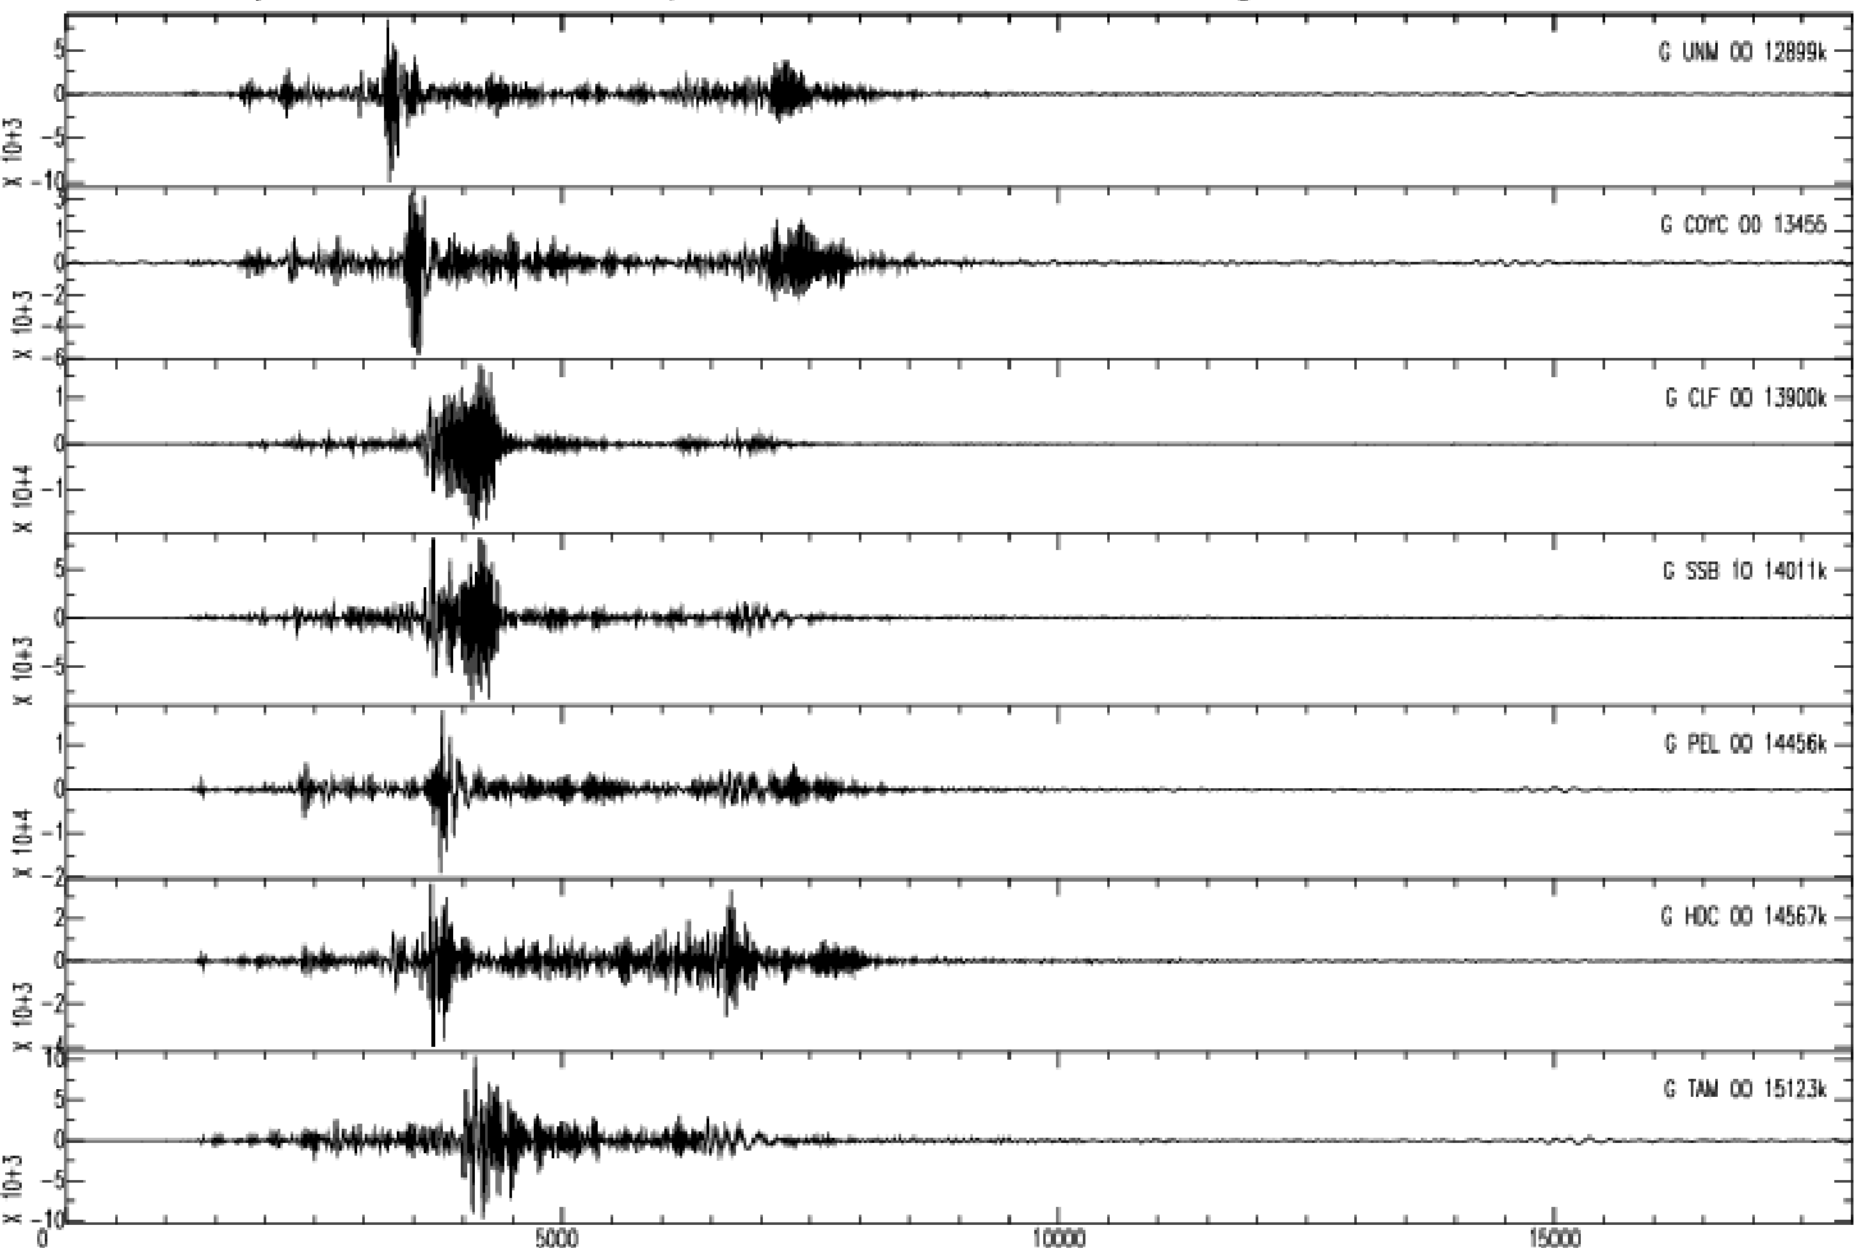

July 31th 2011 - Papua New Guinea, M=6.8, origin time 23h38m58s UTC

GEOSCOPE Stations/VHZ channel - Time in seconds - 0.002Hz high pass filtered data

July 31th 2011 - Papua New Guinea, M=6.8, origin time 23h38m58s UTC

GEOSCOPE Stations/VHZ channel - Time in seconds - 0.002Hz high pass filtered data

July 31th 2011 – Papua New Guinea, M=6.8, origin time 23h38m58s UTC

GEOSCOPE Stations/VHZ channel – Time in seconds – 0.002Hz high pass filtered data