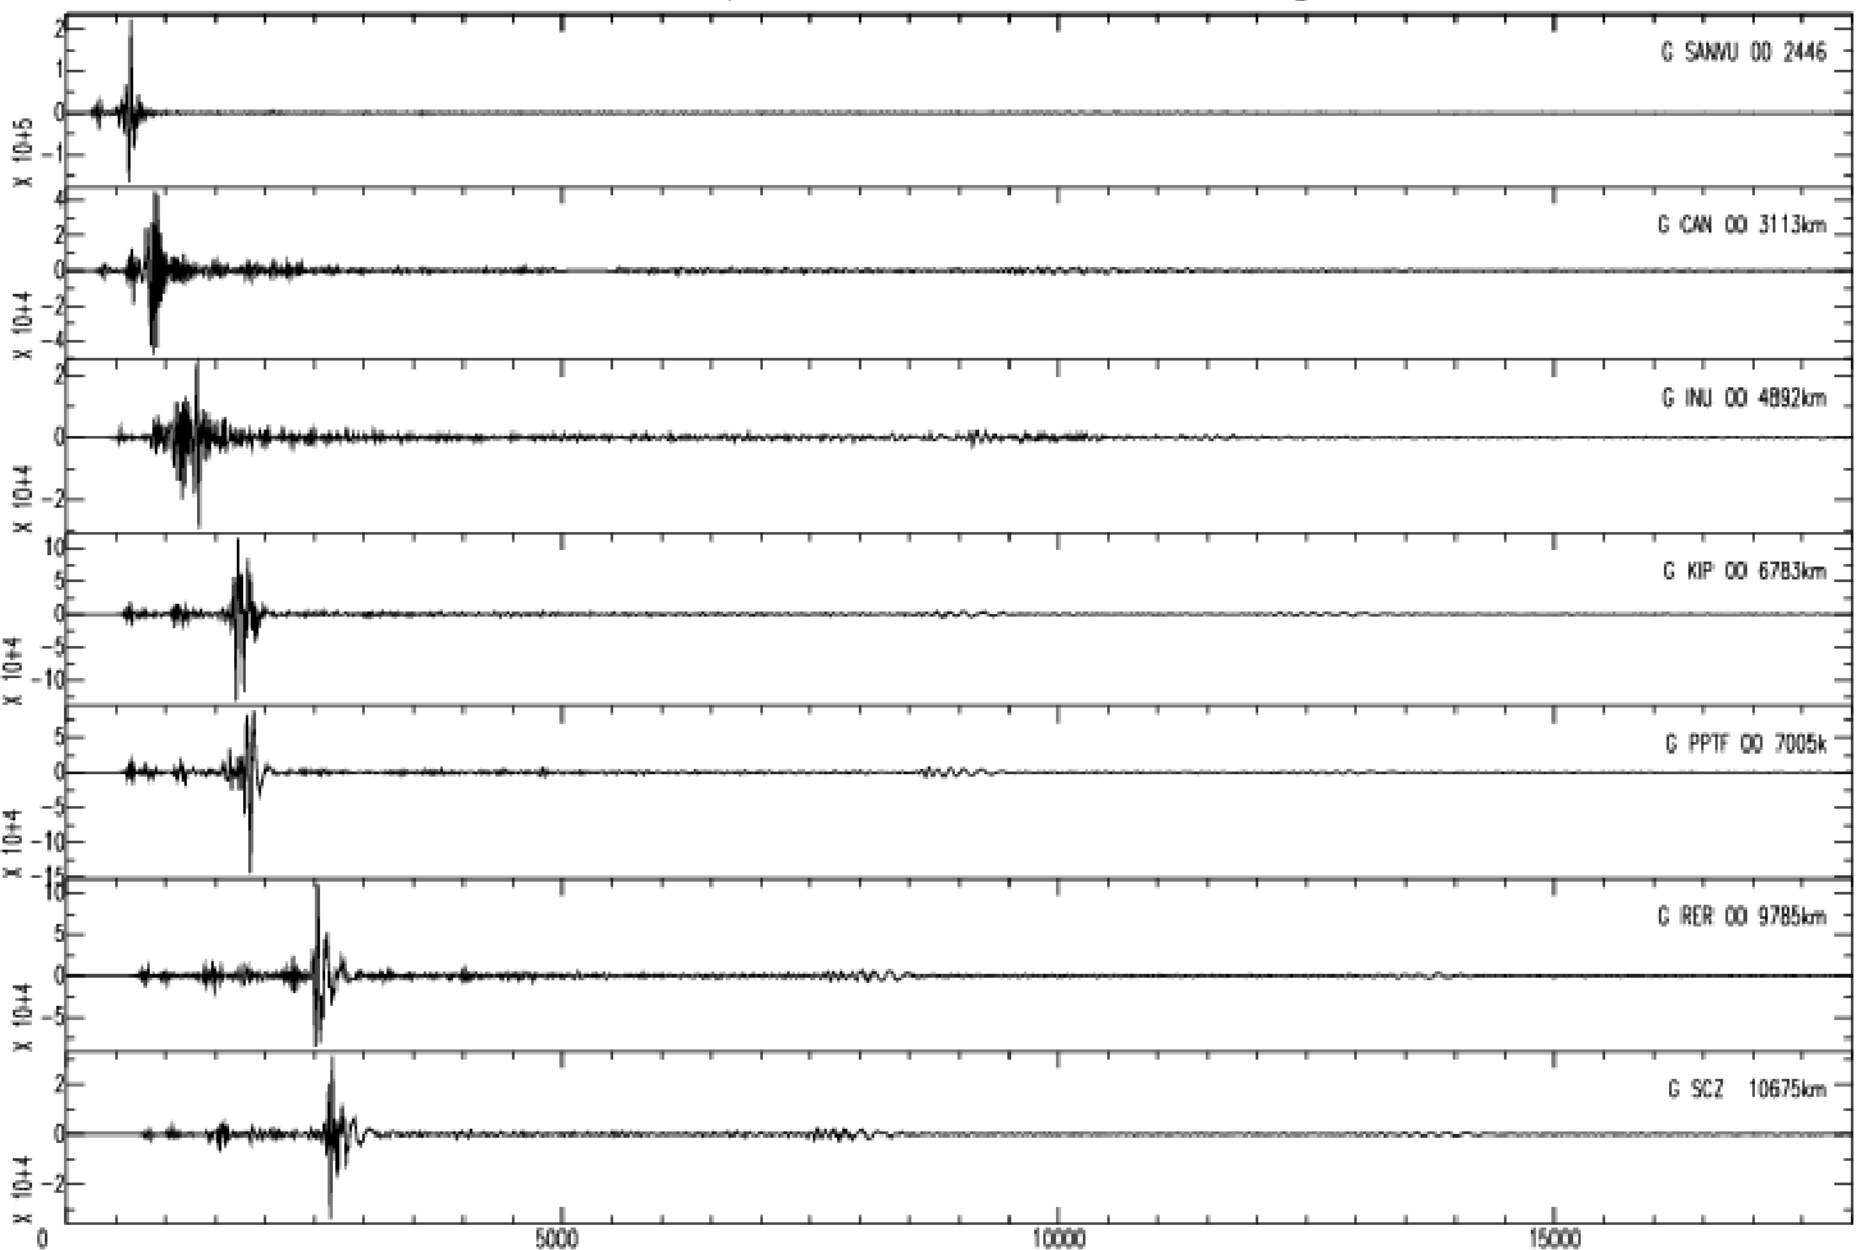

December 14th 2011 - Papua New Guinea, M=7.1, origin time 05h04m57s UTC

GEOSCOPE Stations/VHZ channel - Time in seconds - 0.002Hz high pass filtered data

December 14th 2011 - Papua New Guinea, M=7.1, origin time 05h04m57s UTC

GEOSCOPE Stations/VHZ channel - Time in seconds - 0.002Hz high pass filtered data

December 14th 2011 - Papua New Guinea, M=7.1, origin time 05h04m57s UTC

GEOSCOPE Stations/VHZ channel - Time in seconds - 0.002Hz high pass filtered data