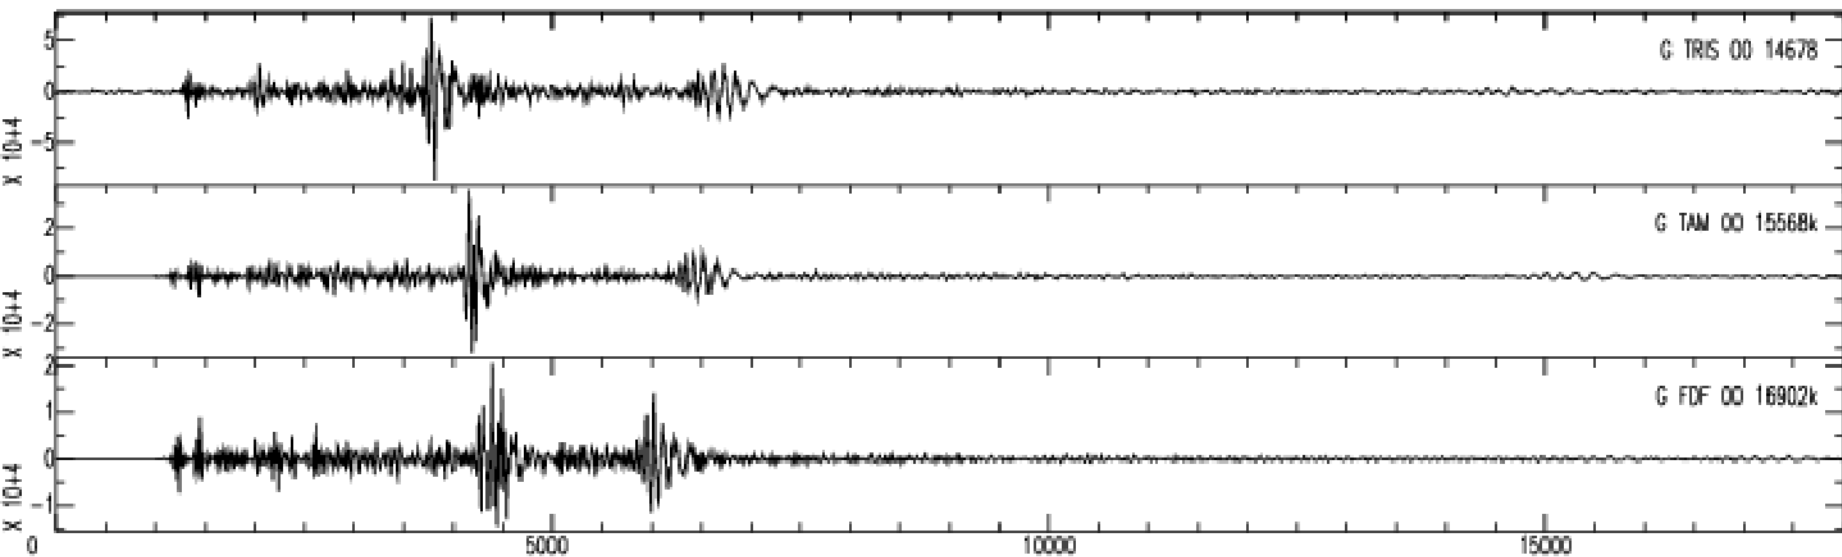

December 14th 2011 - Papua New Guinea, M=7.1, origin time 05h04m57s UTC

GEOSCOPE Stations/VHZ channel - Time in seconds - 0.002Hz high pass filtered data

December 14th 2011 - Papua New Guinea, M=7.1, origin time 05h04m57s UTC

GEOSCOPE Stations/VHZ channel - Time in seconds - 0.002Hz high pass filtered data

December 14th 2011 - Papua New Guinea, M=7.1, origin time 05h04m57s UTC

GEOSCOPE Stations/VHZ channel - Time in seconds - 0.002Hz high pass filtered data