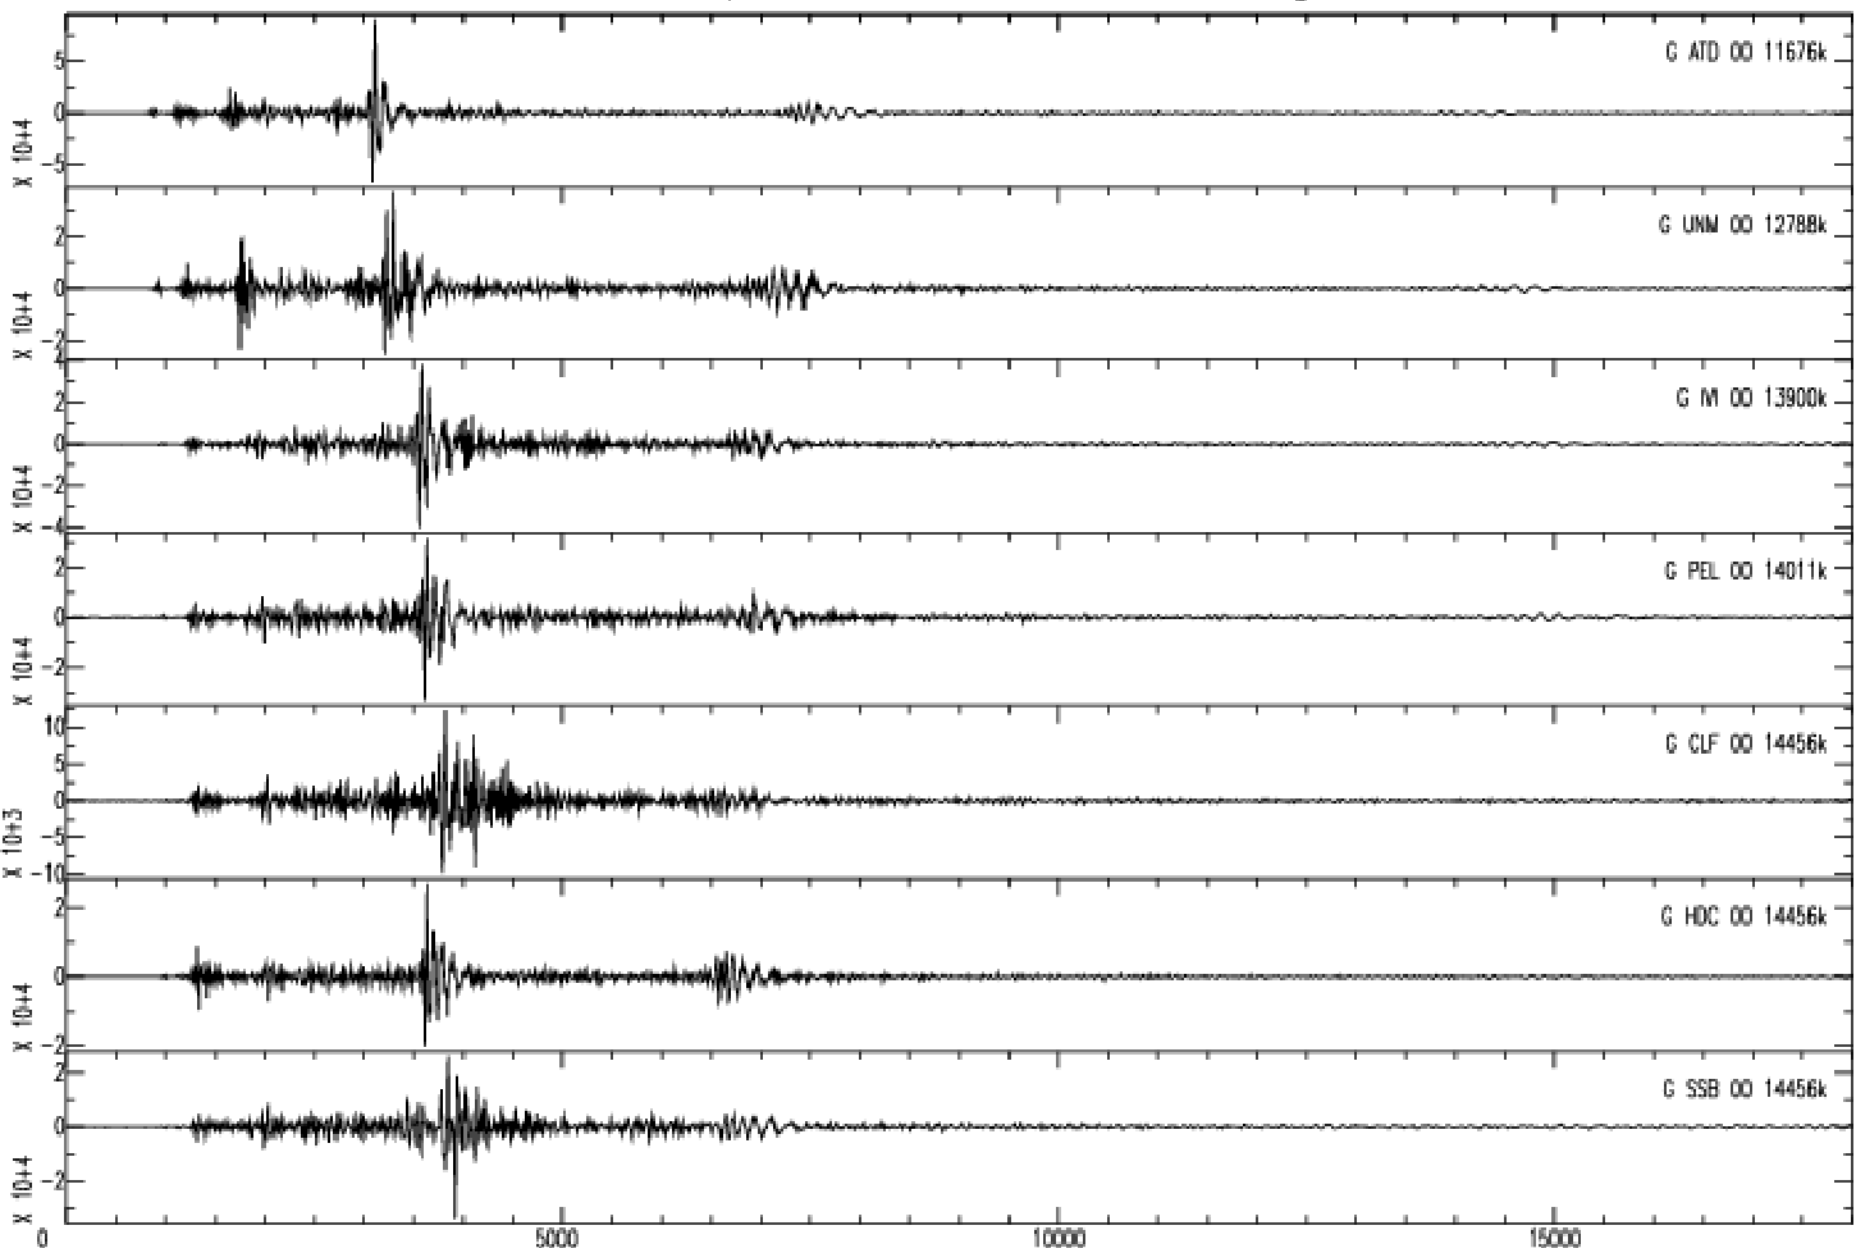

December 14th 2011 - Papua New Guinea, M=7.1, origin time 05h04m57s UTC

GEOSCOPE Stations/VHZ channel - Time in seconds - 0.002Hz high pass filtered data

December 14th 2011 - Papua New Guinea, M=7.1, origin time 05h04m57s UTC

GEOSCOPE Stations/VHZ channel - Time in seconds - 0.002Hz high pass filtered data

December 14th 2011 - Papua New Guinea, M=7.1, origin time 05h04m57s UTC

GEOSCOPE Stations/VHZ channel - Time in seconds - 0.002Hz high pass filtered data