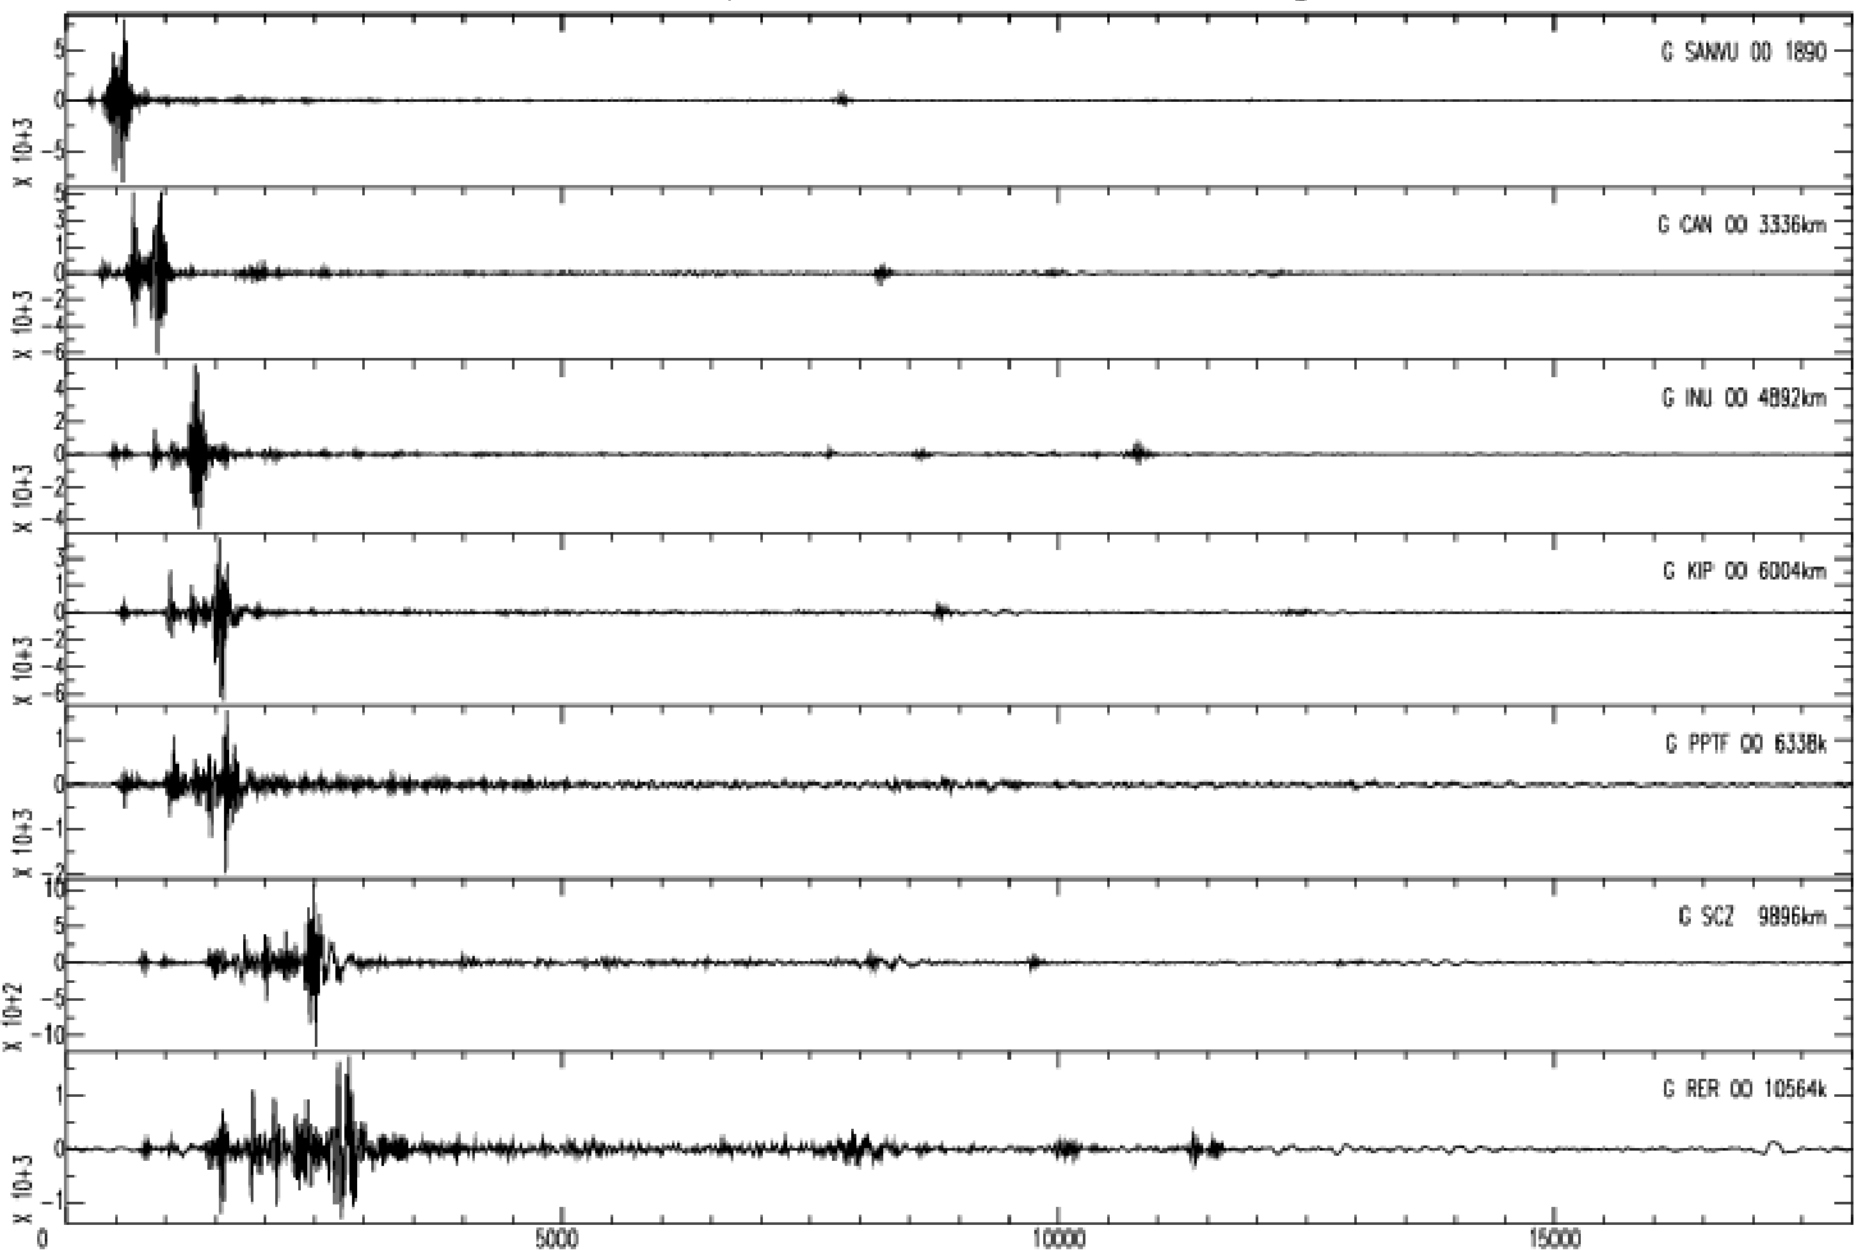

November 28th 2011 - Papua New Guinea, M=6.4, origin time 12h26m49s UTC

GEOSCOPE Stations/VHZ channel - Time in seconds - 0.002Hz high pass filtered data

November 28th 2011 - Papua New Guinea, M=6.4, origin time 12h26m49s UTC

GEOSCOPE Stations/VHZ channel - Time in seconds - 0.002Hz high pass filtered data

November 28th 2011 - Papua New Guinea, M=6.4, origin time 12h26m49s UTC

GEOSCOPE Stations/VHZ channel - Time in seconds - 0.002Hz high pass filtered data