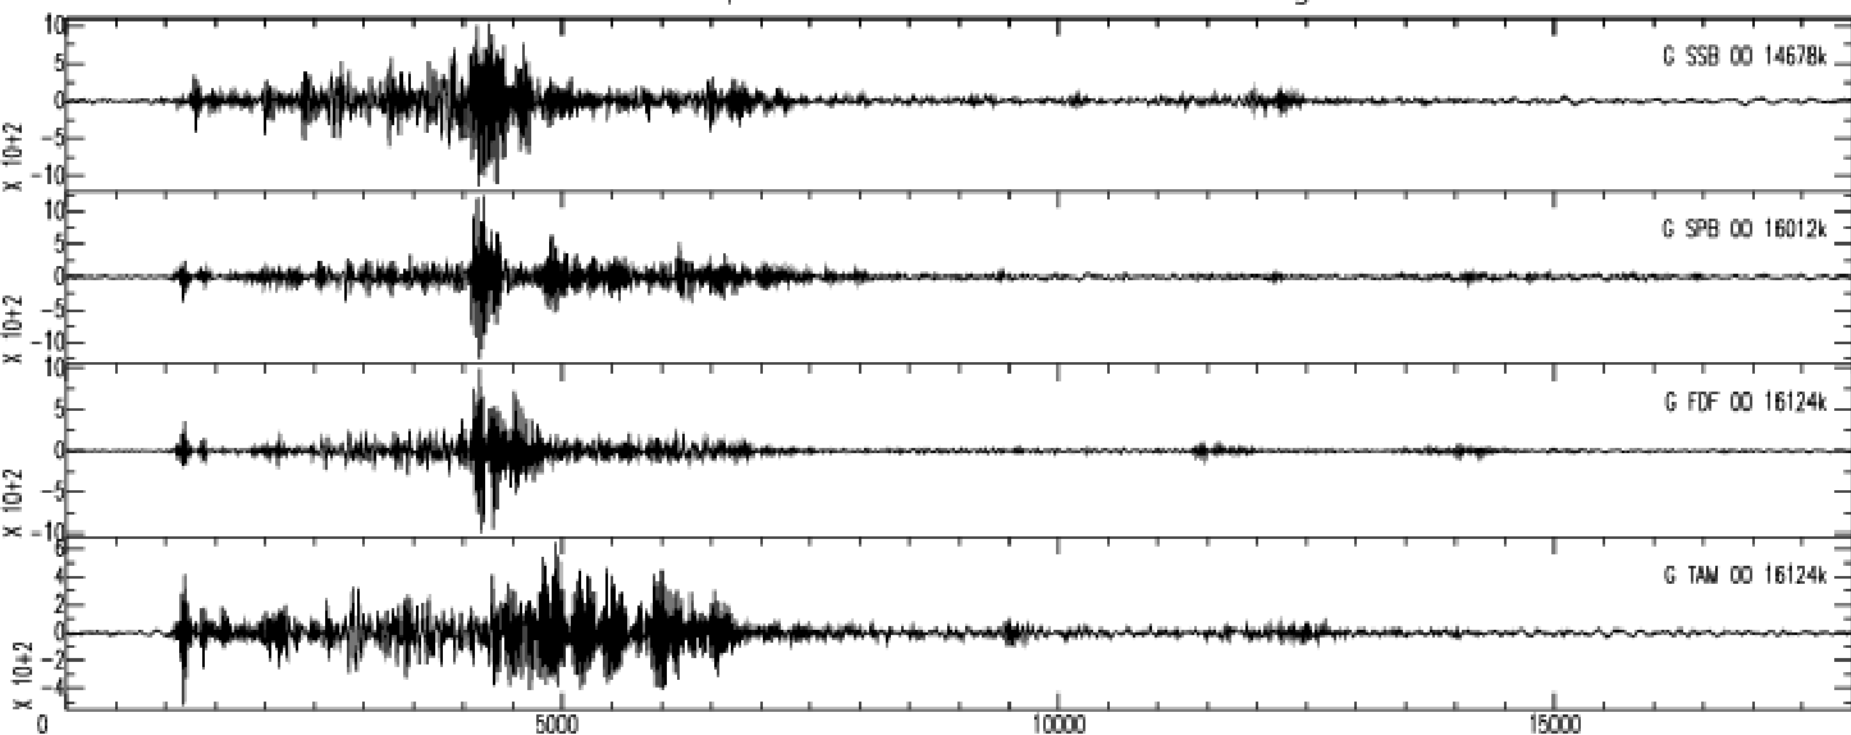

November 28th 2011 - Papua New Guinea, M=6.4, origin time 12h26m49s UTC

GEOSCOPE Stations/VHZ channel - Time in seconds - 0.002Hz high pass filtered data

November 28th 2011 - Papua New Guinea, M=6.4, origin time 12h26m49s UTC

GEOSCOPE Stations/VHZ channel - Time in seconds - 0.002Hz high pass filtered data

November 28th 2011 - Papua New Guinea, M=6.4, origin time 12h26m49s UTC

GEOSCOPE Stations/VHZ channel - Time in seconds - 0.002Hz high pass filtered data