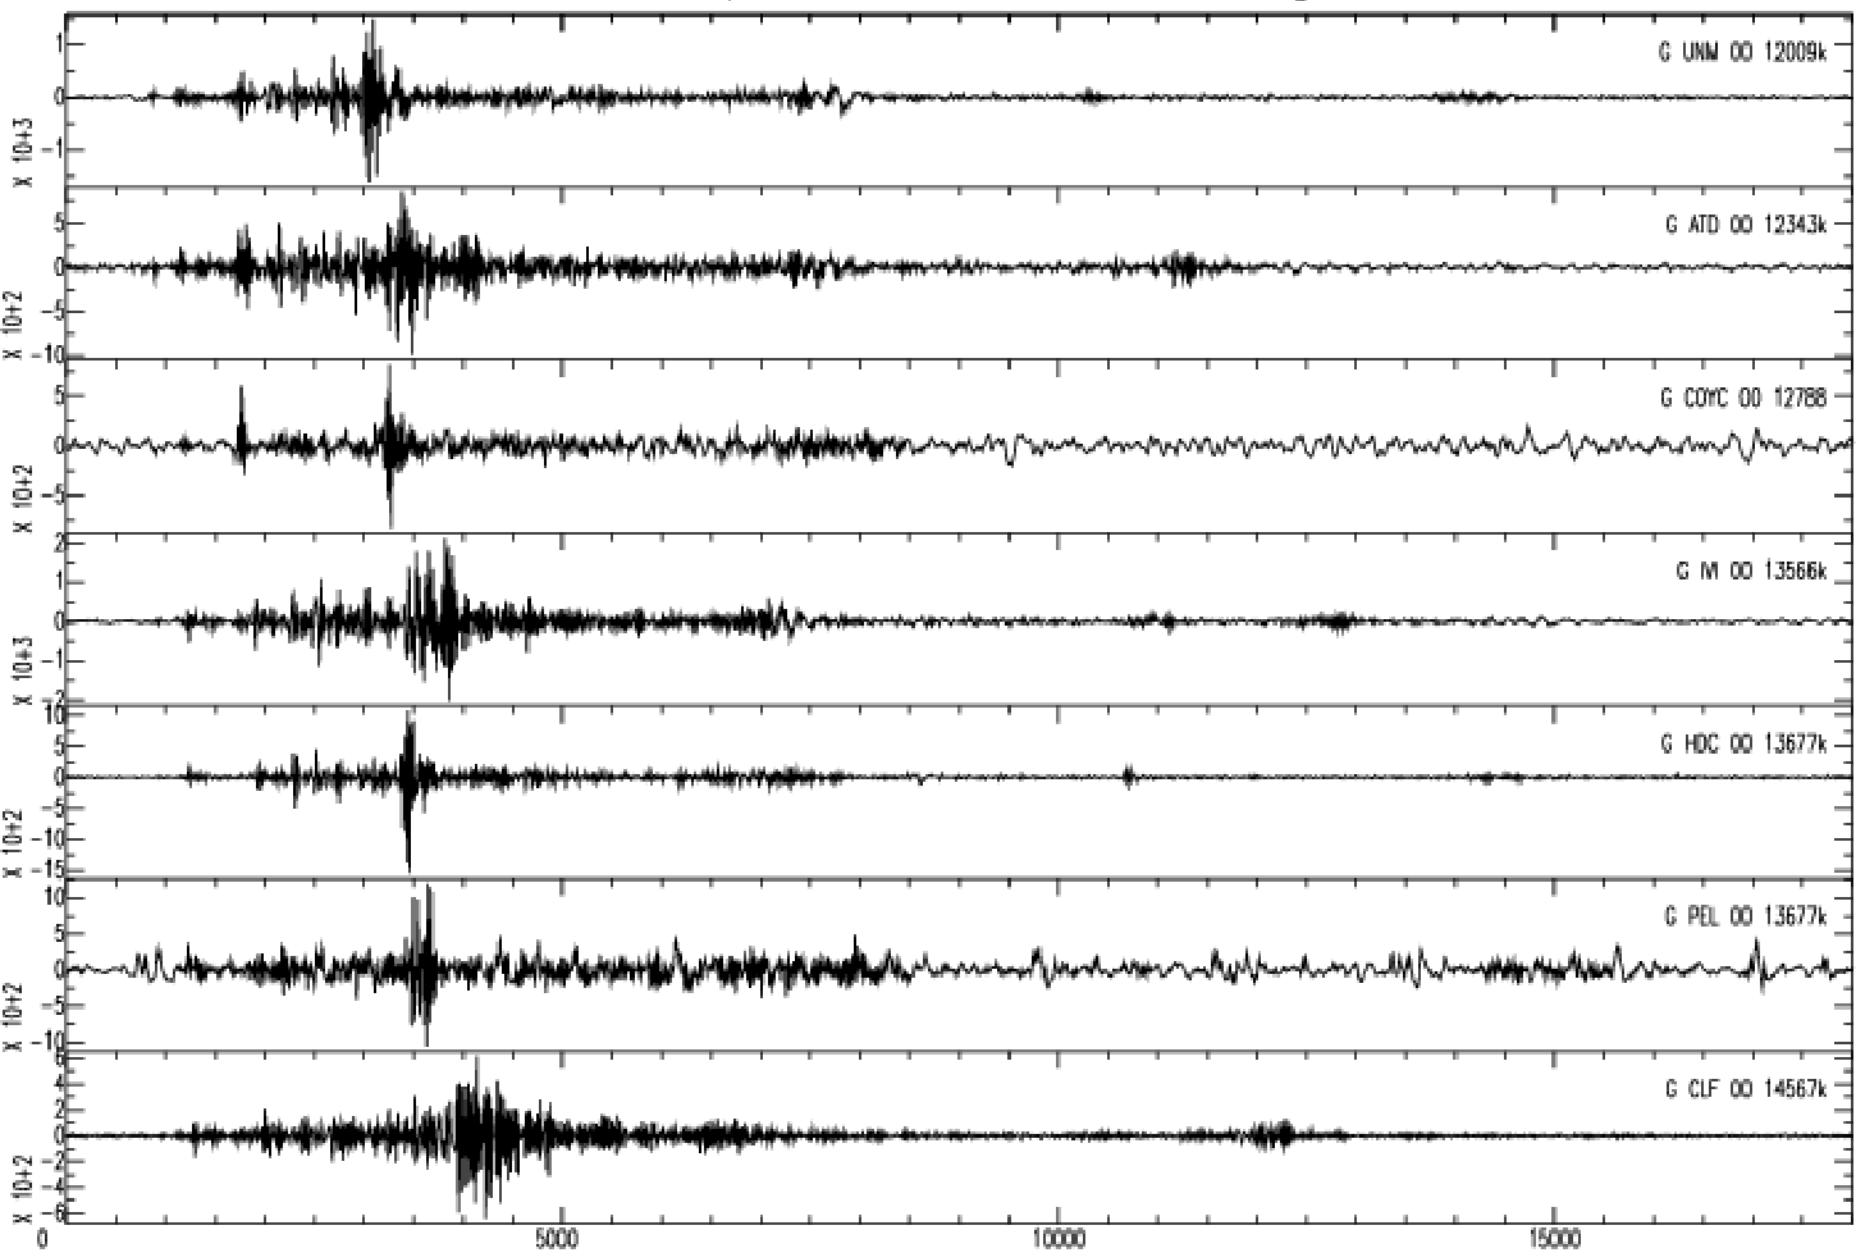

November 28th 2011 - Papua New Guinea, M=6.4, origin time 12h26m49s UTC

GEOSCOPE Stations/VHZ channel - Time in seconds - 0.002Hz high pass filtered data

November 28th 2011 - Papua New Guinea, M=6.4, origin time 12h26m49s UTC

GEOSCOPE Stations/VHZ channel - Time in seconds - 0.002Hz high pass filtered data

November 28th 2011 - Papua New Guinea, M=6.4, origin time 12h26m49s UTC

GEOSCOPE Stations/VHZ channel - Time in seconds - 0.002Hz high pass filtered data