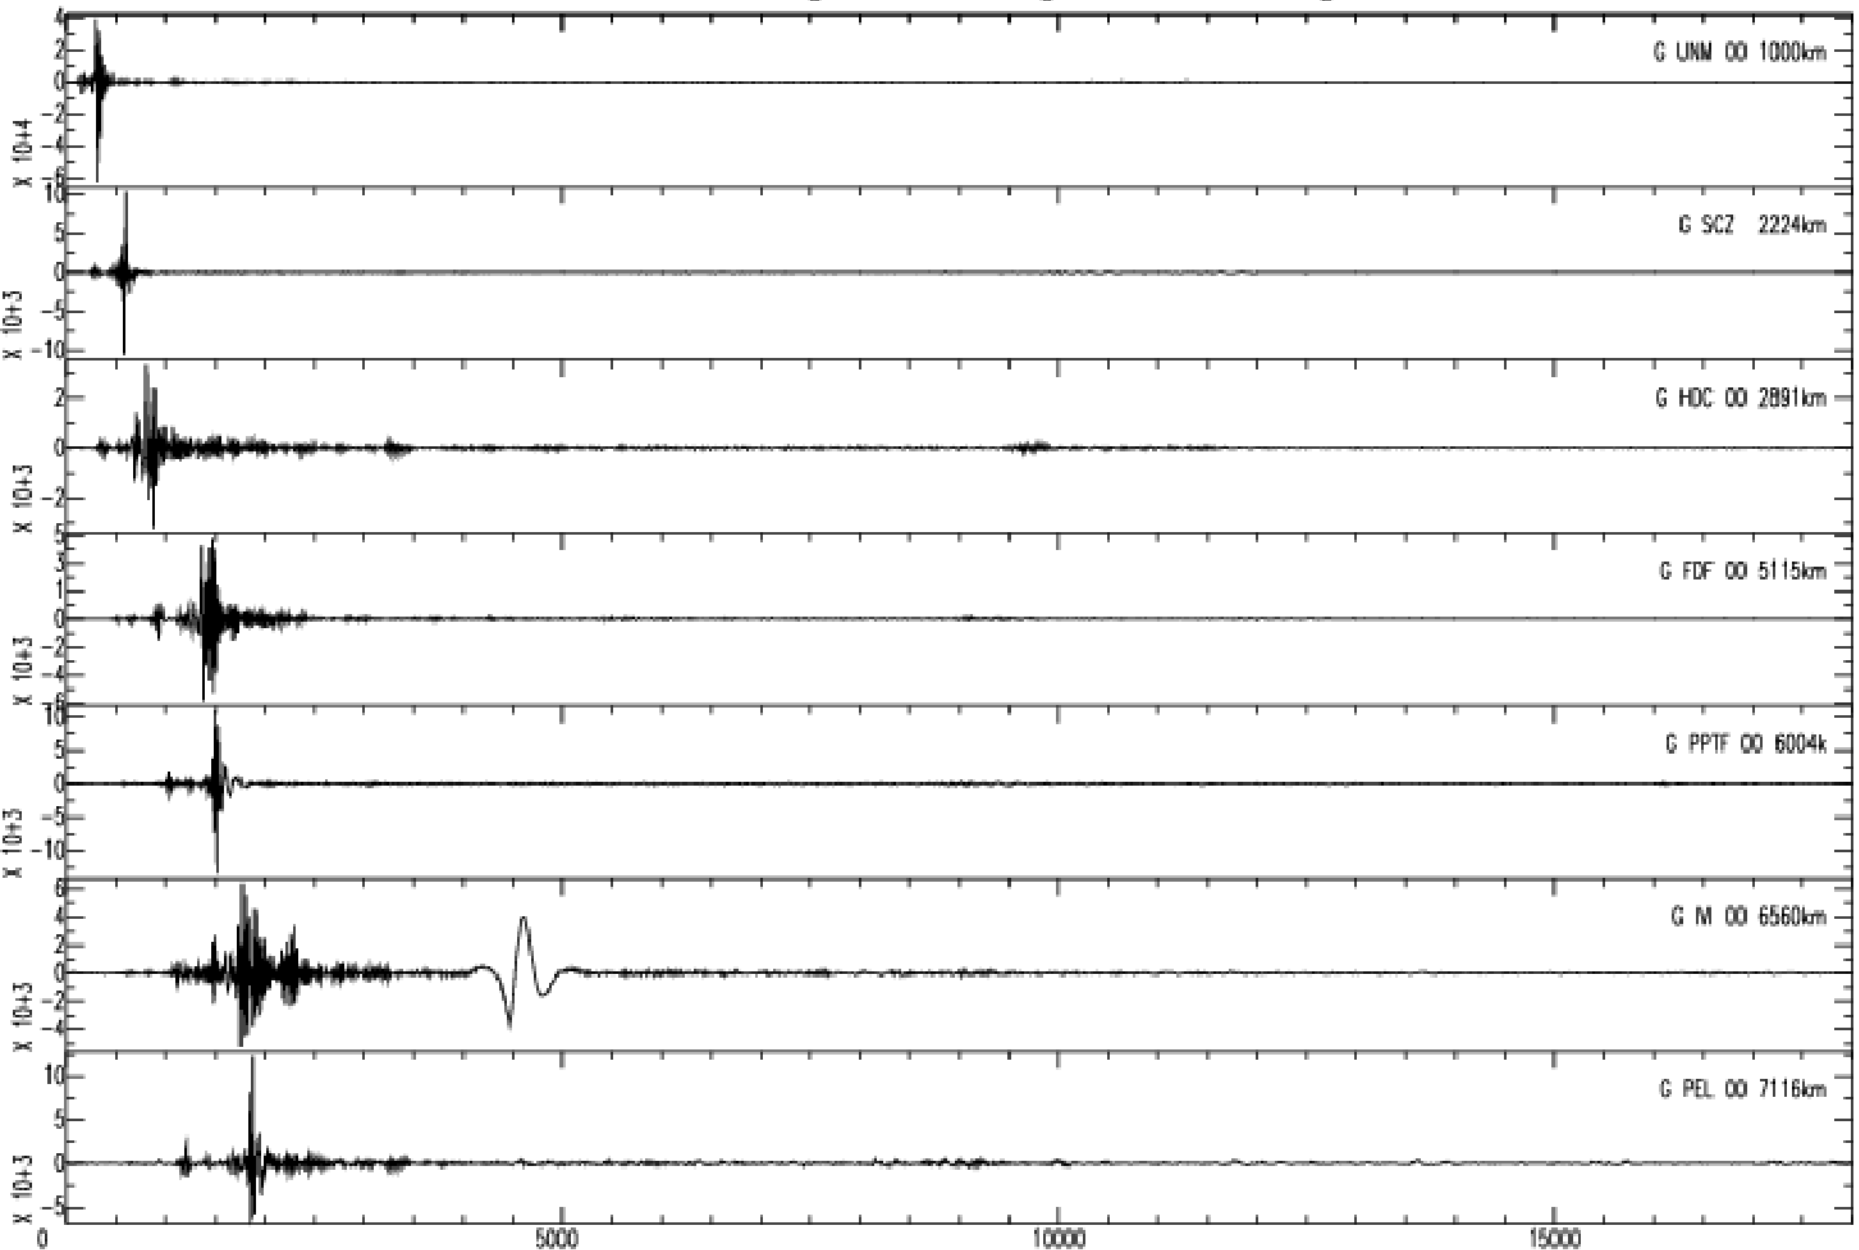

November 1st 2011 - Revilla Gigedo isl. reg., M=6.3, origin time 12h32m00s UTC

GEOSCOPE Stations/VHZ channel - Time in seconds - 0.002Hz high pass filtered data

November 1st 2011 - Revilla Gigedo isl. reg., M=6.3, origin time 12h32m00s UTC

GEOSCOPE Stations/VHZ channel - Time in seconds - 0.002Hz high pass filtered data

November 1st 2011 – Revilla Gigedo isl. reg., M=6.3, origin time 12h32m00s UTC

GEOSCOPE Stations/VHZ channel – Time in seconds – 0.002Hz high pass filtered data