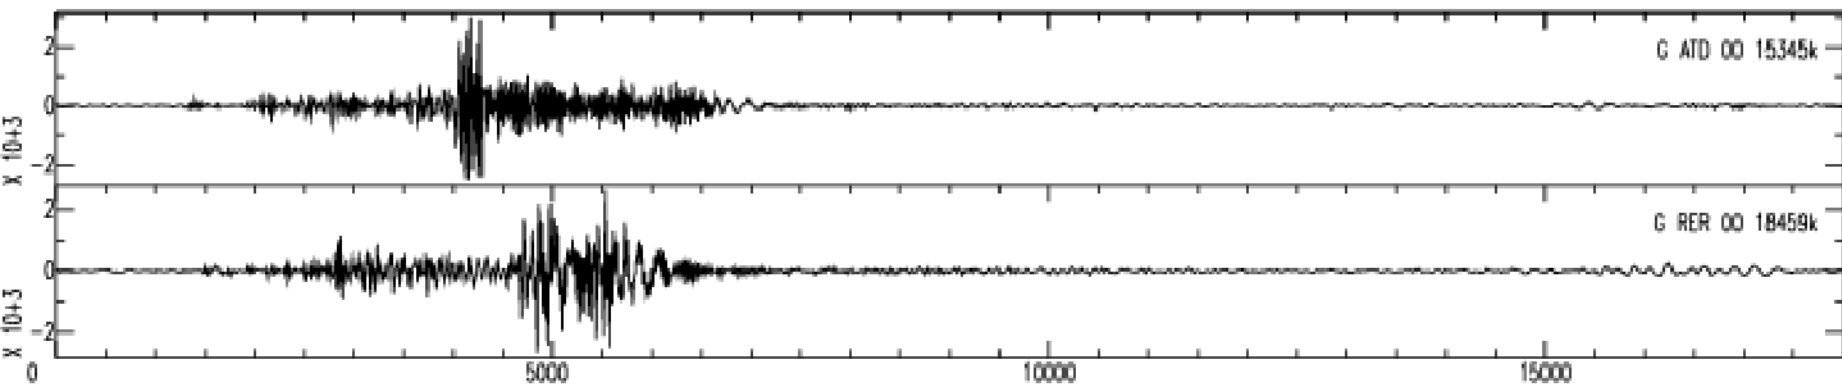

November 1st 2011 - Revilla Gigedo isl. reg., M=6.3, origin time 12h32m00s UTC

GEOSCOPE Stations/VHZ channel - Time in seconds - 0.002Hz high pass filtered data

November 1st 2011 - Revilla Gigedo isl. reg., M=6.3, origin time 12h32m00s UTC

GEOSCOPE Stations/VHZ channel - Time in seconds - 0.002Hz high pass filtered data

November 1st 2011 – Revilla Gigedo isl. reg., M=6.3, origin time 12h32m00s UTC

GEOSCOPE Stations/VHZ channel – Time in seconds – 0.002Hz high pass filtered data