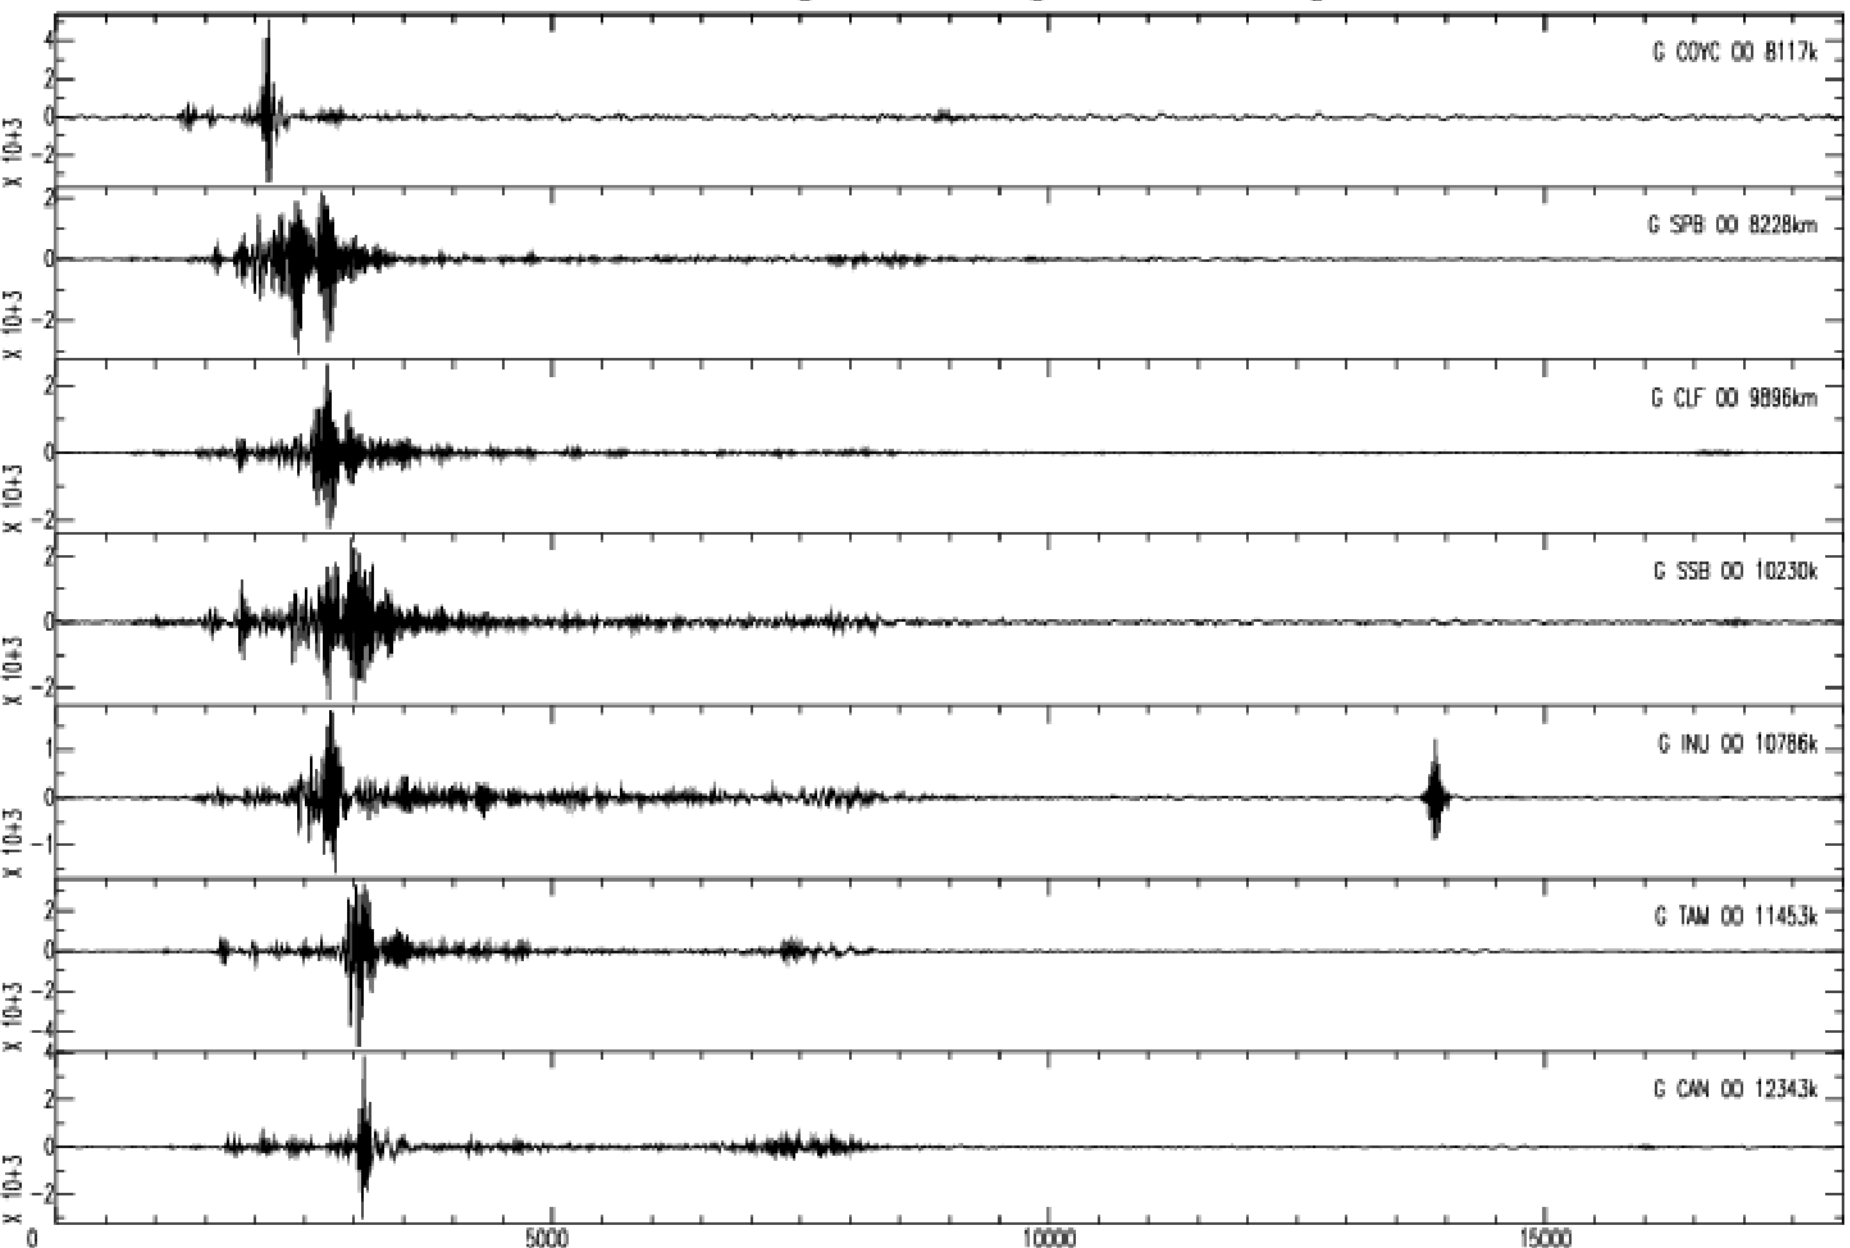

November 1st 2011 - Revilla Gigedo isl. reg., M=6.3, origin time 12h32m00s UTC

GEOSCOPE Stations/VHZ channel - Time in seconds - 0.002Hz high pass filtered data

November 1st 2011 - Revilla Gigedo isl. reg., M=6.3, origin time 12h32m00s UTC

GEOSCOPE Stations/VHZ channel - Time in seconds - 0.002Hz high pass filtered data

November 1st 2011 – Revilla Gigedo isl. reg., M=6.3, origin time 12h32m00s UTC

GEOSCOPE Stations/VHZ channel – Time in seconds – 0.002Hz high pass filtered data