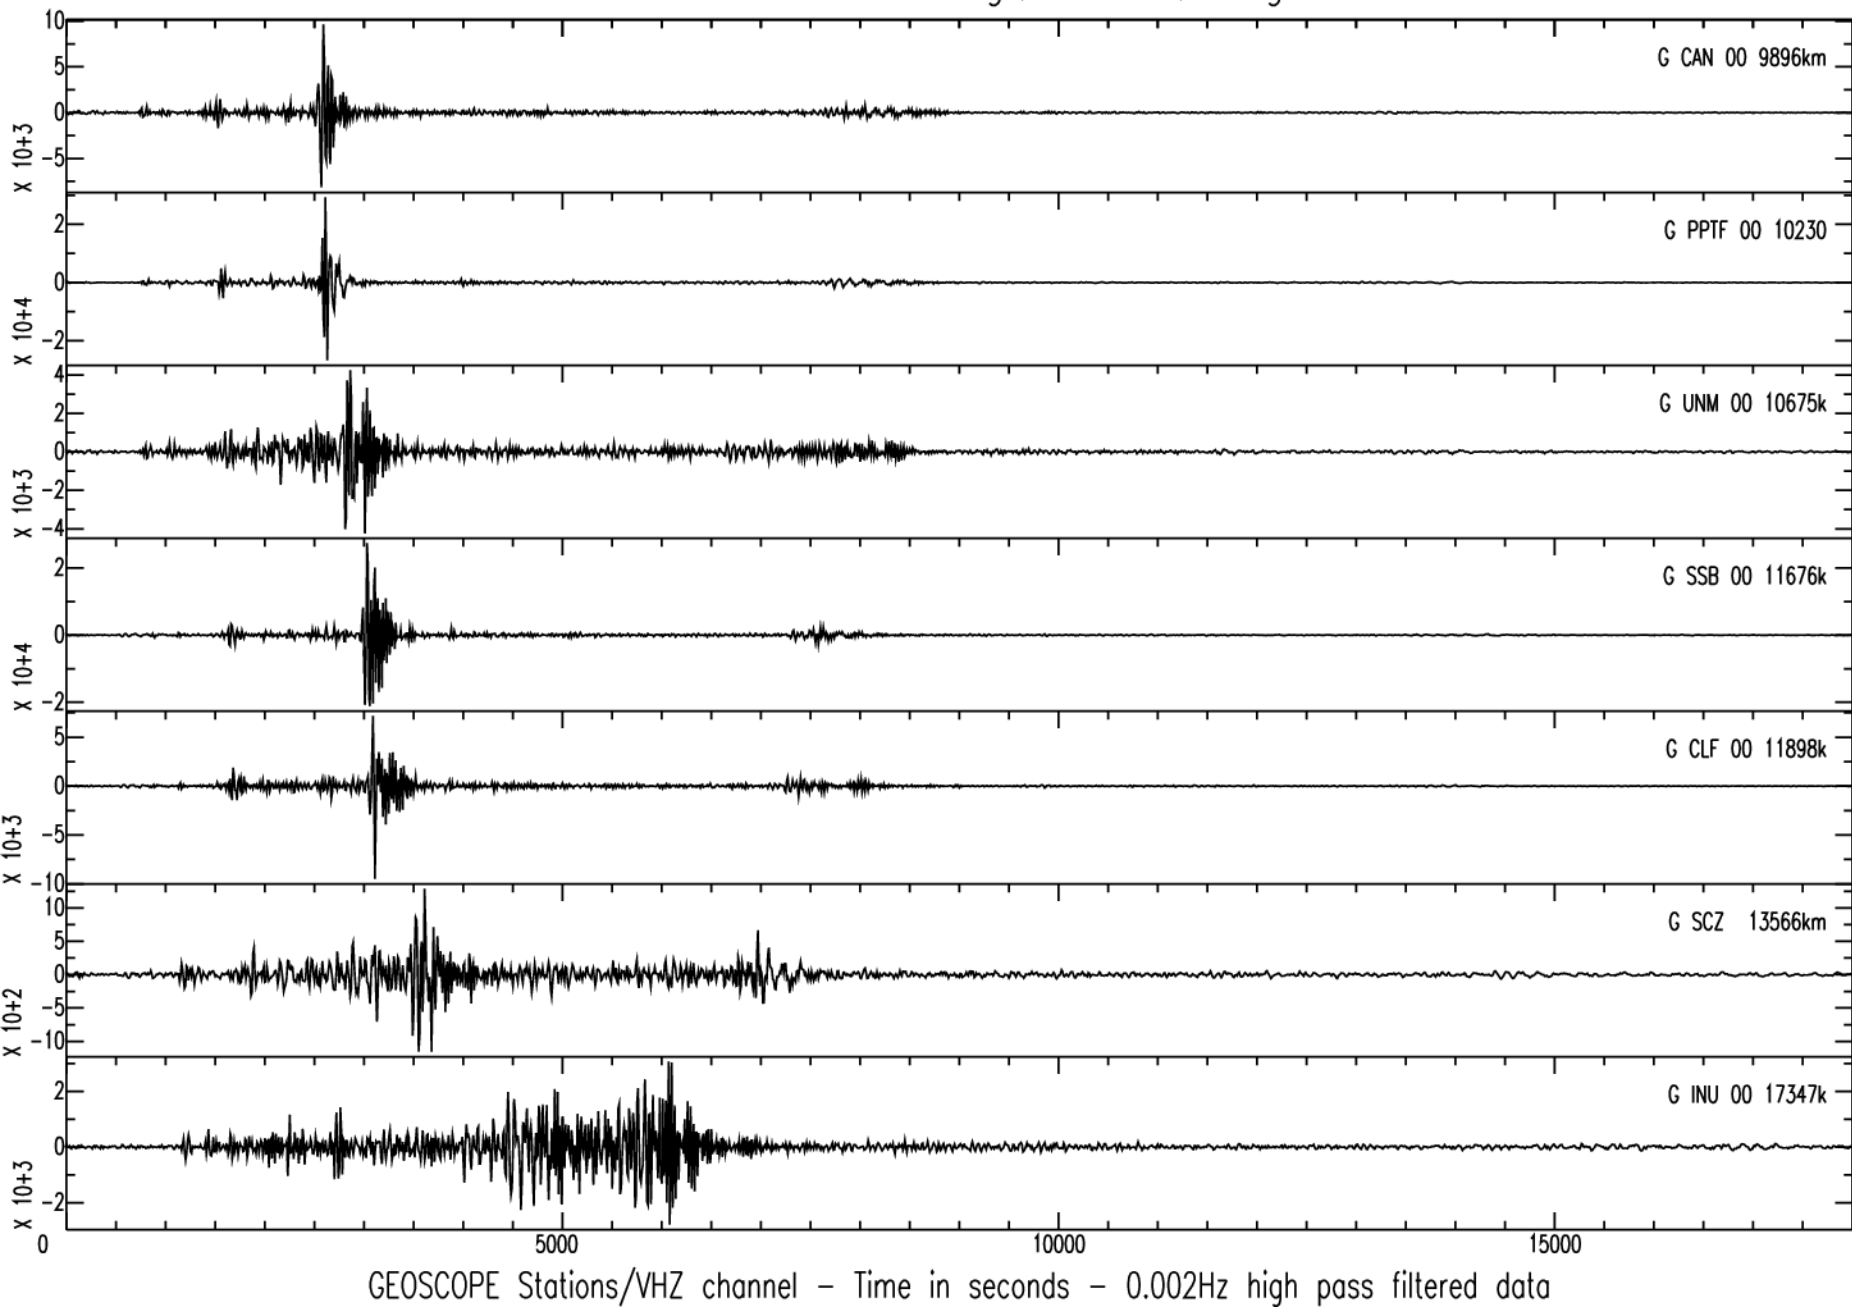

March 6th 2011 - S. Sandwich isl. reg., M=6.5, origin time 14h32m36s UTC

March 6th 2011 - S. Sandwich isl. reg., M=6.5, origin time 14h32m36s UTC