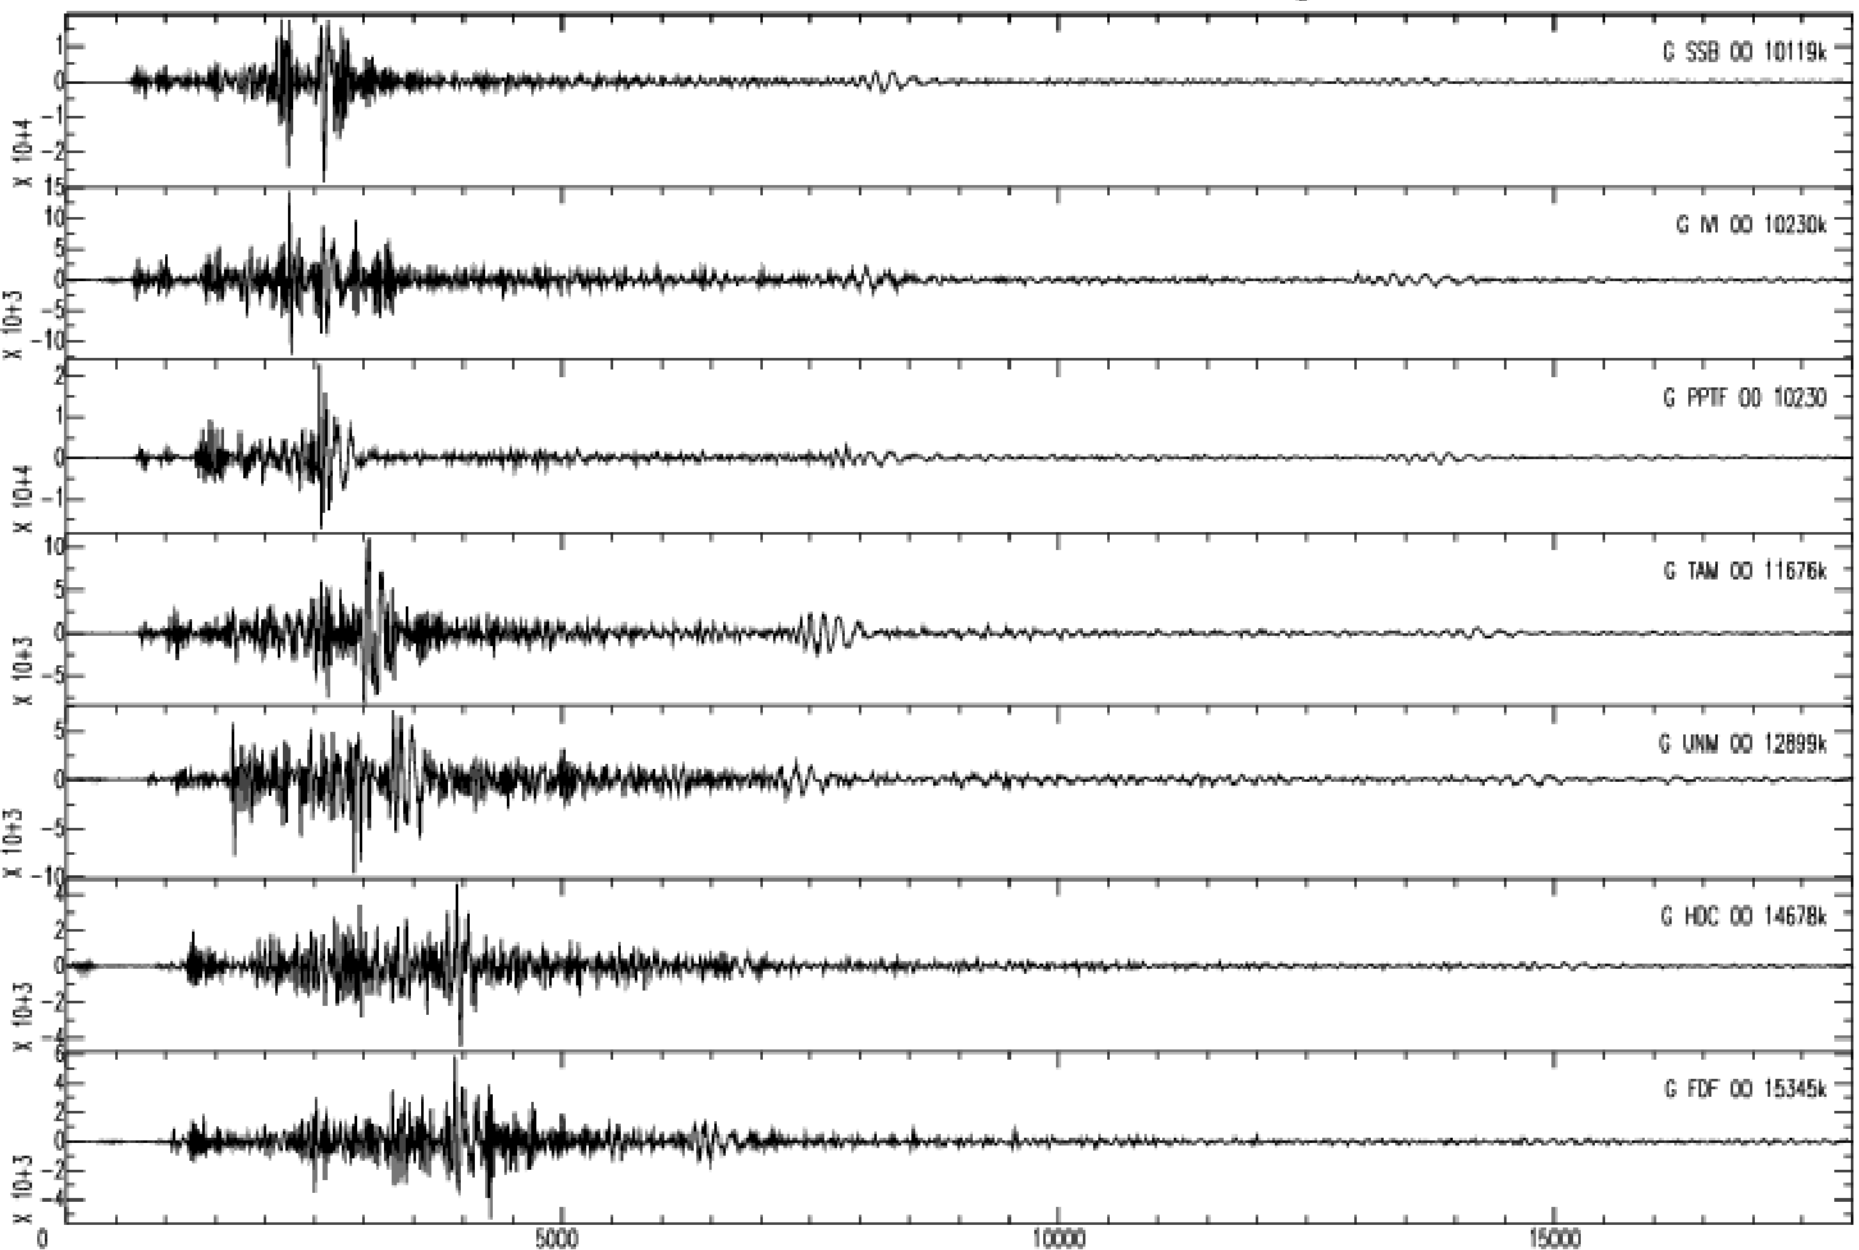

November 8th 2011 - Northeast of Taiwan, M=6.9, origin time 02h59m57s UTC

GEOSCOPE Stations/VHZ channel - Time in seconds - 0.002Hz high pass filtered data

November 8th 2011 - Northeast of Taiwan, M=6.9, origin time 02h59m57s UTC

GEOSCOPE Stations/VHZ channel - Time in seconds - 0.002Hz high pass filtered data

November 8th 2011 - Northeast of Taiwan, M=6.9, origin time 02h59m57s UTC

GEOSCOPE Stations/VHZ channel - Time in seconds - 0.002Hz high pass filtered data