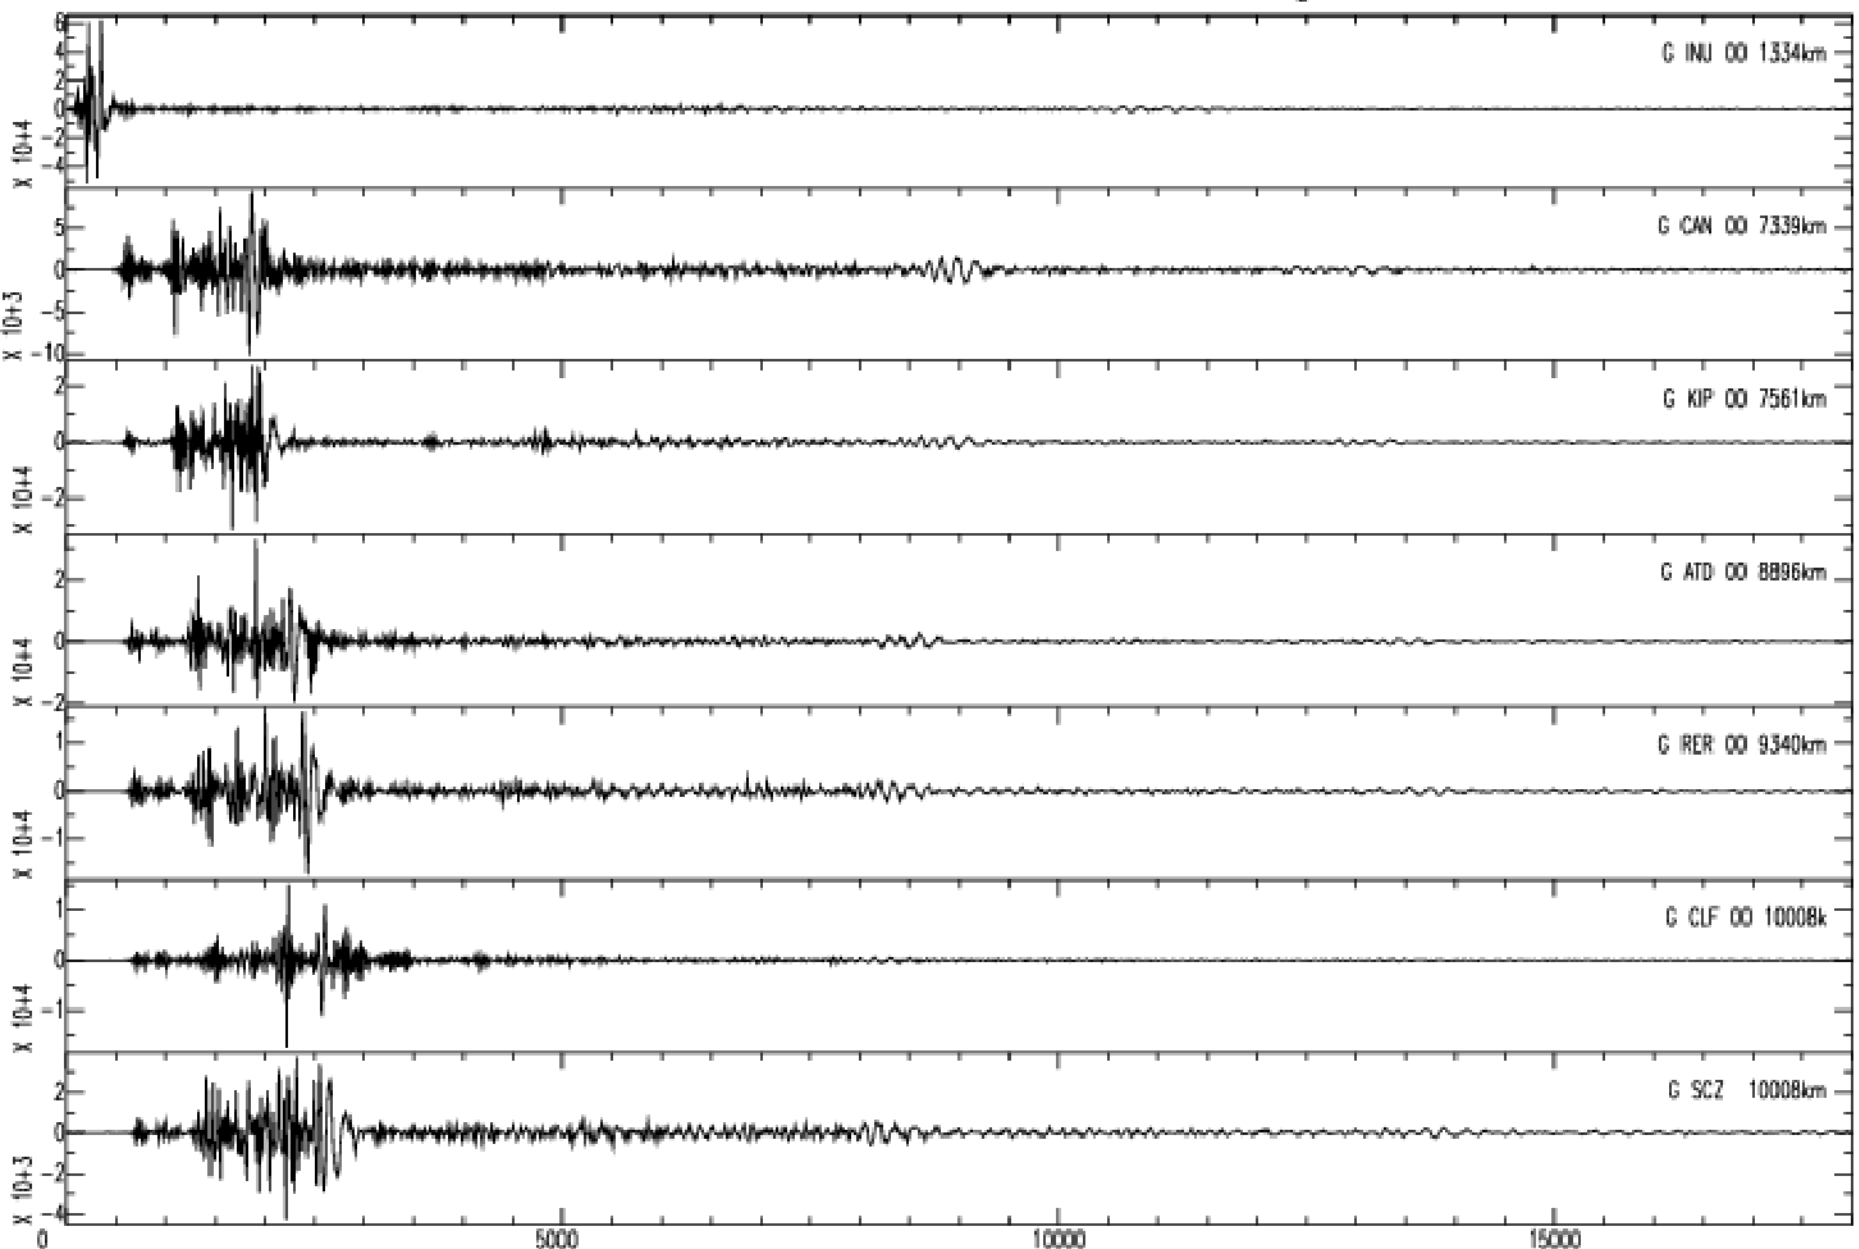

November 8th 2011 - Northeast of Taiwan, M=6.9, origin time 02h59m57s UTC

GEOSCOPE Stations/VHZ channel - Time in seconds - 0.002Hz high pass filtered data

November 8th 2011 - Northeast of Taiwan, M=6.9, origin time 02h59m57s UTC

GEOSCOPE Stations/VHZ channel - Time in seconds - 0.002Hz high pass filtered data

November 8th 2011 - Northeast of Taiwan, M=6.9, origin time 02h59m57s UTC

GEOSCOPE Stations/VHZ channel - Time in seconds - 0.002Hz high pass filtered data