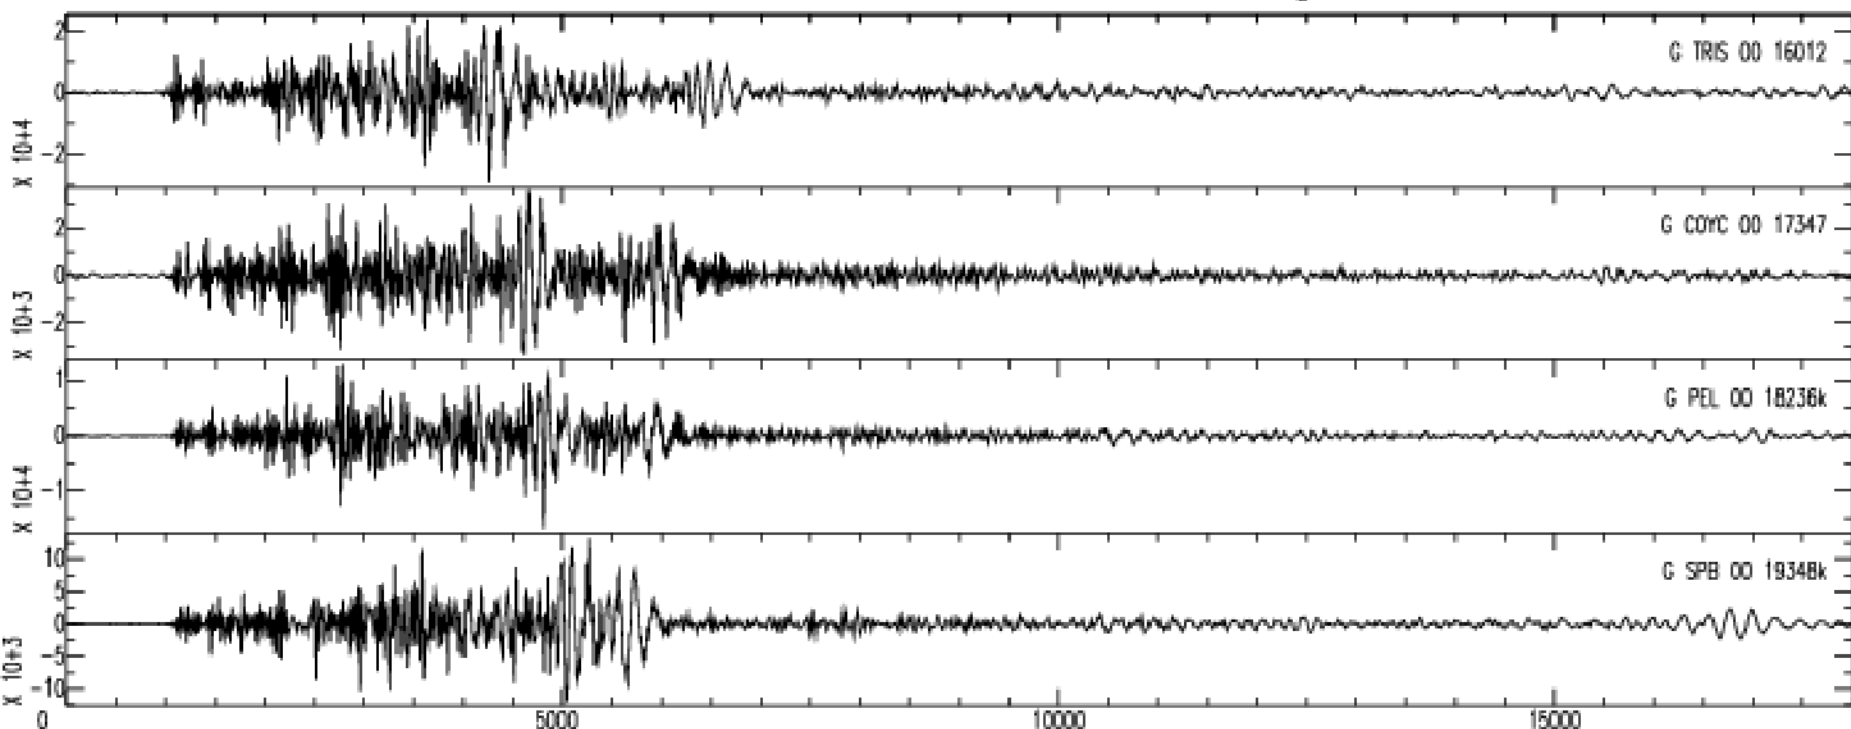

November 8th 2011 - Northeast of Taiwan, M=6.9, origin time 02h59m57s UTC

GEOSCOPE Stations/VHZ channel - Time in seconds - 0.002Hz high pass filtered data

November 8th 2011 - Northeast of Taiwan, M=6.9, origin time 02h59m57s UTC

GEOSCOPE Stations/VHZ channel - Time in seconds - 0.002Hz high pass filtered data

November 8th 2011 - Northeast of Taiwan, M=6.9, origin time 02h59m57s UTC

GEOSCOPE Stations/VHZ channel - Time in seconds - 0.002Hz high pass filtered data