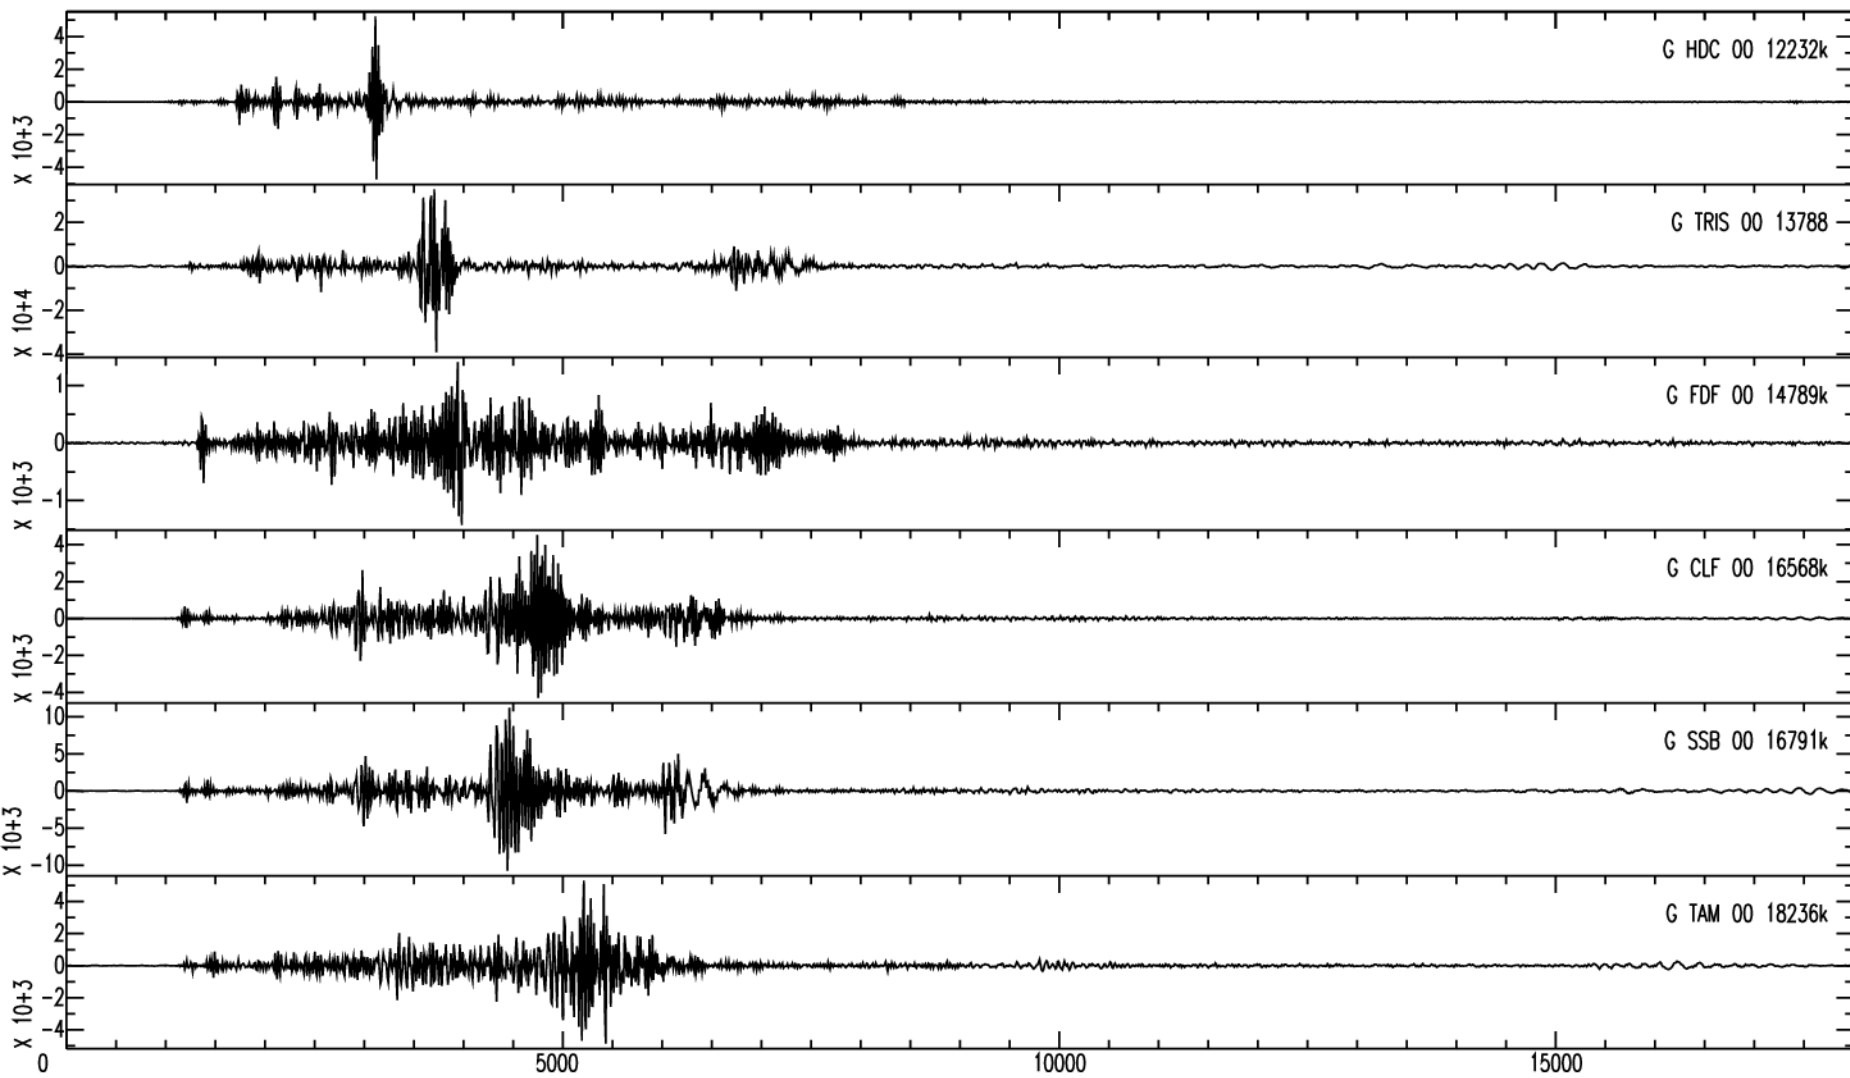

January 9th 2011 - Vanuatu, M=6.6, origin time 10h03m44s UTC

GEOSCOPE Stations/VHZ channel - Time in seconds - 0.002Hz high pass filtered data

January 9th 2011 - Vanuatu, M=6.6, origin time 10h03m44s UTC

GEOSCOPE Stations/VHZ channel - Time in seconds - 0.002Hz high pass filtered data