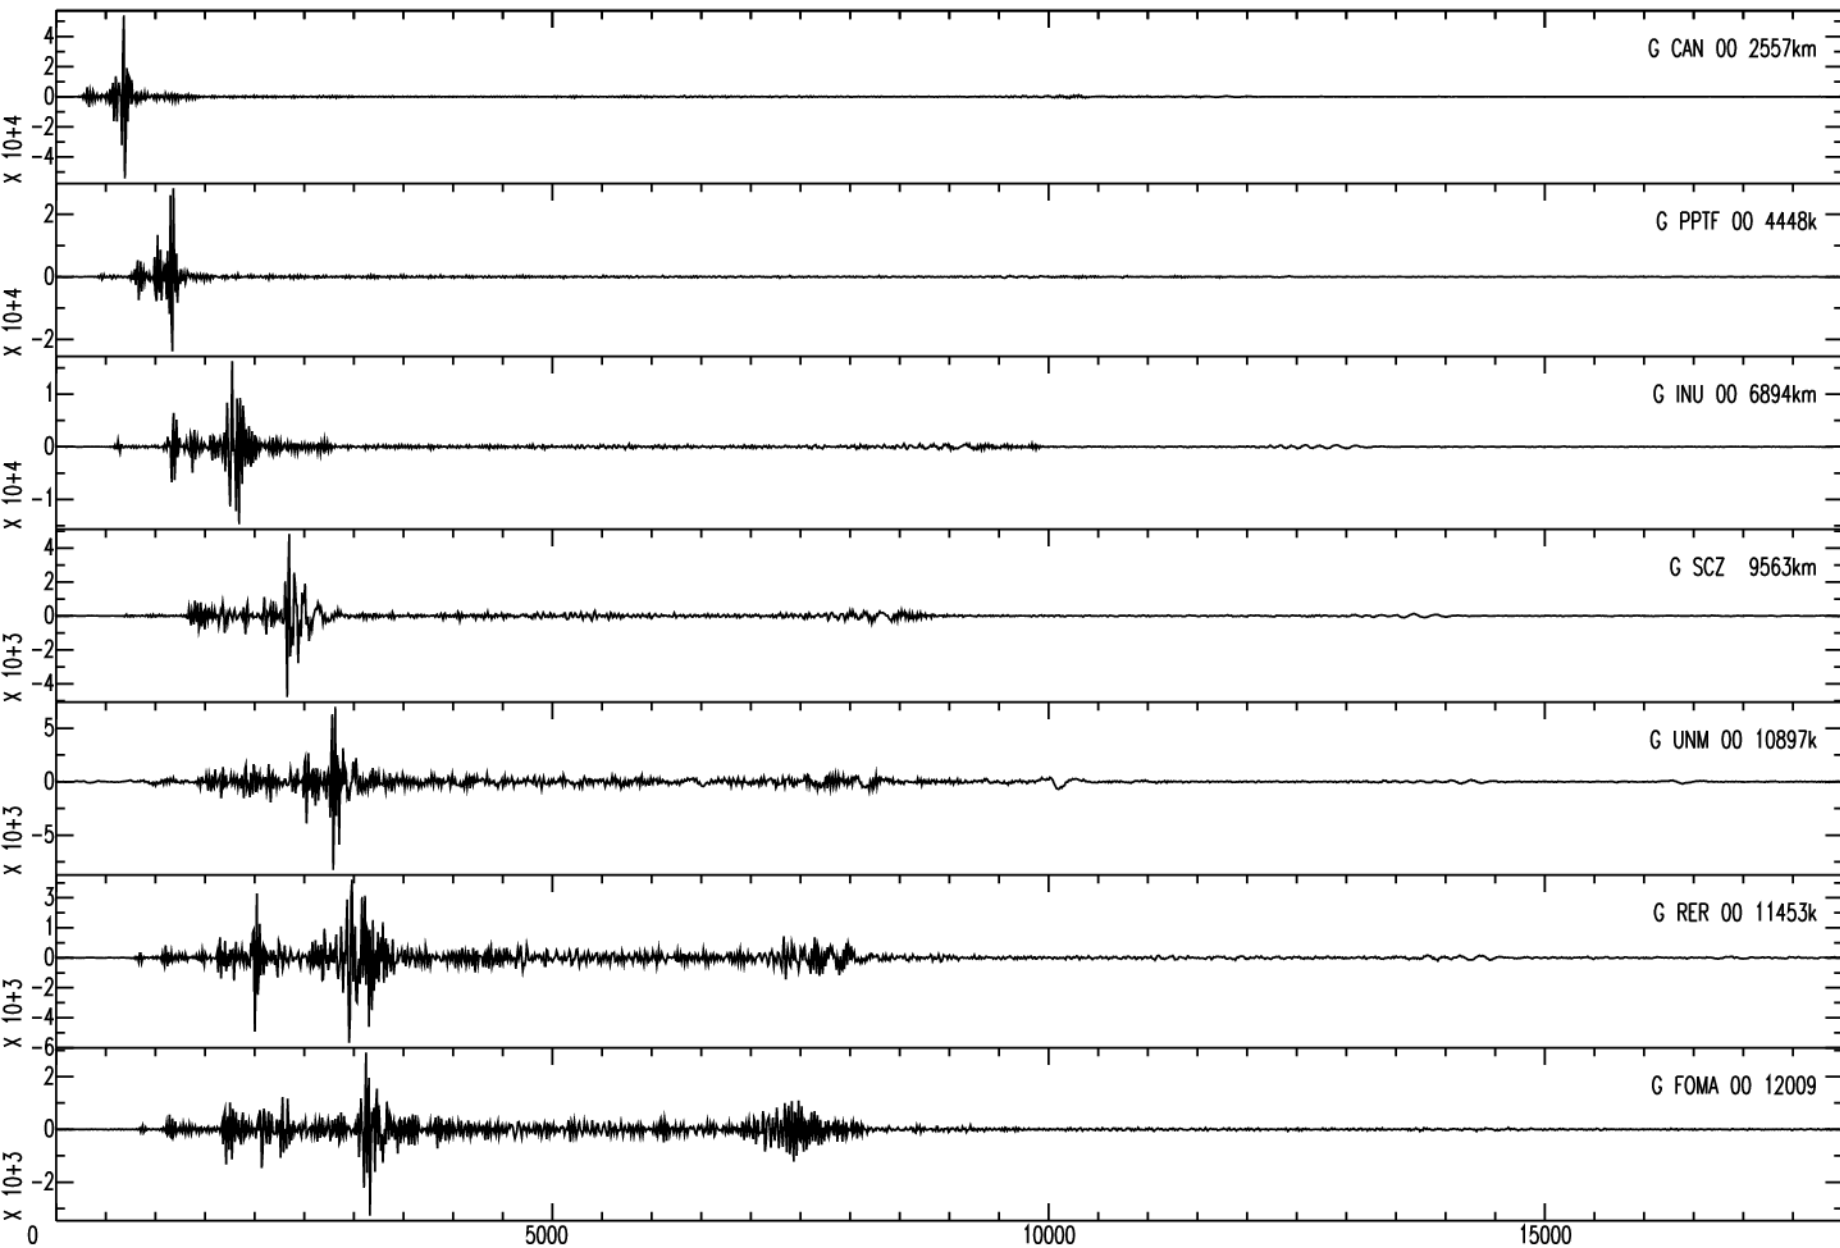

January 9th 2011 - Vanuatu, M=6.6, origin time 10h03m44s UTC

GEOSCOPE Stations/VHZ channel - Time in seconds - 0.002Hz high pass filtered data

January 9th 2011 - Vanuatu, M=6.6, origin time 10h03m44s UTC

GEOSCOPE Stations/VHZ channel - Time in seconds - 0.002Hz high pass filtered data