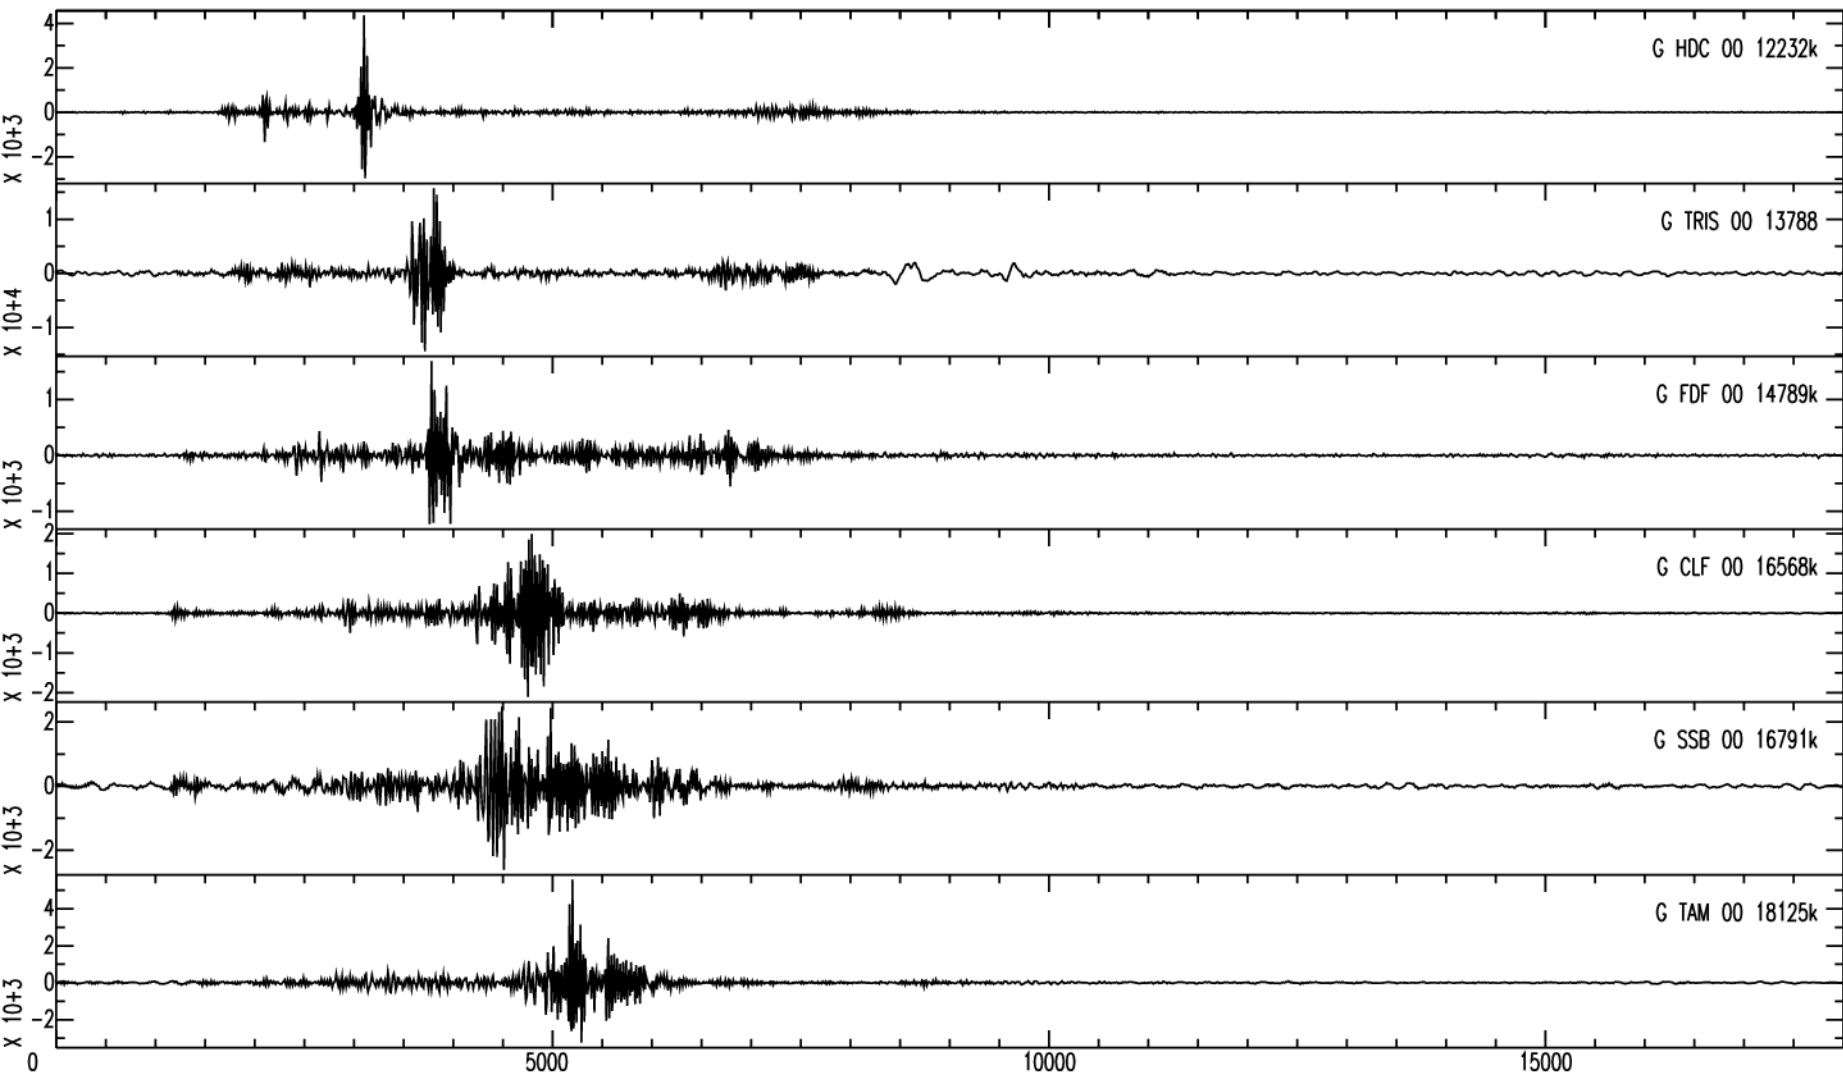

January 9th 2011 - Vanuatu, M=6.4, origin time 17h21m55s UTC

GEOSCOPE Stations/VHZ channel - Time in seconds - 0.002Hz high pass filtered data

January 9th 2011 - Vanuatu, M=6.4, origin time 17h21m55s UTC

GEOSCOPE Stations/VHZ channel - Time in seconds - 0.002Hz high pass filtered data