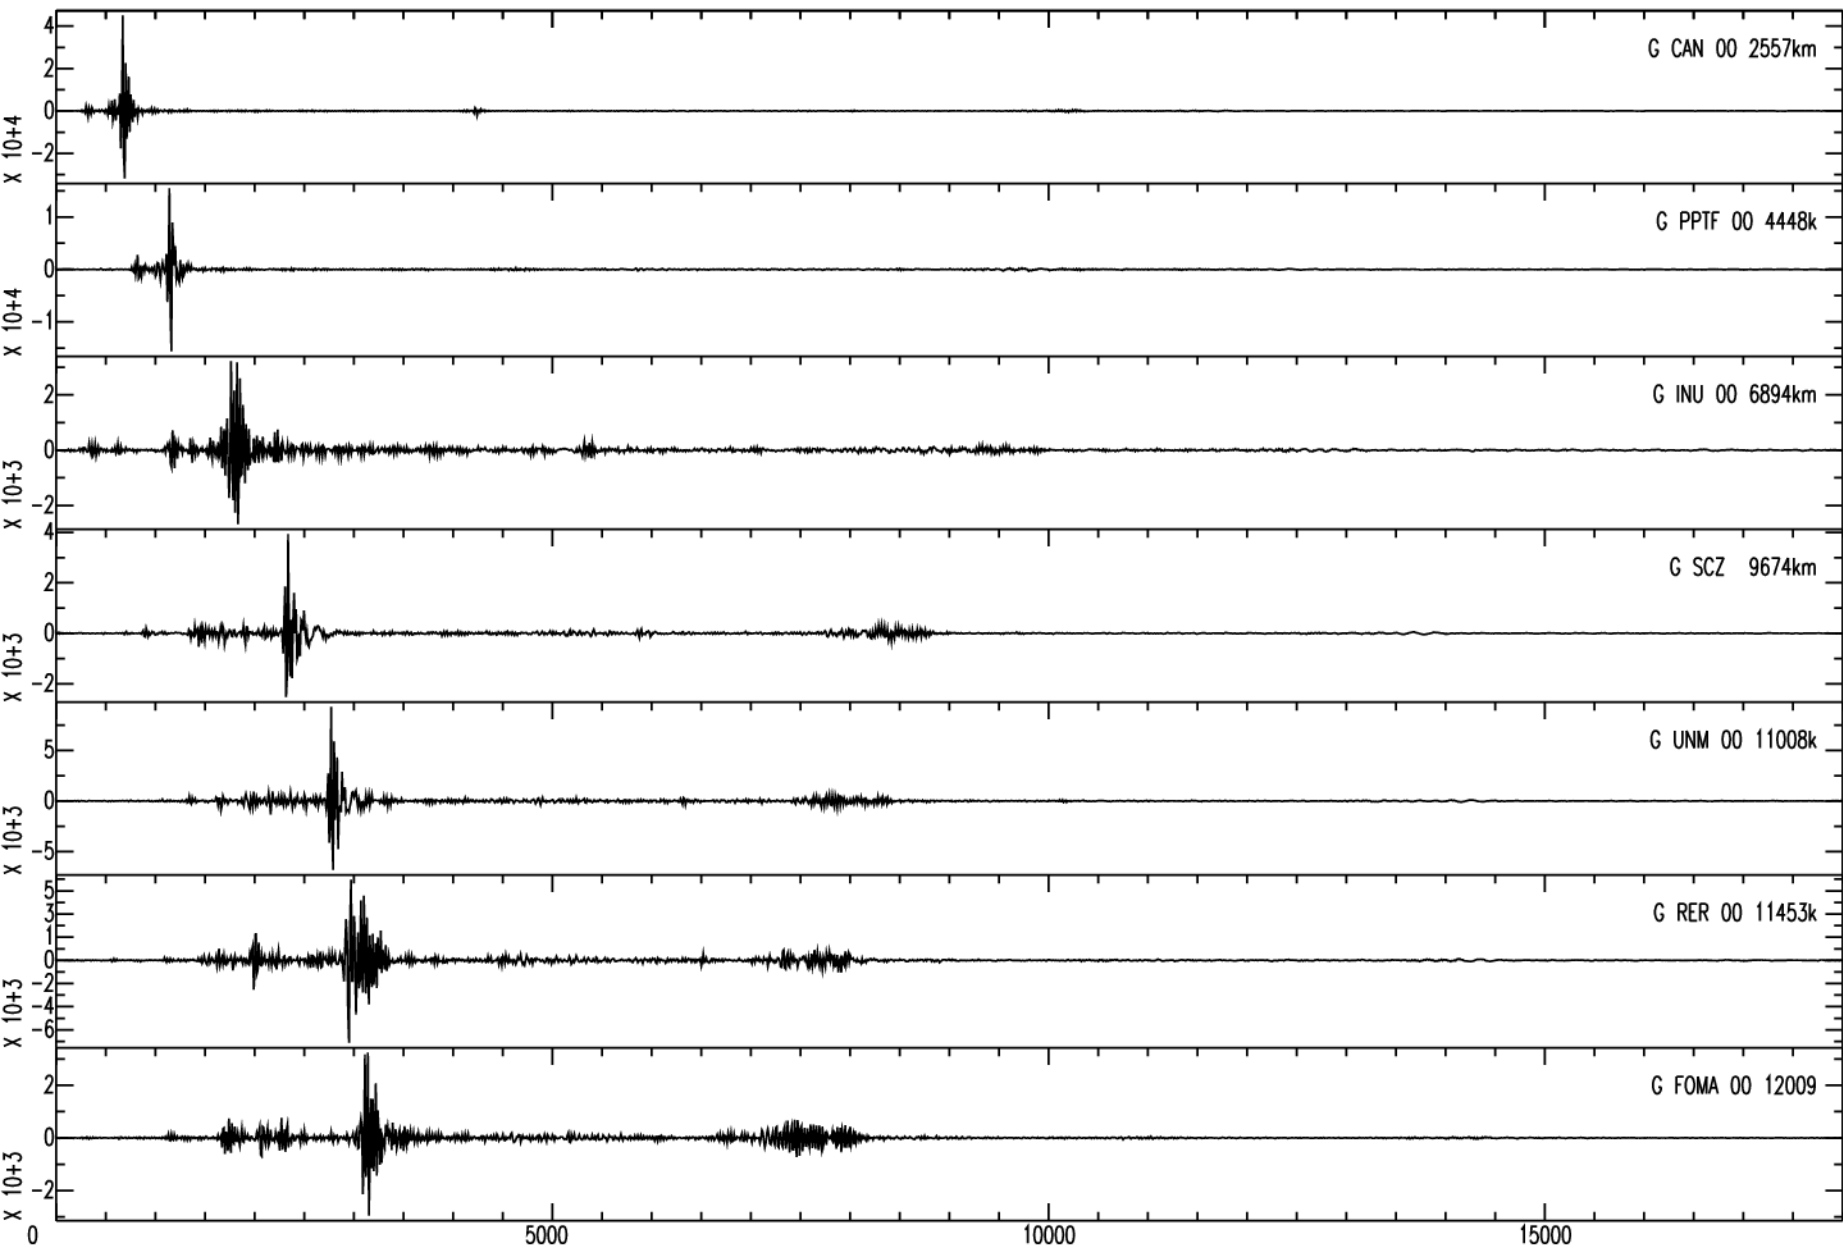

January 9th 2011 - Vanuatu, M=6.4, origin time 17h21m55s UTC

GEOSCOPE Stations/VHZ channel - Time in seconds - 0.002Hz high pass filtered data

January 9th 2011 - Vanuatu, M=6.4, origin time 17h21m55s UTC

GEOSCOPE Stations/VHZ channel - Time in seconds - 0.002Hz high pass filtered data