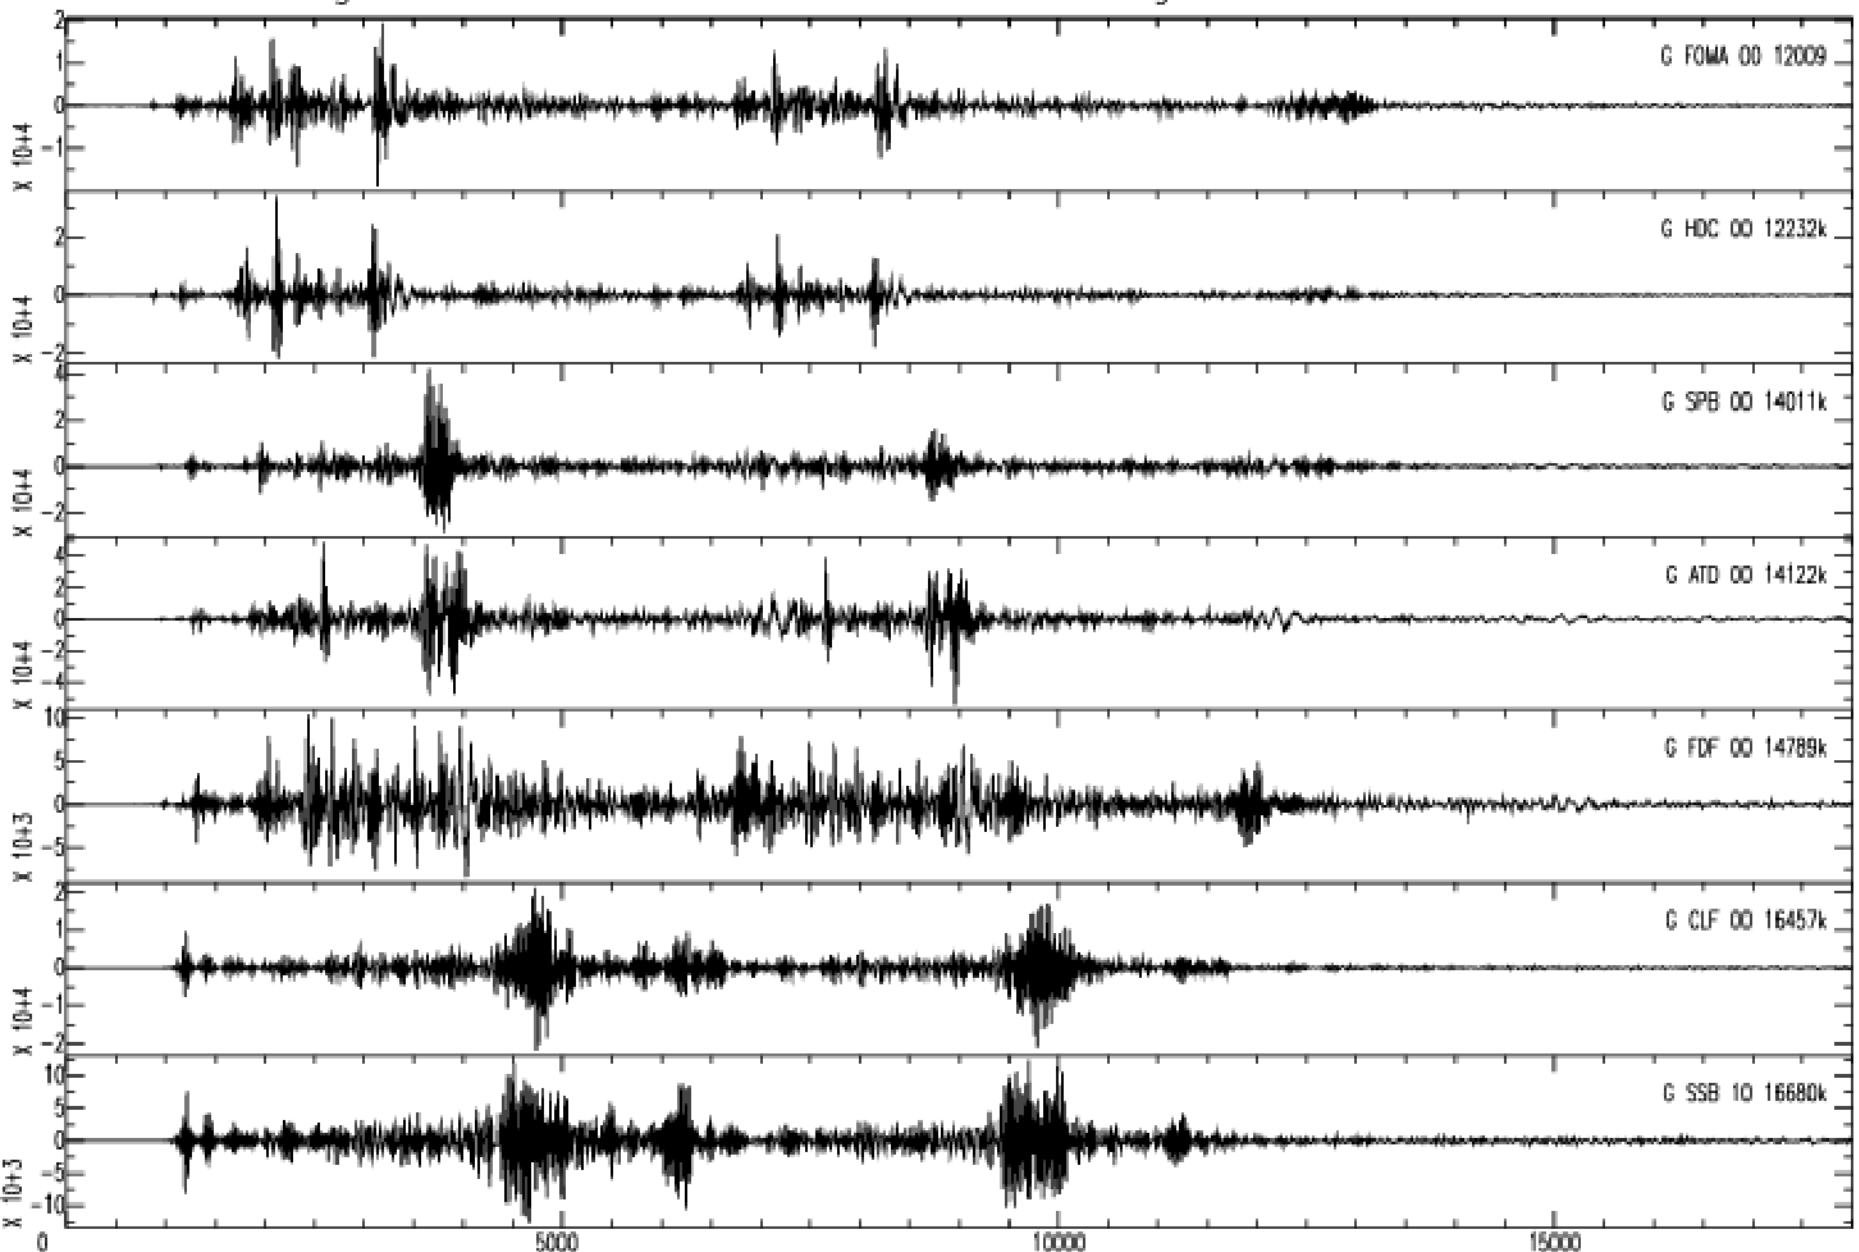

August 20th 2011 - Vanuatu, M=7.1, origin time 16h55m03s UTC

GEOSCOPE Stations/VHZ channel - Time in seconds - 0.002Hz high pass filtered data

August 20th 2011 - Vanuatu, M=7.1, origin time 16h55m03s UTC

GEOSCOPE Stations/VHZ channel - Time in seconds - 0.002Hz high pass filtered data

August 20th 2011 - Vanuatu, M=7.1, origin time 16h55m03s UTC

GEOSCOPE Stations/VHZ channel - Time in seconds - 0.002Hz high pass filtered data