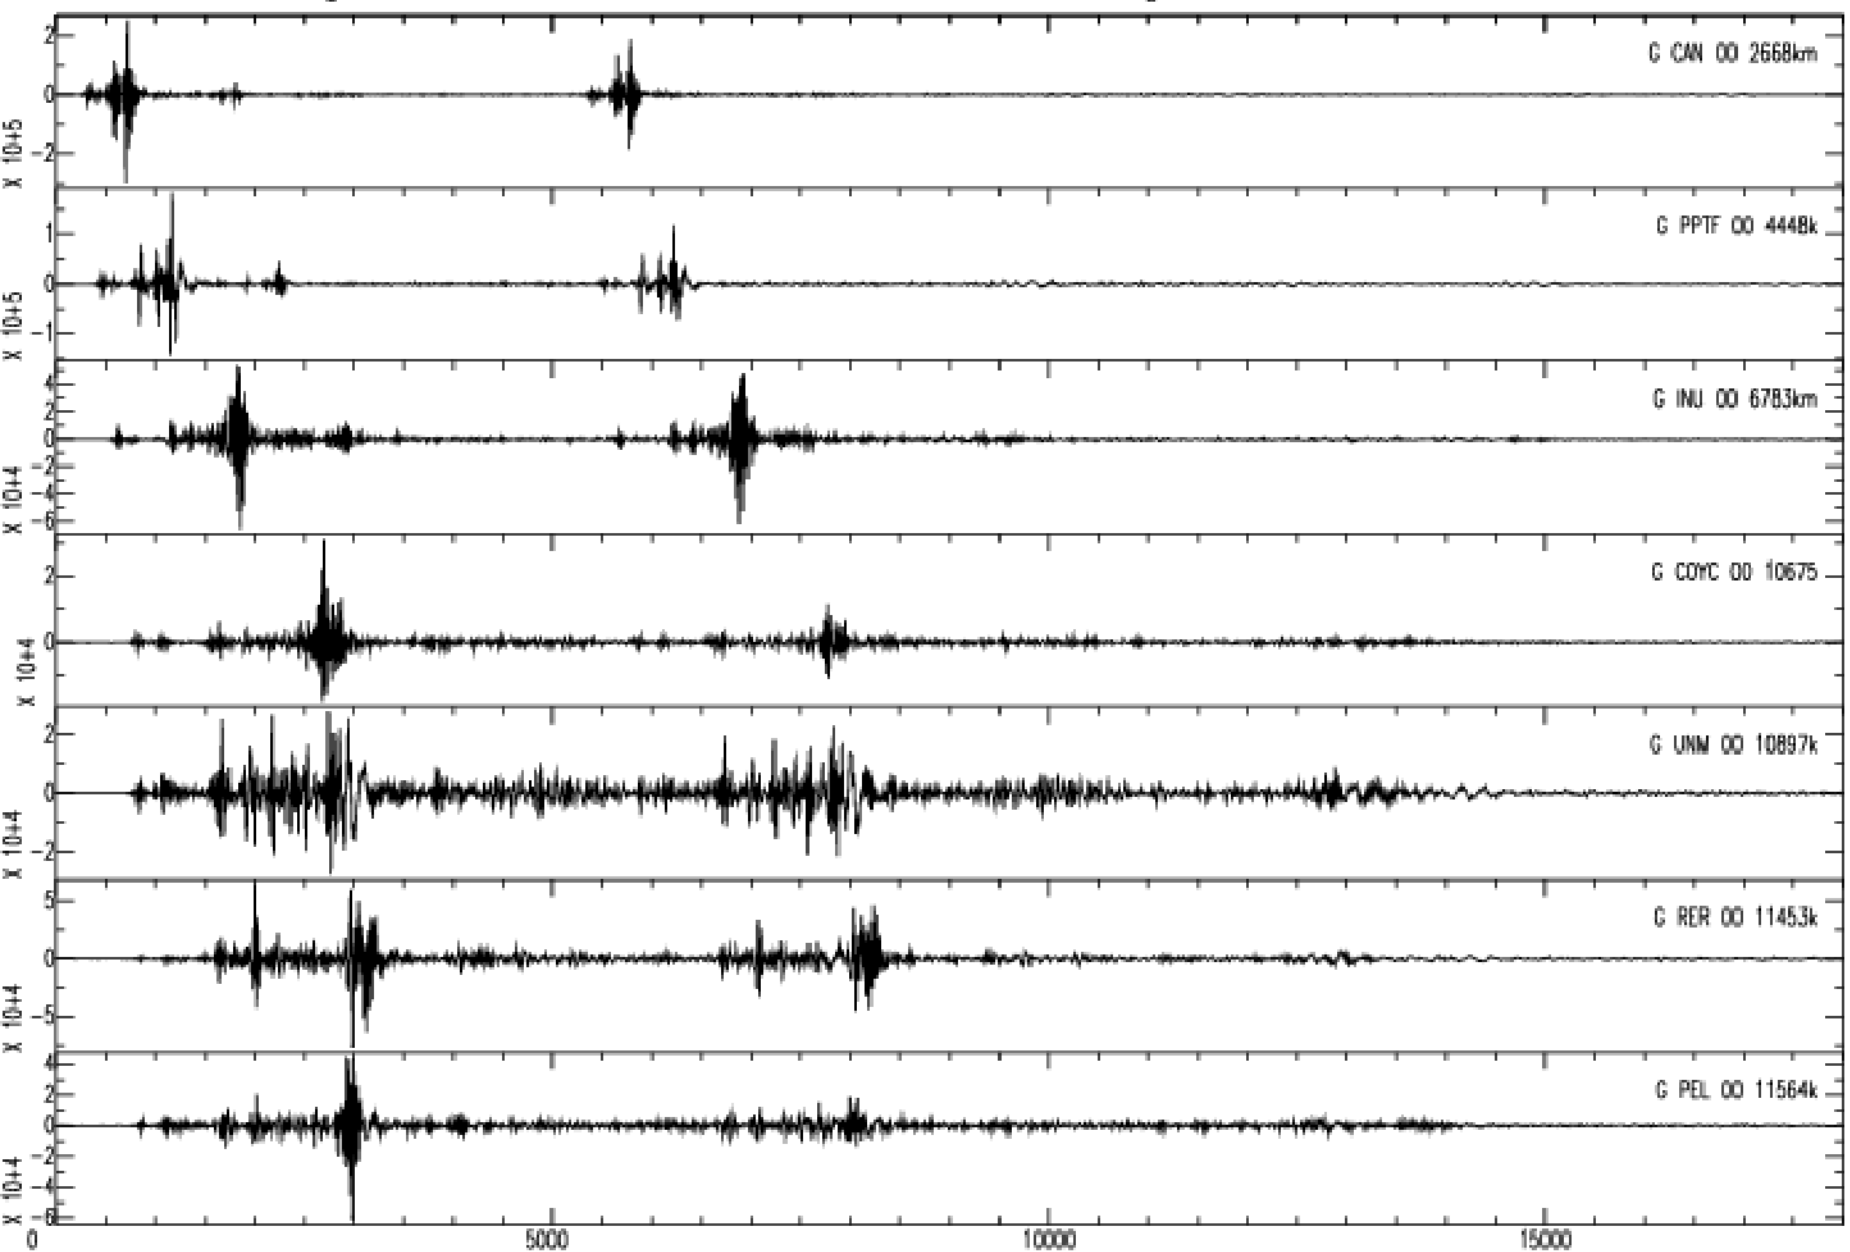

August 20th 2011 - Vanuatu, M=7.1, origin time 16h55m03s UTC

GEOSCOPE Stations/VHZ channel - Time in seconds - 0.002Hz high pass filtered data

August 20th 2011 - Vanuatu, M=7.1, origin time 16h55m03s UTC

GEOSCOPE Stations/VHZ channel - Time in seconds - 0.002Hz high pass filtered data

August 20th 2011 - Vanuatu, M=7.1, origin time 16h55m03s UTC

GEOSCOPE Stations/VHZ channel - Time in seconds - 0.002Hz high pass filtered data